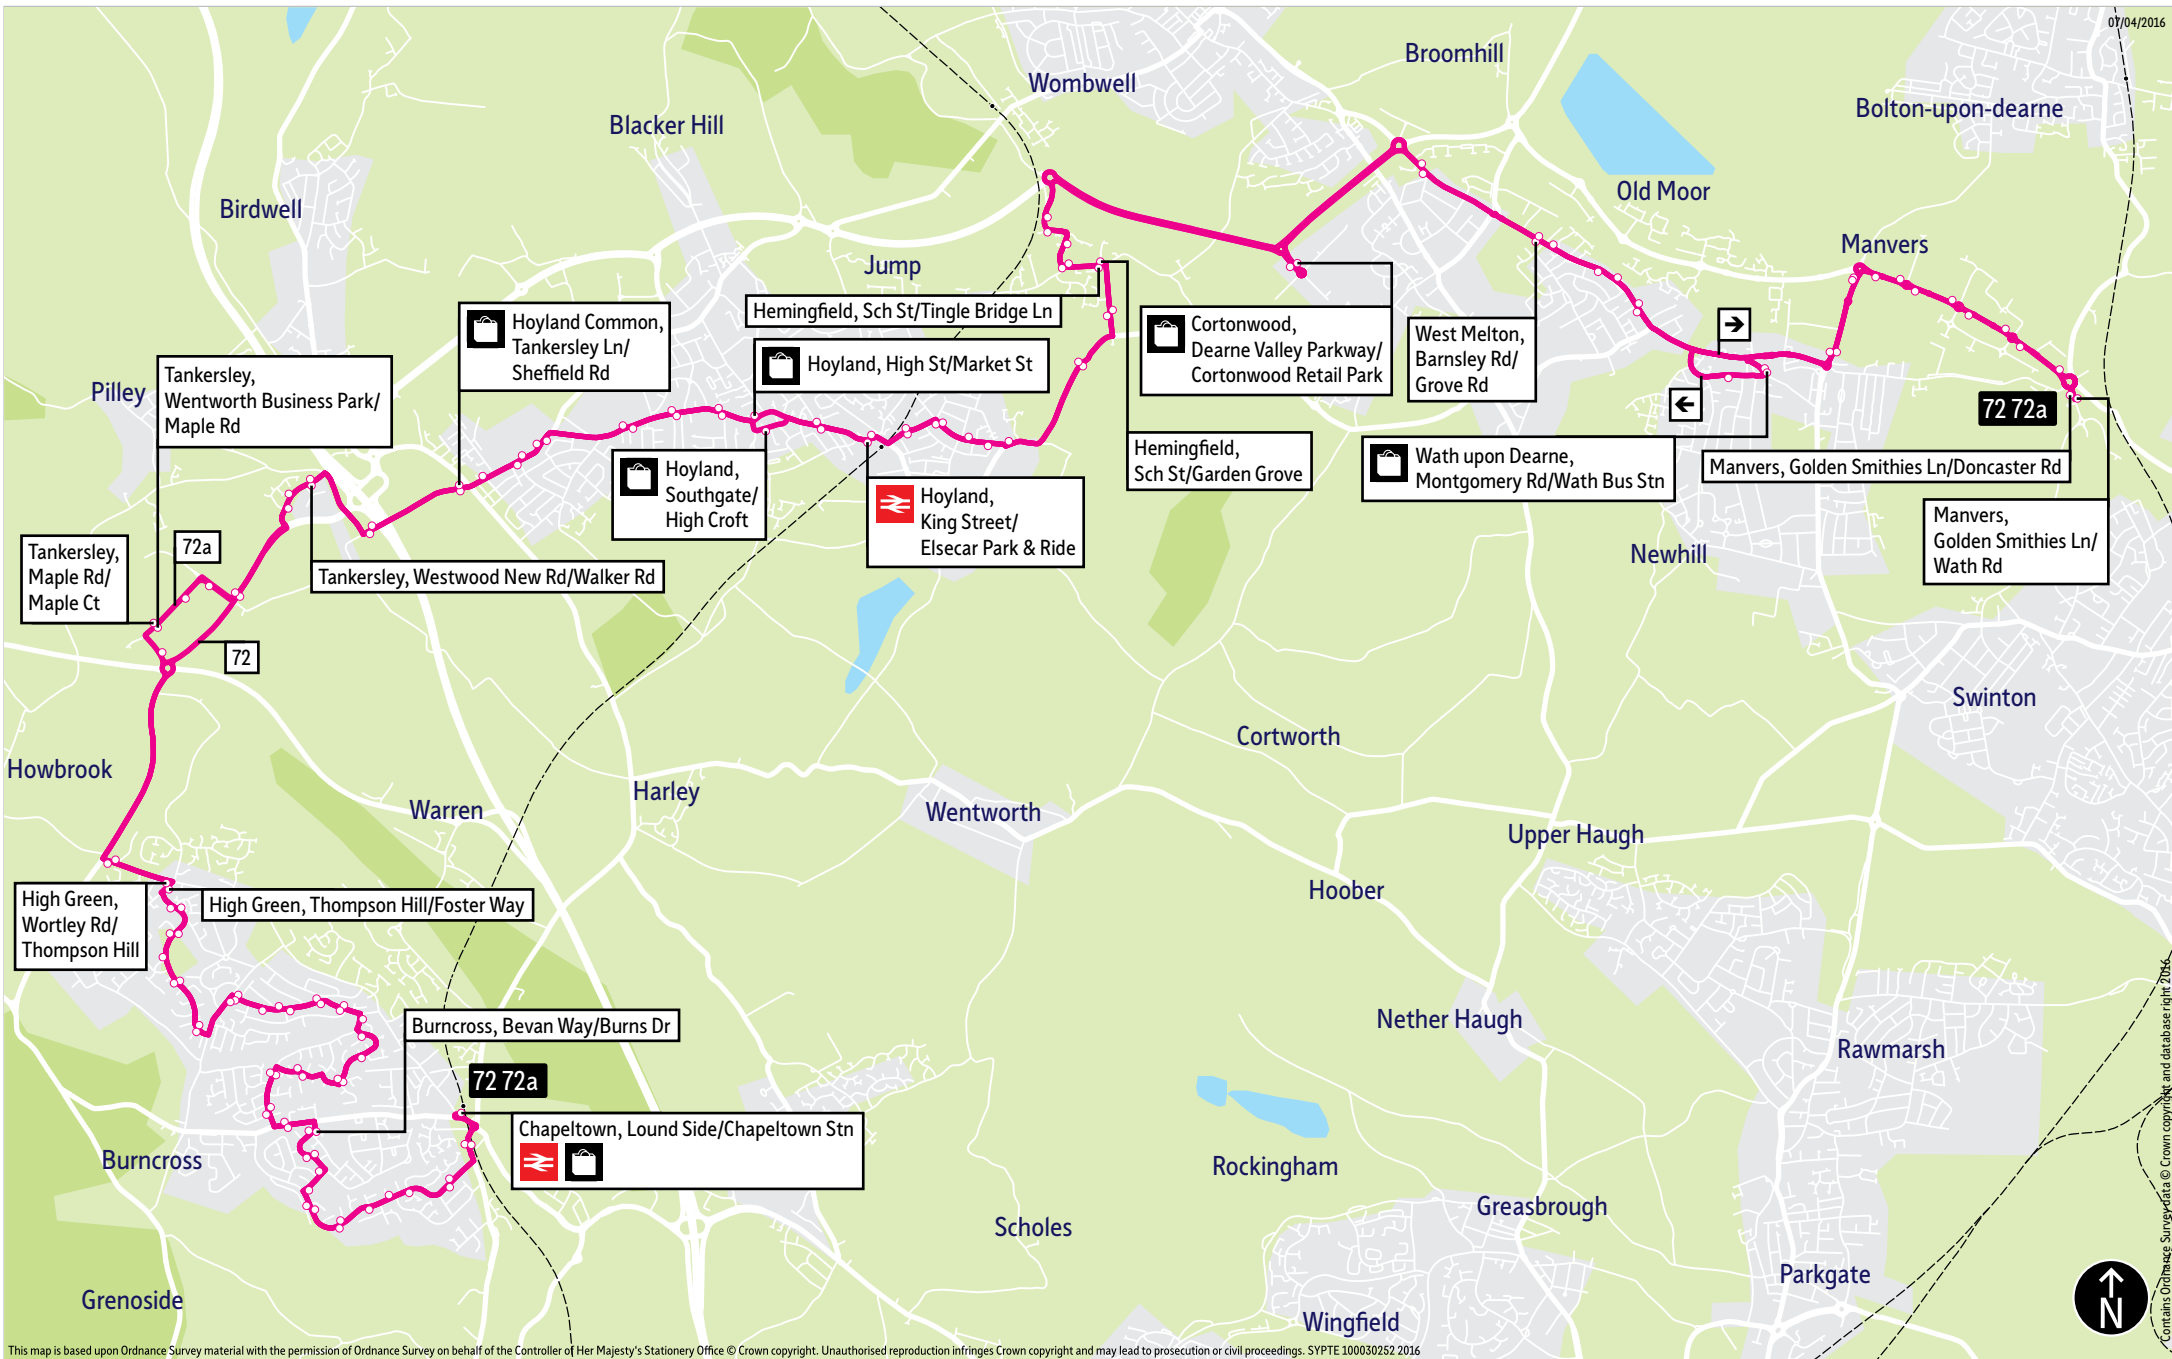

Bus route map for services 72 and 72a

07/04/2016

- = Terminus point
- = Bus stop
- = Shopping area
- = Bus route & stops
- = Rail line & station
- = Tram route & stop

Contains Ordnance Survey data © Crown copyright and database right 2016