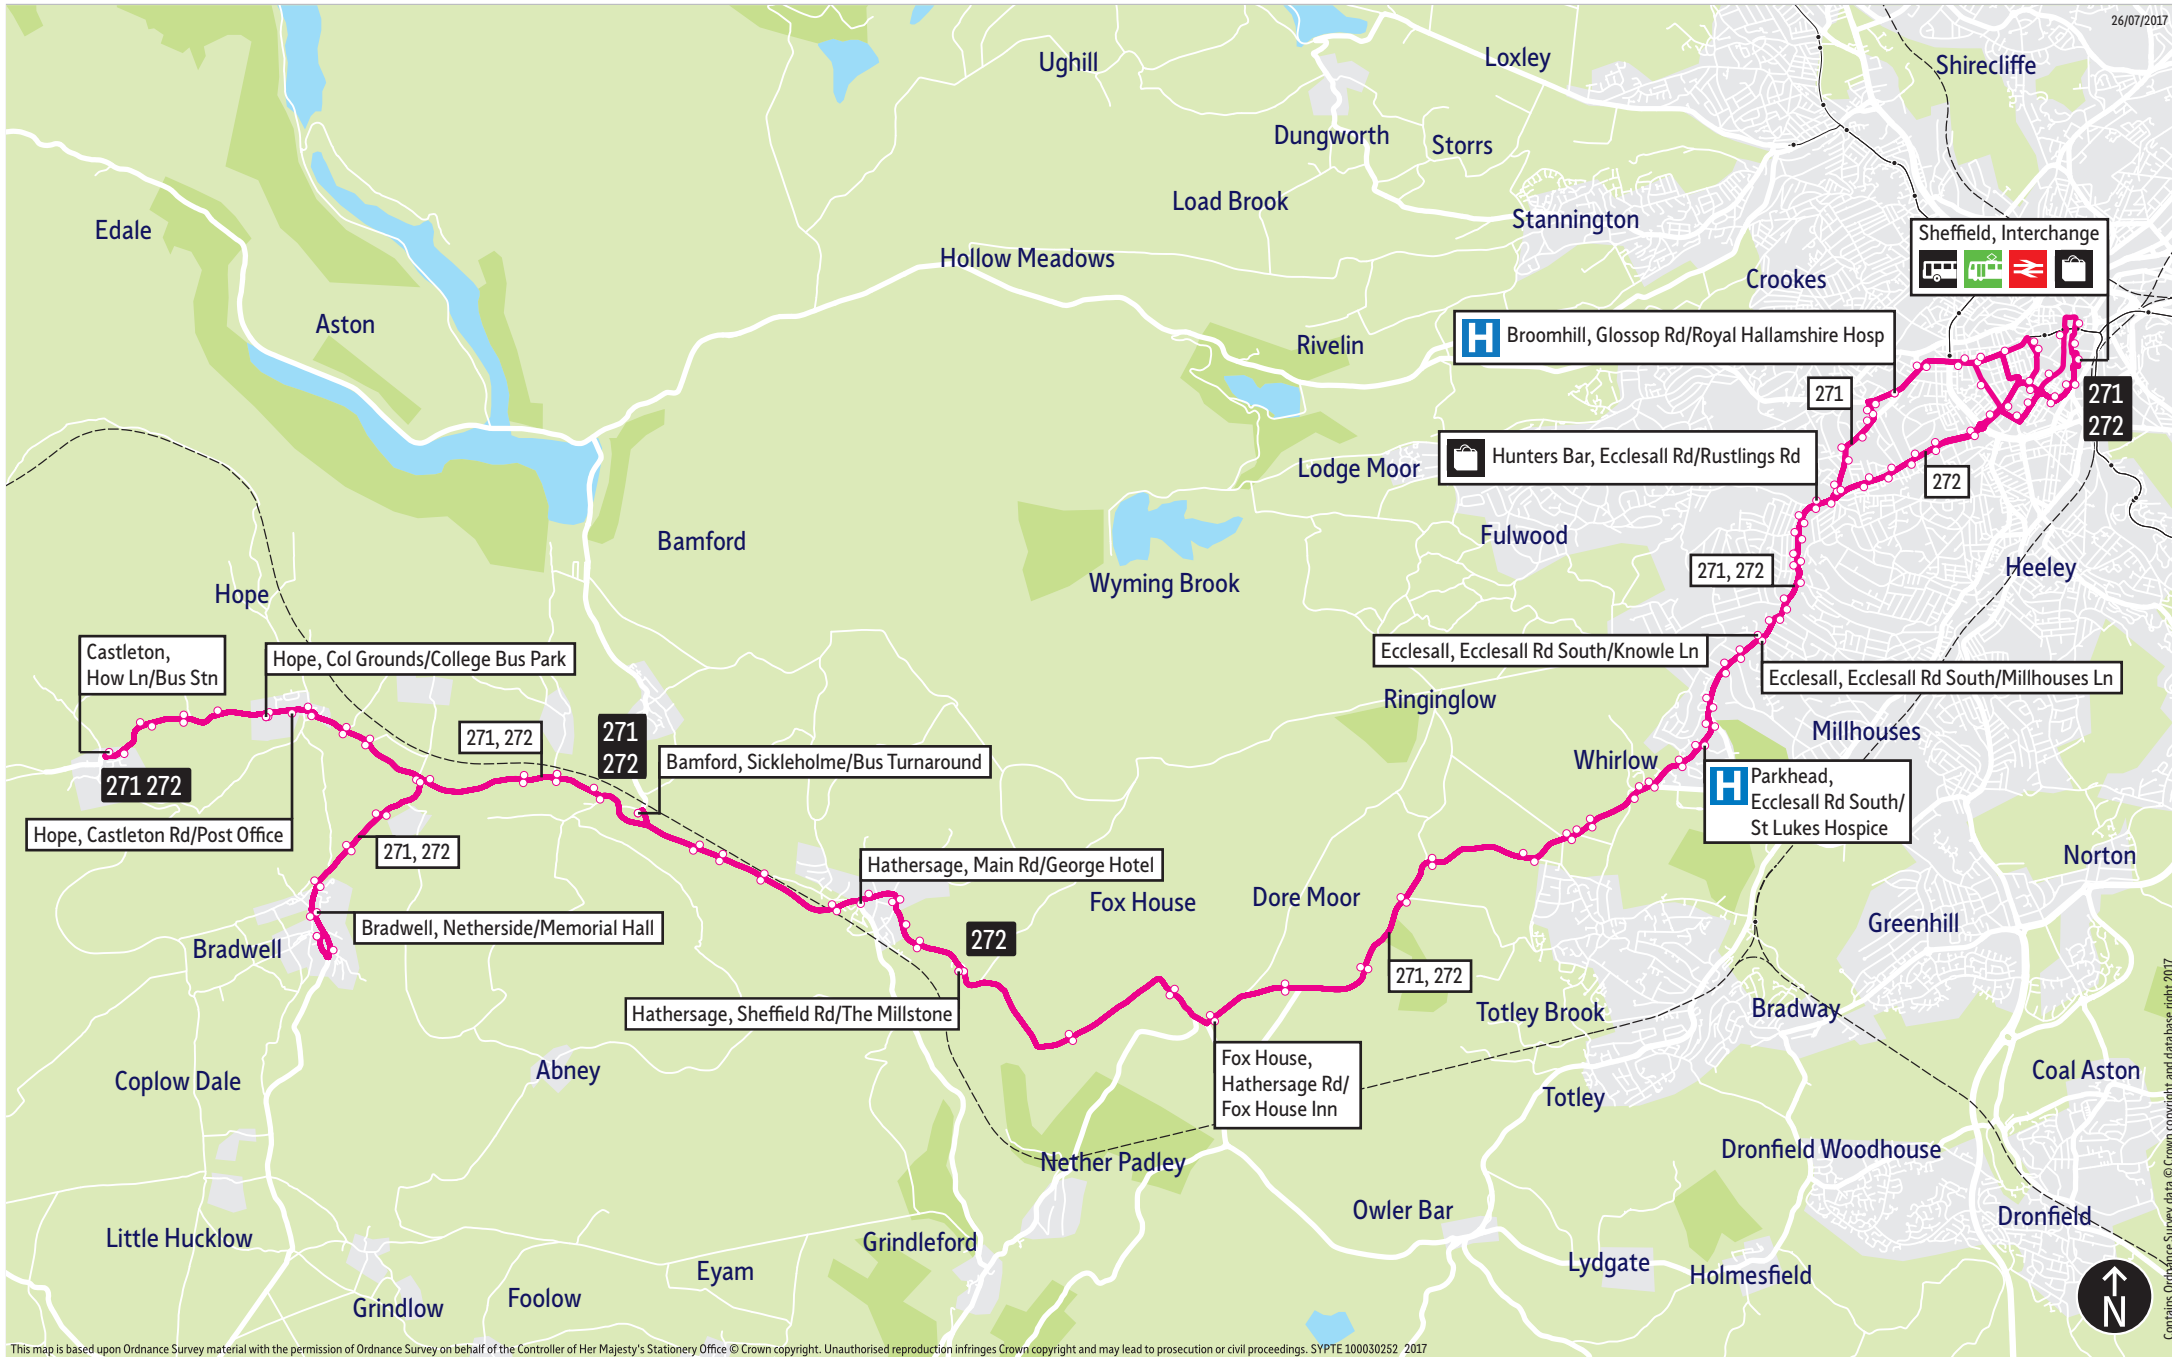

Bus route map for services 271 and 272

26/07/2017

- = Terminus point
- = Public transport
- = Shopping area
- = Bus route & stops
- = Rail line & station
- = Tram route & stop

Contains Ordnance Survey data © Crown copyright and database right 2017