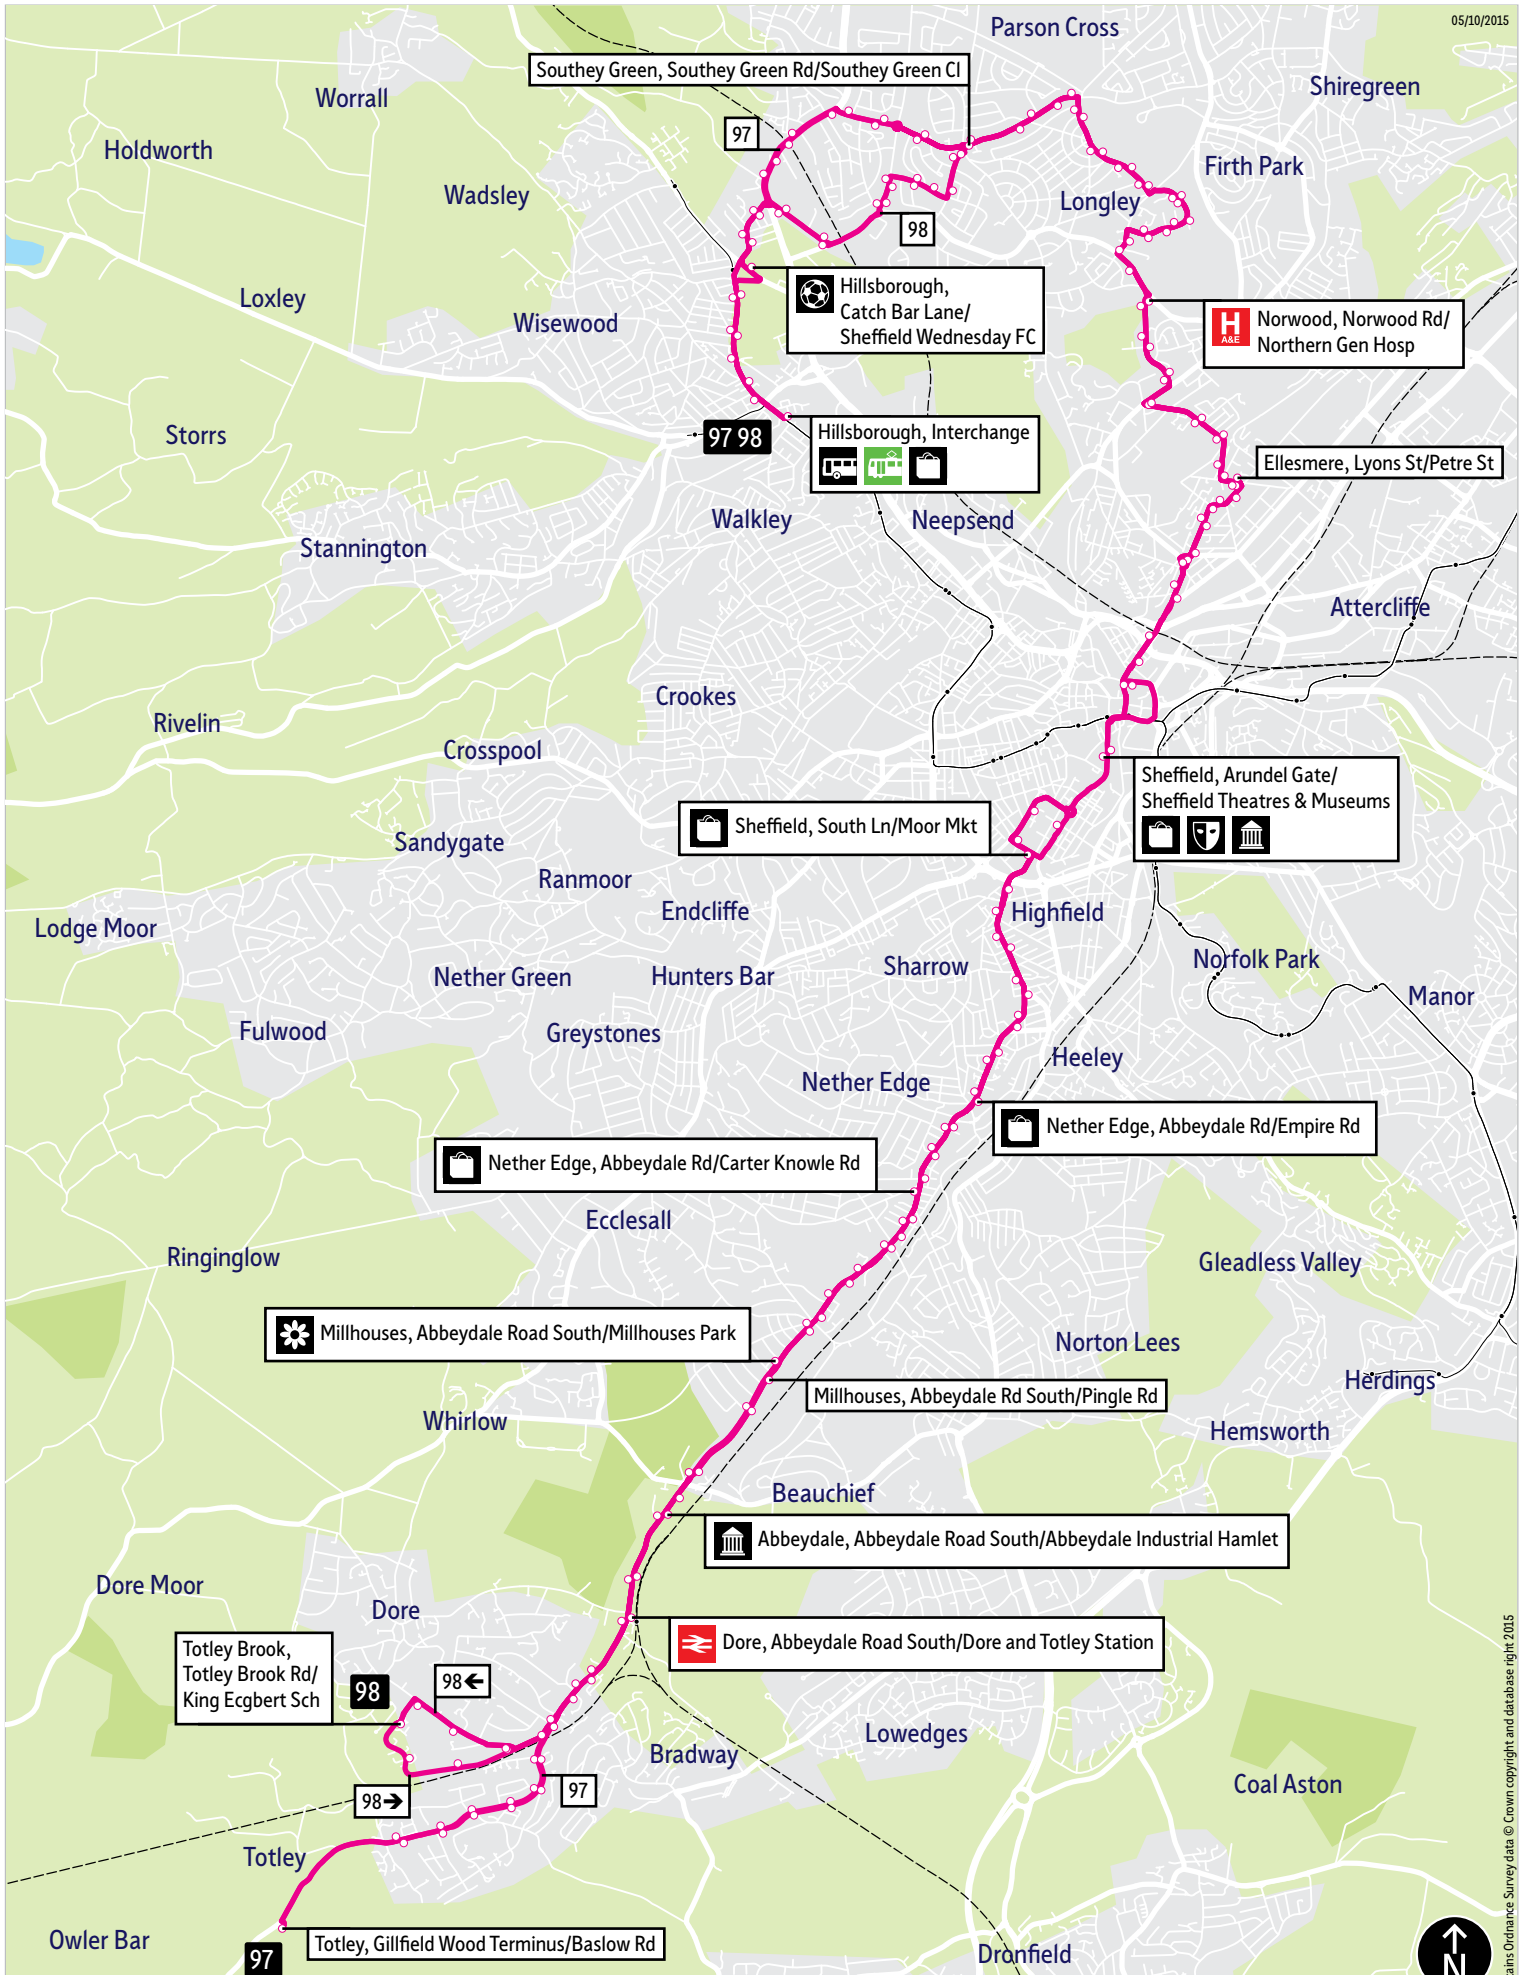

Bus route map for services 97 and 98

05/10/2015

This map is based upon Ordnance Survey material with the permission of Ordnance Survey on behalf of the Controller of Her Majesty's Stationery Office © Crown copyright. Unauthorised reproduction infringes Crown copyright and may lead to prosecution or civil proceedings. SYPTE 100030252 2015

- = Terminus point
- = Public transport
- = Shopping area
- = Bus route & stops
- = Rail line & station
- = Tram route & stop