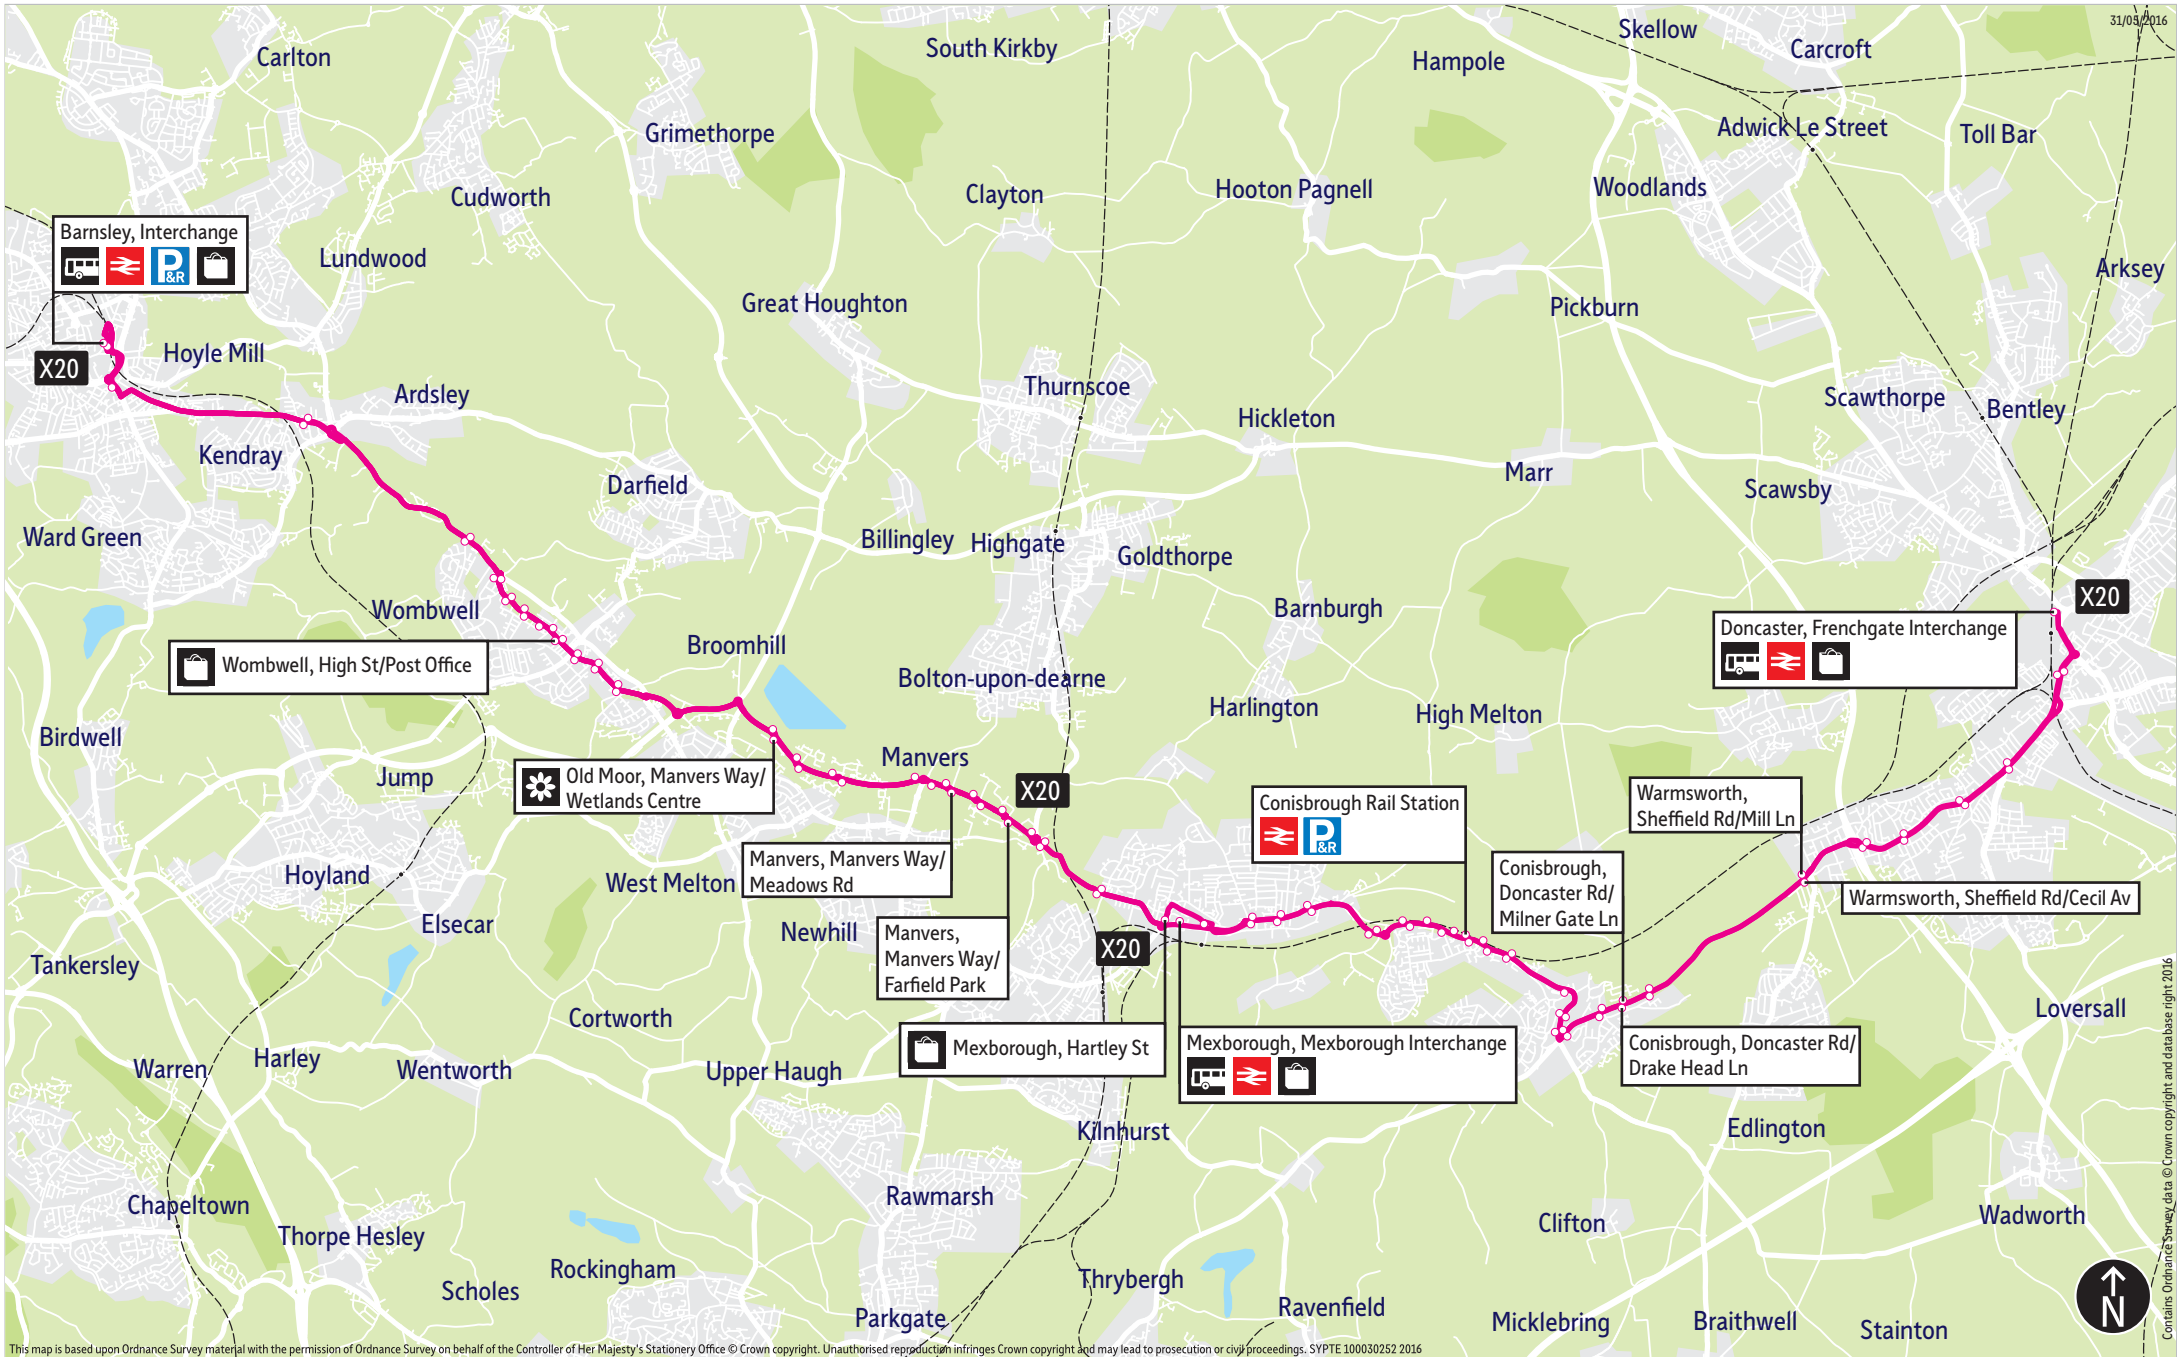

Bus route map for service X20

- = Terminus point
- = Public transport
- = Shopping area
- = Bus route & stops
- = Rail line & station
- = Tram route & stop

Contains Ordnance Survey data © Crown copyright and database right 2016