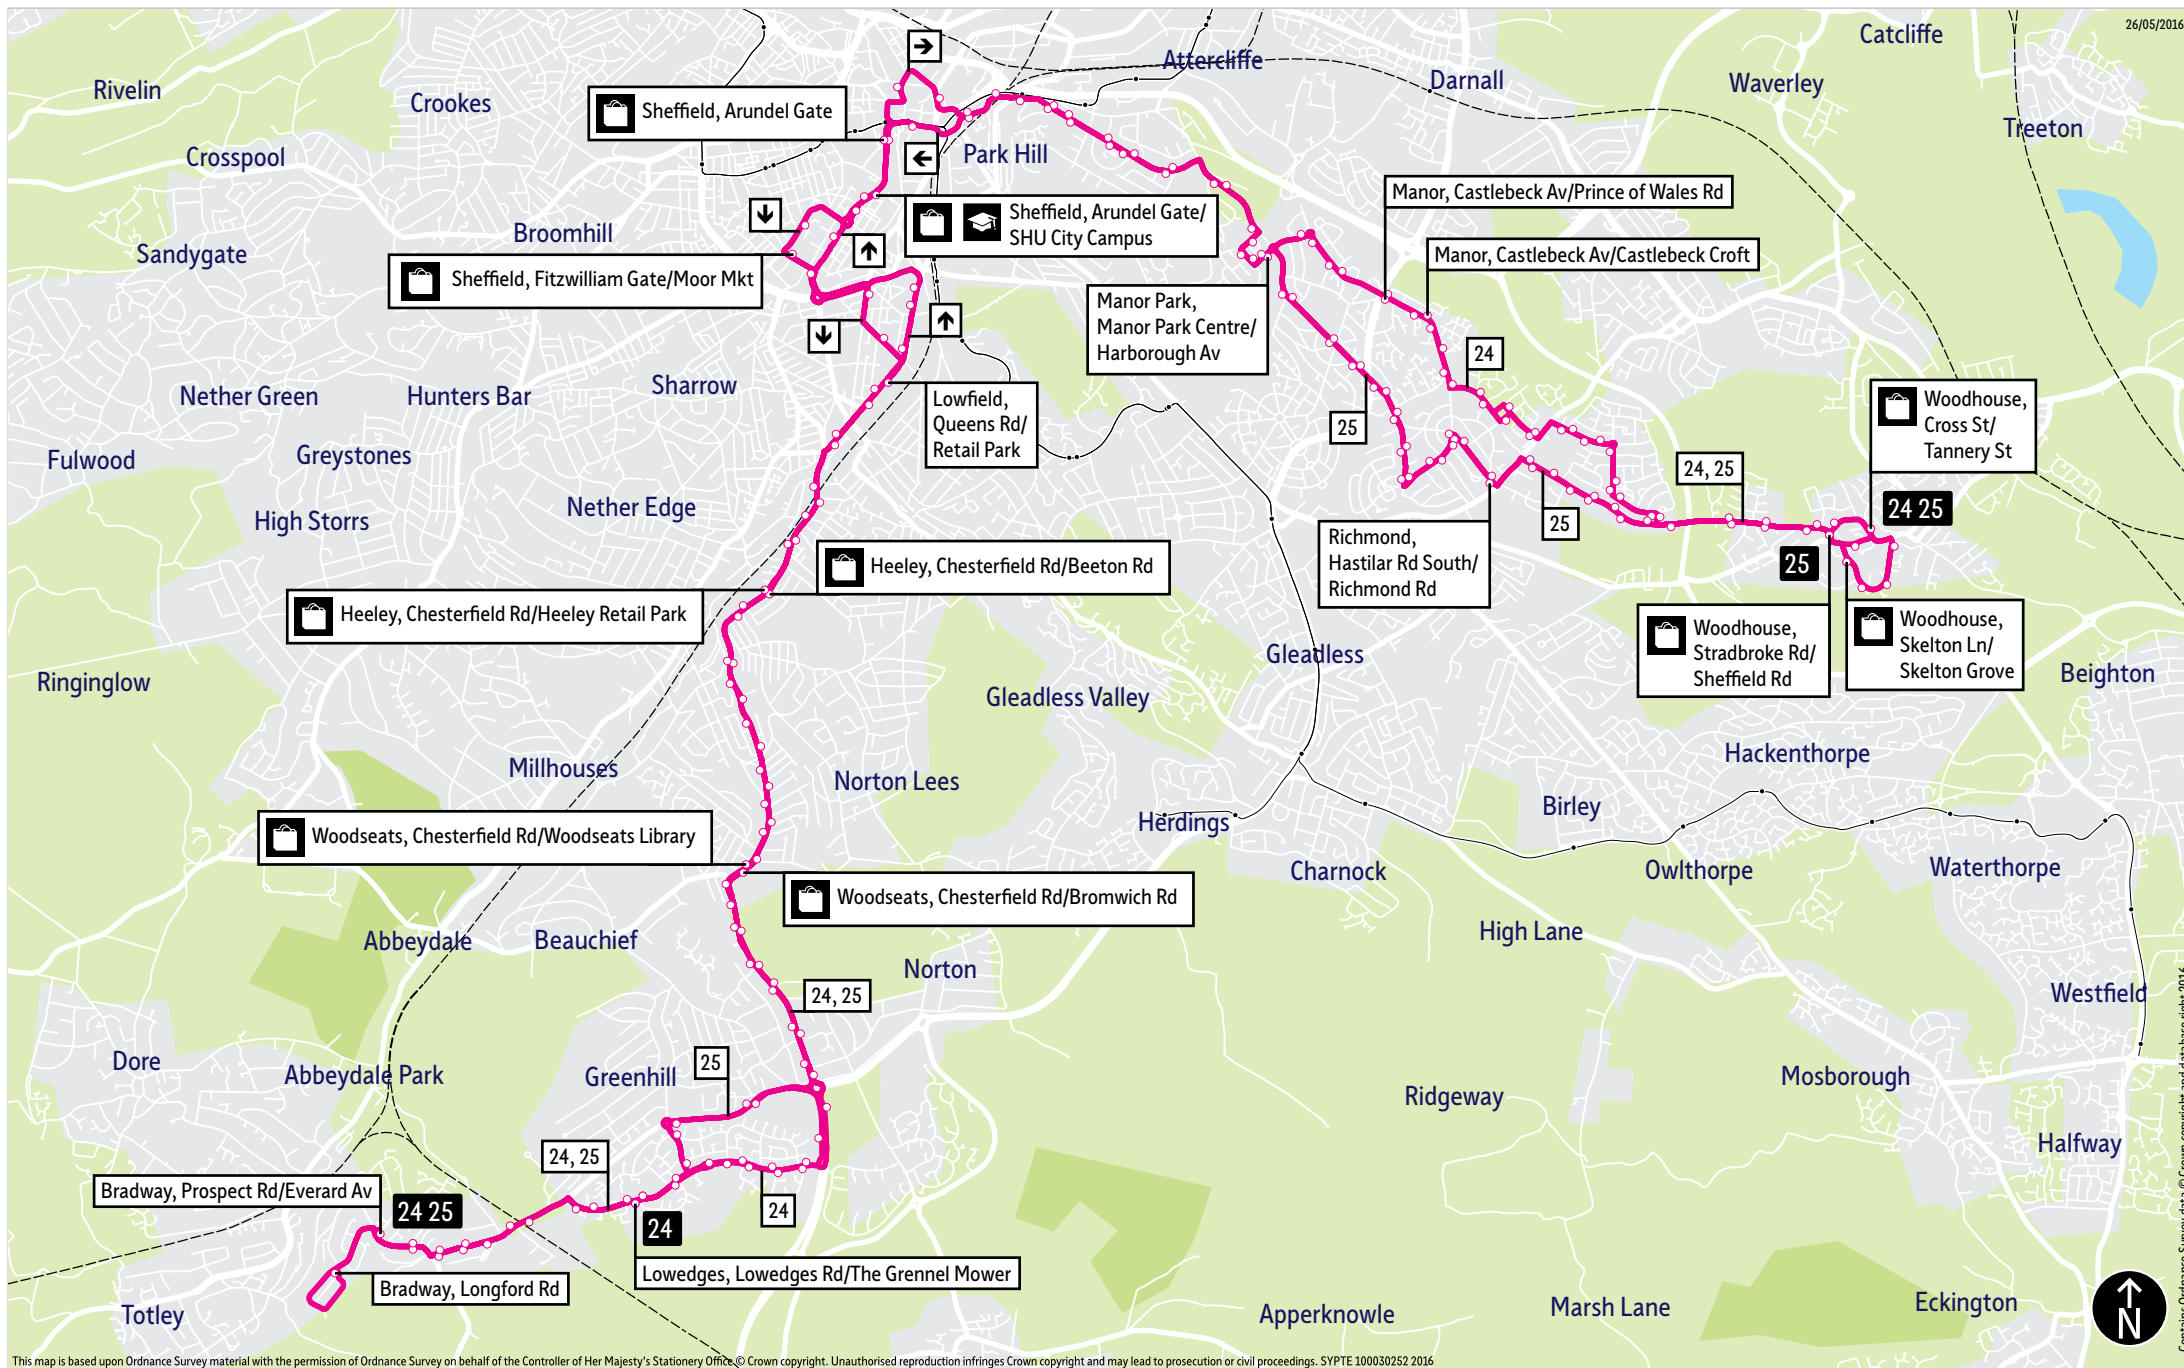

Bus route map for services 24 and 25