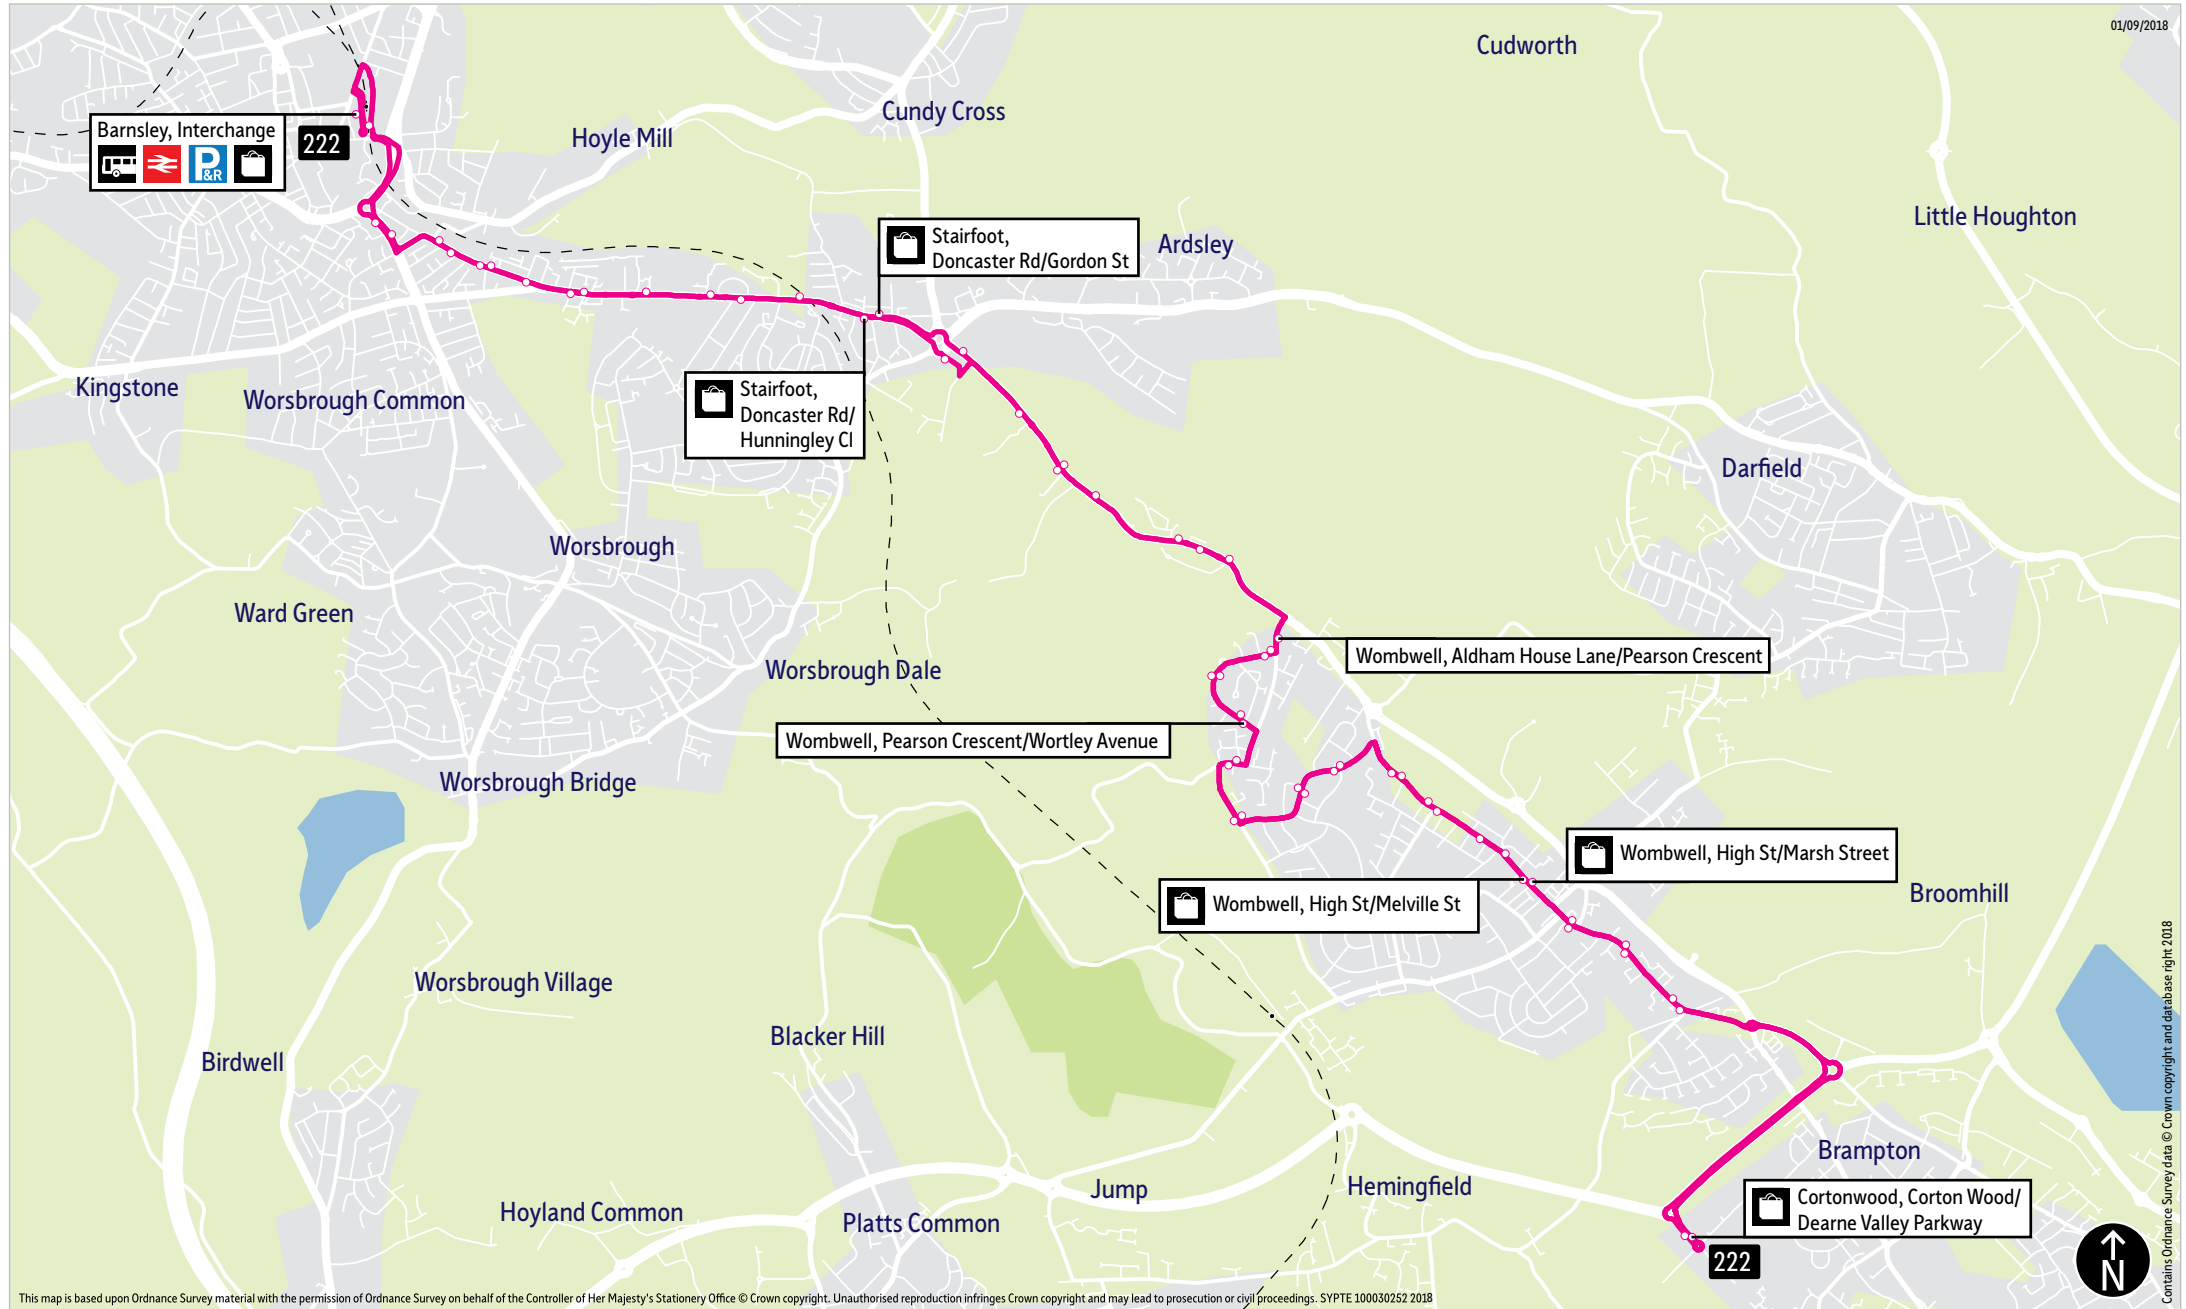

Bus route map for service 222

01/09/2018

Contains Ordnance Survey data © Crown copyright and database right 2018

- = Terminus point
- = Public transport
- = Shopping area
- = Bus route & stops
- = Rail line & station
- = Tram route & stop