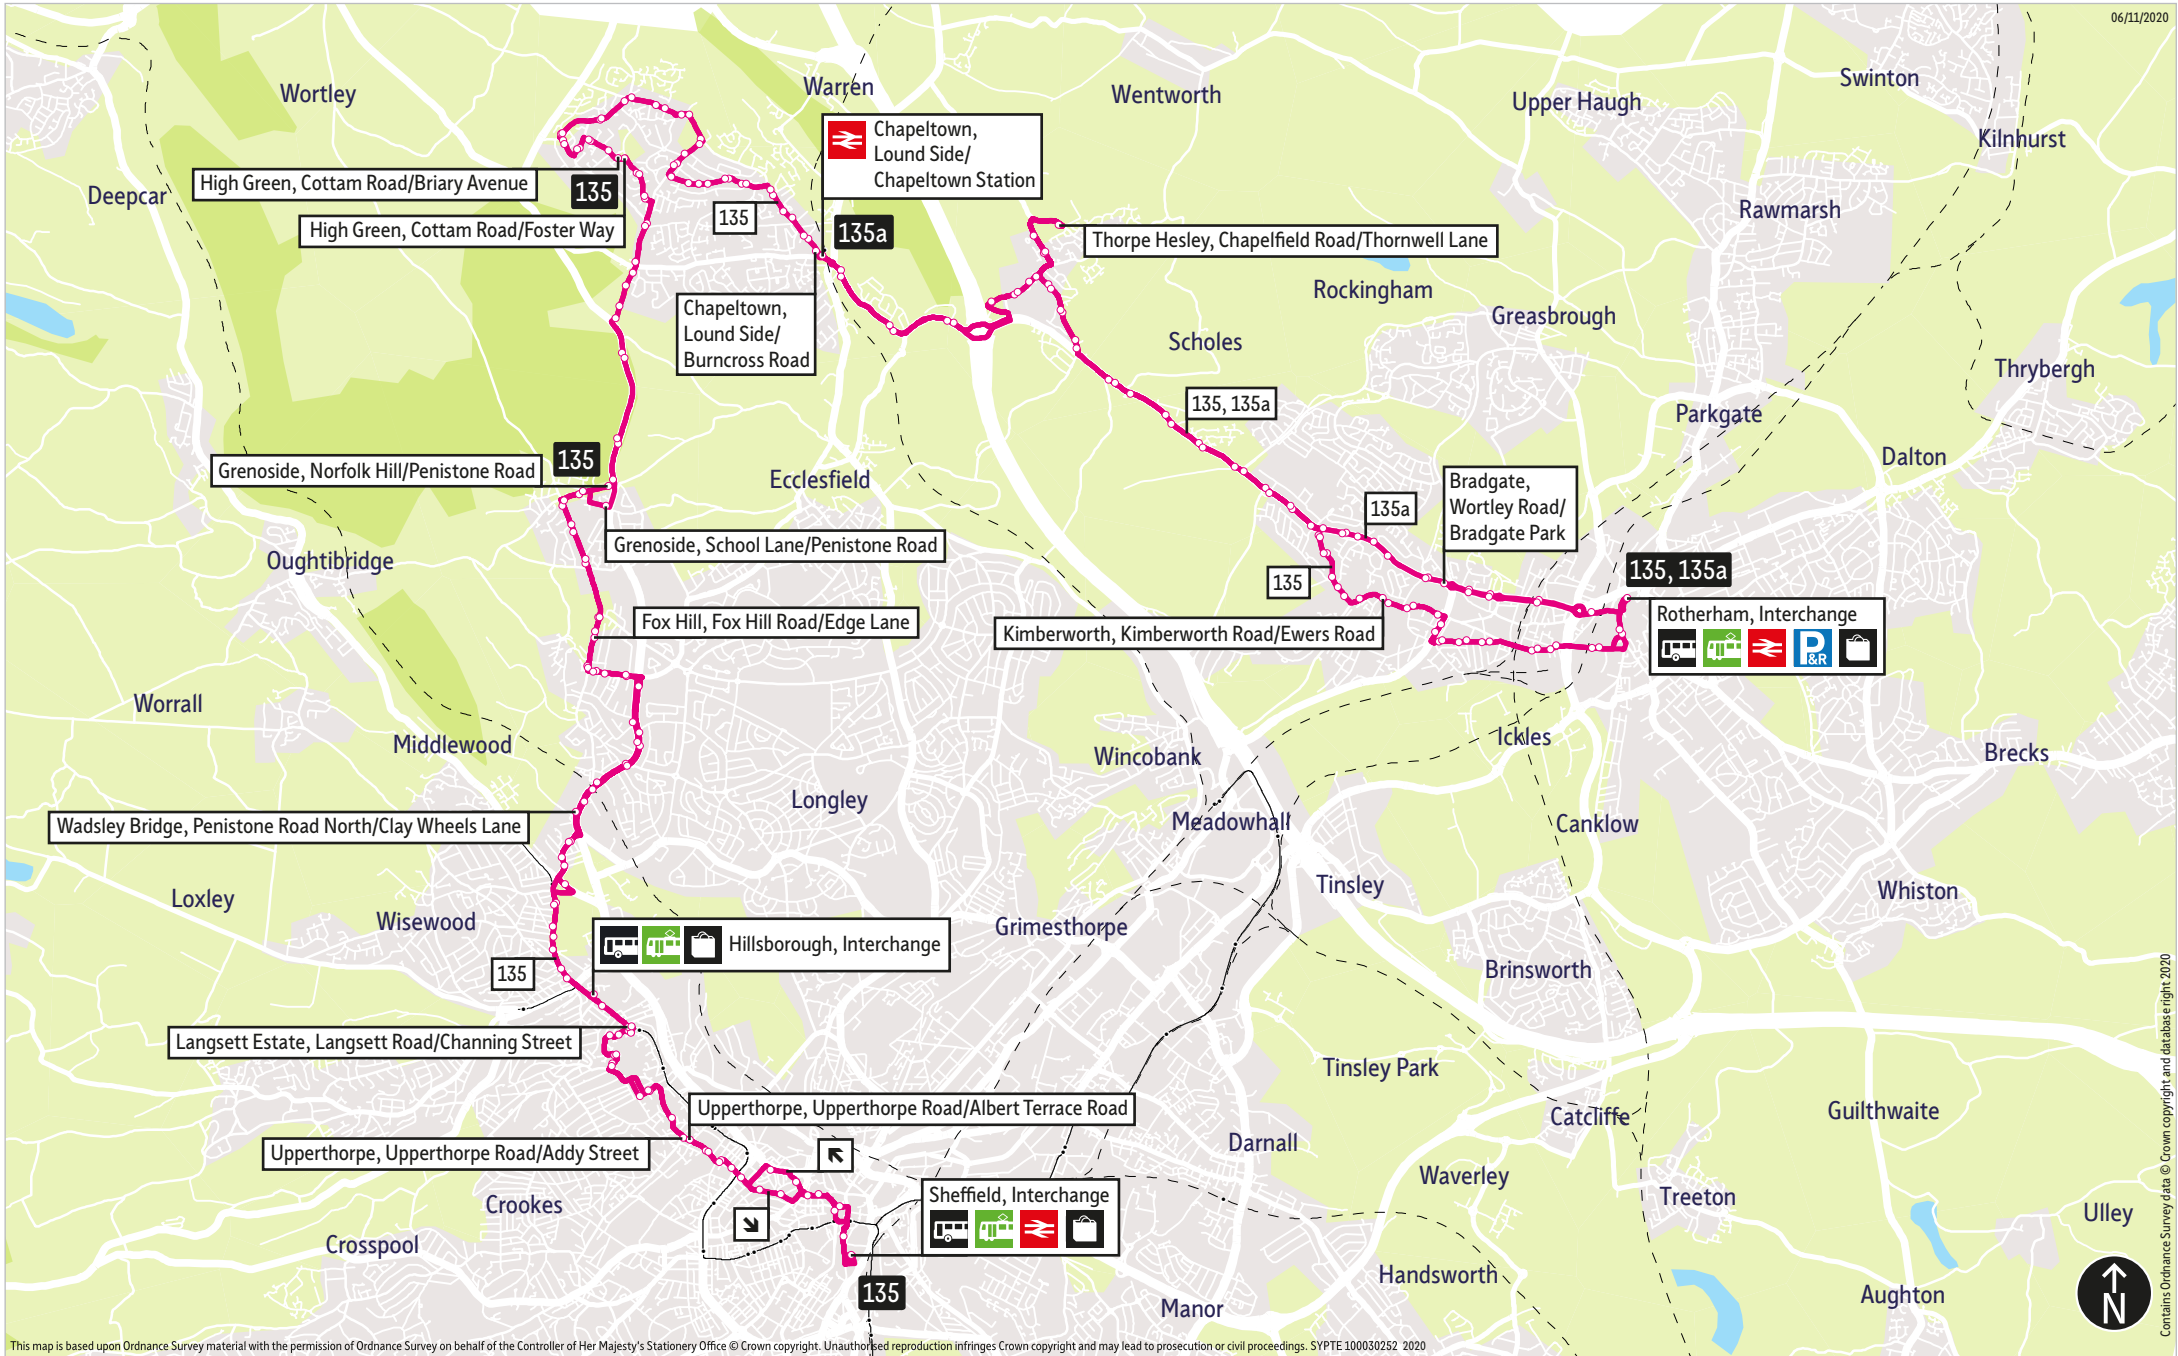

Bus route map for services 135 and 135a

06/11/2020

= Terminus point
 = Public transport
 = Shopping area
 = Bus route & stops
 = Rail line & station
 = Tram route & stop

Contains Ordnance Survey data © Crown copyright and database right 2020