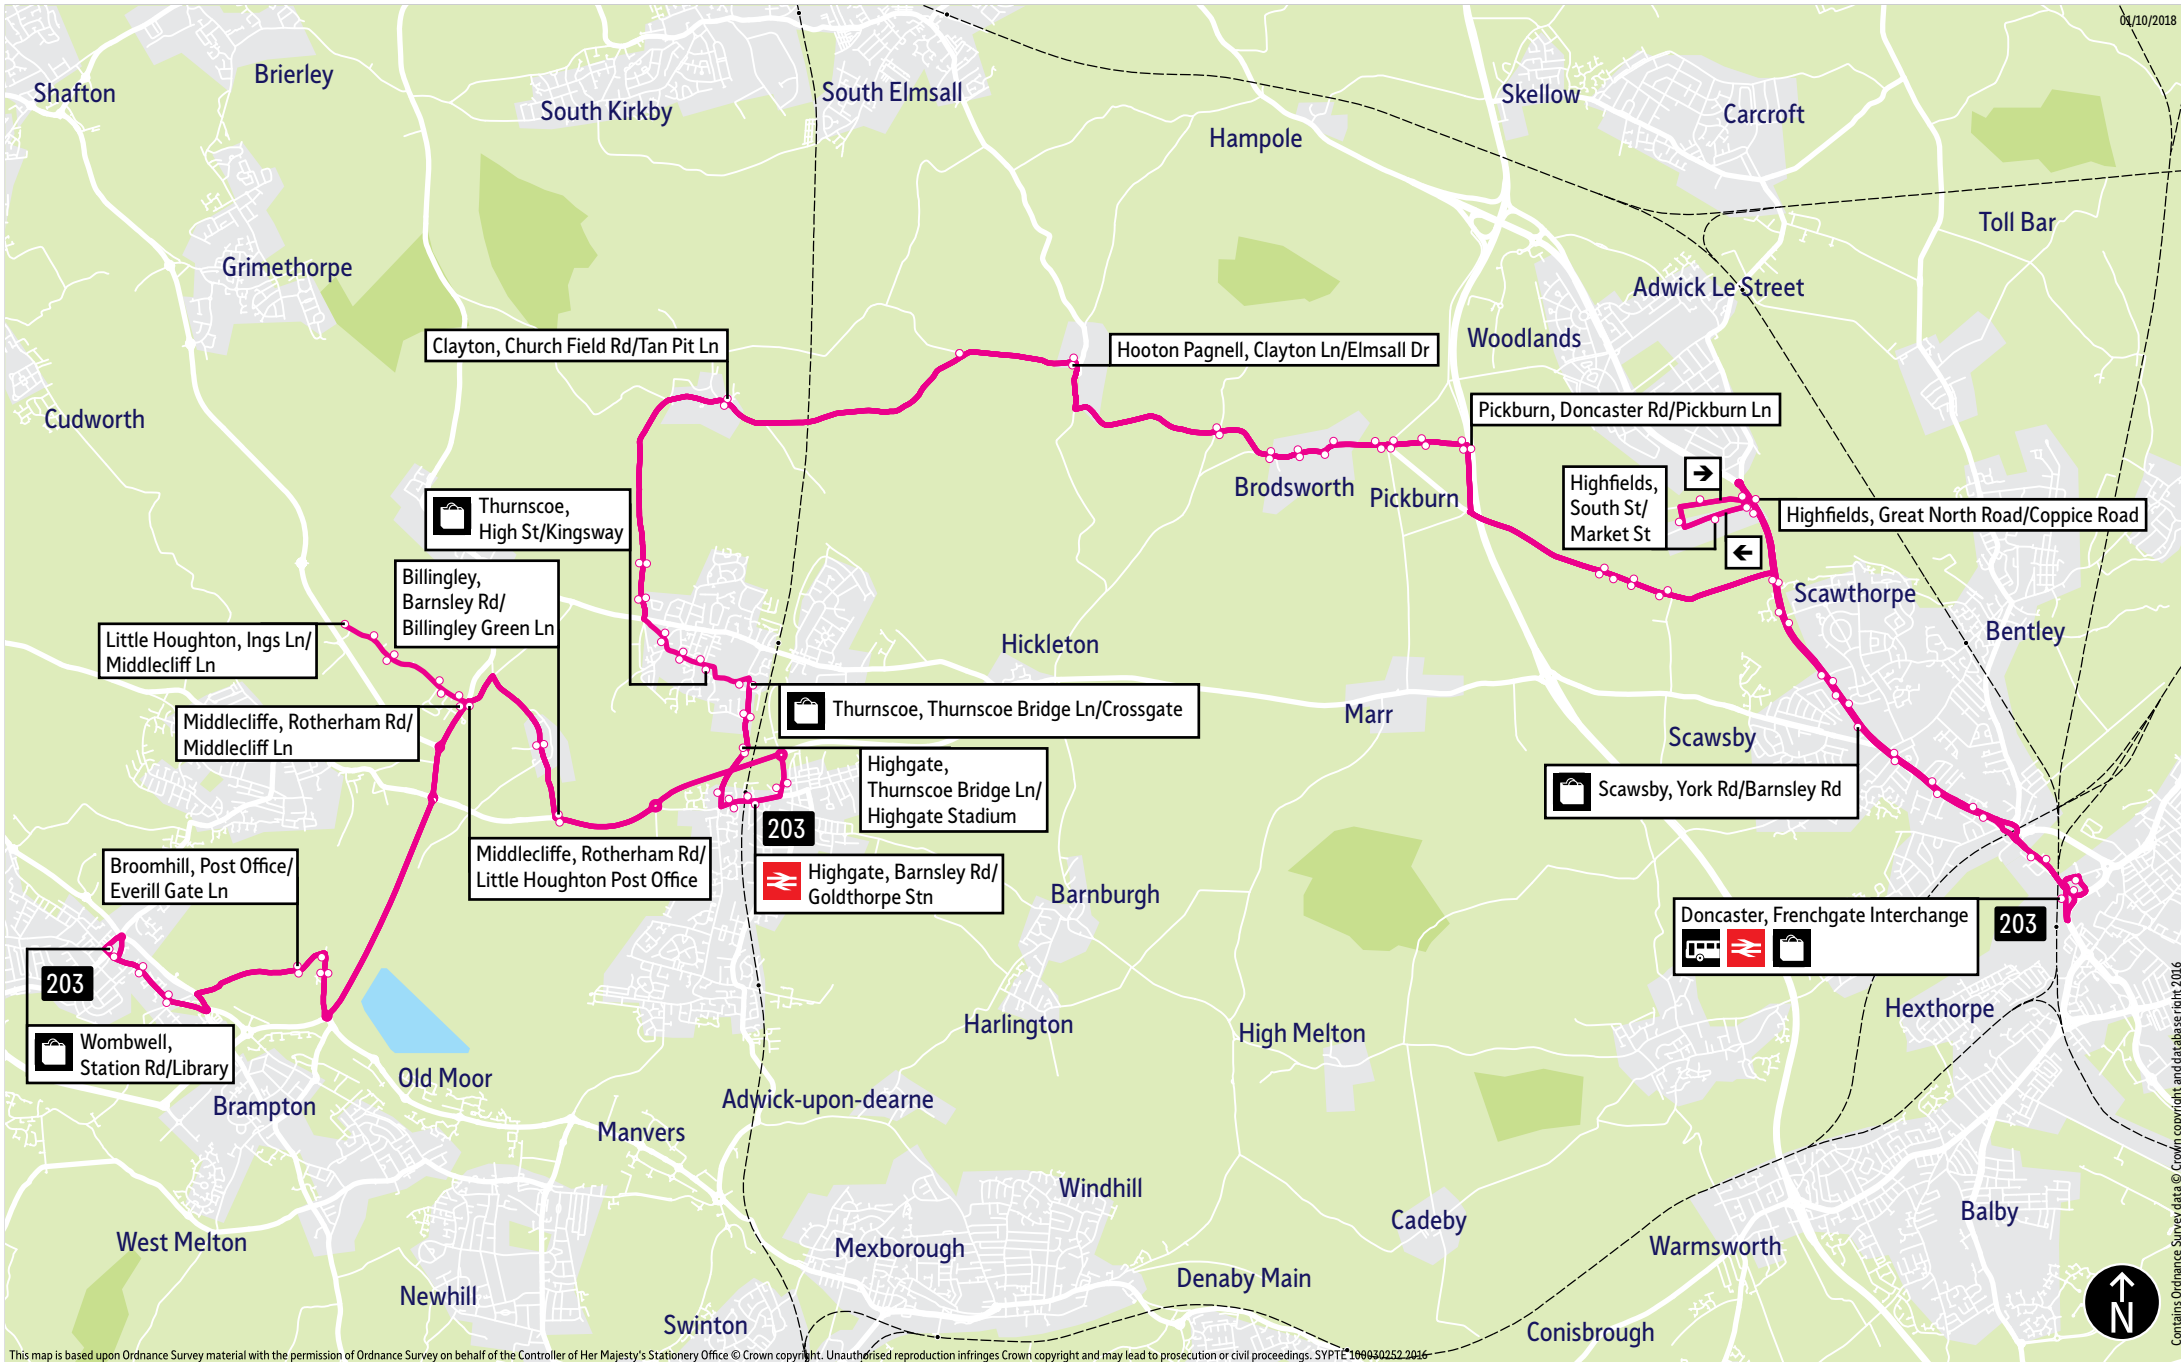

Bus route map for service 203

01/10/2018

= Terminus point
 = Public transport
 = Shopping area
 = Bus route & stops
 = Rail line & station
 = Tram route & stop