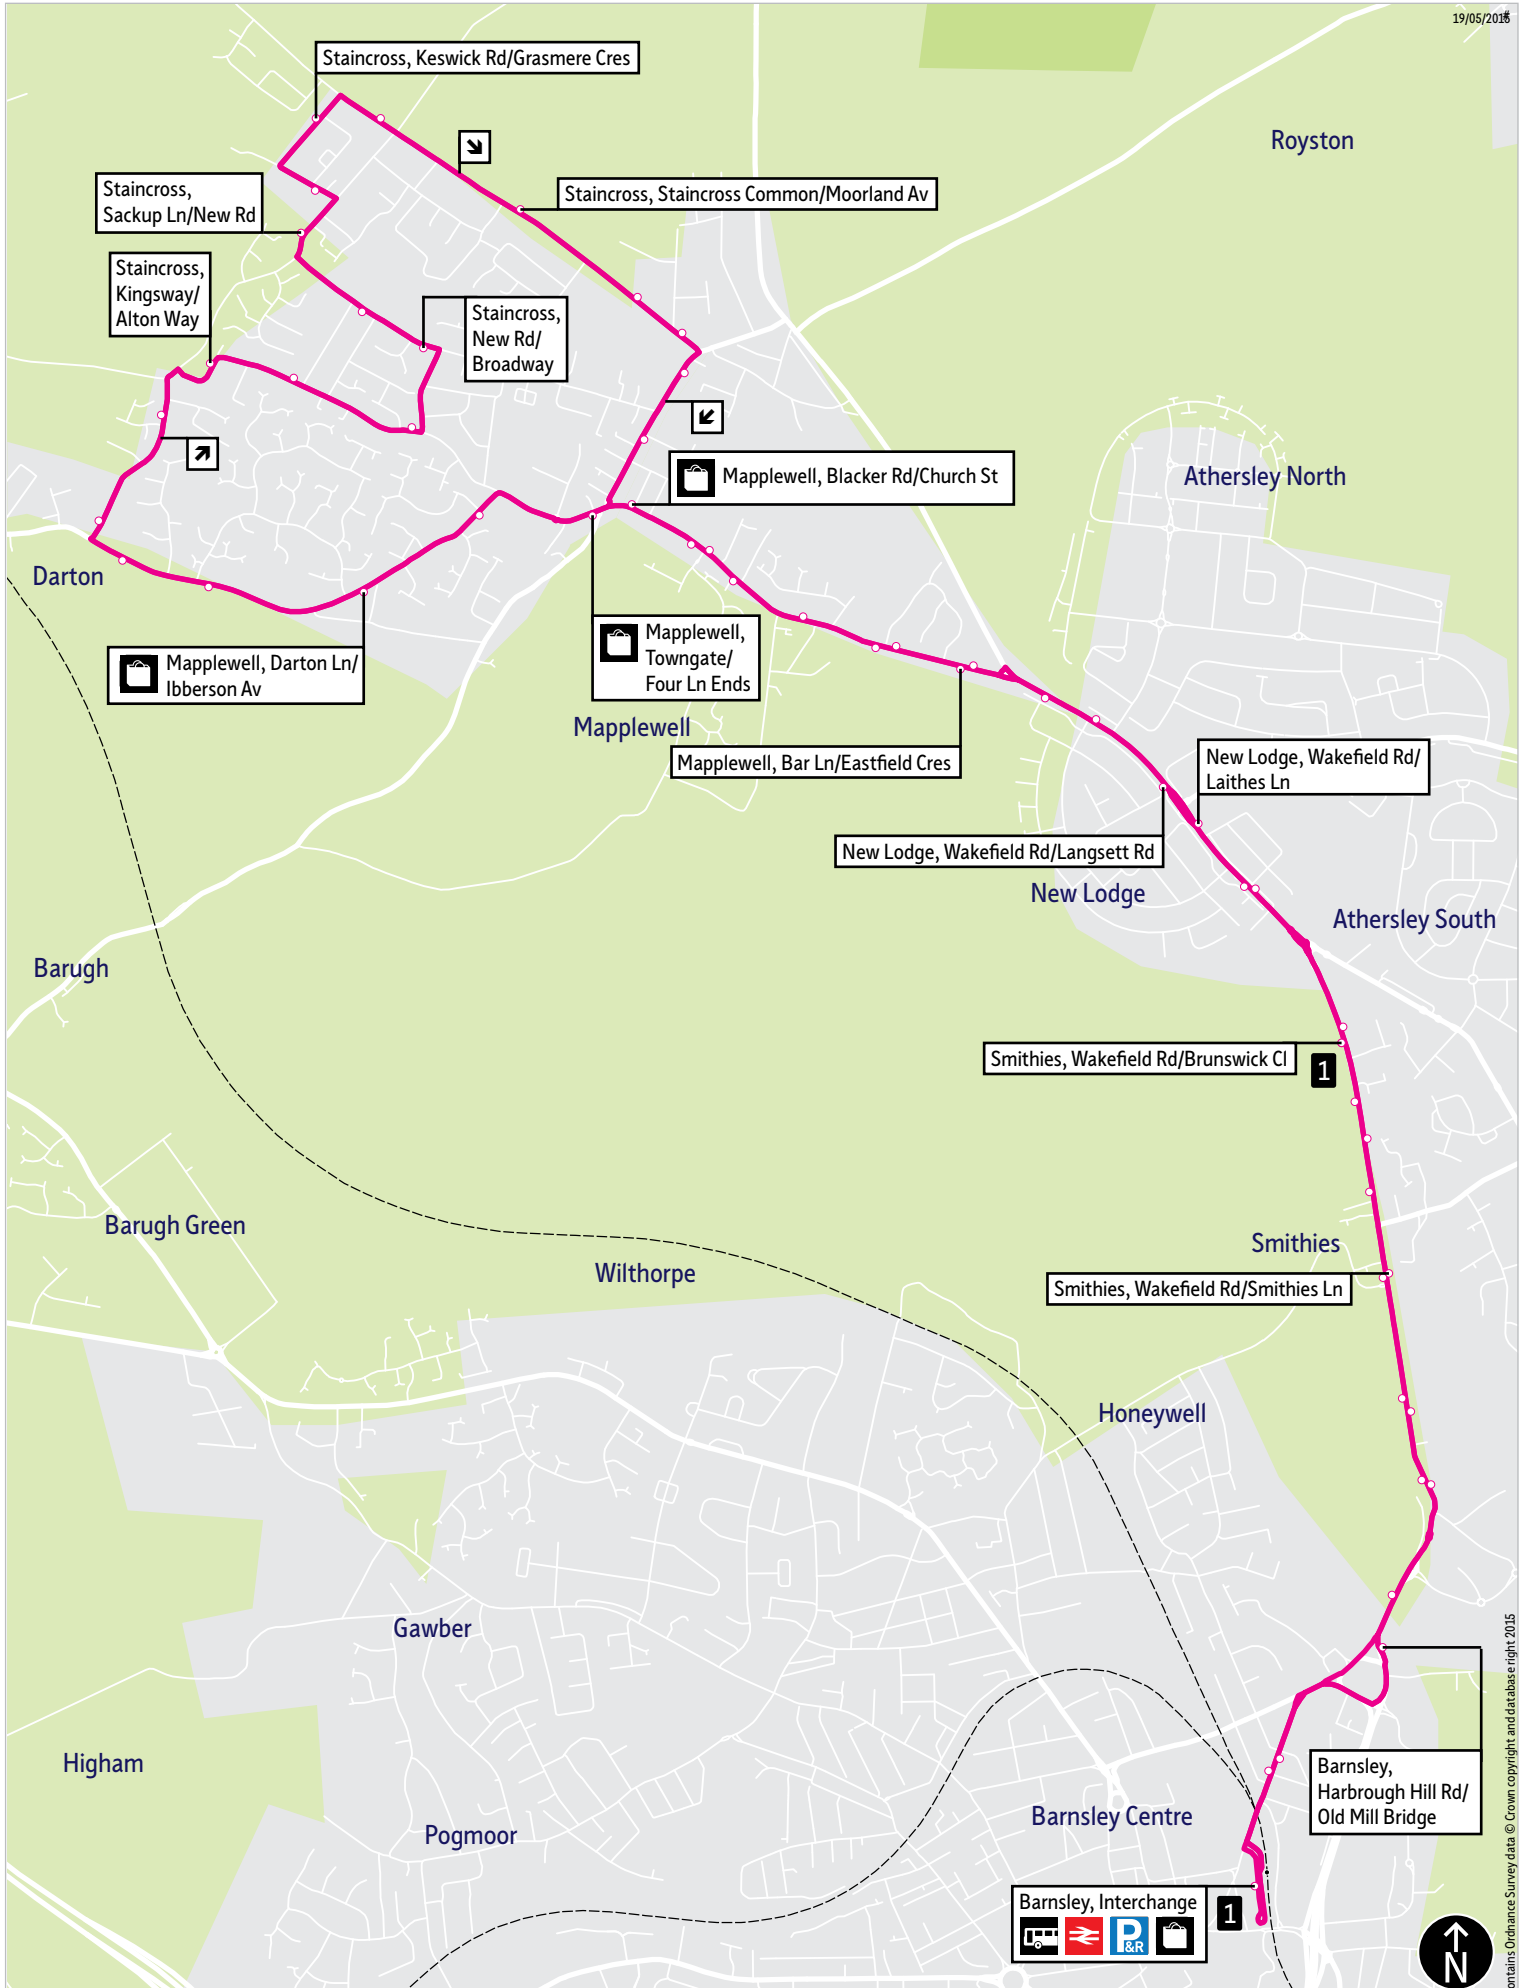

Bus route map for service 1

19/05/2015

■ = Terminus point
= Public transport
= Shopping area
= Bus route & stops
= Rail line & station
= Tram route & stop