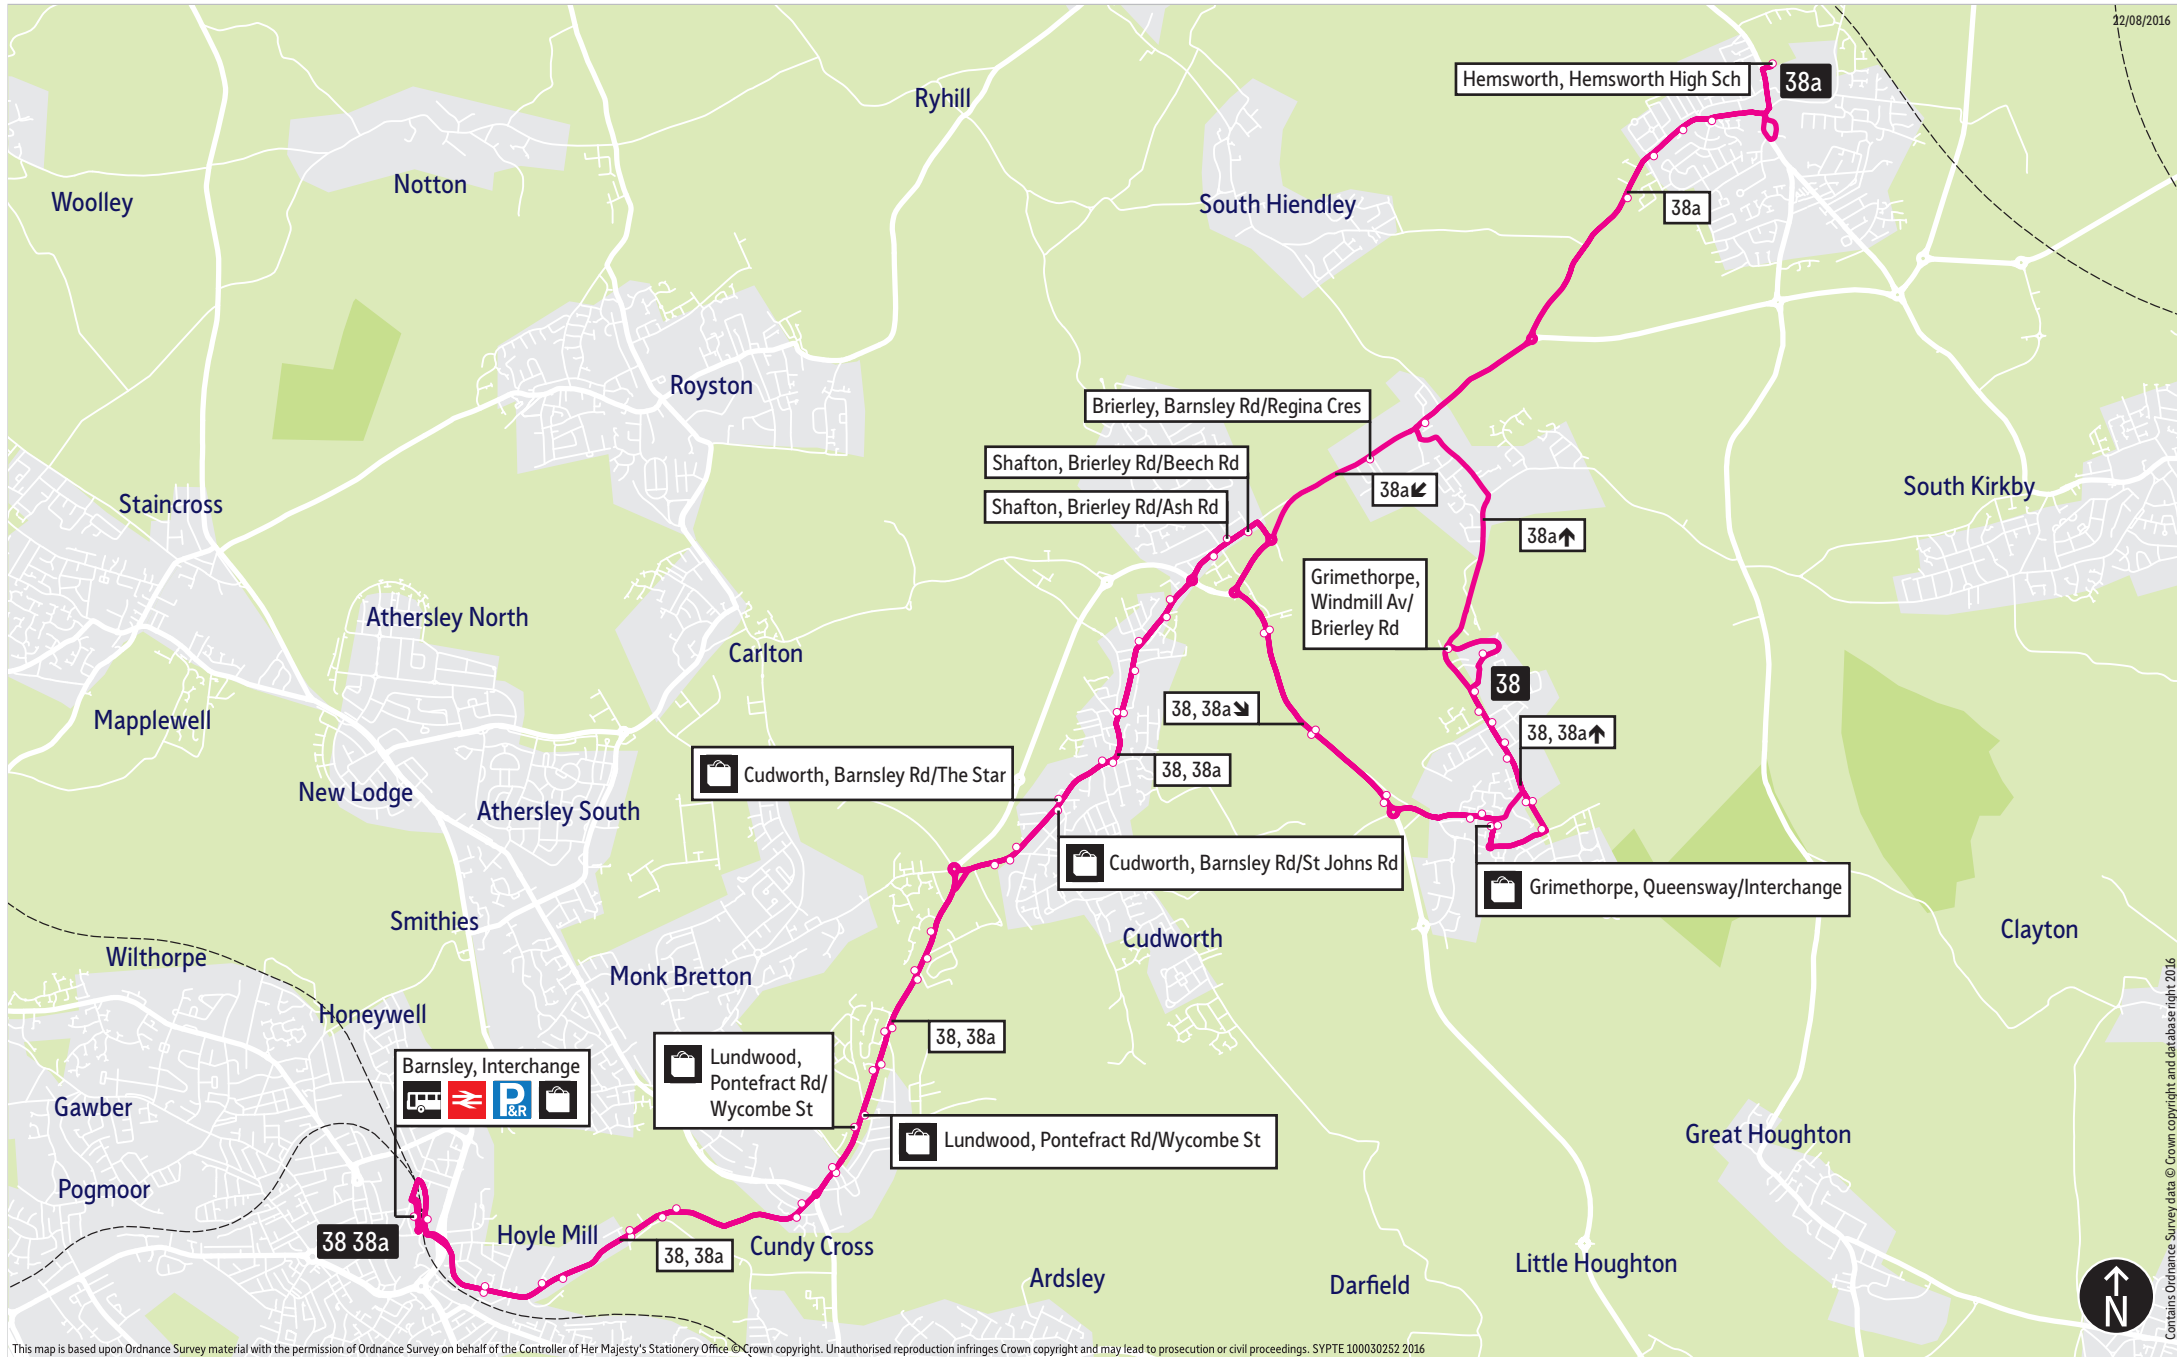

Bus route map for services 38 and 38a

22/08/2016

= Terminus point
 = Public transport
 = Shopping area
 = Bus route & stops
 = Rail line & station
 = Tram route & stop

Contains Ordnance Survey data © Crown copyright and database right 2016