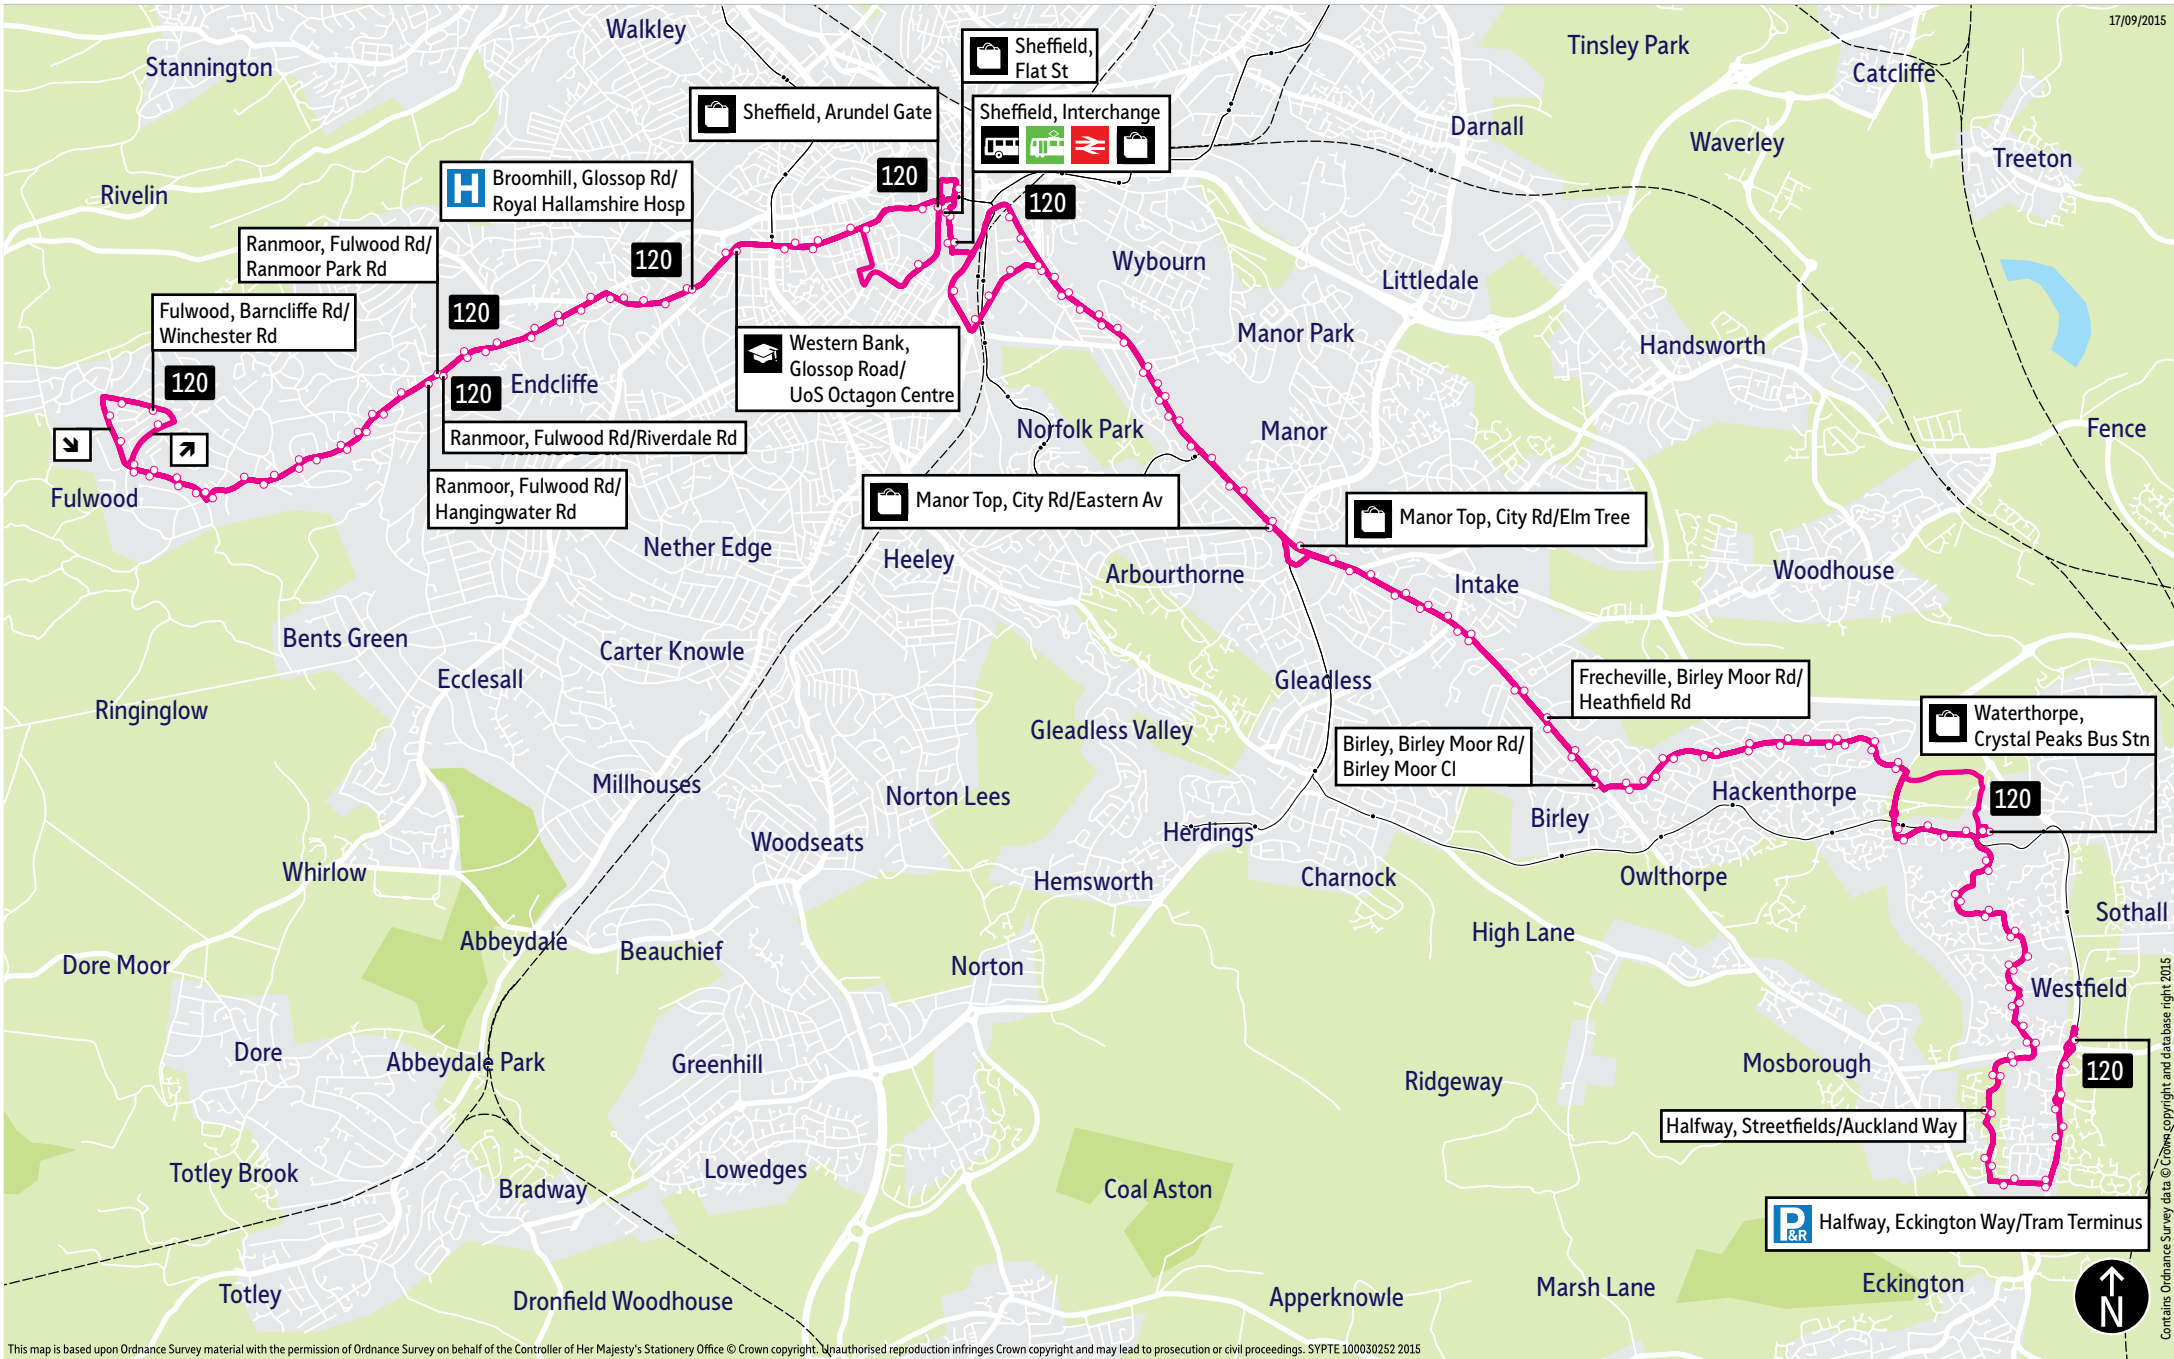

Bus route map for service 120

17/09/2015

= Terminus point

 = Public transport
 = Shopping area
 = Bus route & stops
 = Rail line & station
 = Tram route & stop