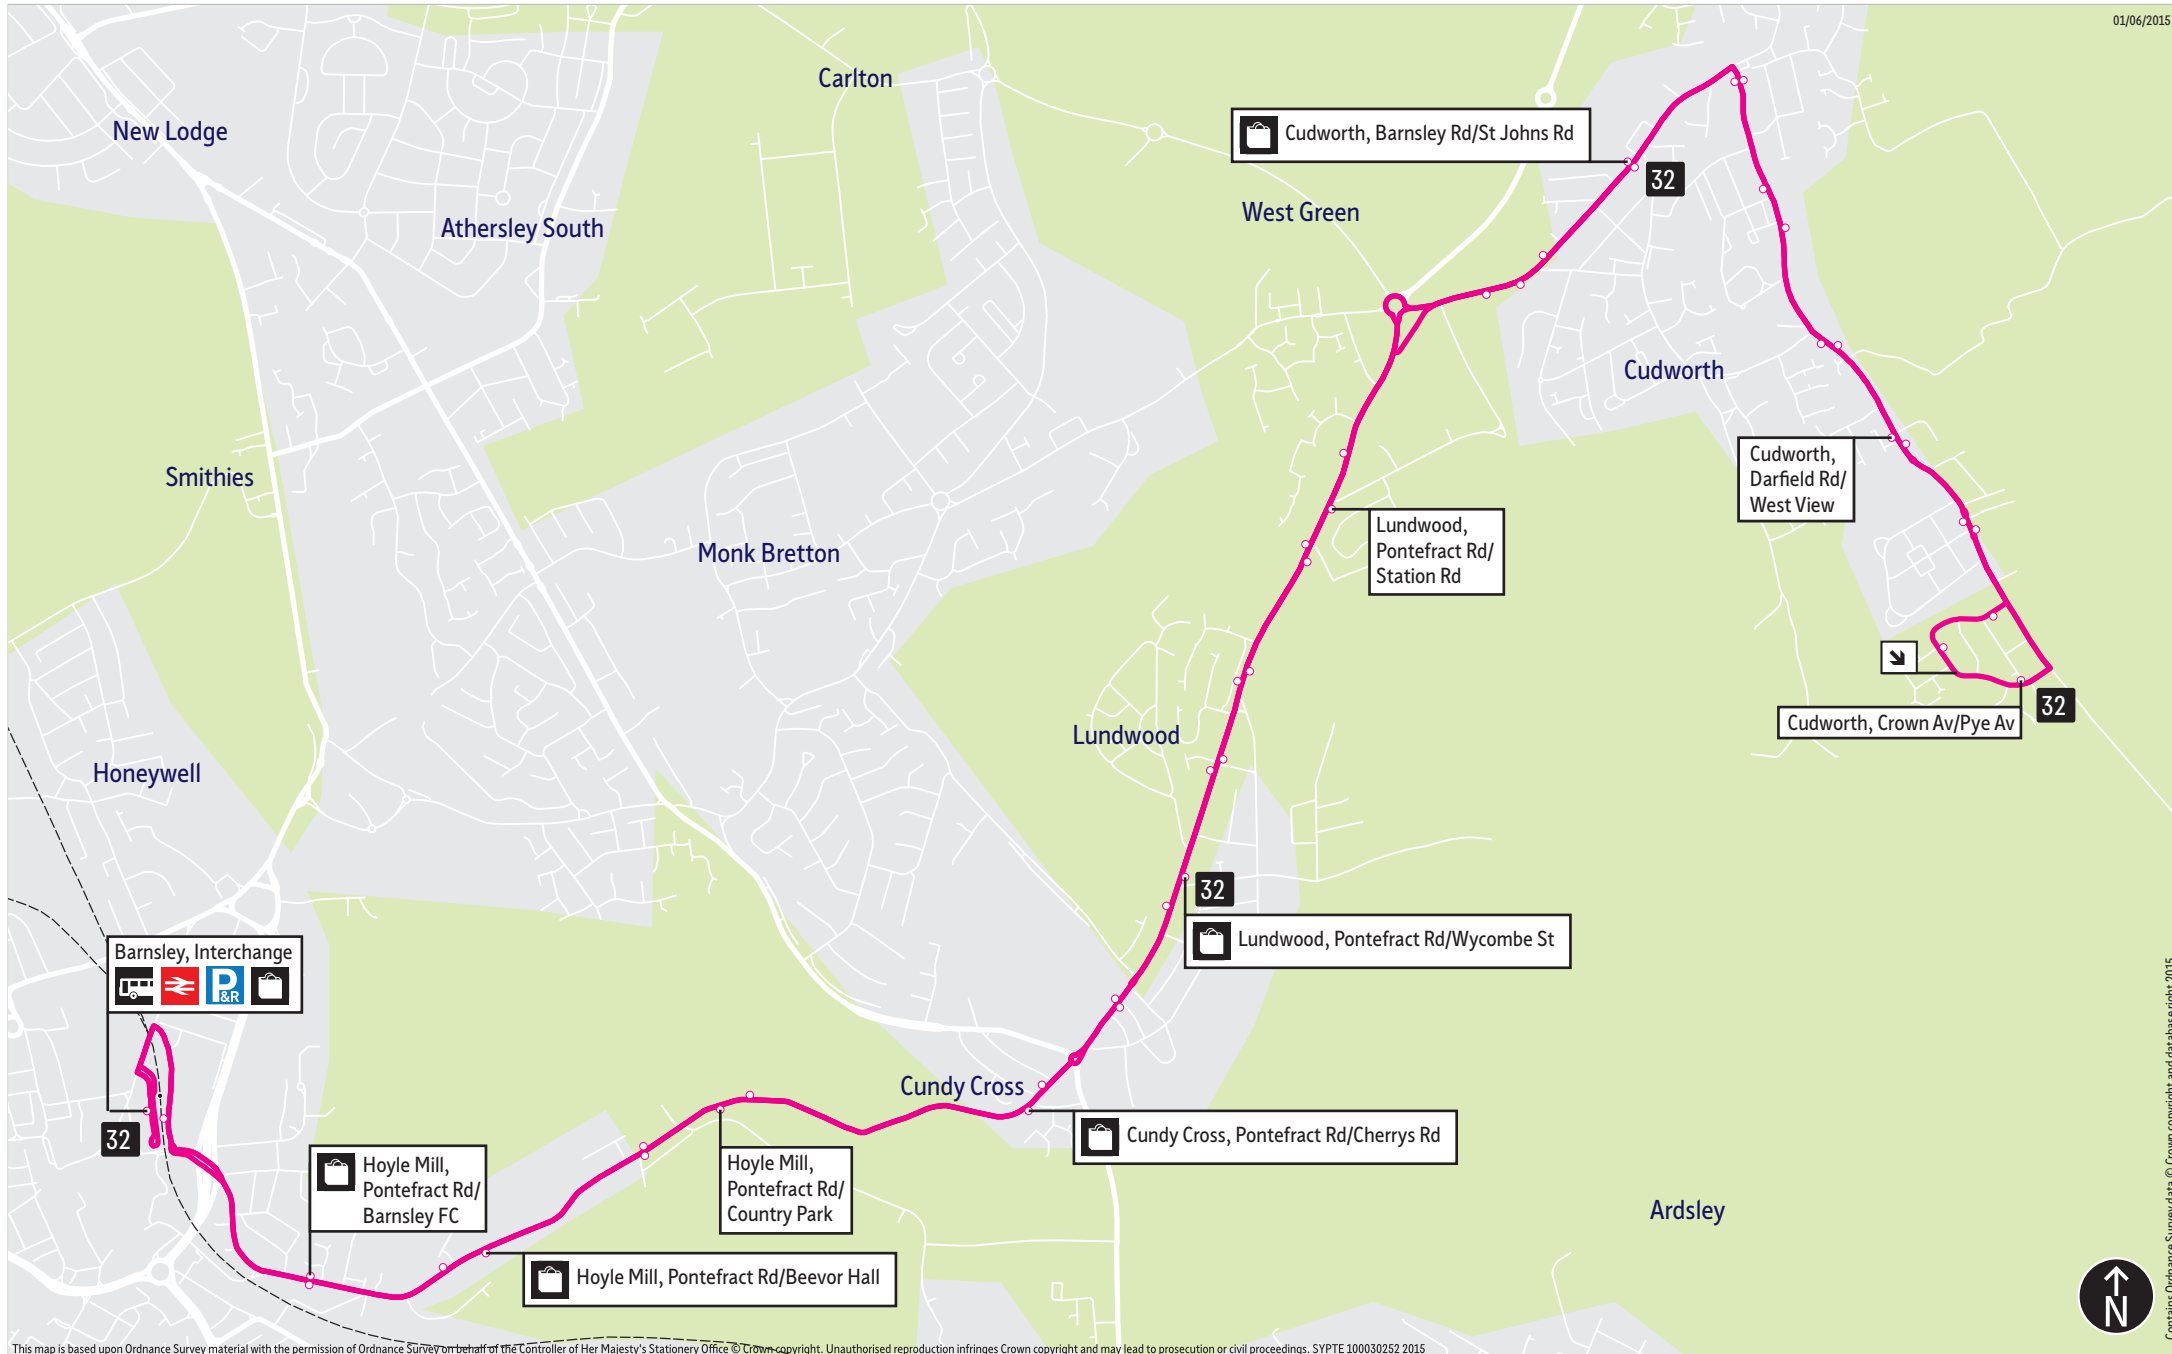

Bus route map for service 32

01/06/2015

■ = Terminus point
= Public transport
= Shopping area
= Bus route & stops
= Rail line & station
= Tram route & stop

Contains Ordnance Survey data © Crown copyright and database right 2015