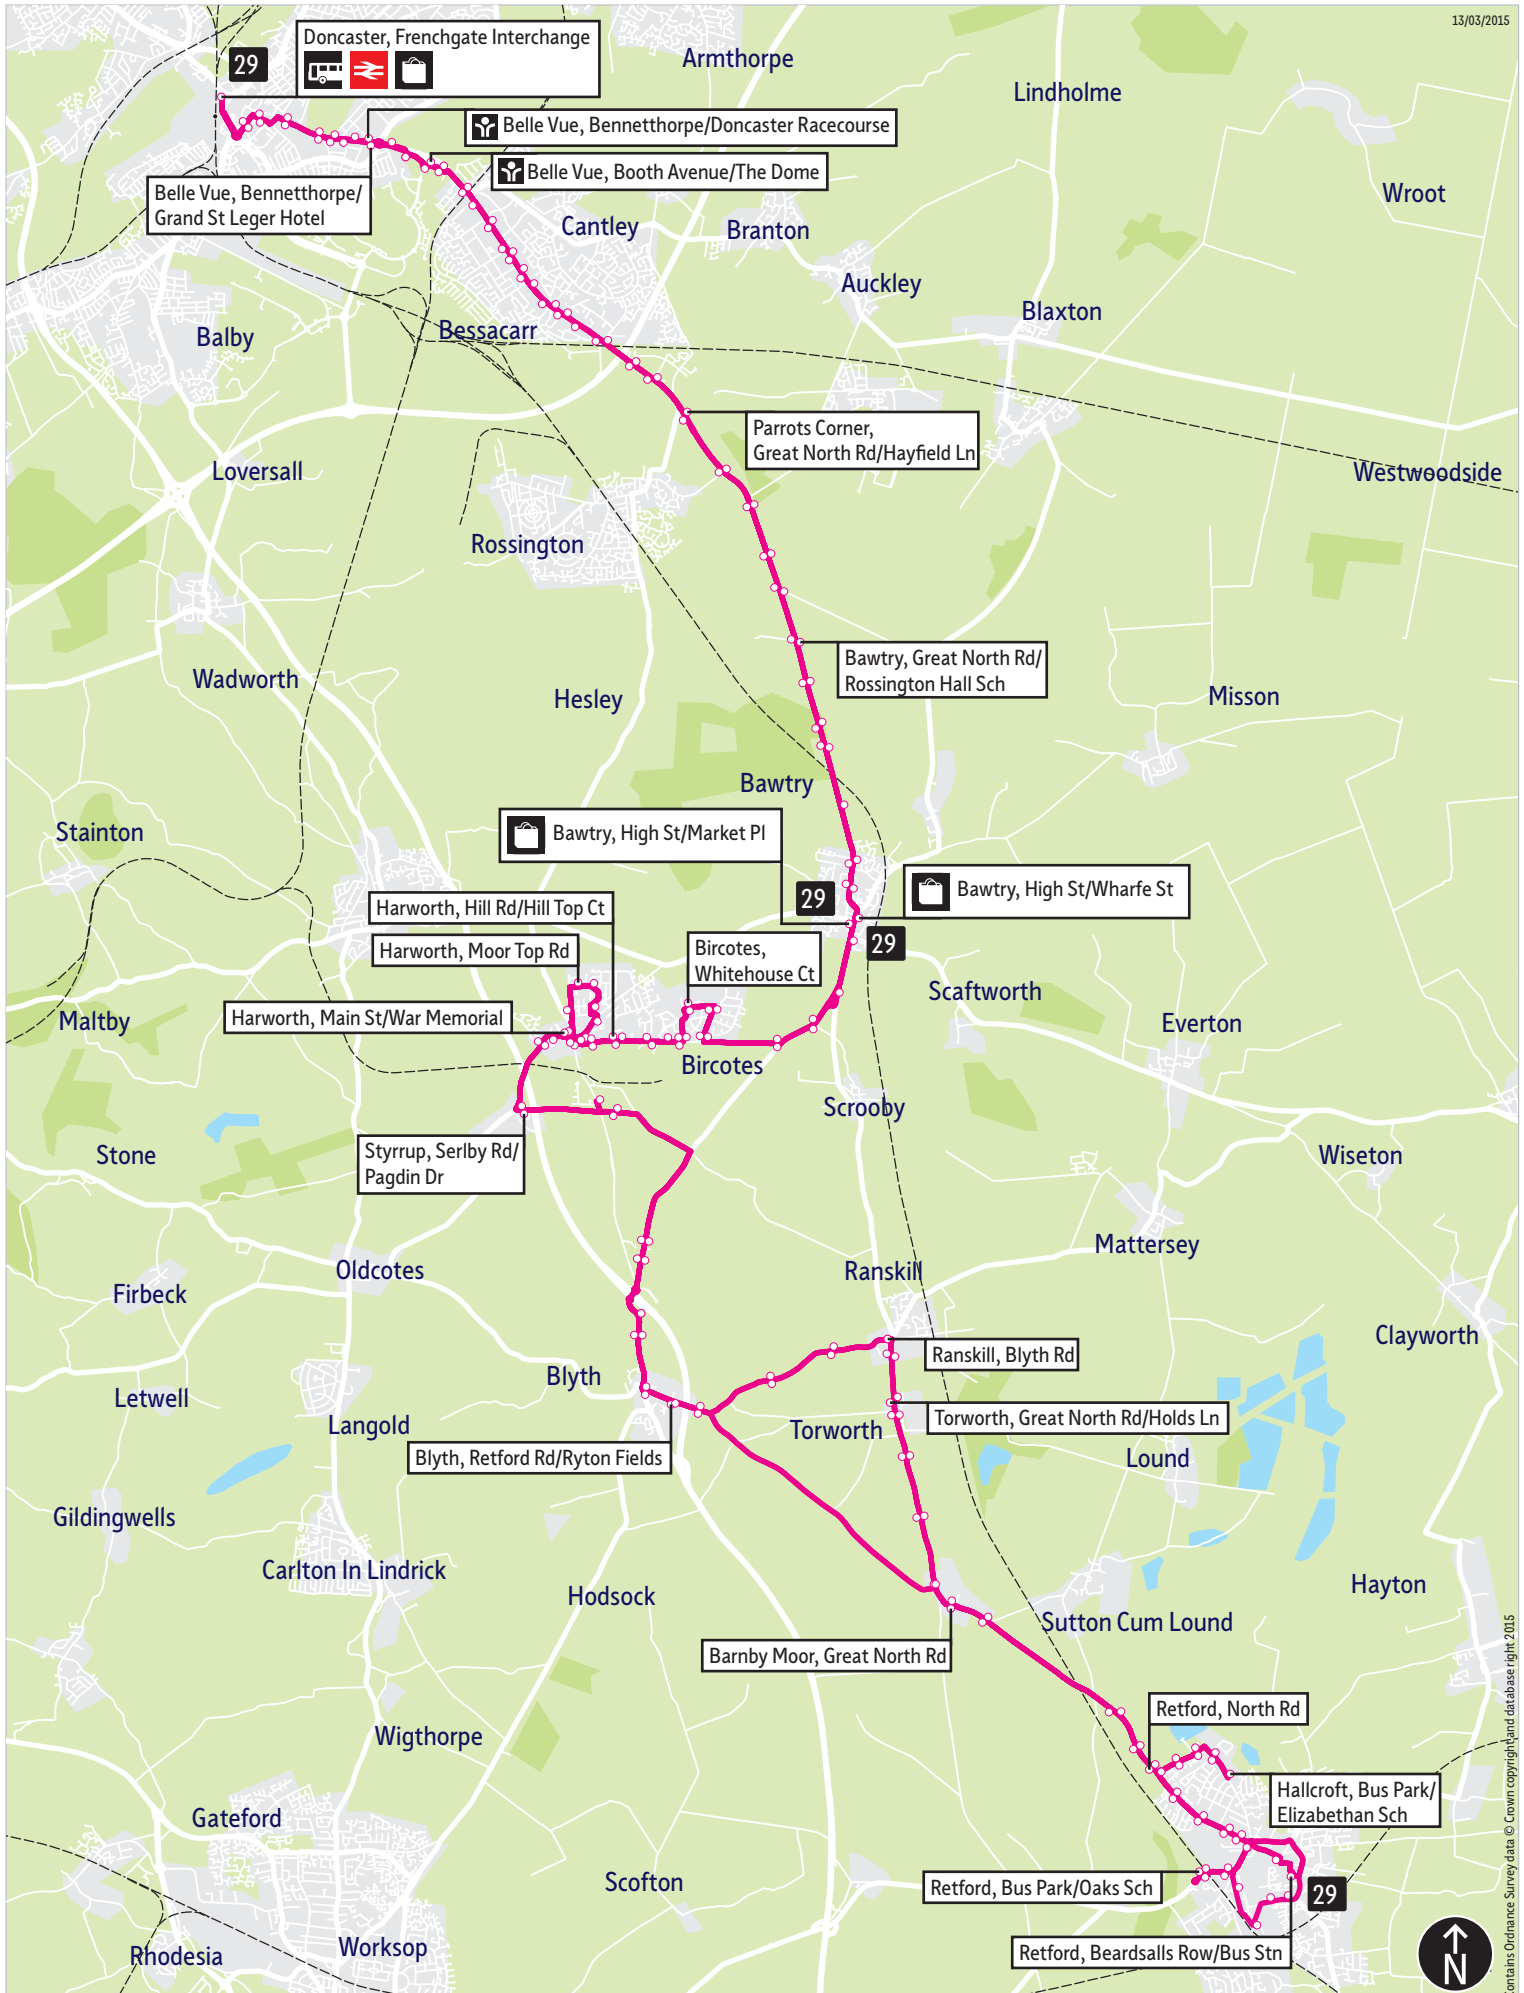

Bus route map for service 29

13/03/2015

- = Terminus point
- = Public transport
- = Shopping area
- = Bus route & stops
- = Rail line & station
- = Tram route & stop