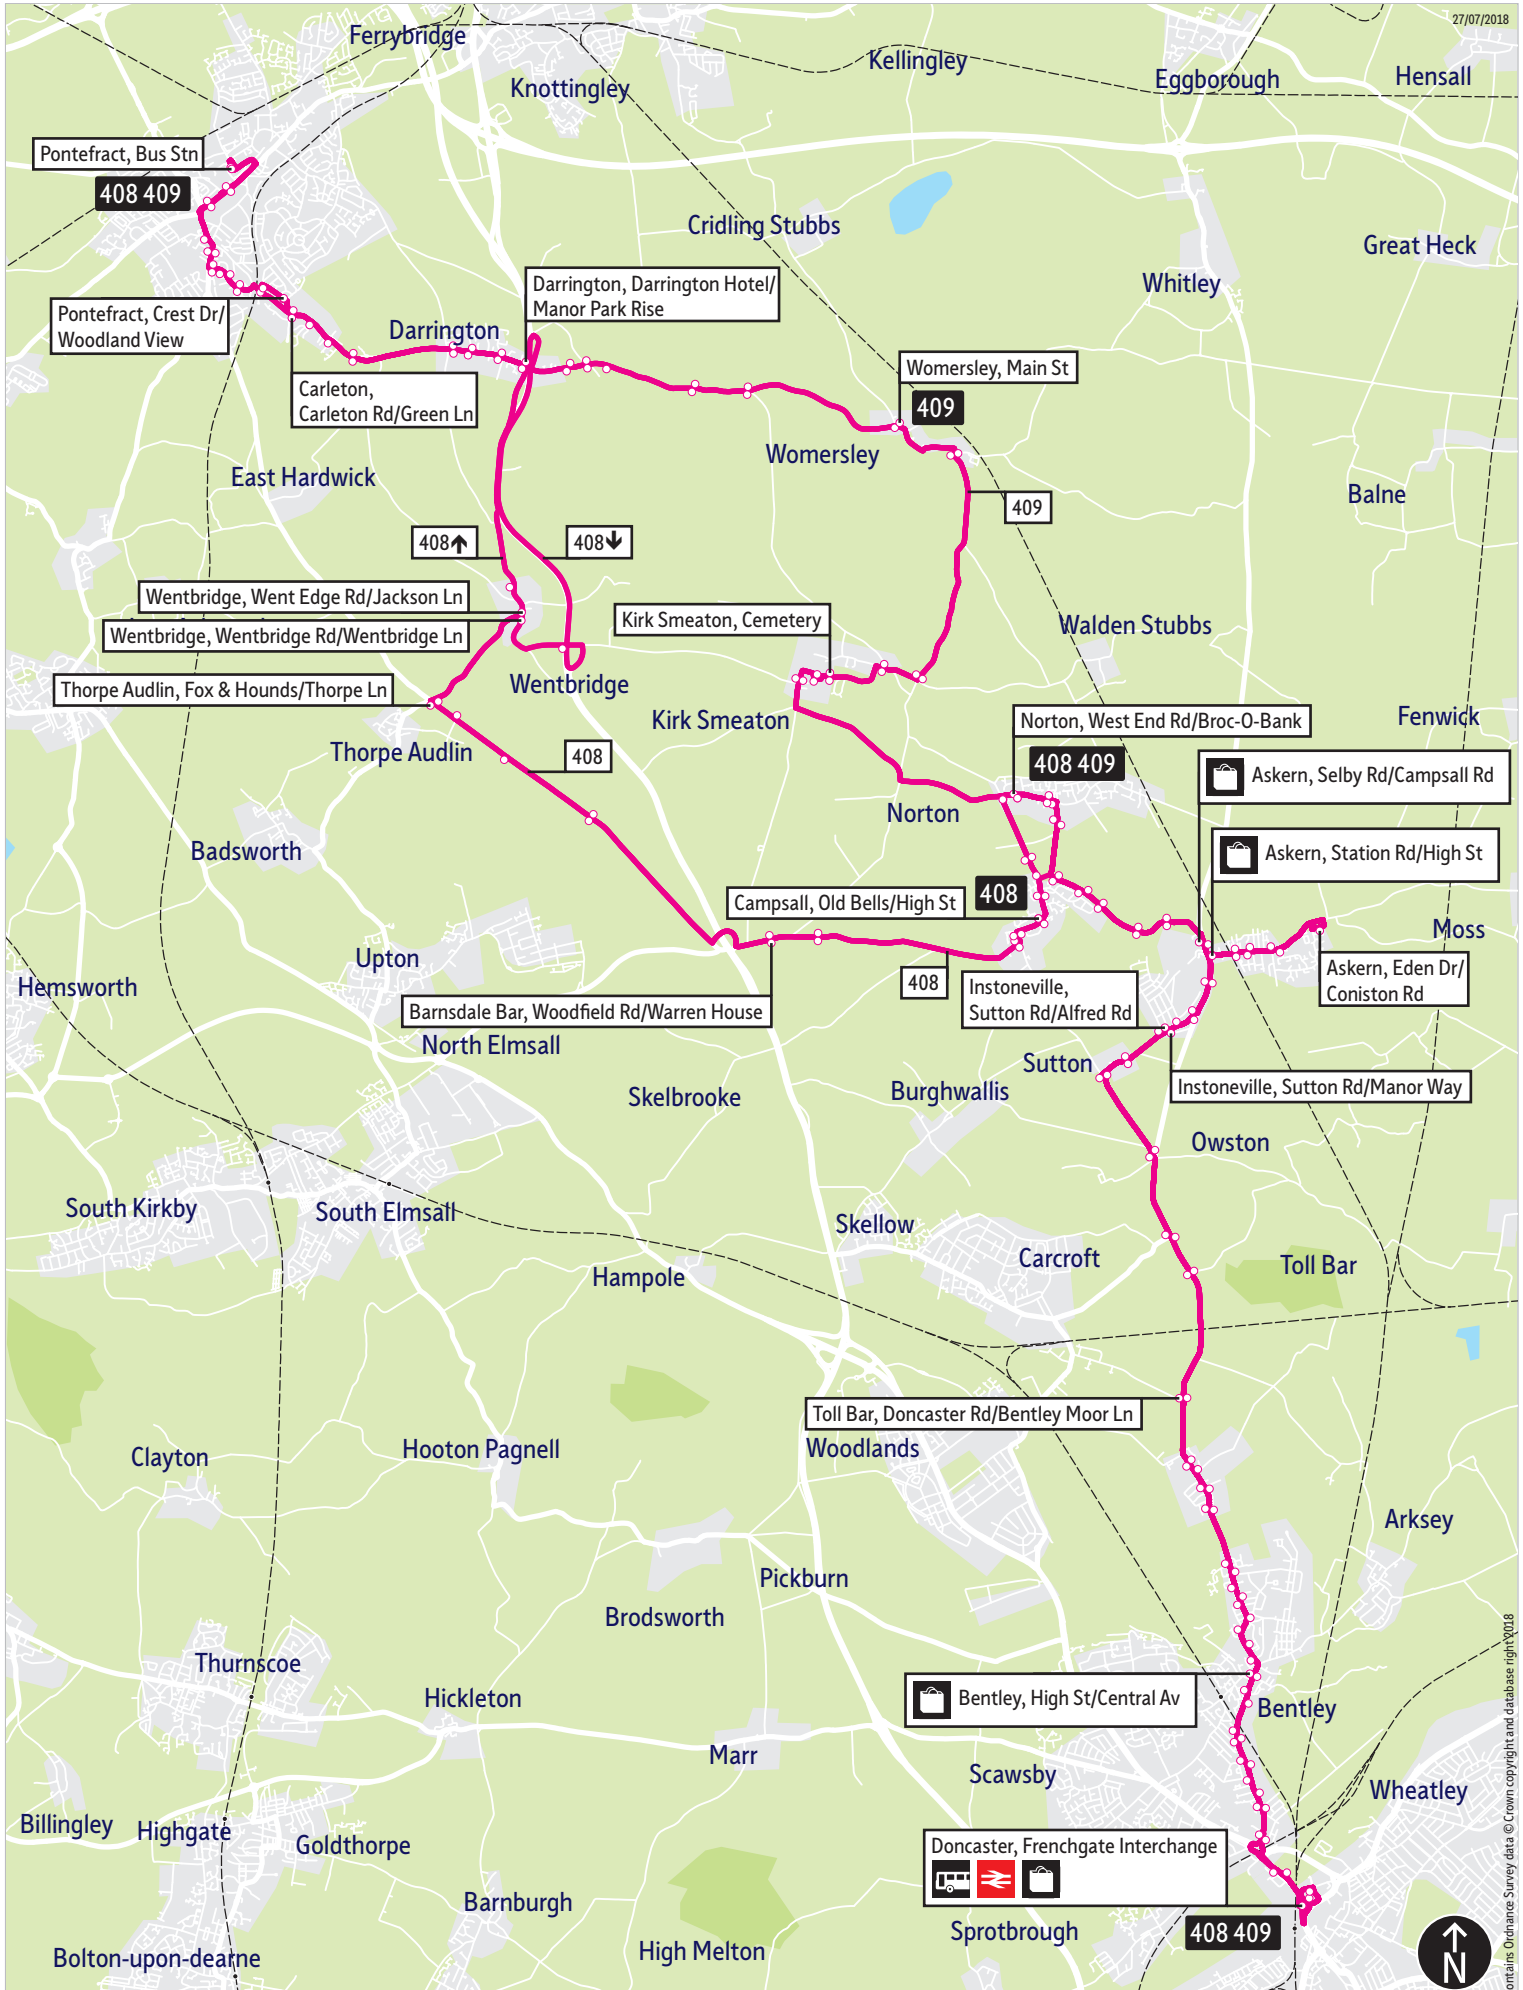

Bus route map for services 408 and 409

27/07/2018

This map is based upon Ordnance Survey material with the permission of Ordnance Survey on behalf of the Controller of Her Majesty's Stationery Office © Crown copyright. Unauthorised reproduction infringes Crown copyright and may lead to prosecution or civil proceedings. SYPTE 100030252 2018

- = Terminus point
- = Public transport
- = Shopping area
- = Bus route & stops
- = Rail line & station
- = Tram route & stop