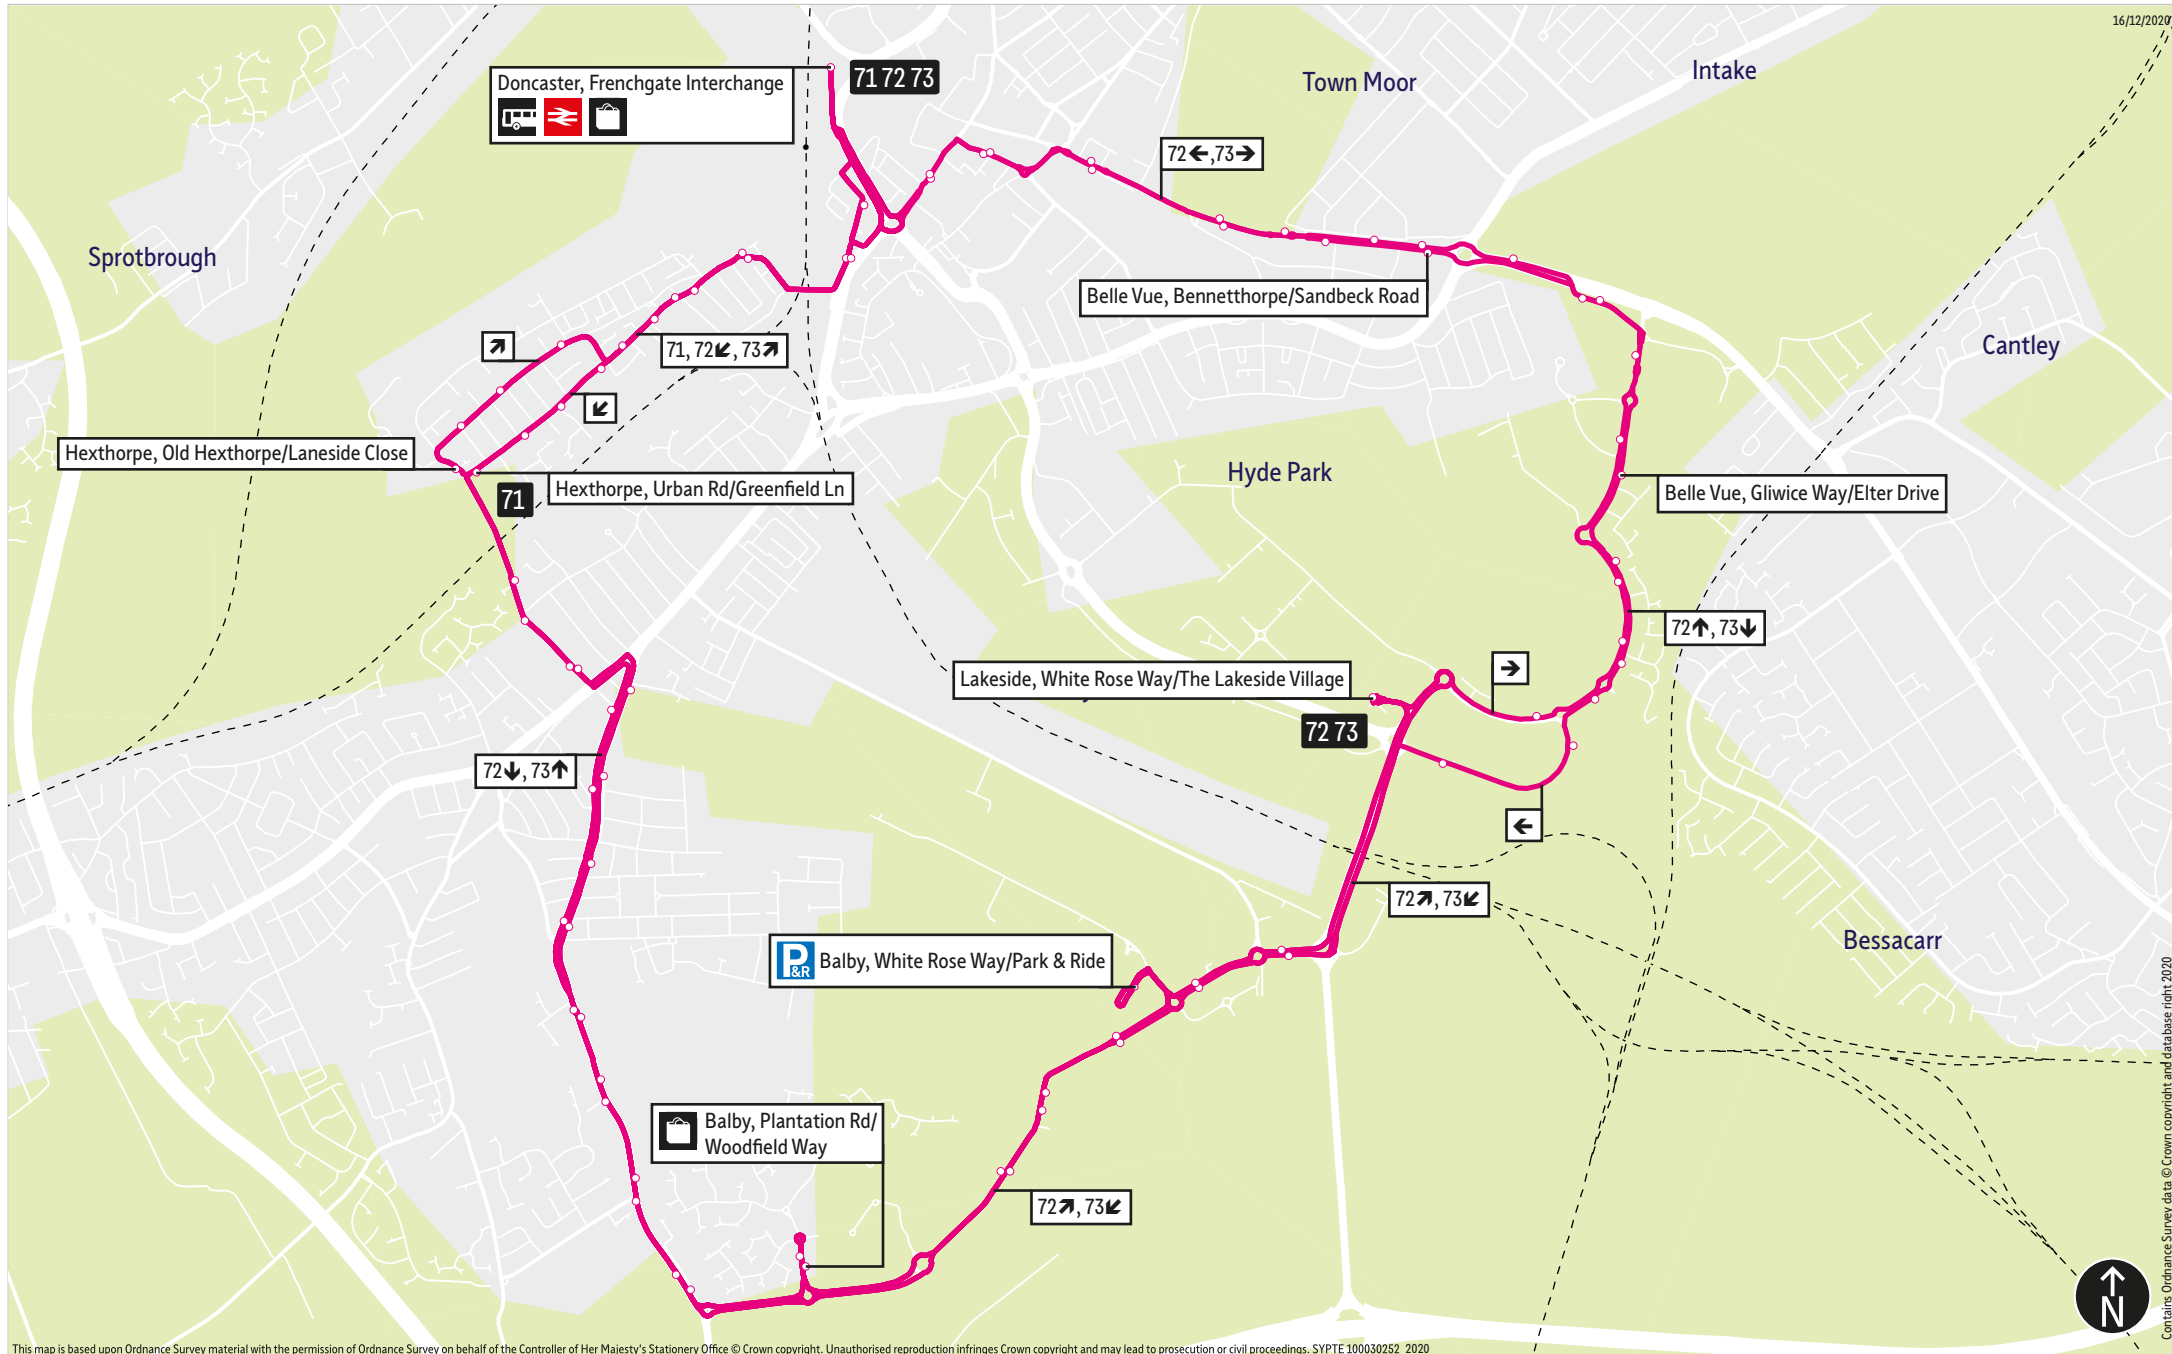

Bus route map for services 71, 72 and 73

■ = Terminus point
= Public transport
= Shopping area
= Bus route & stops
= Rail line & station
= Tram route & stop

16/12/2020