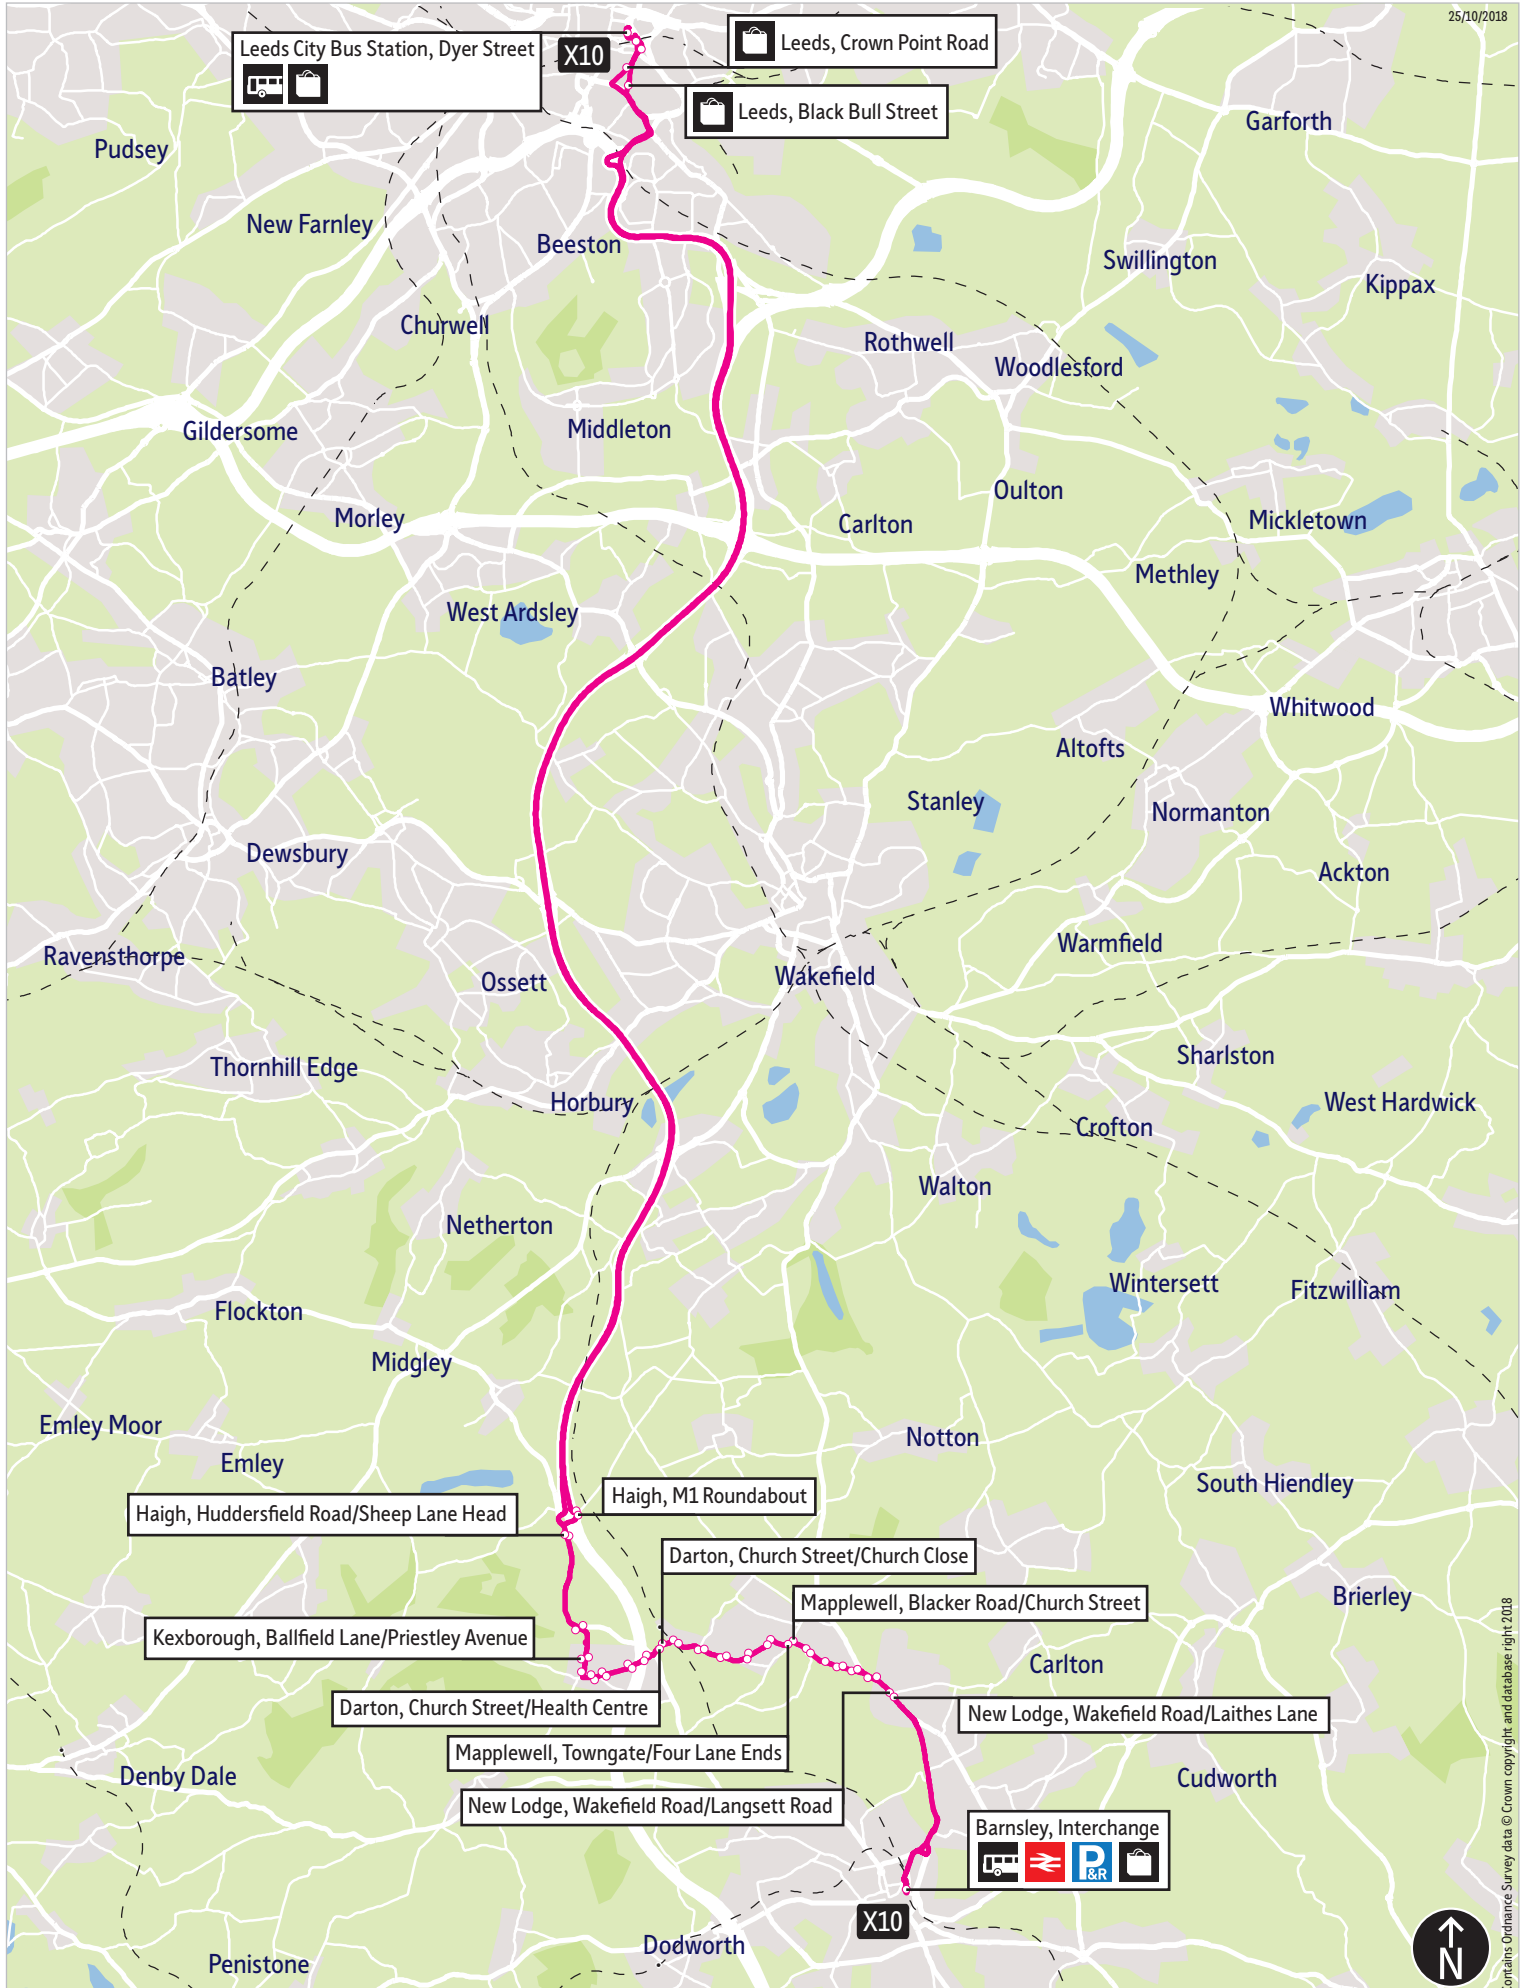

Bus route map for service X10

25/10/2018

This map is based upon Ordnance Survey material with the permission of Ordnance Survey on behalf of the Controller of Her Majesty's Stationery Office © Crown copyright. Unauthorised reproduction infringes Crown copyright and may lead to prosecution or civil proceedings. SYPT 100030252. 2018

■ = Terminus point
🚏 = Bus stop
🚆 = Rail station
🚊 = Tram stop
P = Public transport
🛒 = Shopping area
—●— = Bus route & stops
- - - - = Rail line & station
—●— = Tram route & stop