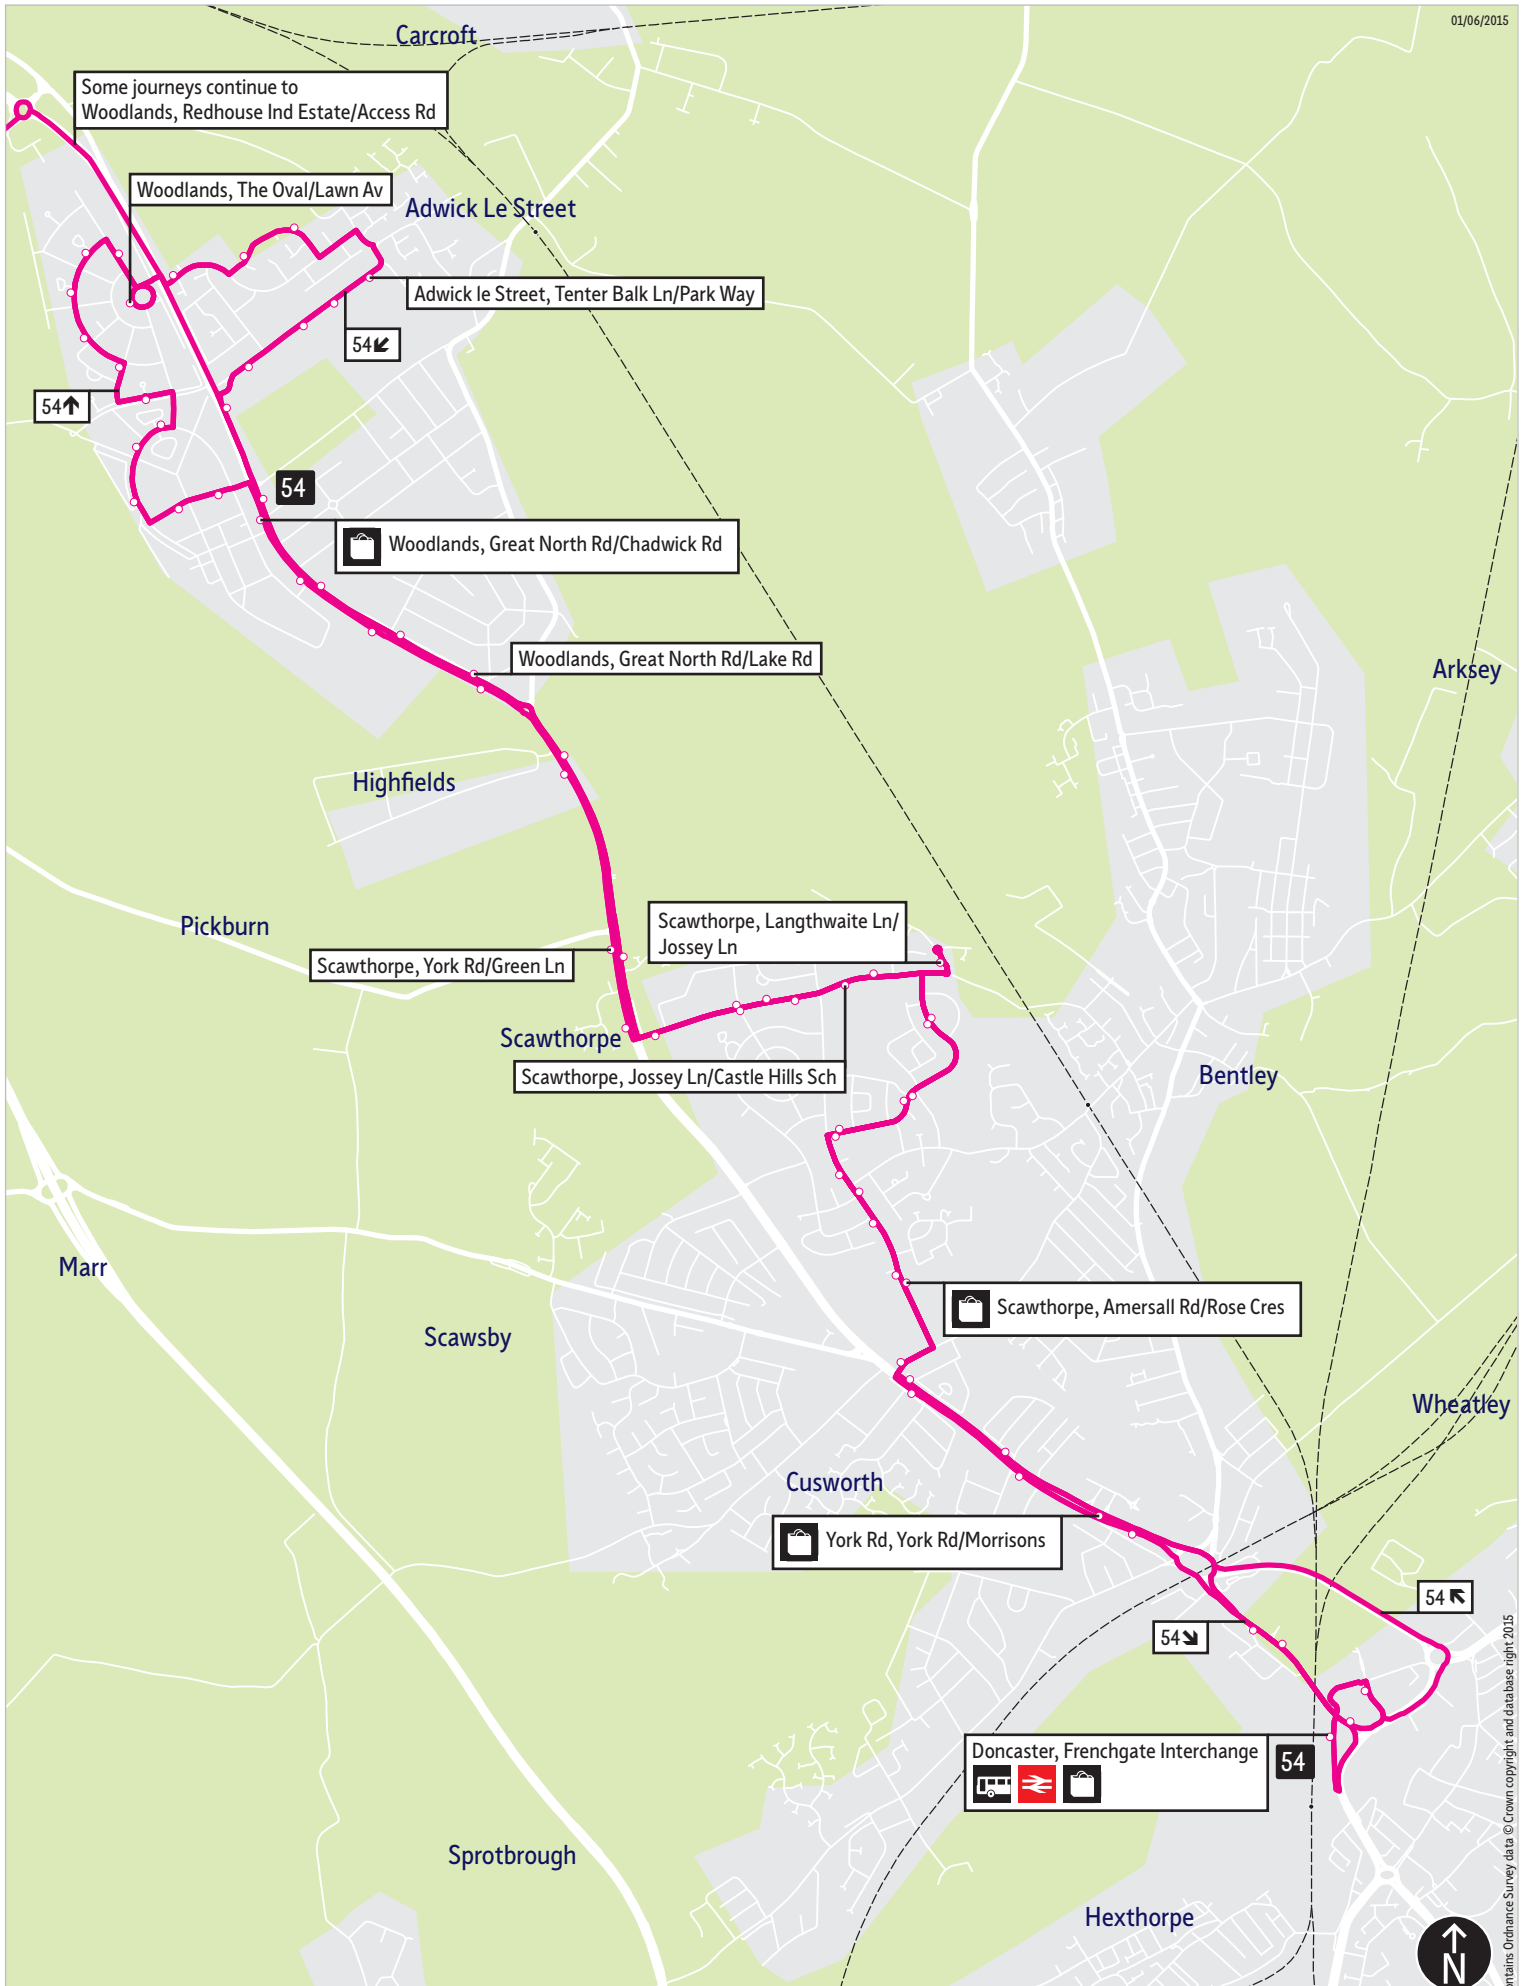

Bus route map for service 54

01/06/2015

- = Terminus point
- = Public transport
- = Shopping area
- = Bus route & stops
- = Rail line & station
- = Tram route & stop