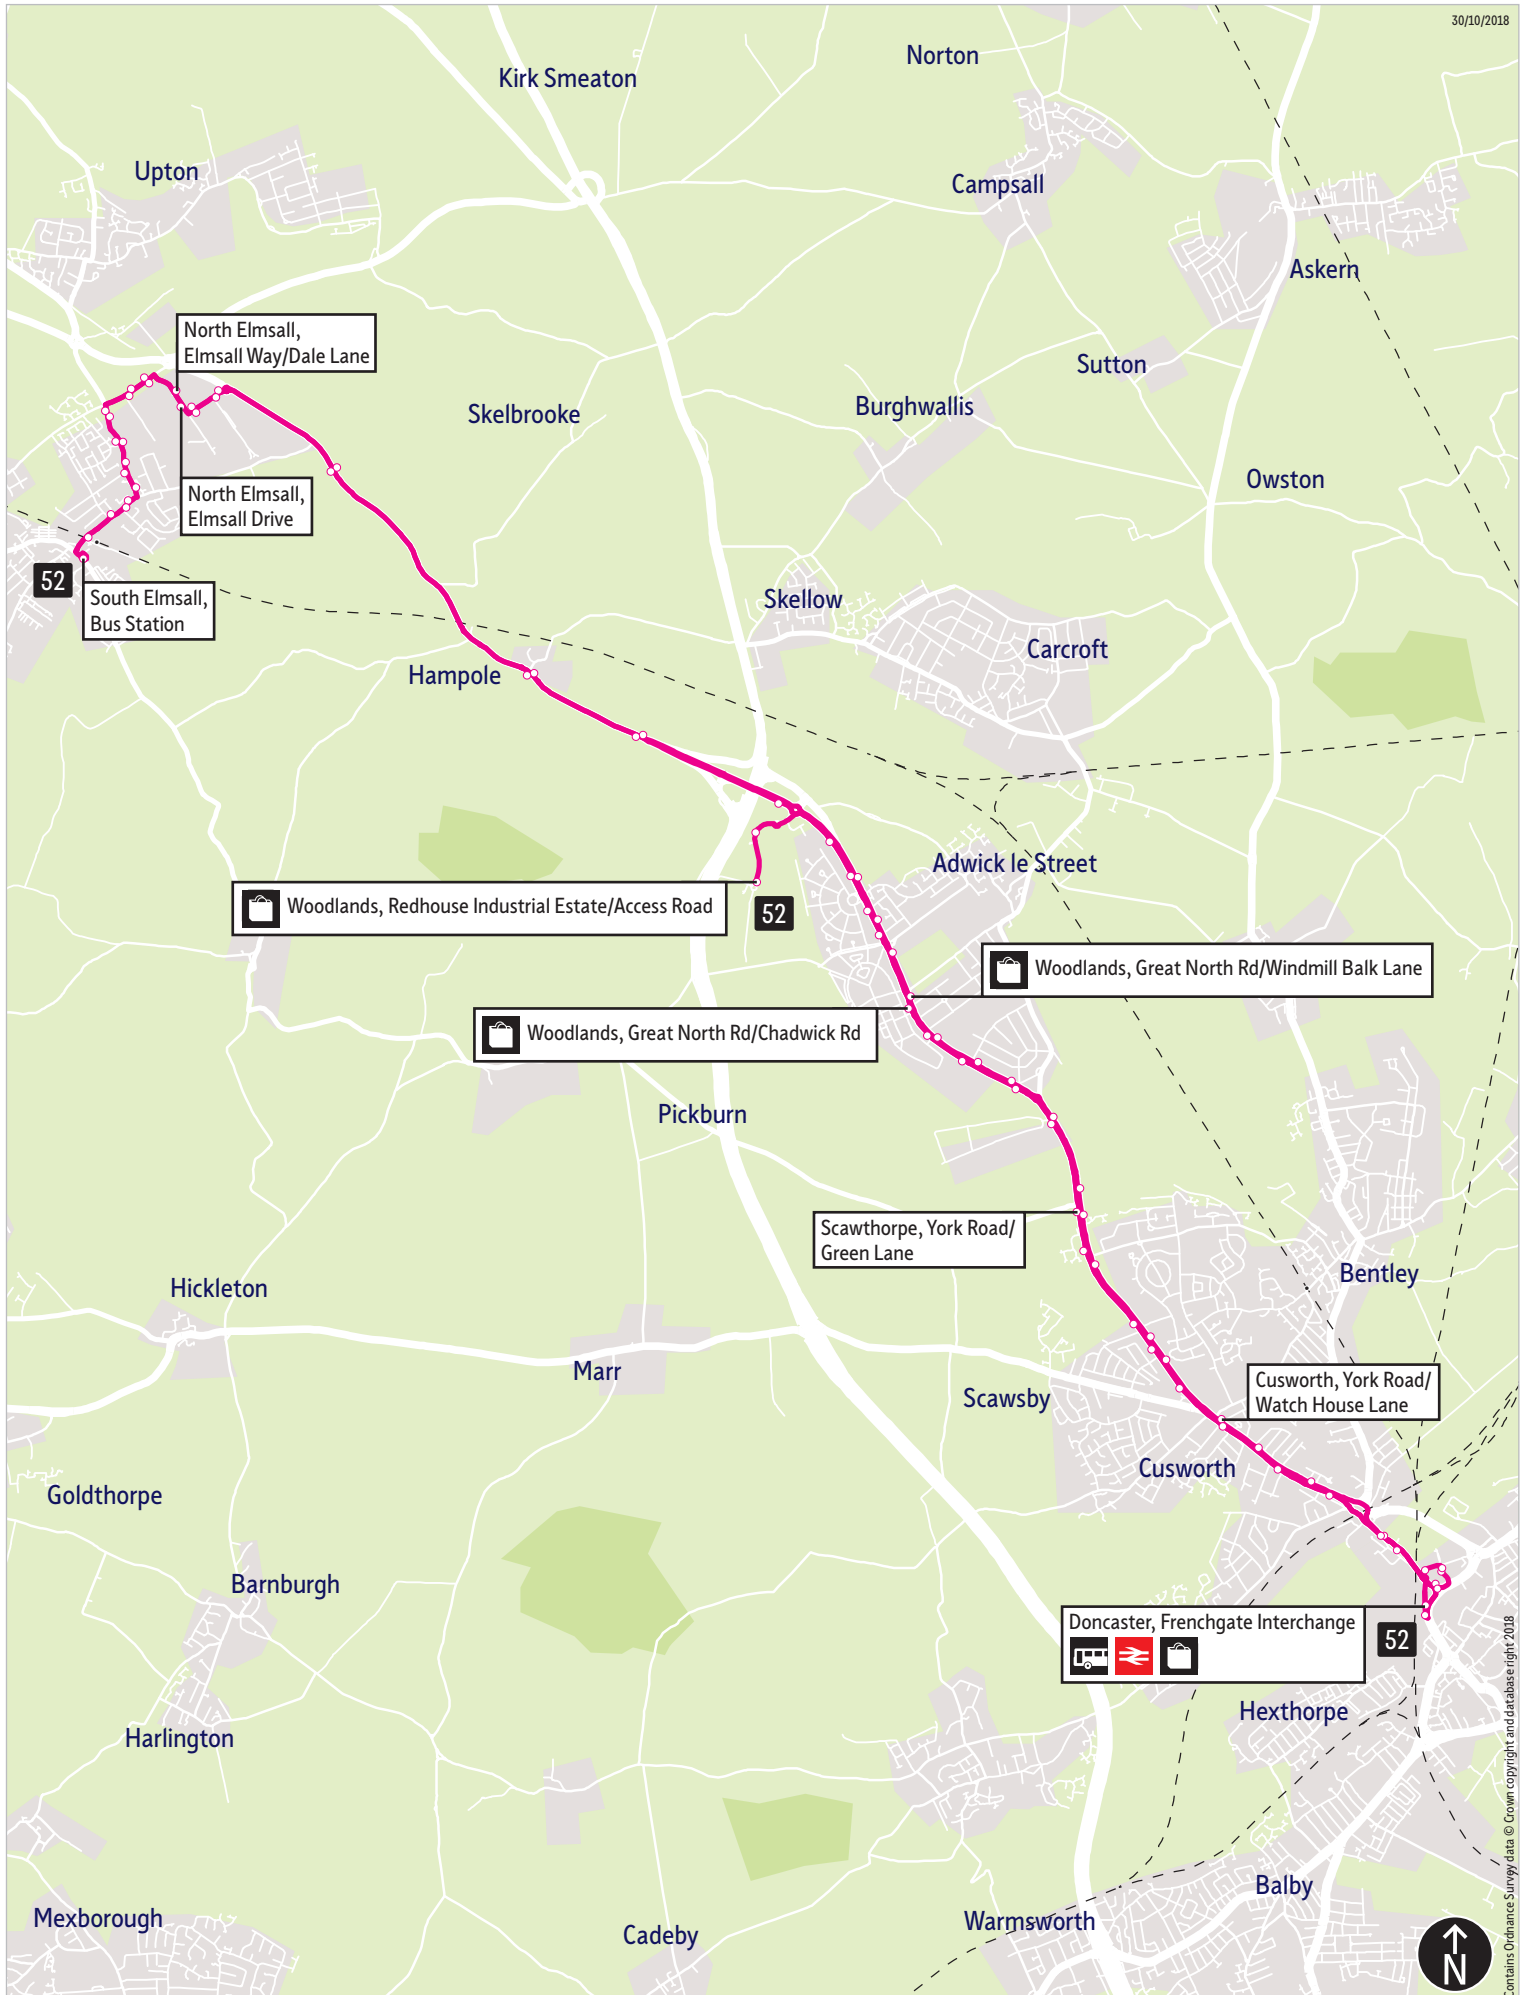

Bus route map for service 52

30/10/2018

This map is based upon Ordnance Survey material with the permission of Ordnance Survey on behalf of the Controller of Her Majesty's Stationery Office © Crown copyright. Unauthorised reproduction infringes Crown copyright and may lead to prosecution or civil proceedings. SYPTE:100030252 2018

■ = Terminus point
= Public transport
= Shopping area
= Bus route & stops
= Rail line & station
= Tram route & stop