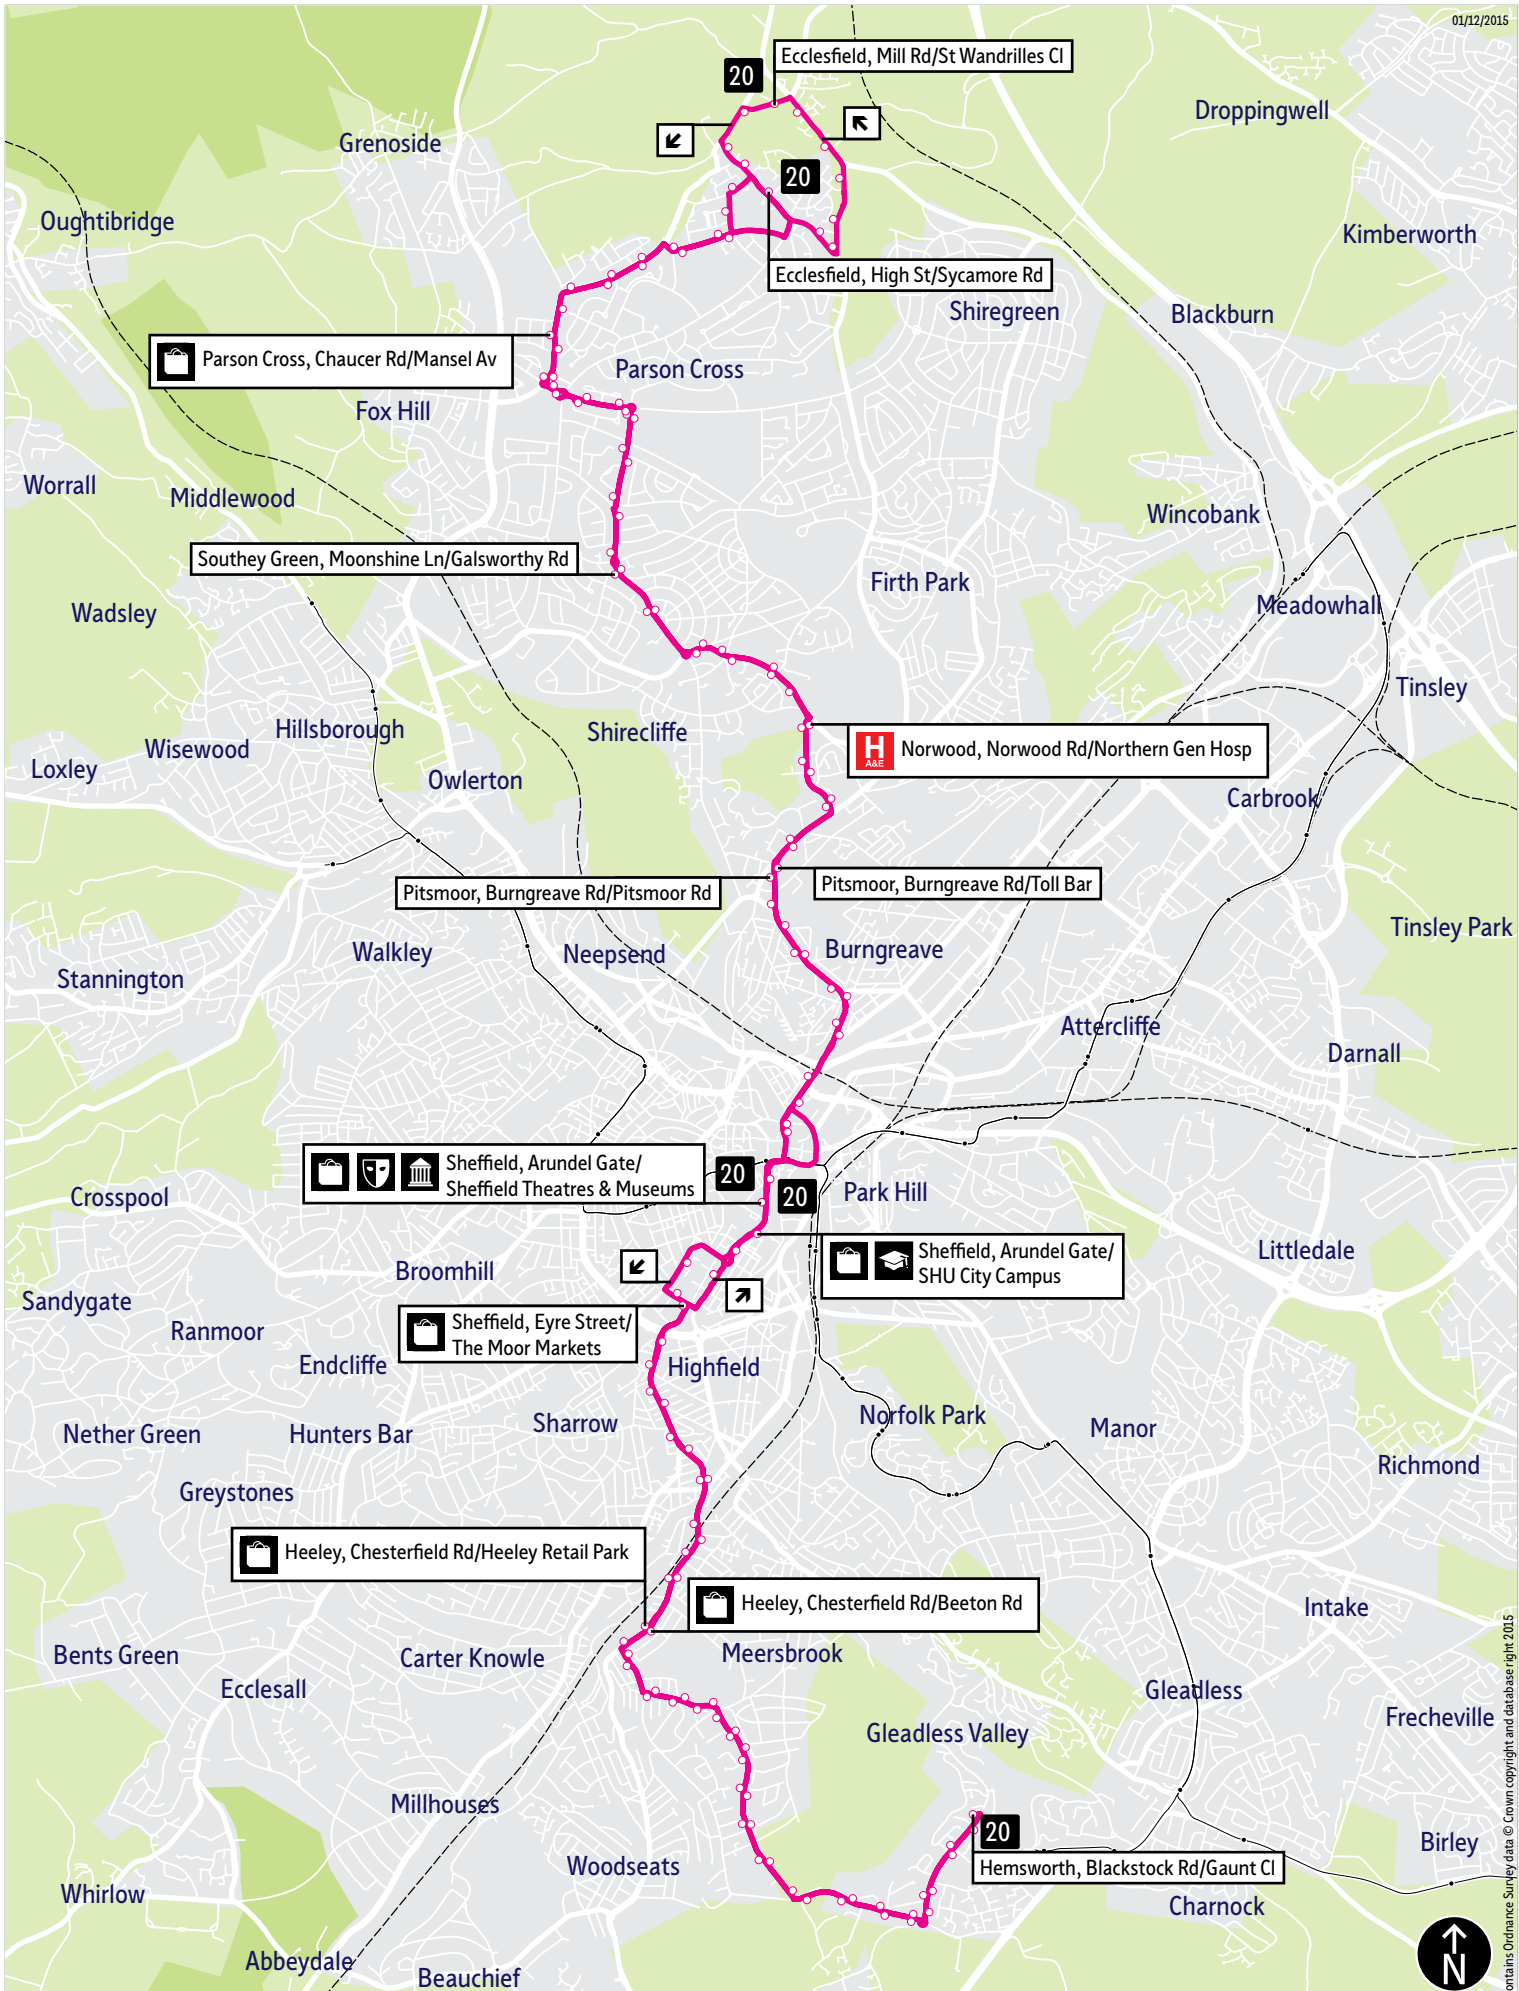

Bus route map for service 20

01/12/2015

- = Terminus point
- = Public transport
- = Shopping area
- = Bus route & stops
- = Rail line & station
- = Tram route & stop

Contains Ordnance Survey data © Crown copyright and database right 2015