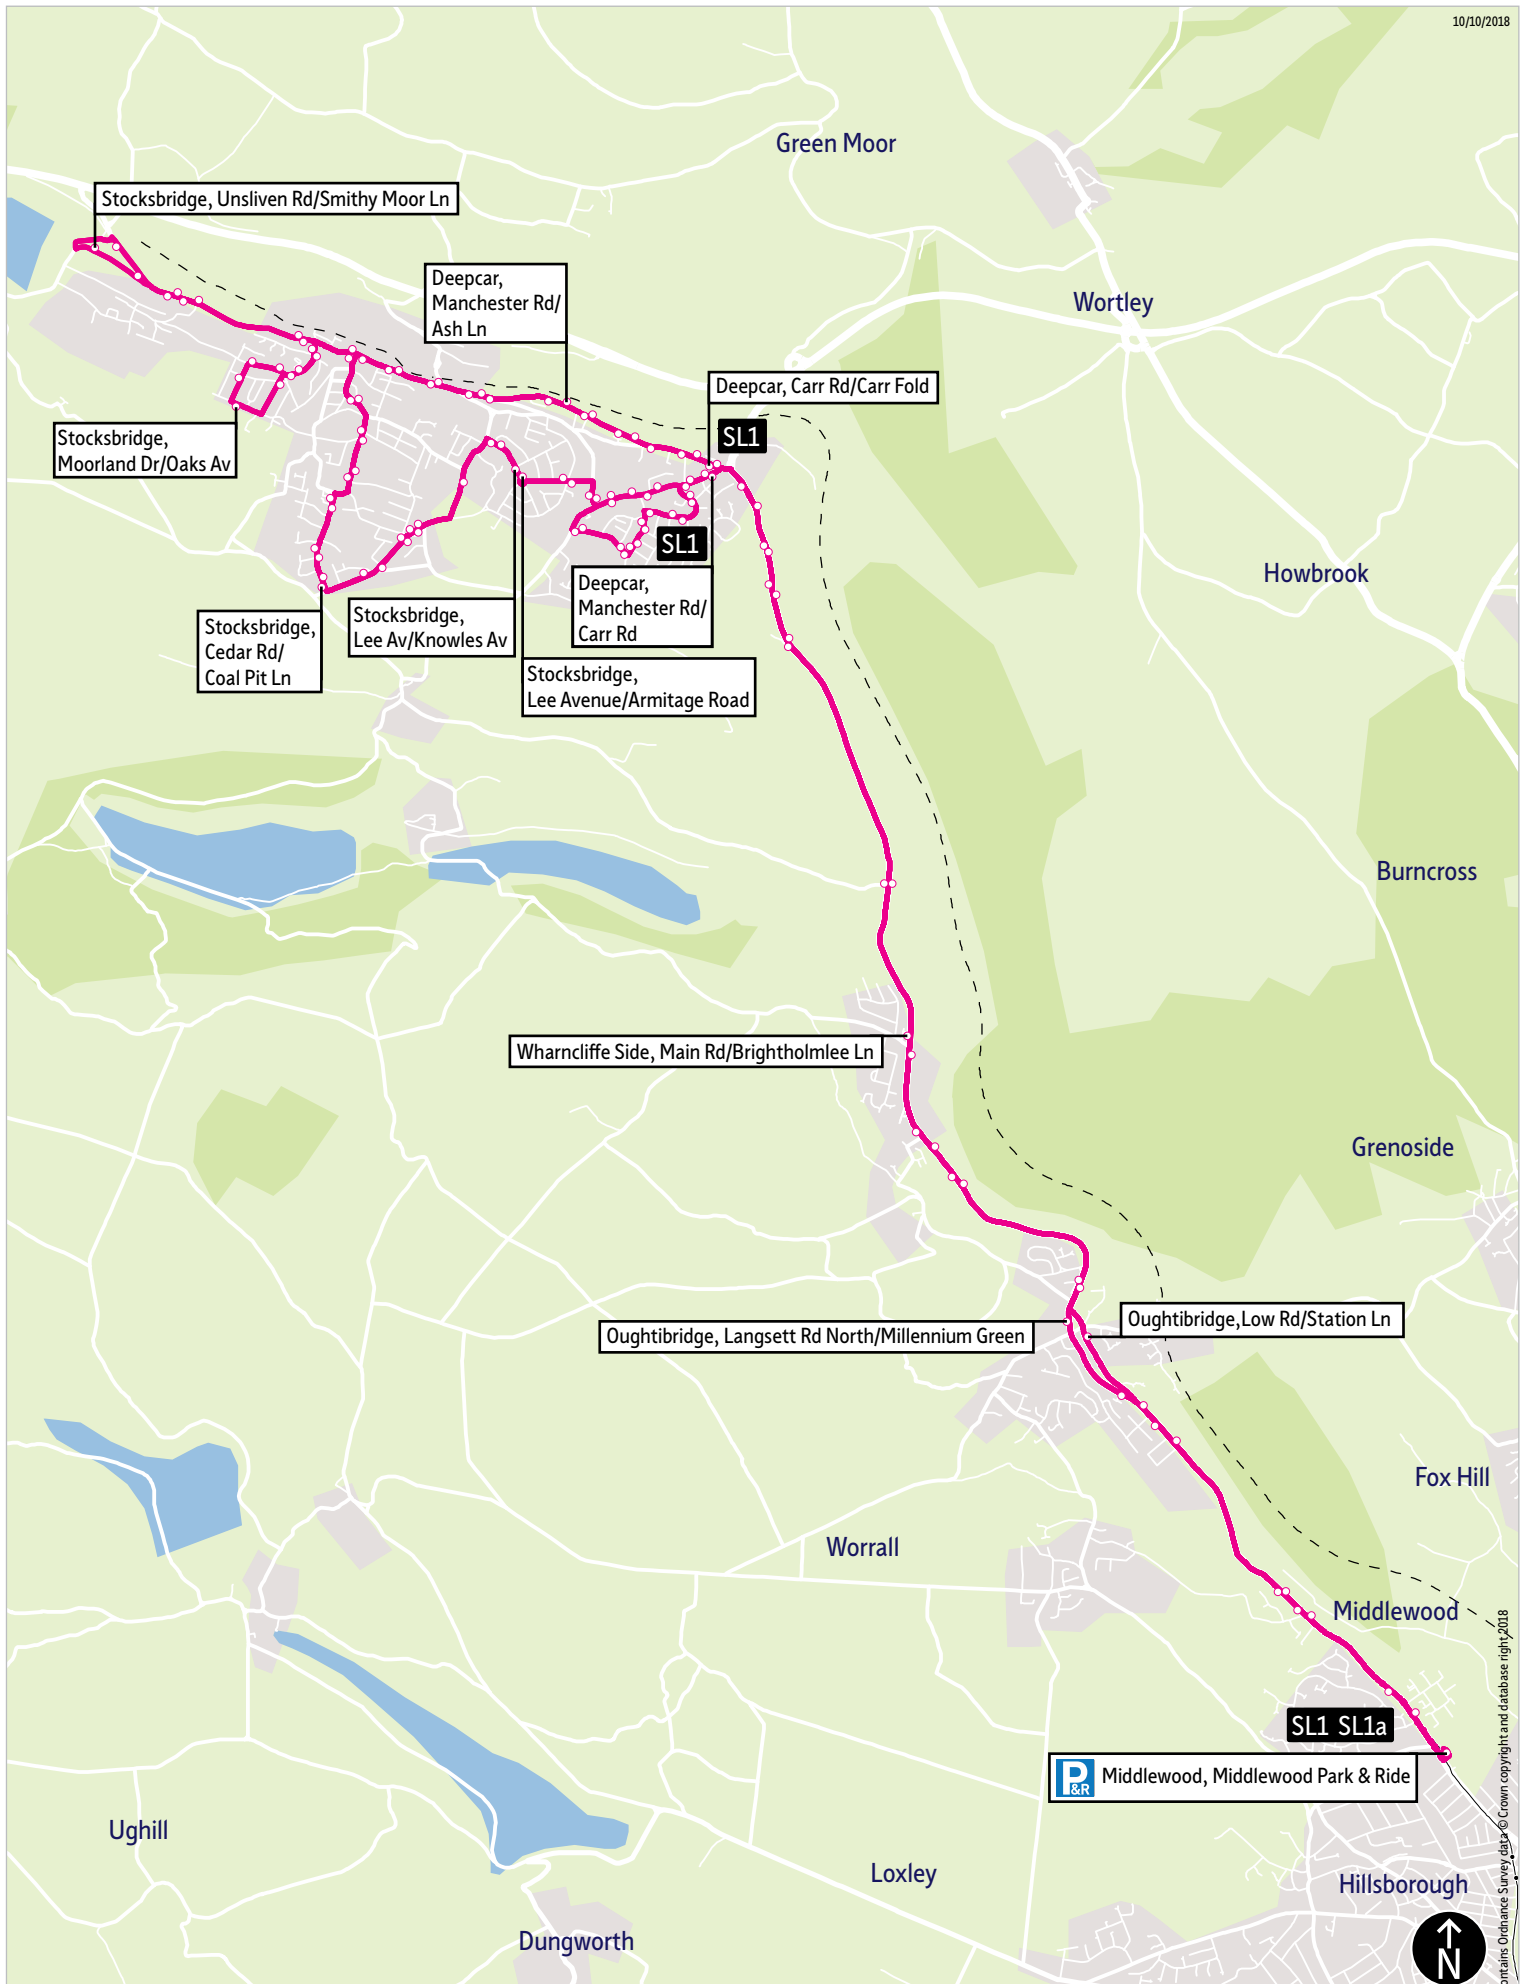

Bus route map for services SL1 and SL1a

10/10/2018

- = Terminus point
- = Public transport
- = Shopping area
- = Bus route & stops
- = Rail line & station
- = Tram route & stop

Contains Ordnance Survey data © Crown copyright and database right, 2018