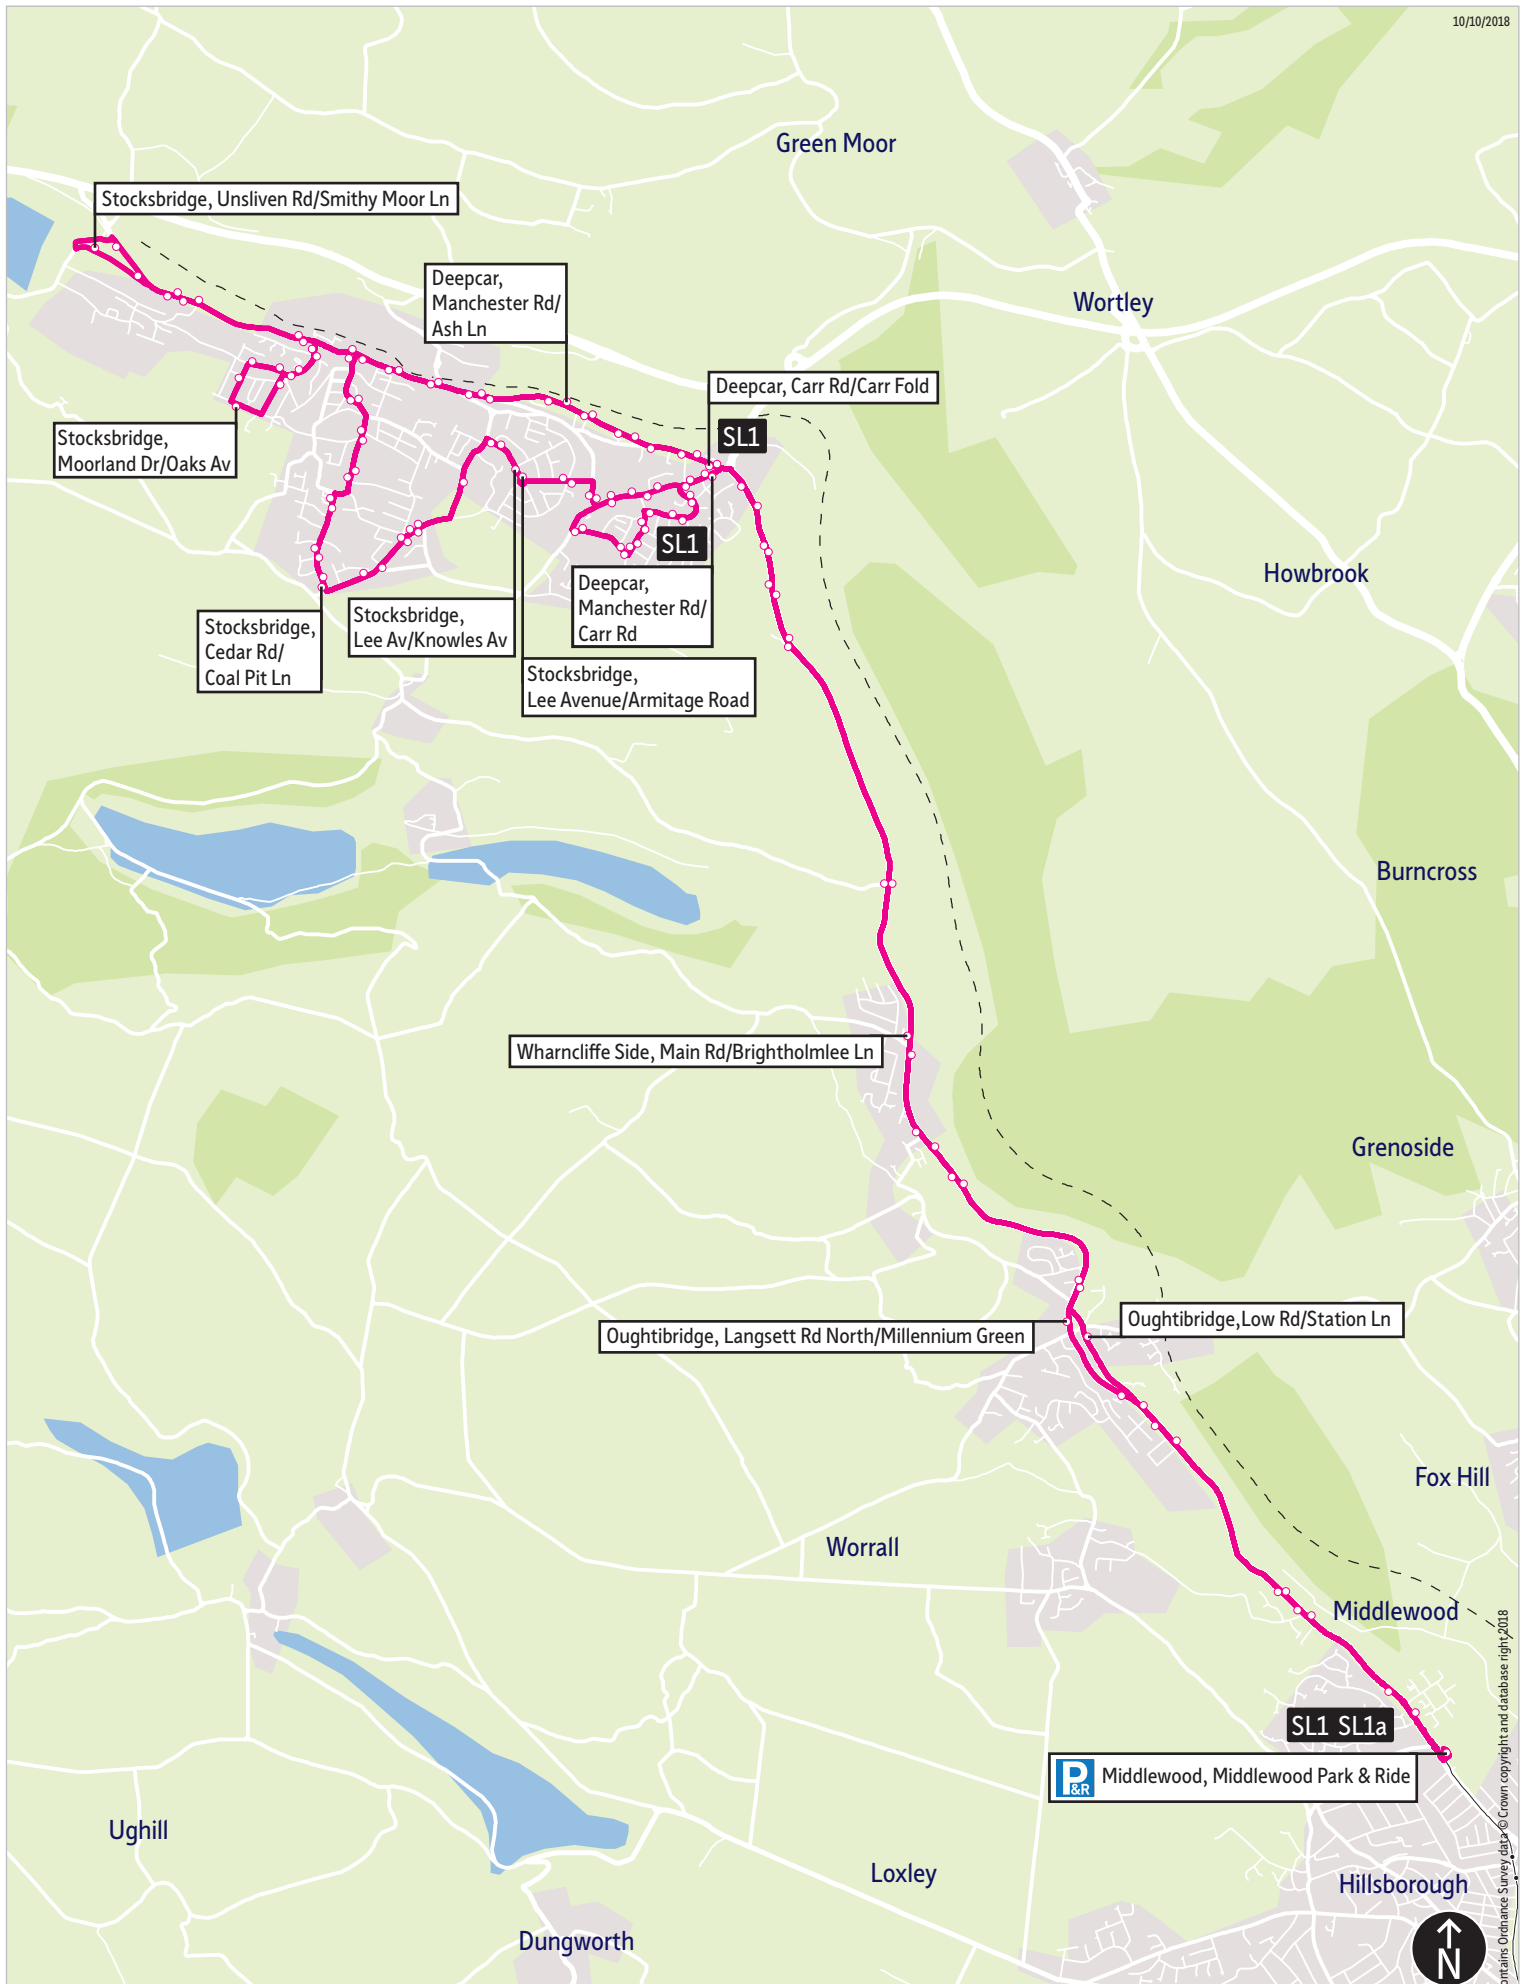

Bus route map for services SL1 and SL1a

10/10/2018

This map is based upon Ordnance Survey material with the permission of Ordnance Survey on behalf of the Controller of Her Majesty's Stationery Office © Crown copyright. Unauthorised reproduction infringes Crown copyright and may lead to prosecution or civil proceedings. SYPT 100030252 2018

■ = Terminus point
🚏 = Public transport
🛒 = Shopping area
🚌 = Bus route & stops
🚉 = Rail line & station
🚊 = Tram route & stop

Contains Ordnance Survey data © Crown copyright and database right, 2018