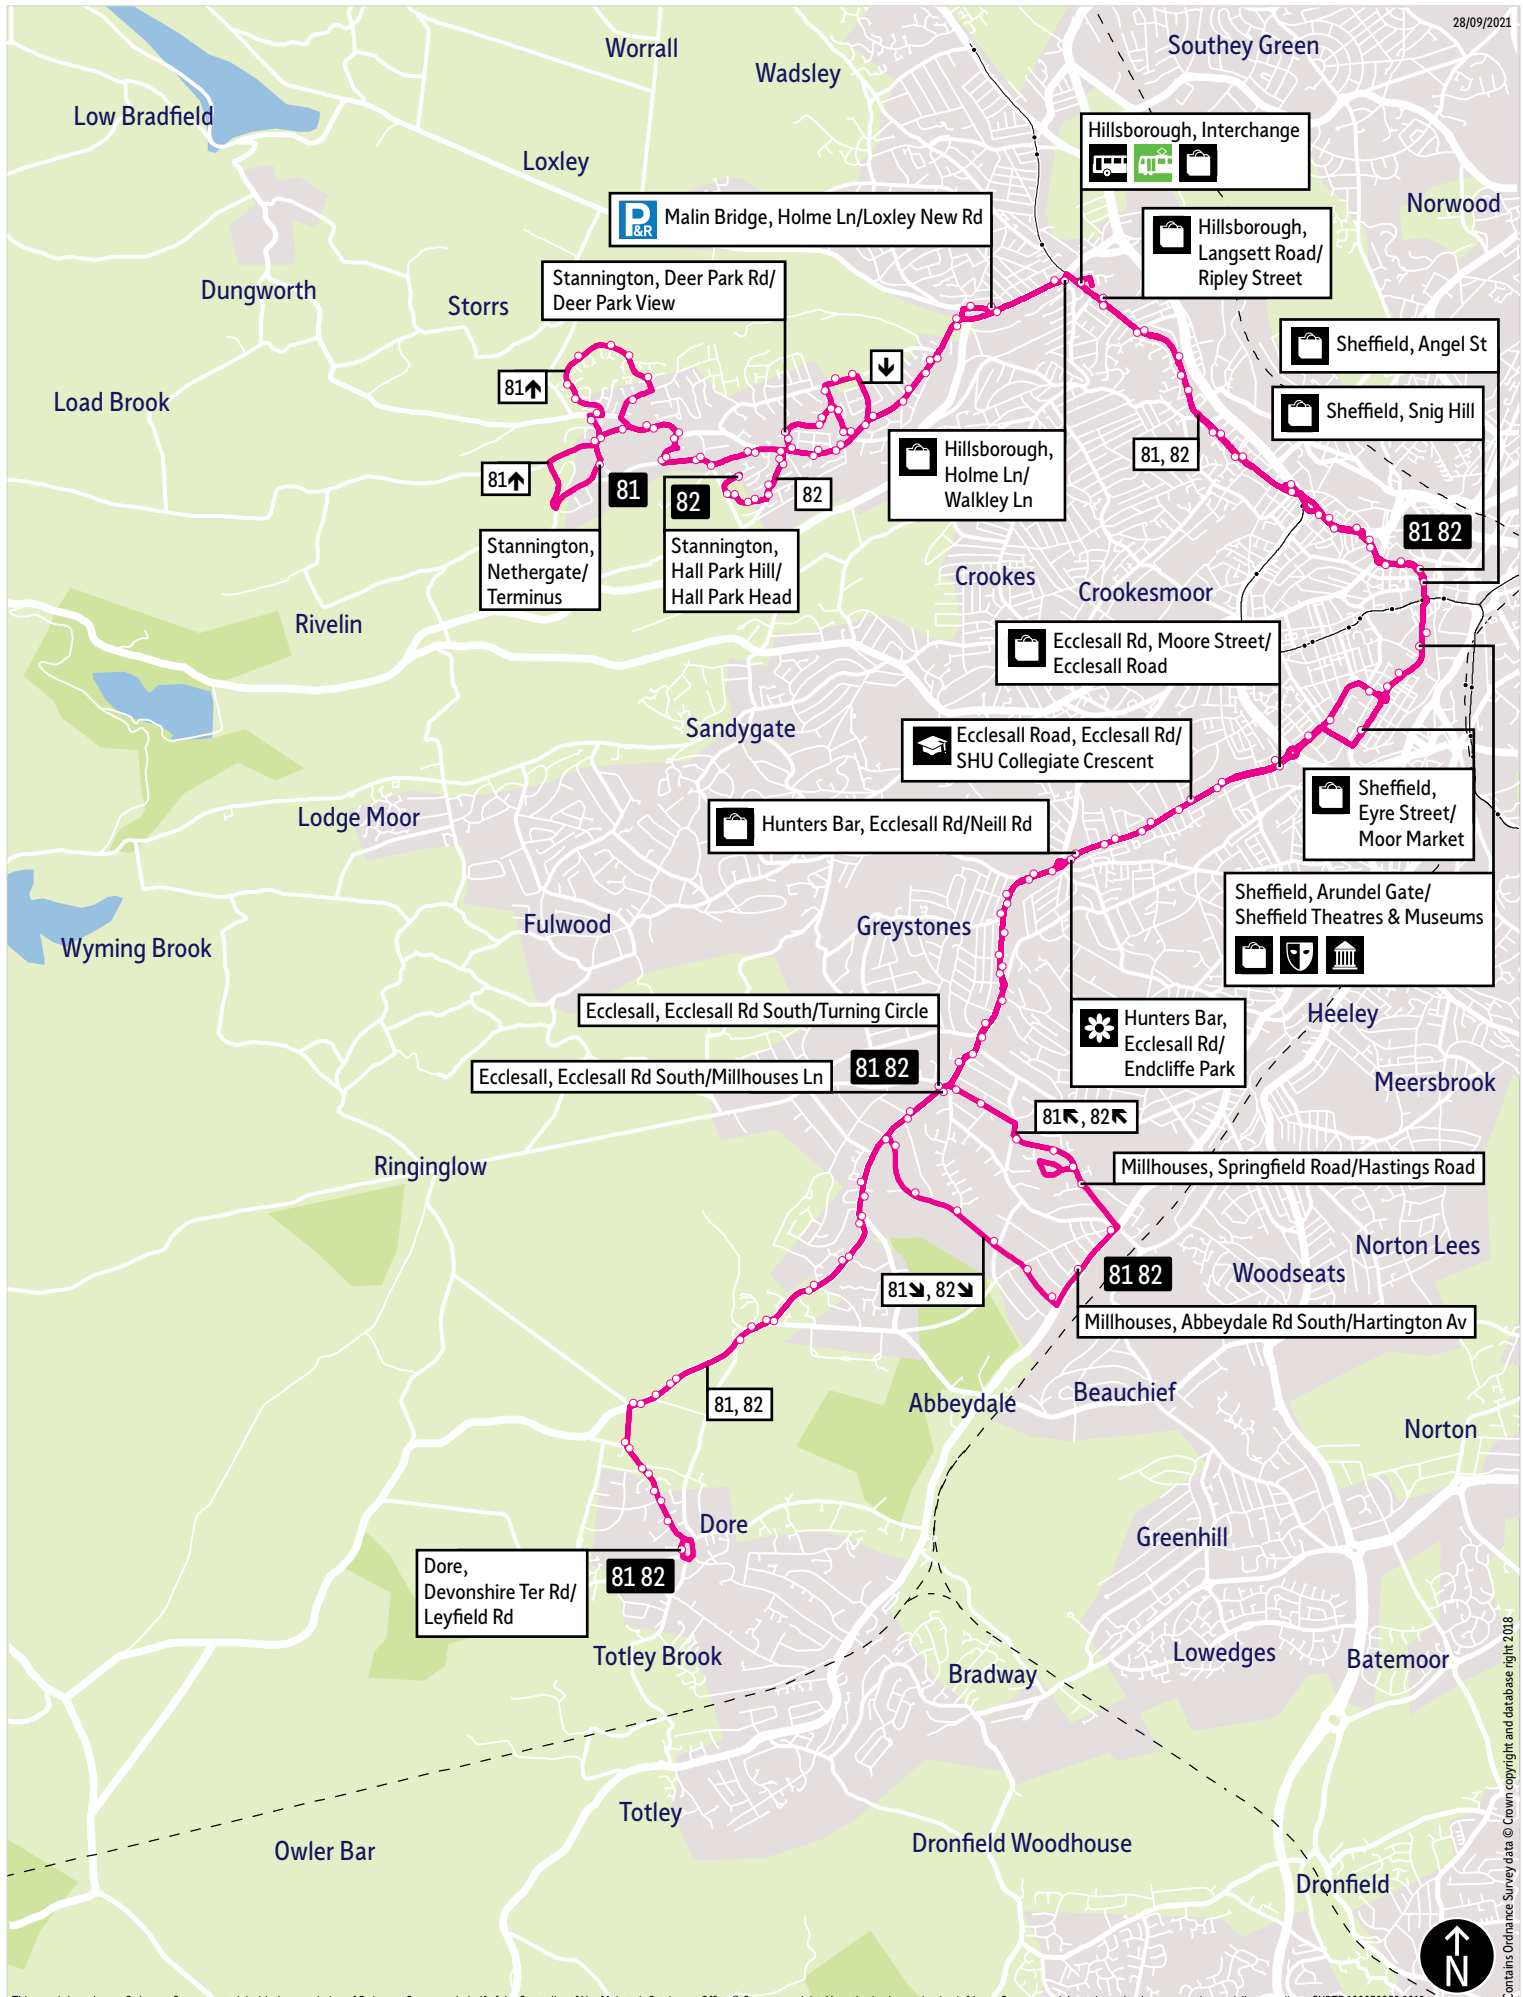

Bus route map for services 81 and 82

28/09/2021

- = Terminus point
- = Public transport
- = Shopping area
- = Bus route & stops
- = Rail line & station
- = Tram route & stop