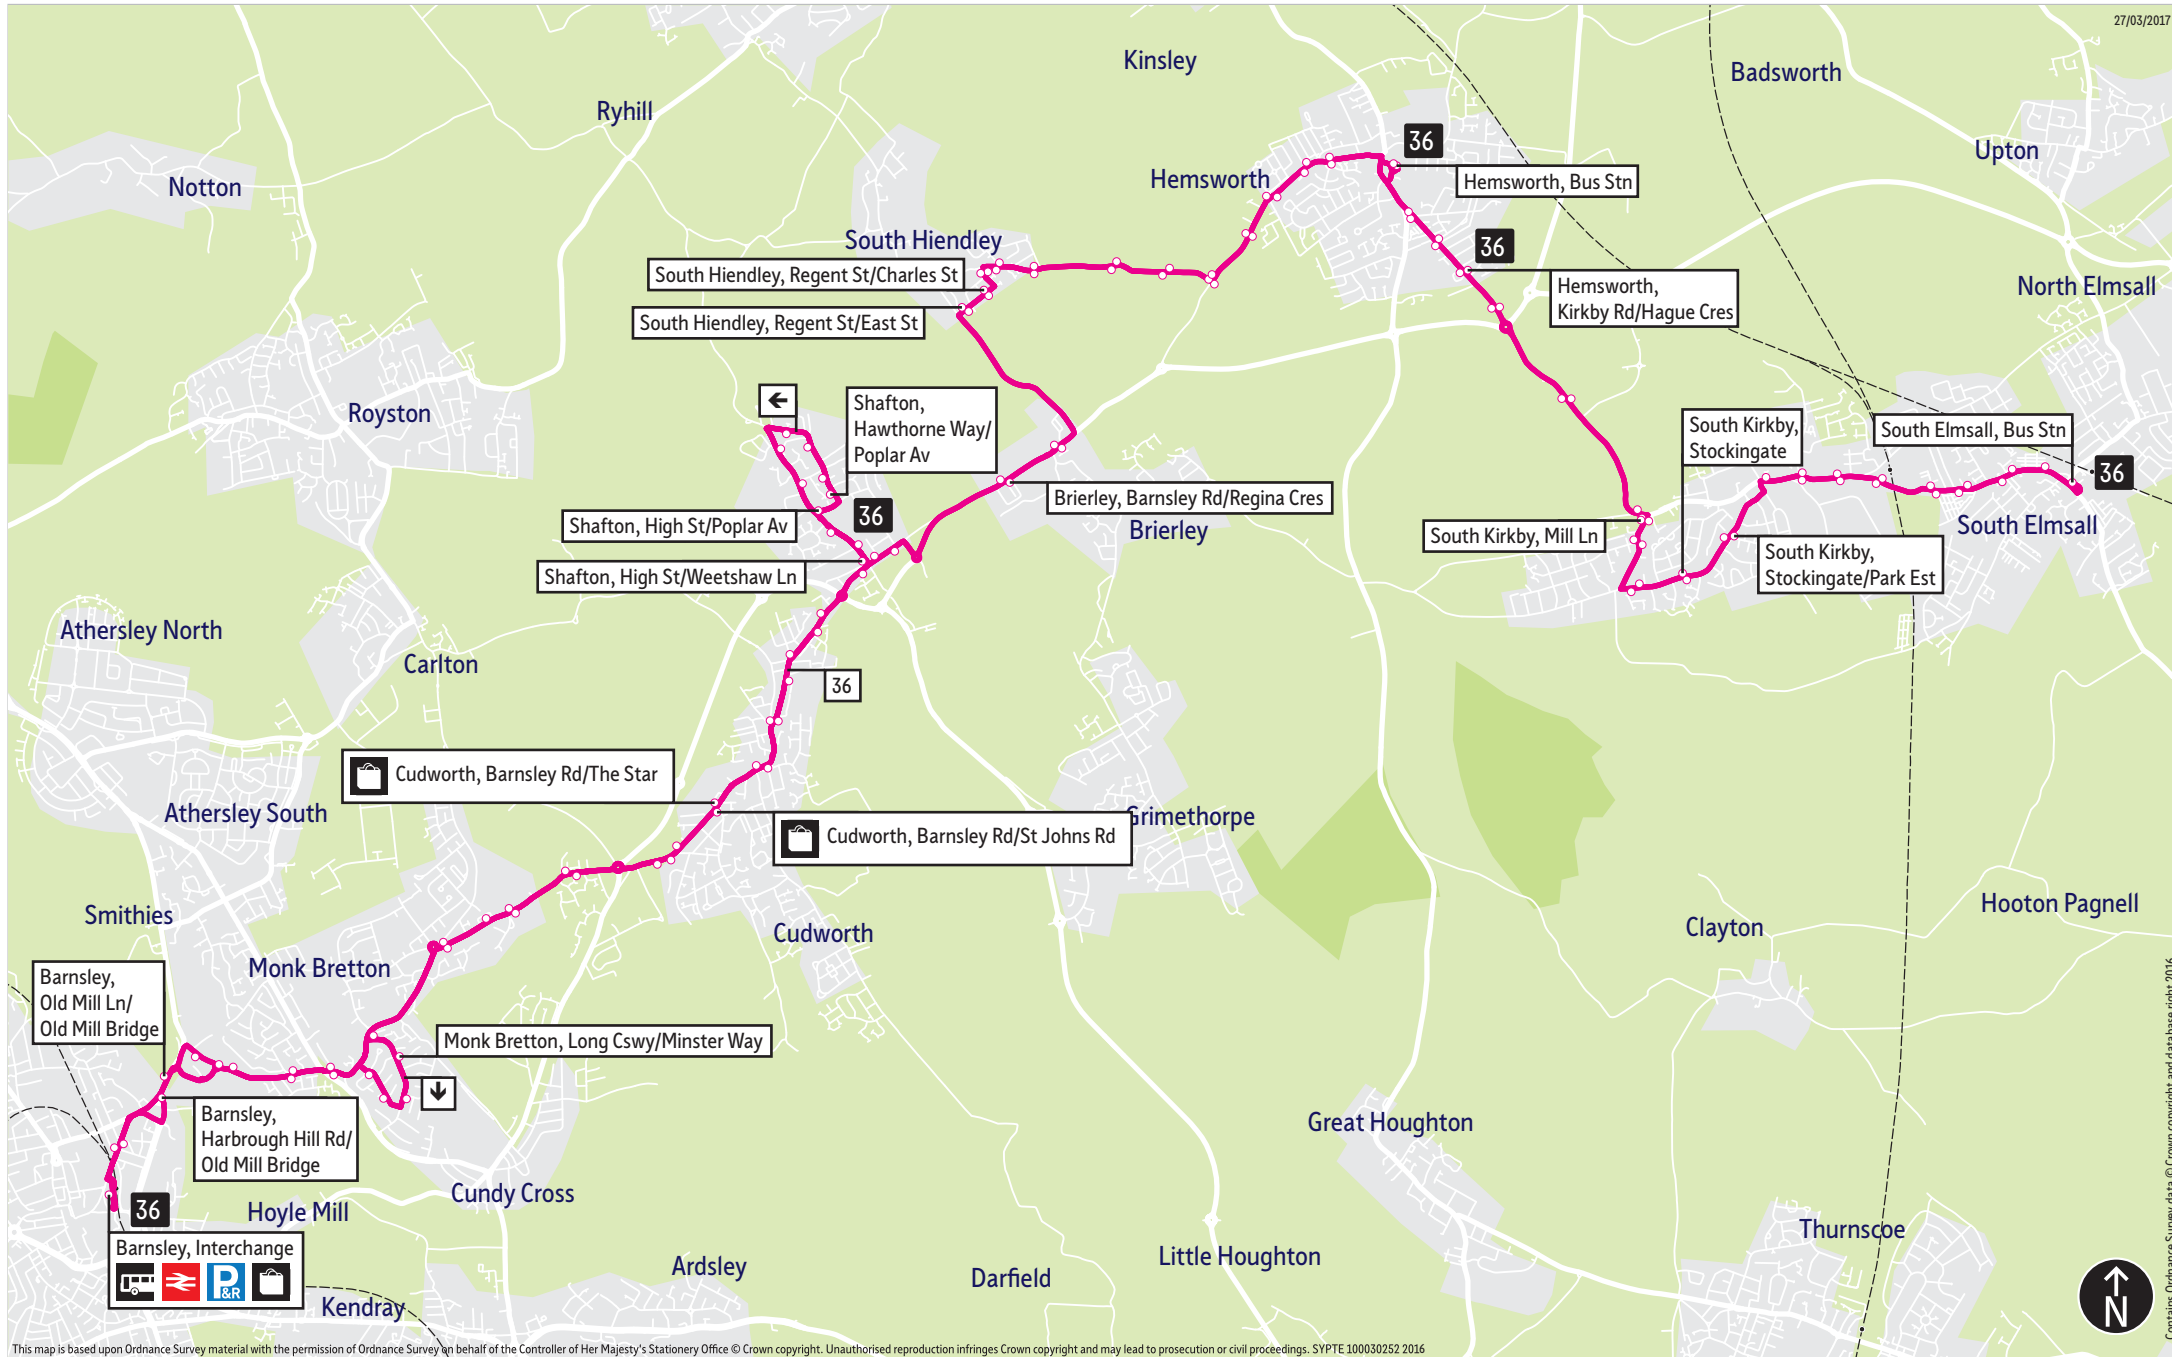

Bus route map for service 36

27/03/2017

= Terminus point
 = Public transport
 = Shopping area
 = Bus route & stops
 = Rail line & station
 = Tram route & stop