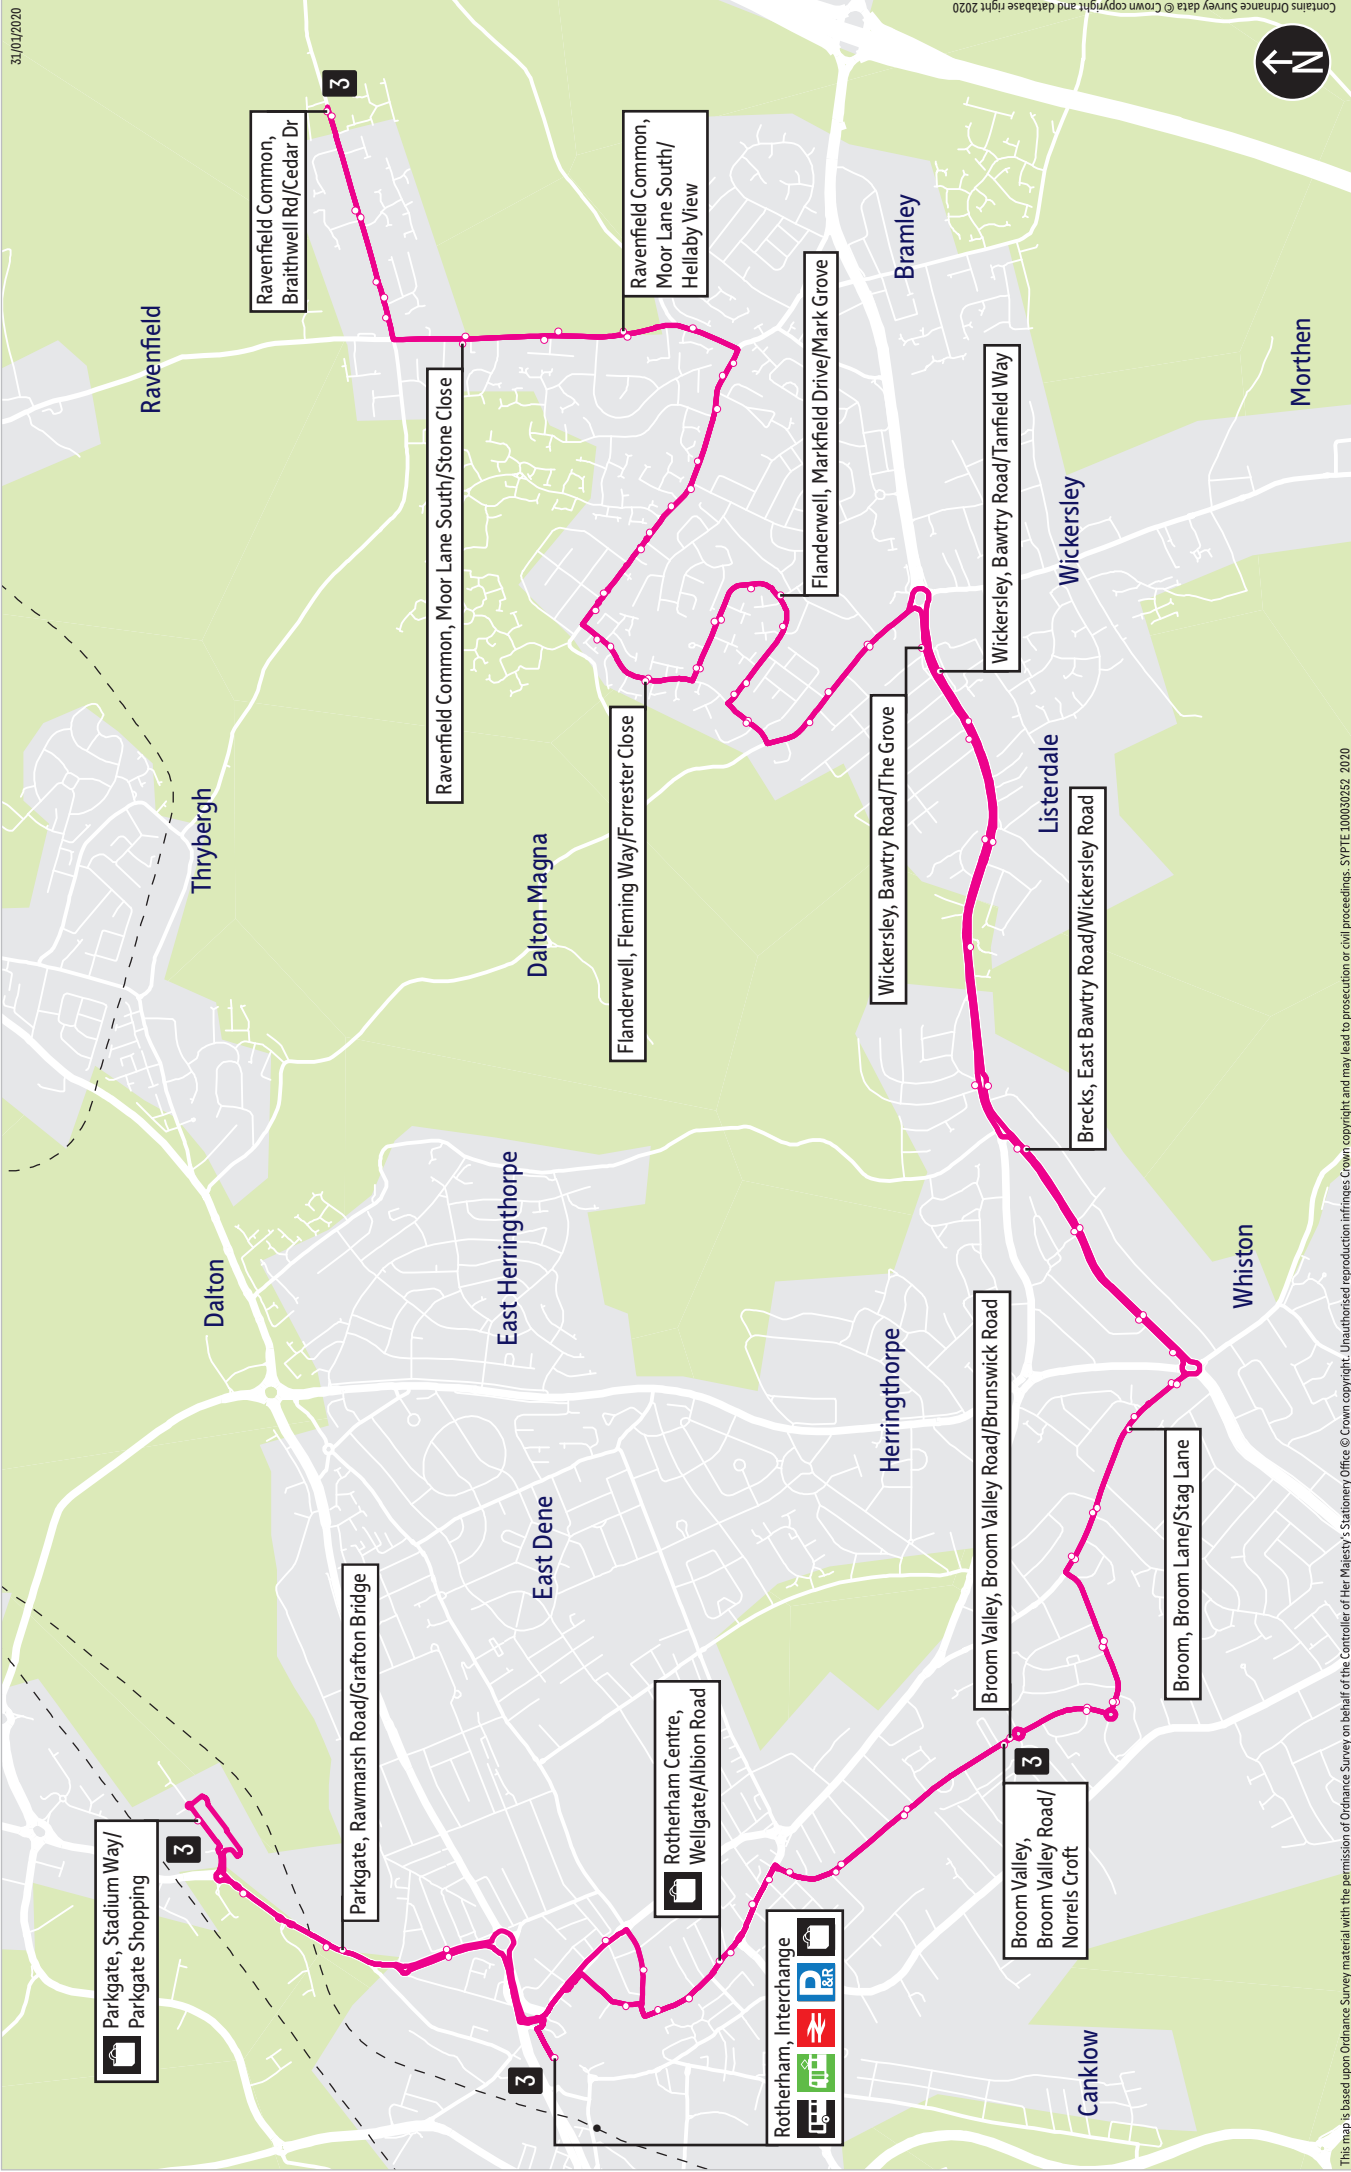

## Places on the route

  Parkgate Shopping  
     Rotherham  
Interchange

# Bus route map for service 3

31/01/2020

Contains Ordnance Survey data © Crown copyright and database right 2020

This map is based upon Ordnance Survey material with the permission of Ordnance Survey on behalf of the Controller of Her Majesty's Stationery Office © Crown copyright. Unauthorised reproduction infringes Crown copyright and may lead to prosecution or civil proceedings. SYPIE 100030252 2020

-  = Terminus point
-  = Shopping area
-  = Bus route & stops
-  = Rail line & station
-  = Tram route & stop

 = Public transport  
 = Park & Ride

# Stopping points for service 3

Parkgate, Stadium Way ▶ Rawmarsh Road ▶ Rotherham ▶ St Anns Road ▶ Rotherham Interchange ▶ Wharncliffe Street ▶ Doncaster Gate ▶ Wellgate ▶ Broom Valley ▶ Broom Valley Road ▶ Broom ▶ Beaconsfield Road ▶ Broom Lane ▶ Whiston ▶ East Bawtry Road ▶ Brecks ▶ Bawtry Road ▶ Listerdale ▶ Wickersley ▶ Northfield Lane ▶ Flanderwell ▶ Fleming Way ▶ Markfield Drive ▶ Fleming Way ▶ Sunnyside ▶ Flanderwell Lane ▶ Bramley ▶ Moor Lane South ▶ Ravenfield Common, Braithwell Road