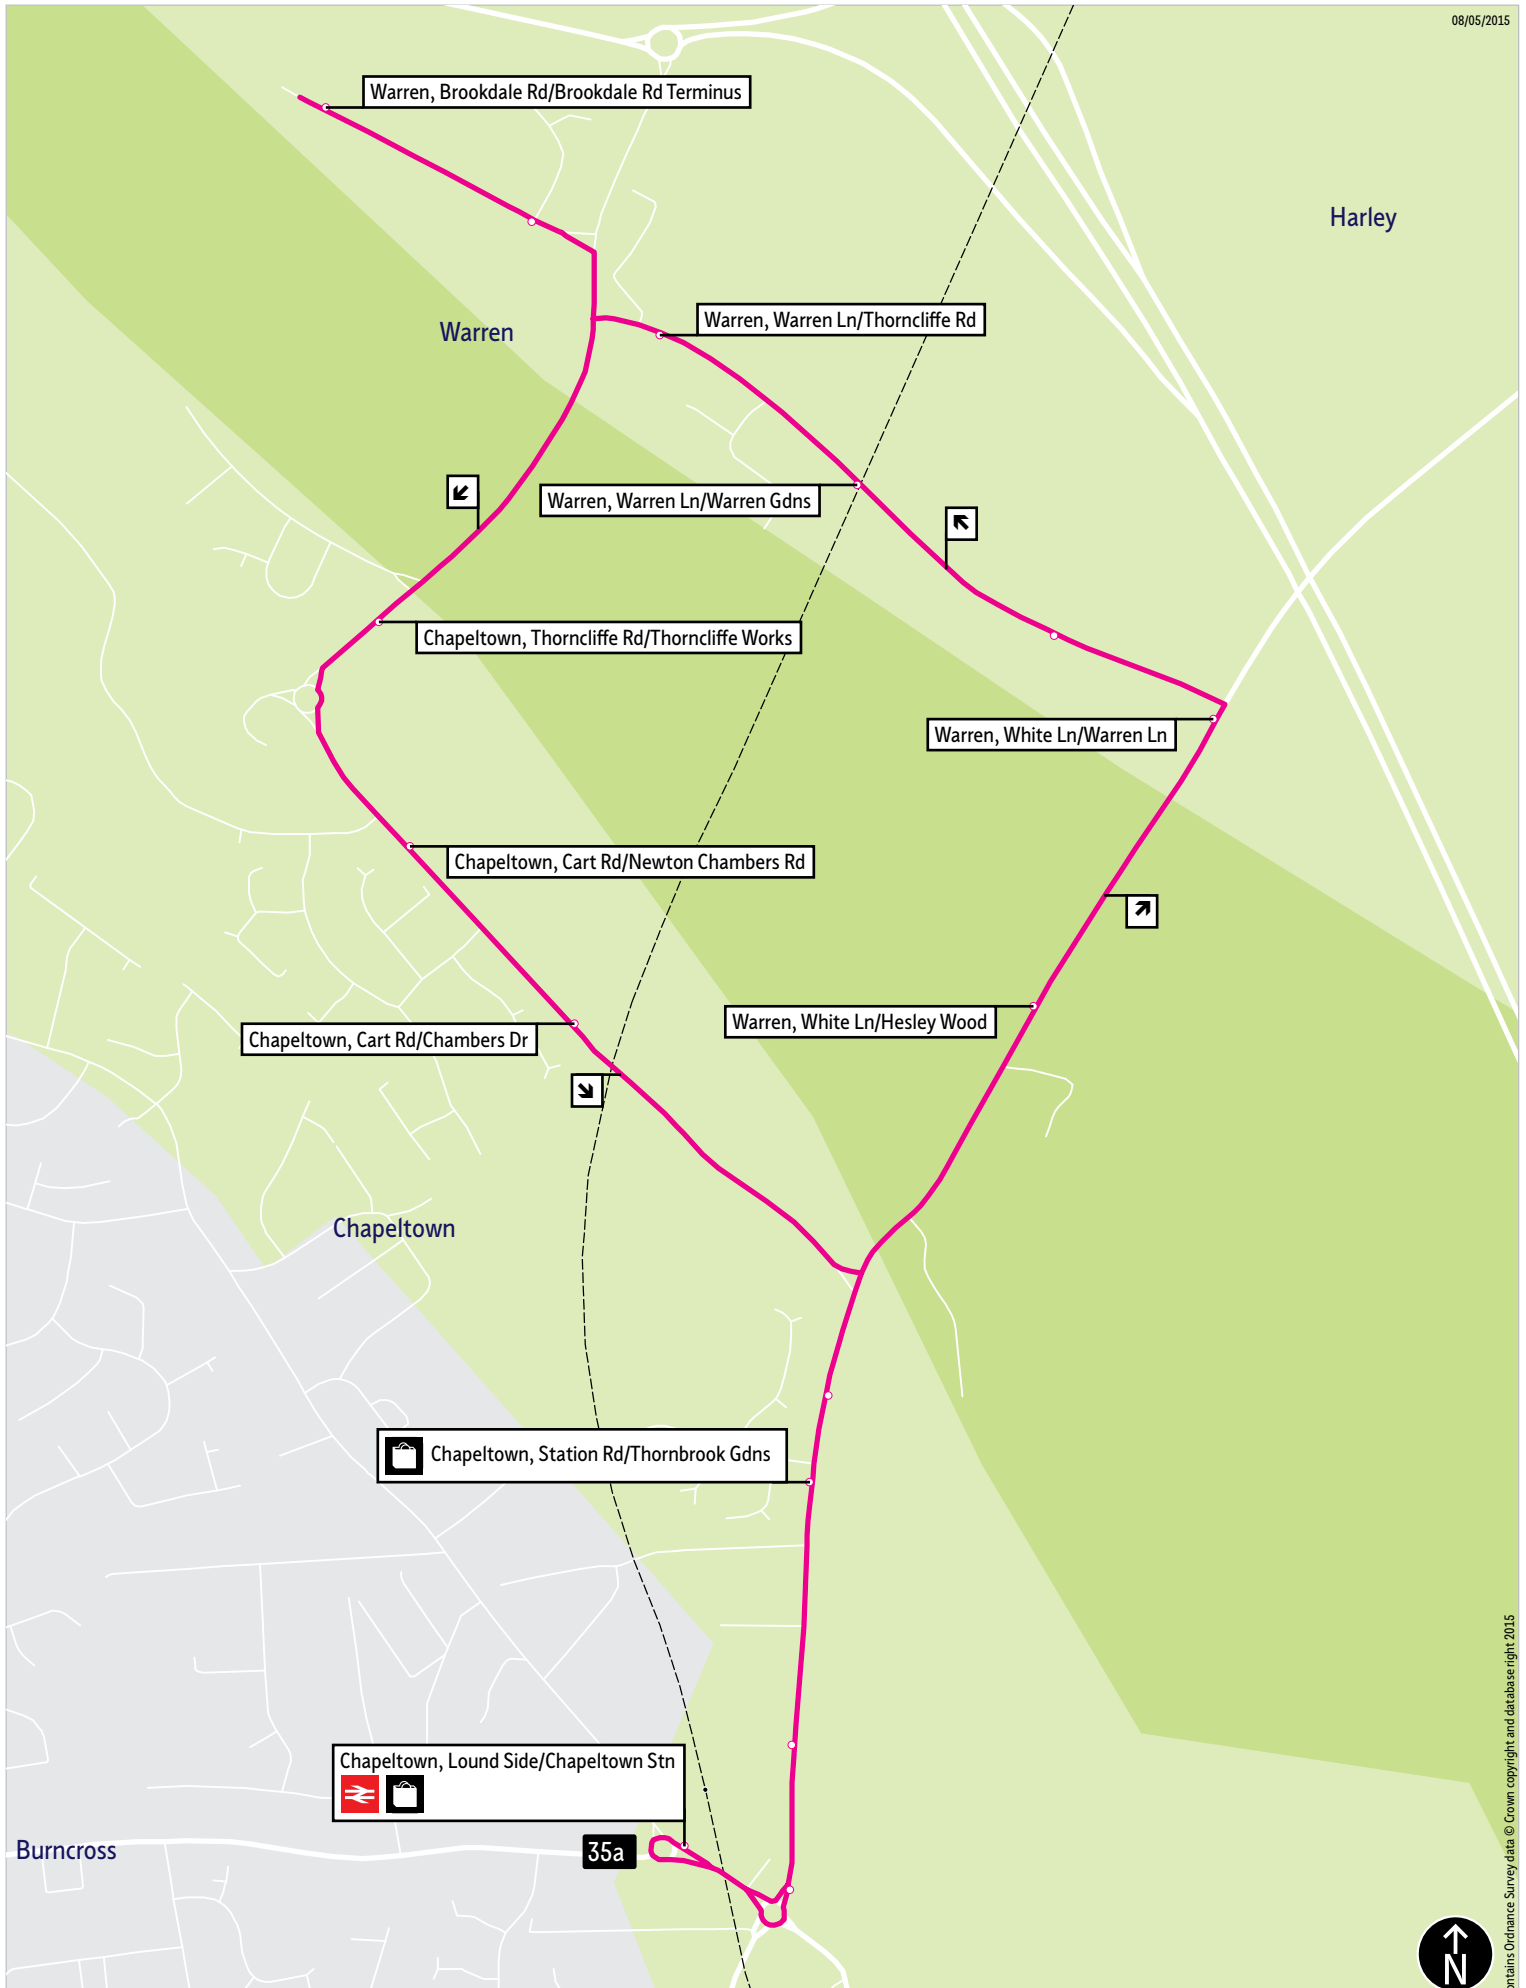

Bus route map for service 35a

08/05/2015

This map is based upon Ordnance Survey material with the permission of Ordnance Survey on behalf of the Controller of Her Majesty's Stationery Office © Crown copyright. Unauthorised reproduction infringes Crown copyright and may lead to prosecution or civil proceedings. SYPTE 100030252 2015

- = Terminus point
- = Public transport
- = Shopping area
- = Bus route & stops
- = Rail line & station
- = Tram route & stop

Contains Ordnance Survey data © Crown copyright and database right 2015