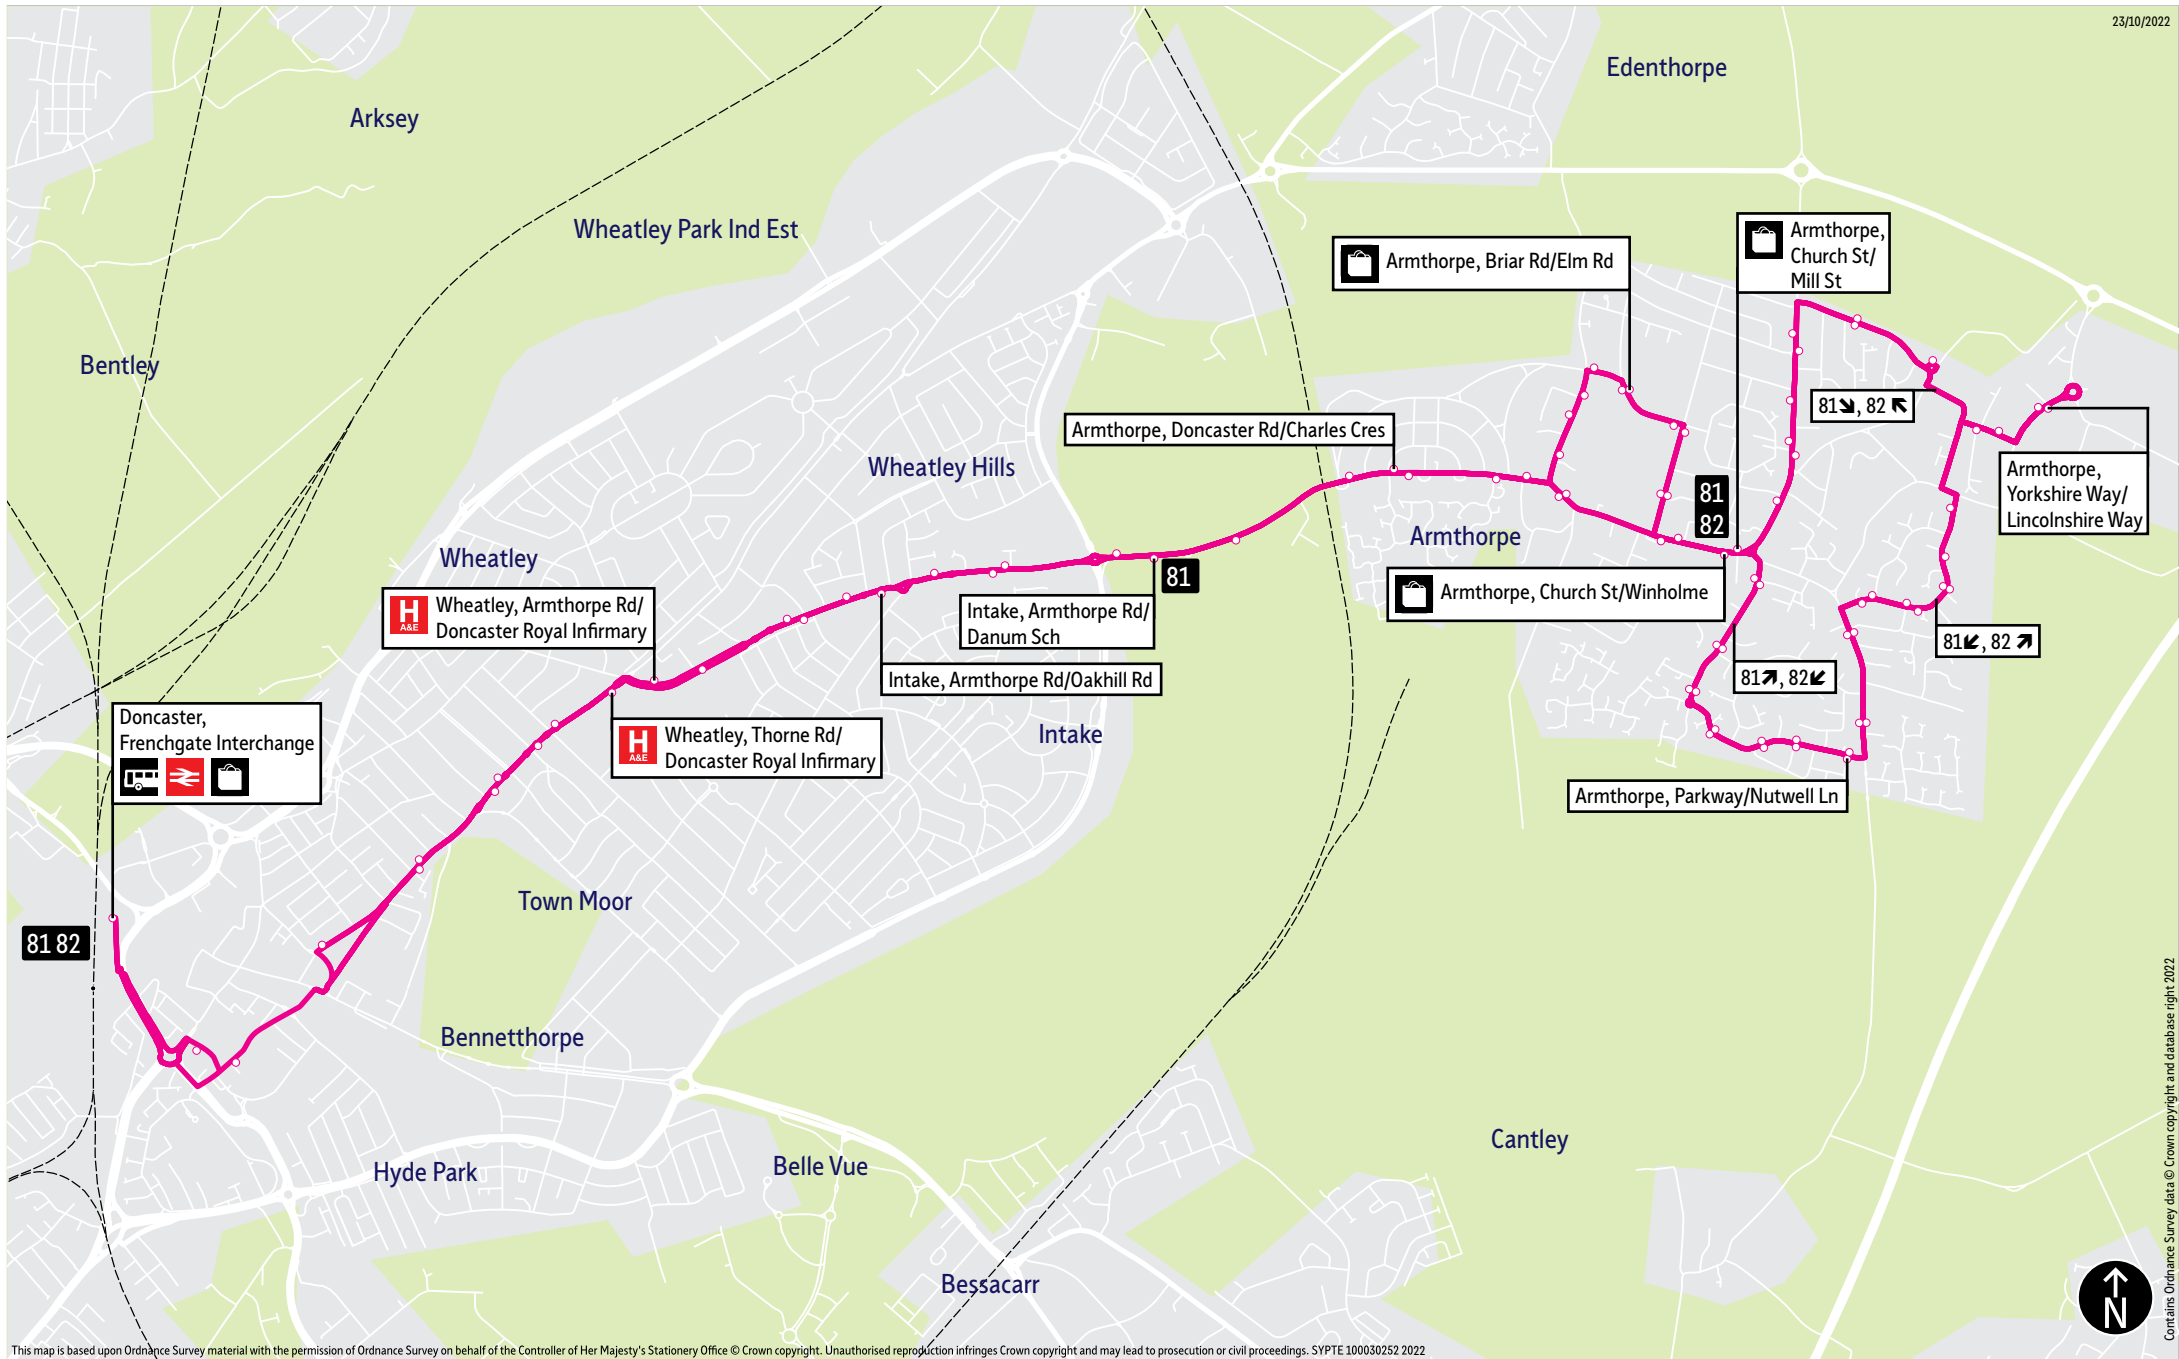

Bus route map for services 81 and 82

■ = Terminus point
🚏 🚉 🚊 🚗 P&R = Public transport
🛒 = Shopping area
🚚 = Bus route & stops
--- = Rail line & station
— = Tram route & stop