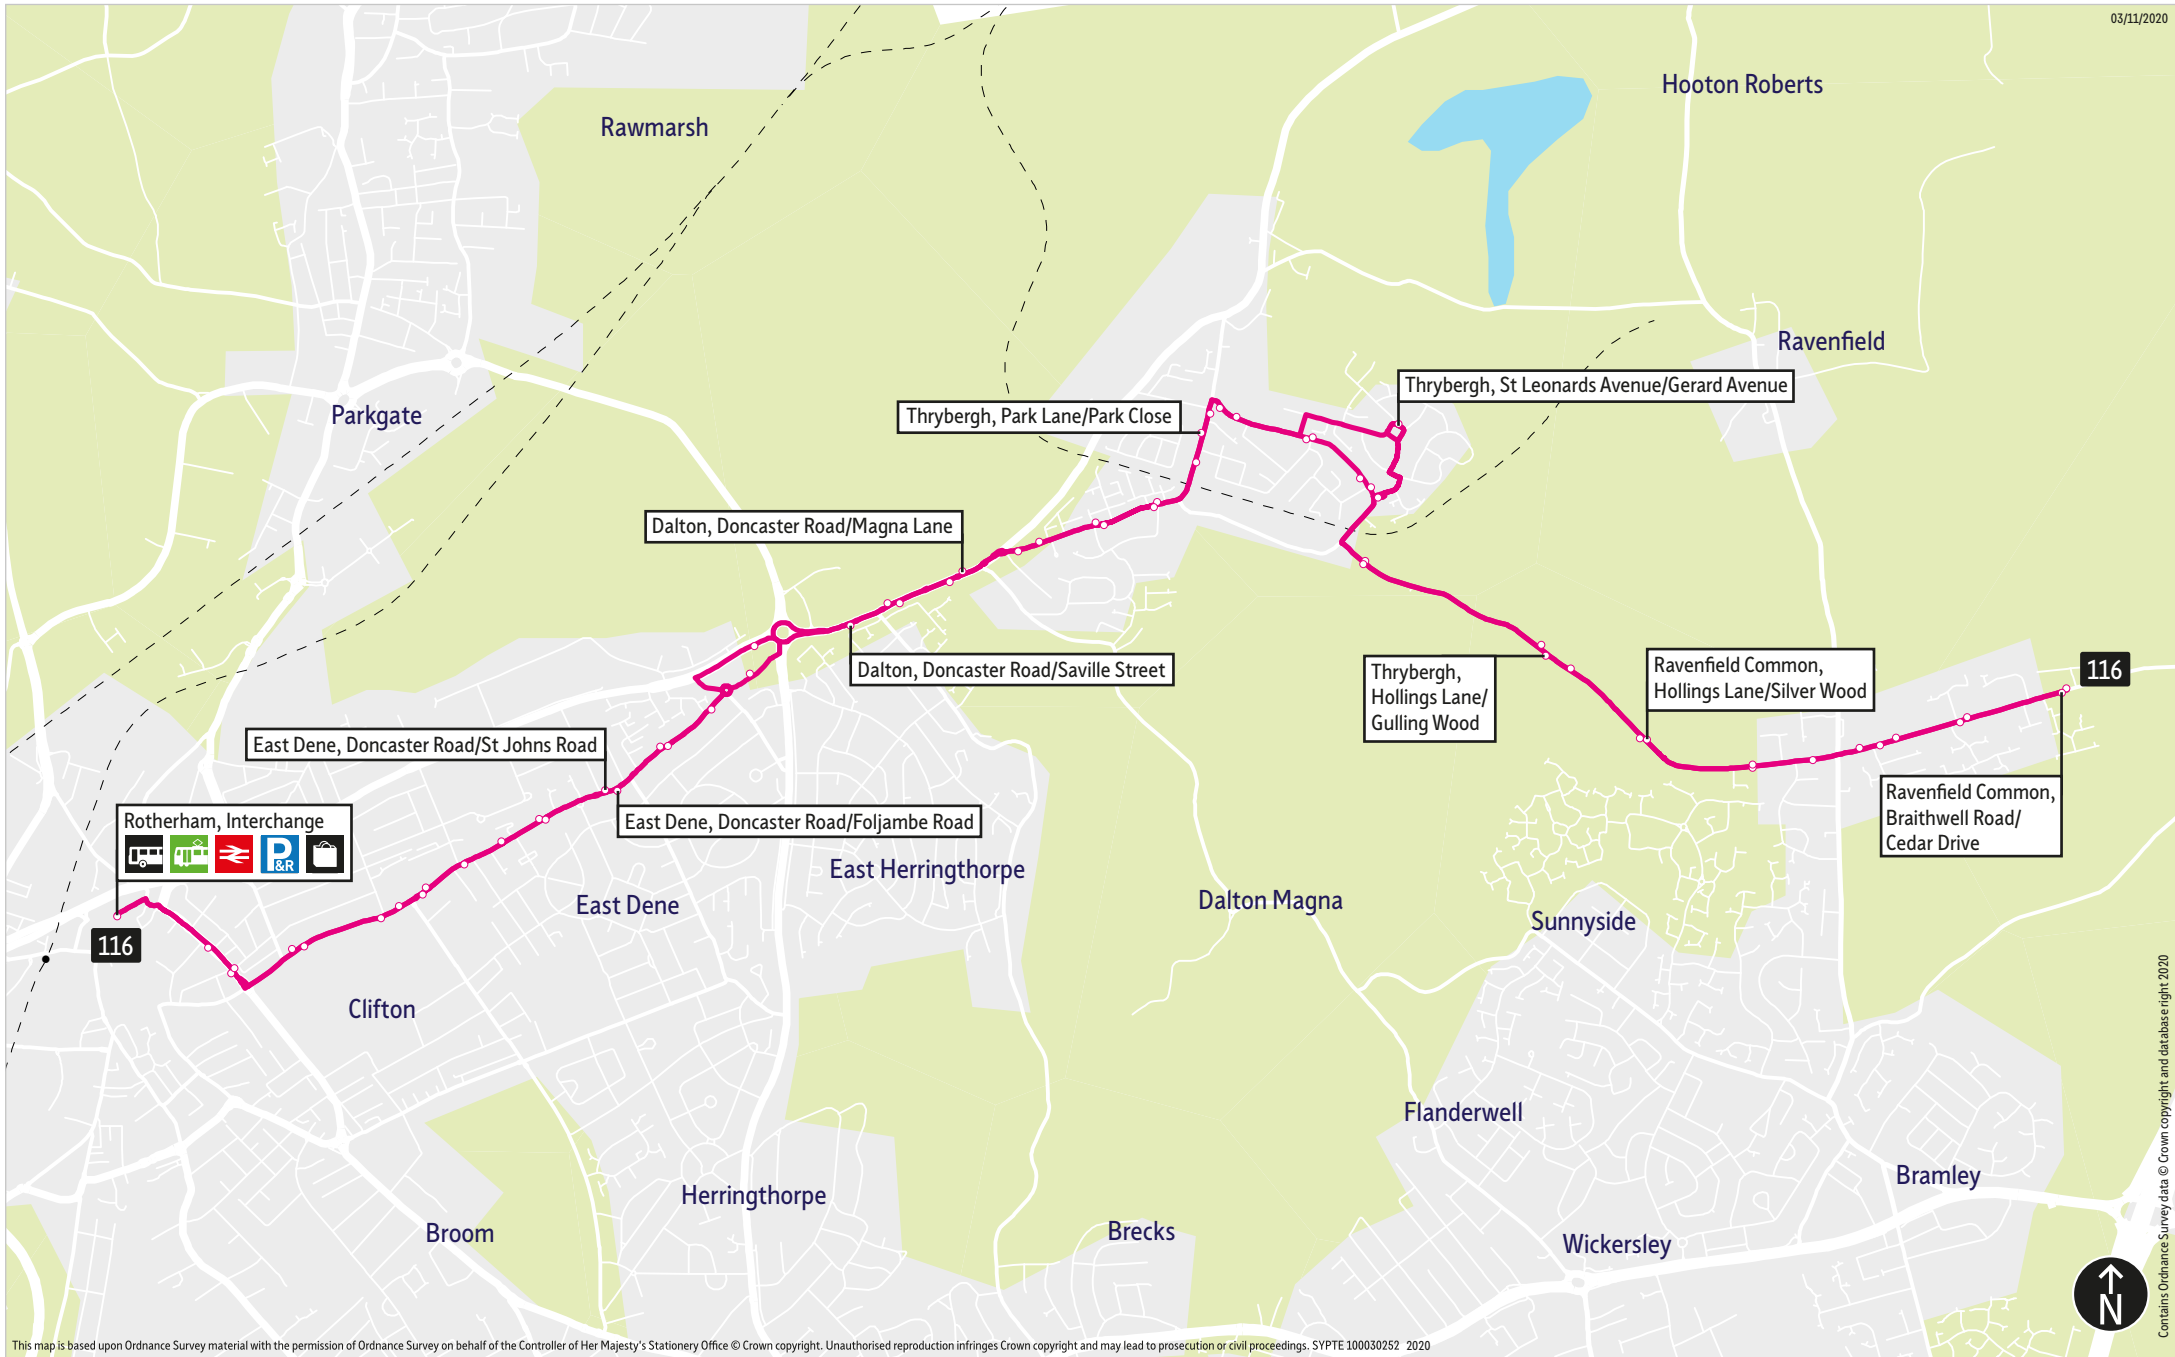

Bus route map for service 116

03/11/2020

- = Terminus point
- = Public transport
- = Shopping area
- = Bus route & stops
- = Rail line & station
- = Tram route & stop

Contains Ordnance Survey data © Crown copyright and database right 2020