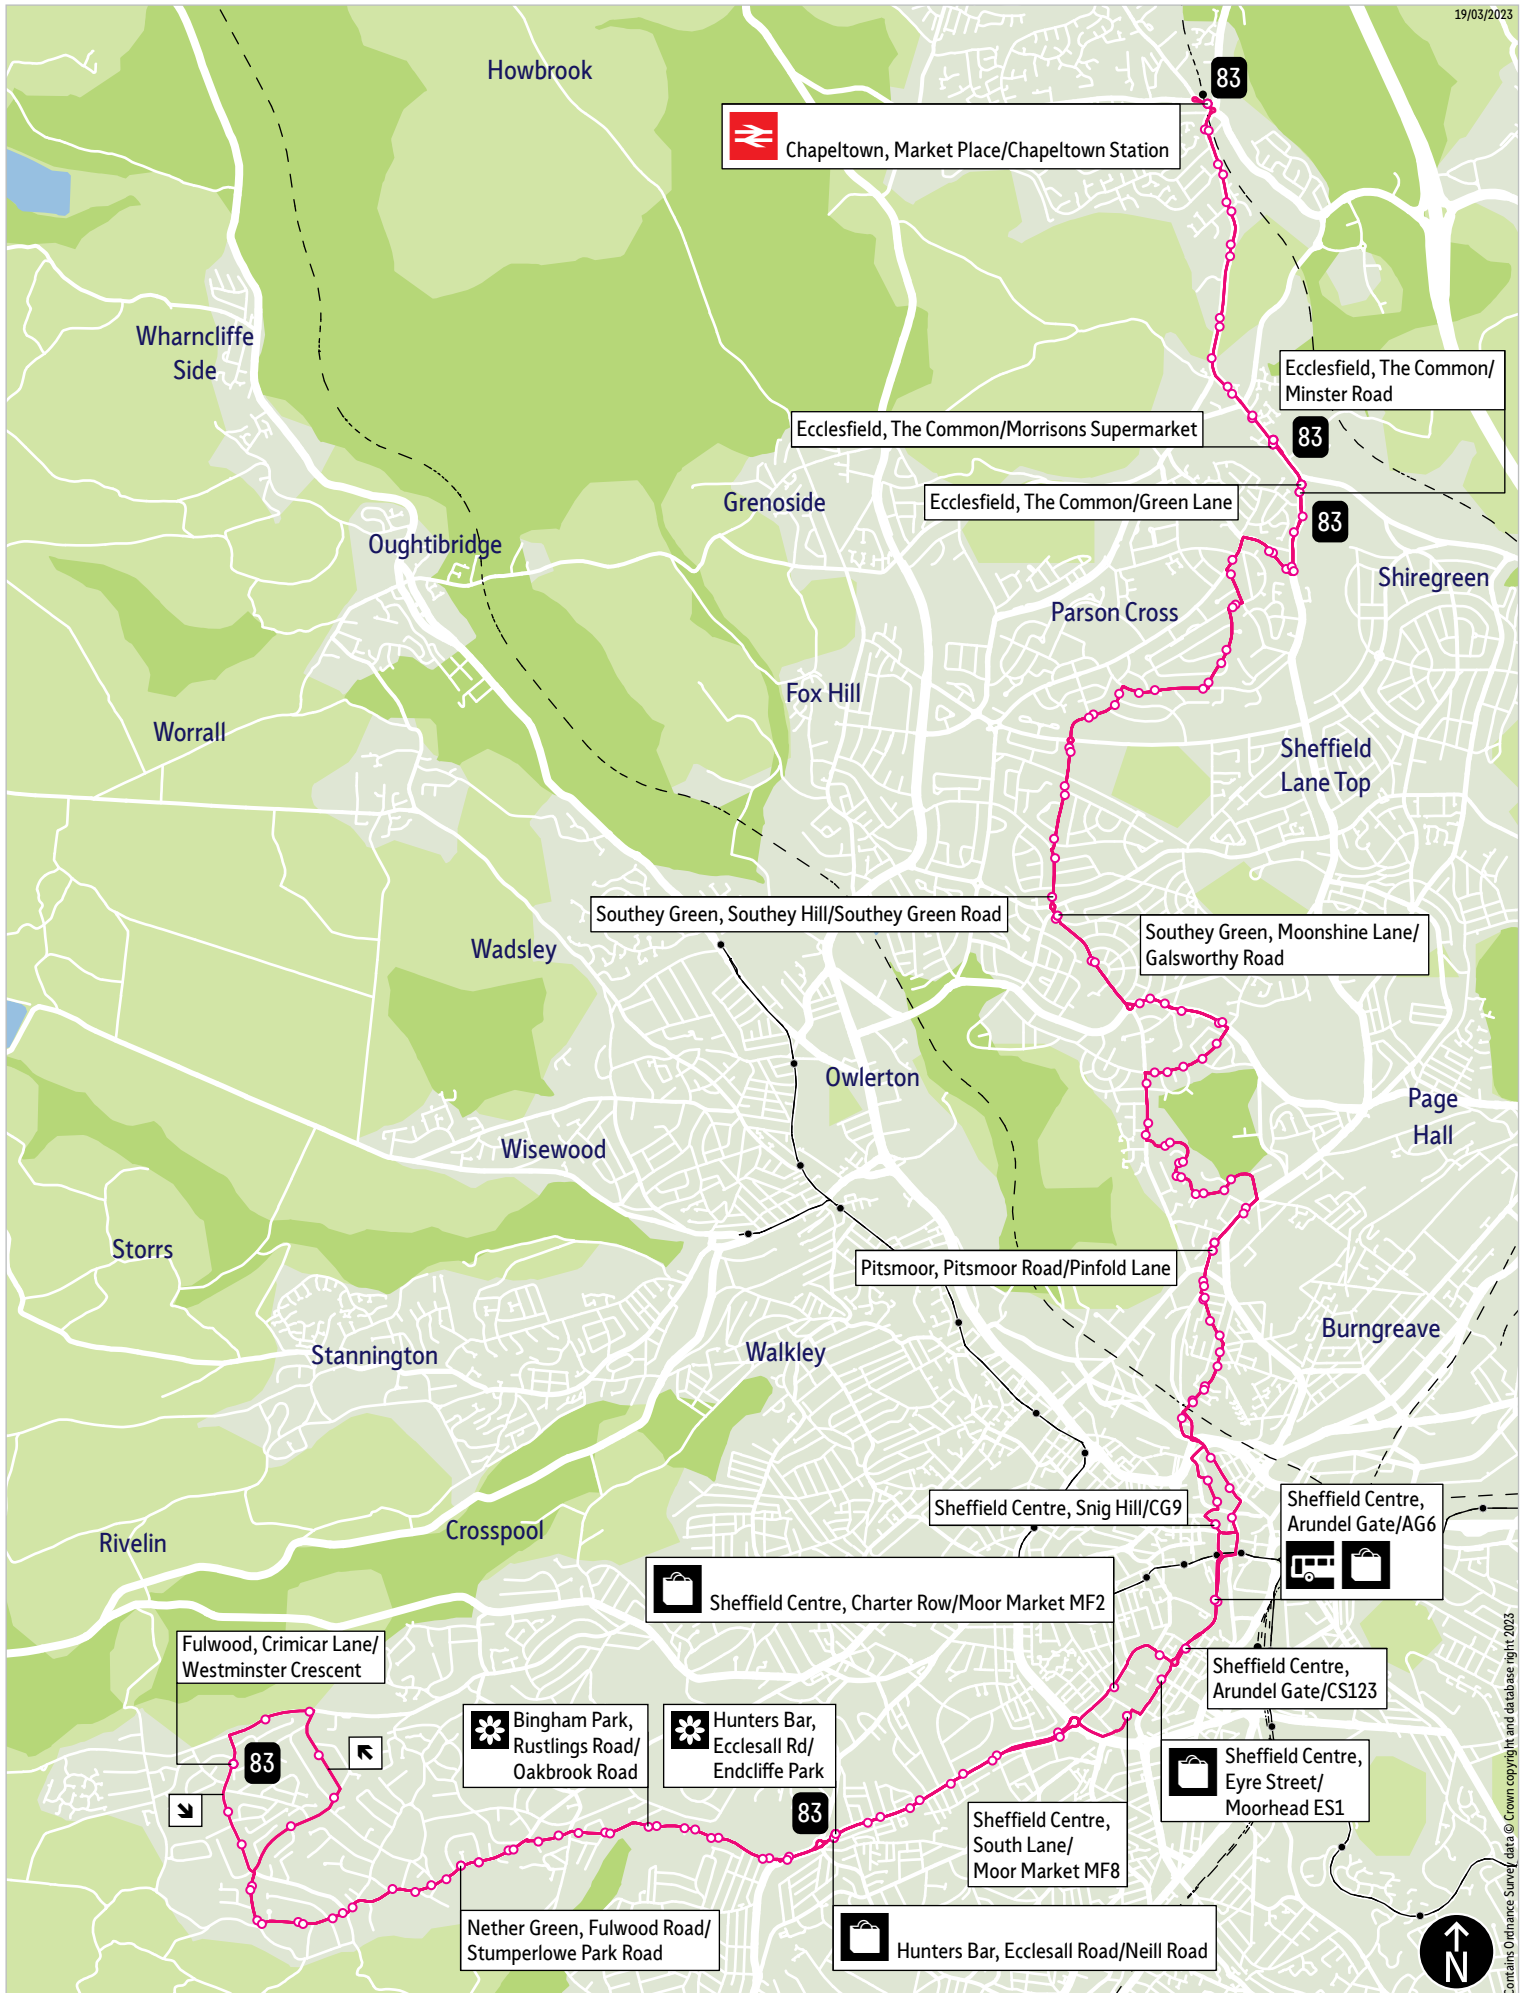

What's changed

From Sunday 19 March the 83a is renumbered to the 83. Additional journey time is included to aid punctuality, and the service is extended to run from Chapelton to Fulwood Monday-Saturday. The service will continue to run Ecclesfield to Fulwood only on Sundays. Ecclesfield High Street and Mill Road will no longer be served.

Operator(s)

How can I get more information?

[TravelSouthYorkshire](https://www.facebook.com/TravelSouthYorkshire)

[@TravelSYorks](https://twitter.com/TravelSYorks)

[01709 51 51 51](tel:01709515151)

Bus route map for service 83

19/03/2023

This map is based upon Ordnance Survey material with the permission of Ordnance Survey on behalf of the Controller of Her Majesty's Stationery Office © Crown copyright. Unauthorised reproduction infringes Crown copyright and may lead to prosecution or civil proceedings. SYMCA 100058899. 2023

-  = Terminus point
-  = Public transport
-  = Shopping area
-  = Bus route & stops
-  = Rail line & station
-  = Tram route & stop

Contains Ordnance Survey data © Crown copyright and database right 2023.