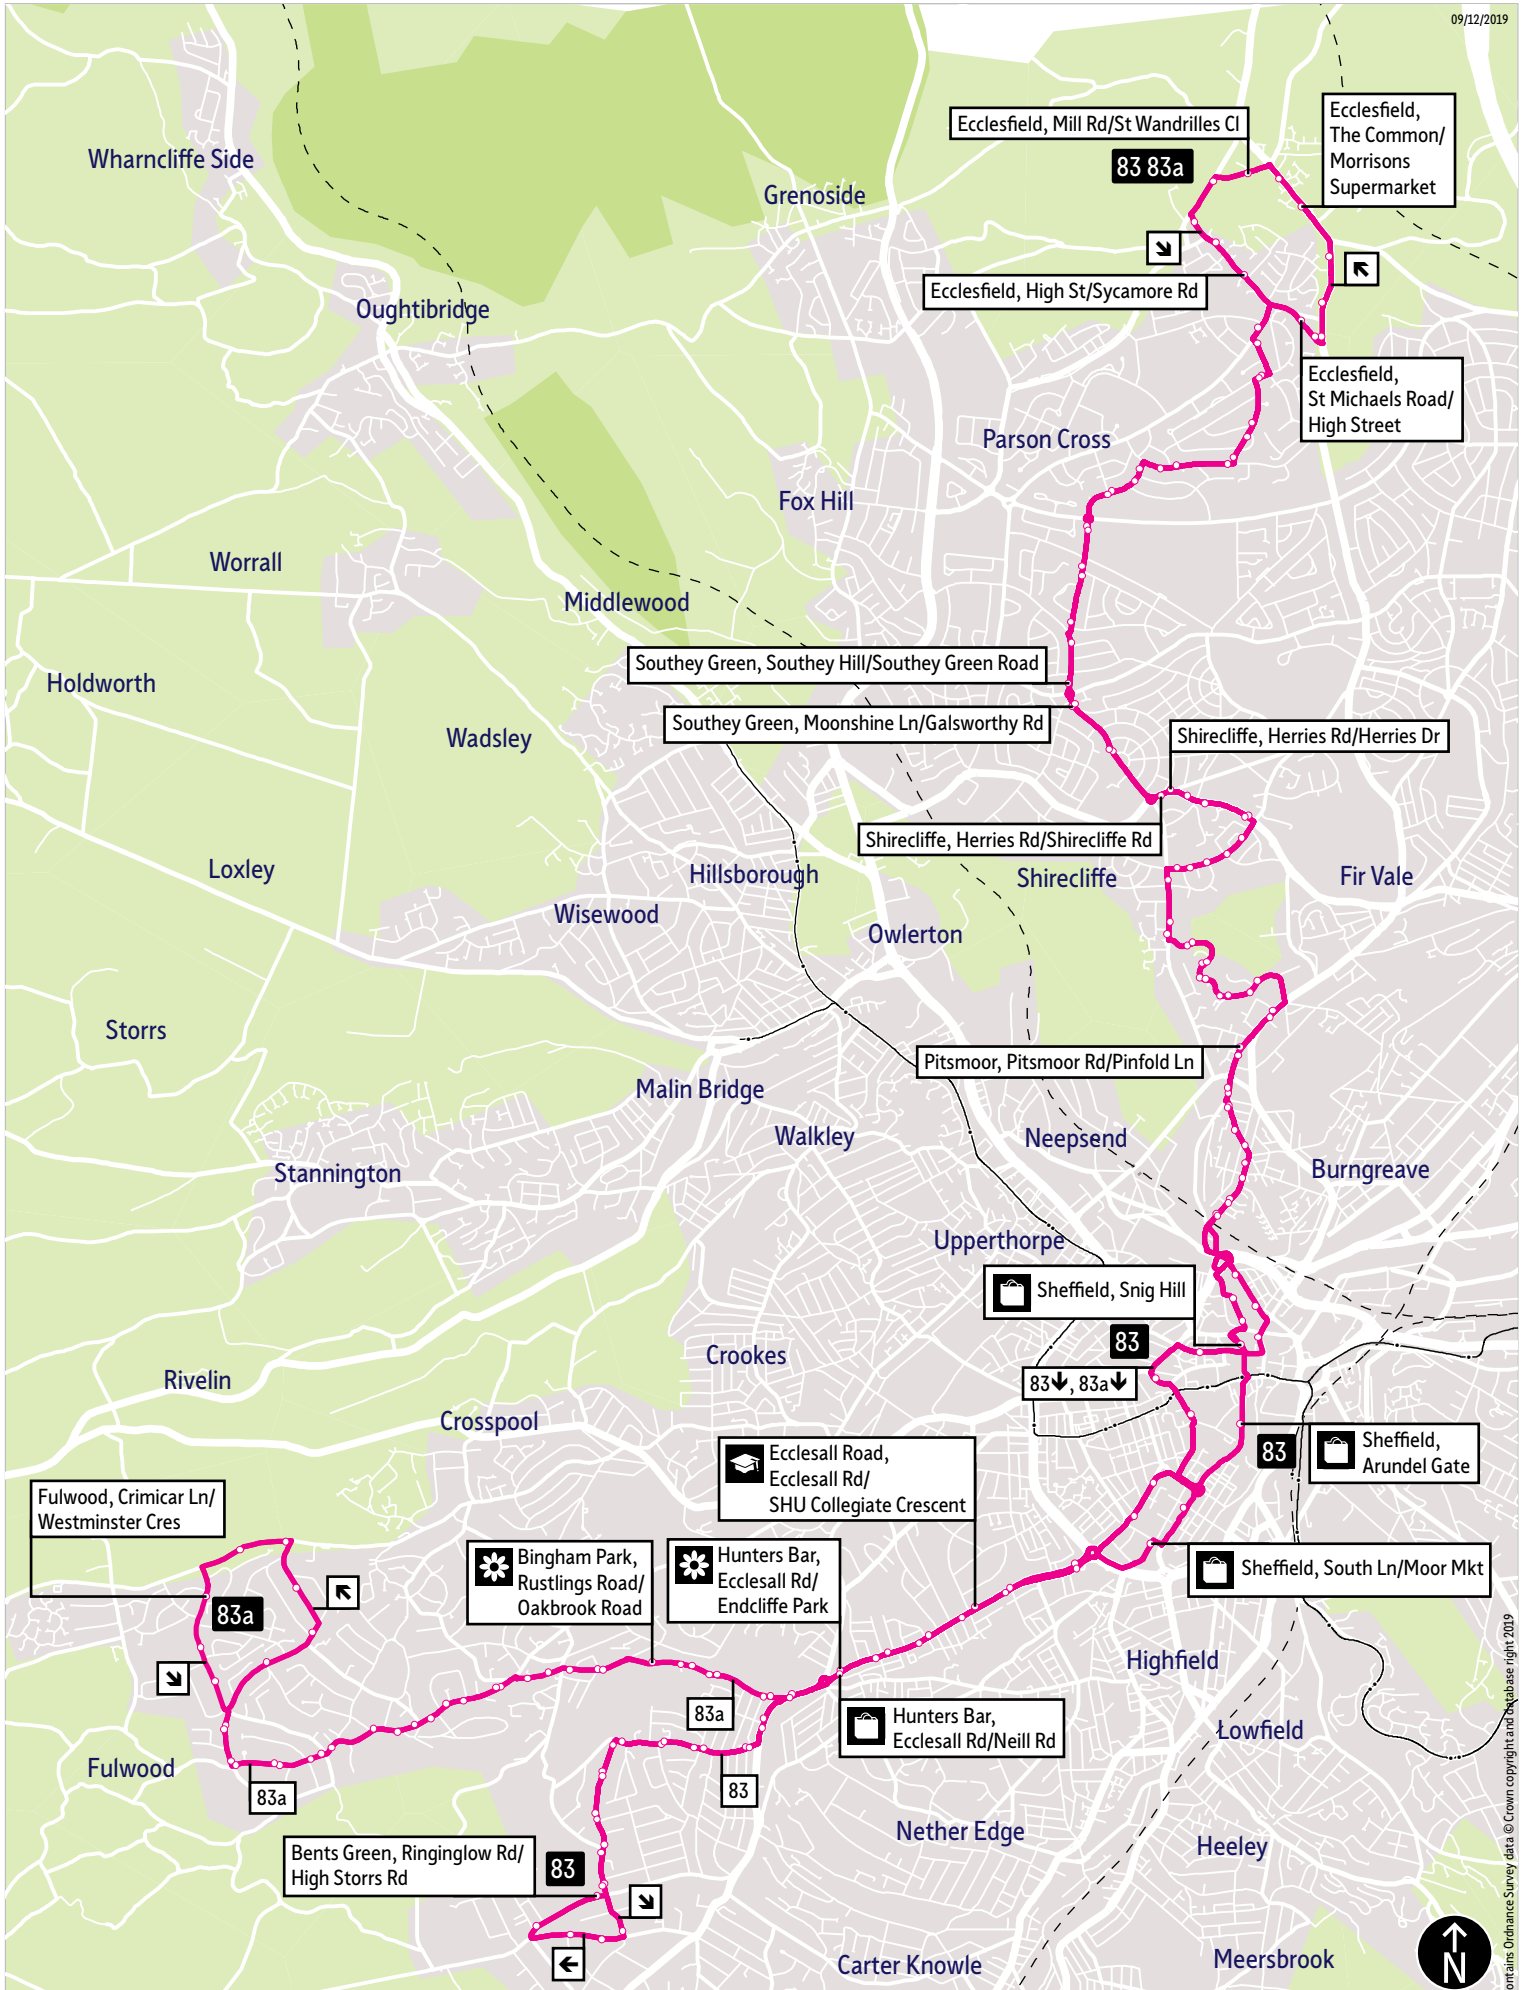

Bus route map for services 83 and 83a

09/12/2019

This map is based upon Ordnance Survey material with the permission of Ordnance Survey on behalf of the Controller of Her Majesty's Stationery Office © Crown copyright. Unauthorised reproduction infringes Crown copyright and may lead to prosecution or civil proceedings. SYPTE 100030252 2019

- = Terminus point
- = Public transport
- = Shopping area
- = Bus route & stops
- = Rail line & station
- = Tram route & stop