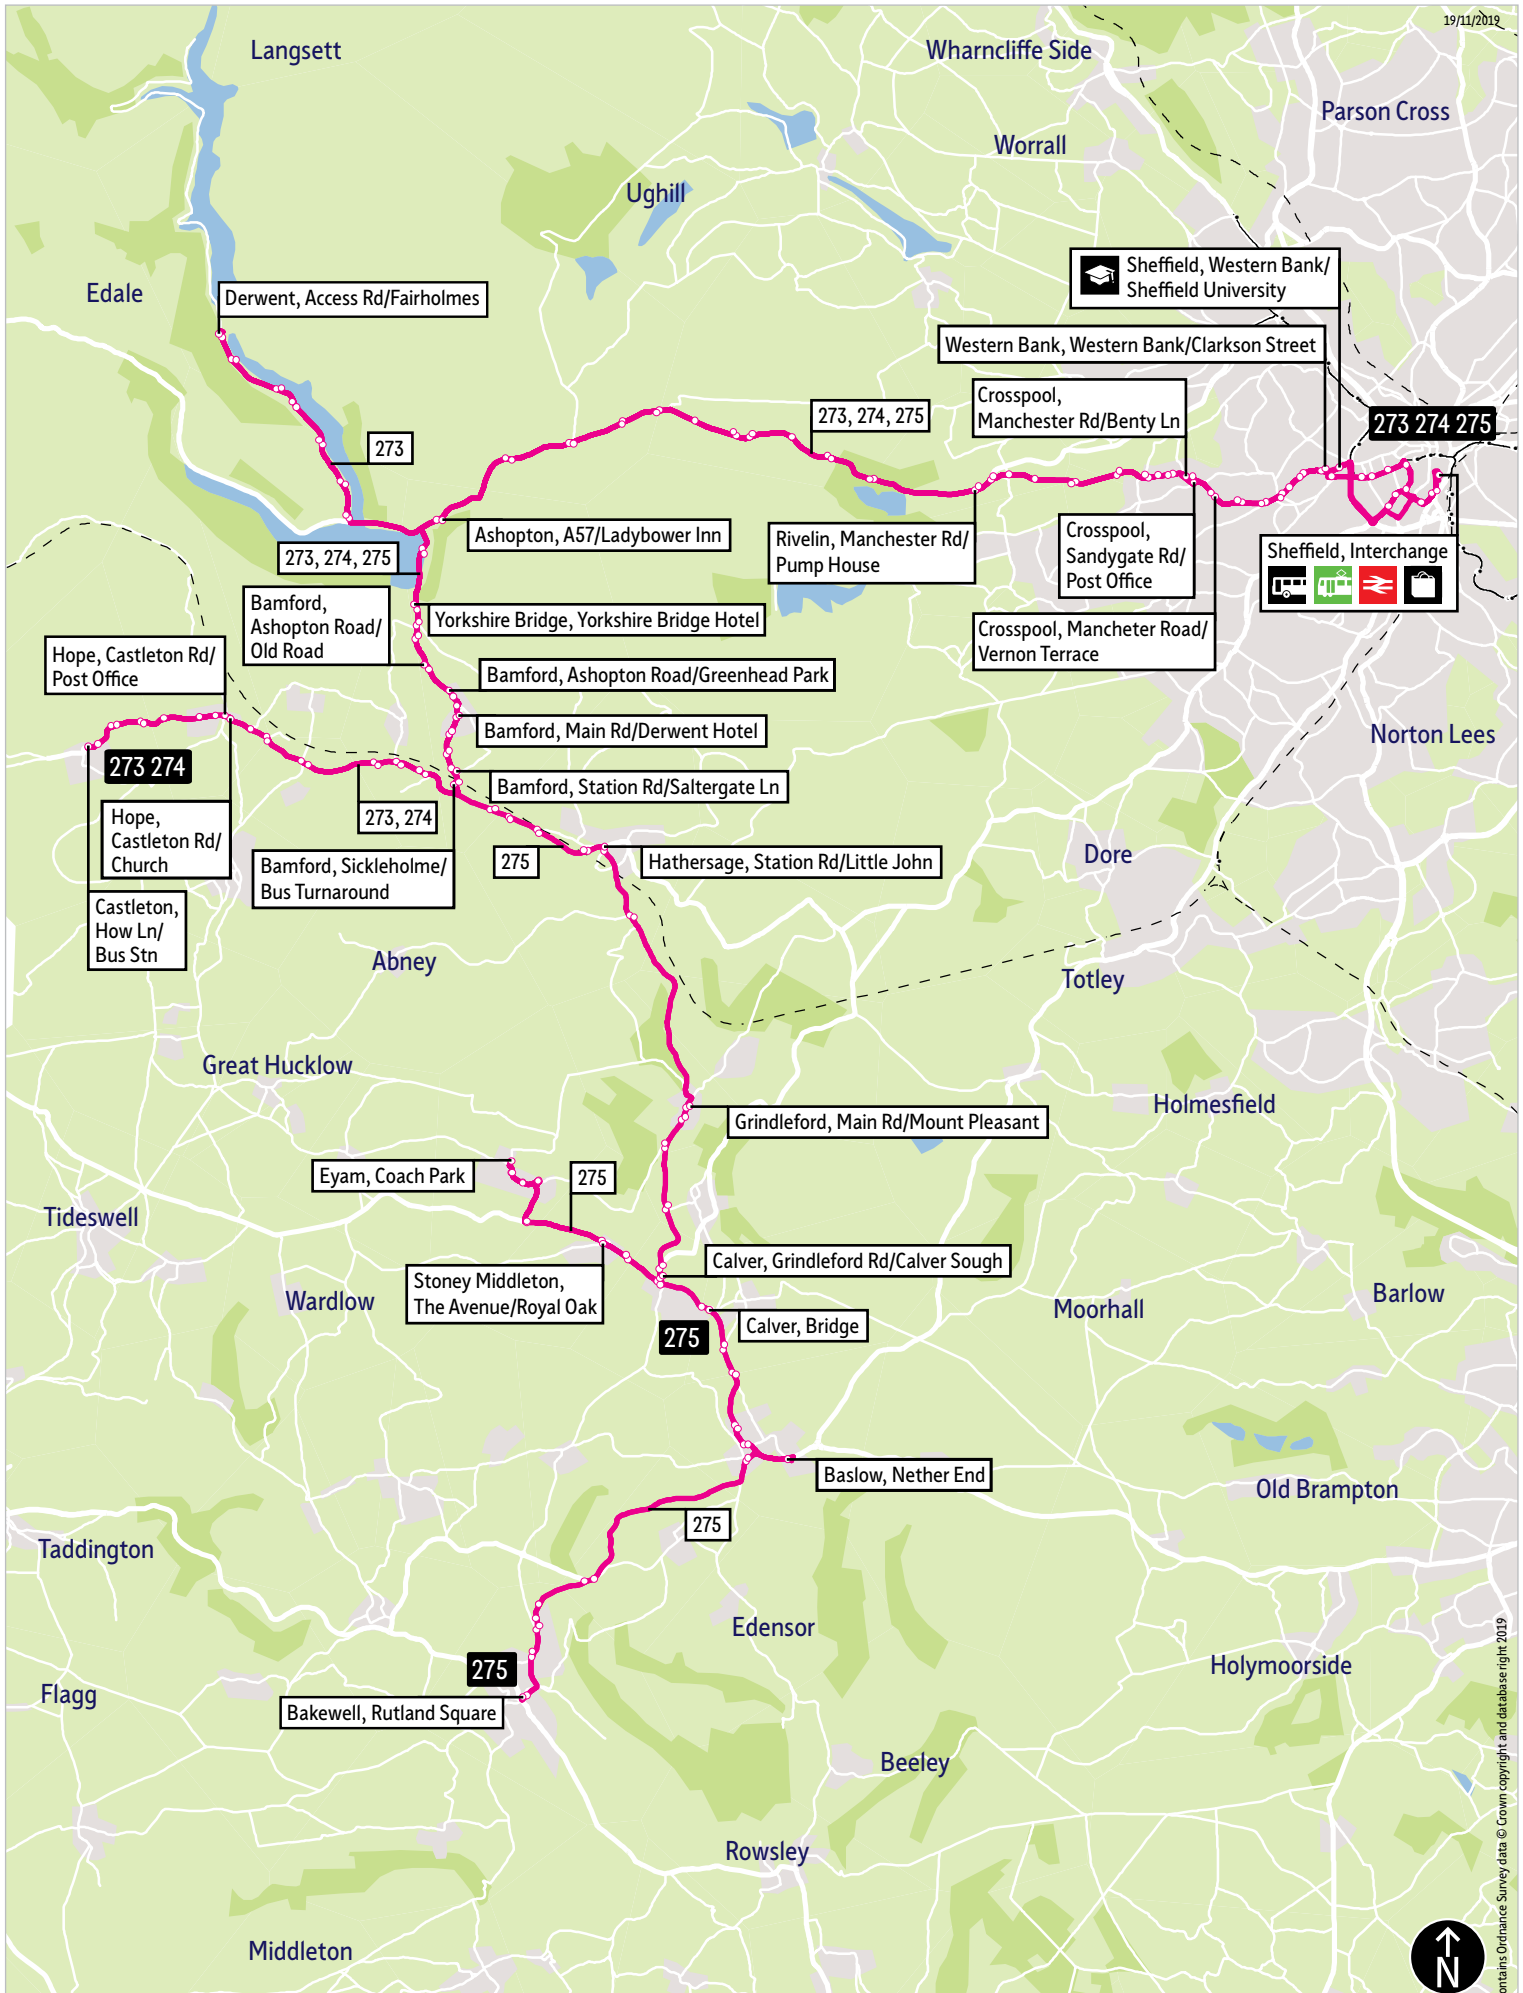

Bus route map for services 273, 274 and 275

19/11/2019

This map is based upon Ordnance Survey material with the permission of Ordnance Survey on behalf of the Controller of Her Majesty's Stationery Office © Crown copyright. Unauthorised reproduction infringes Crown copyright and may lead to prosecution or civil proceedings. SYPTE 100030252 2019

- = Terminus point
- = Public transport
- = Shopping area
- = Bus route & stops
- = Rail line & station
- = Tram route & stop

Contains Ordnance Survey data © Crown copyright and database right 2019