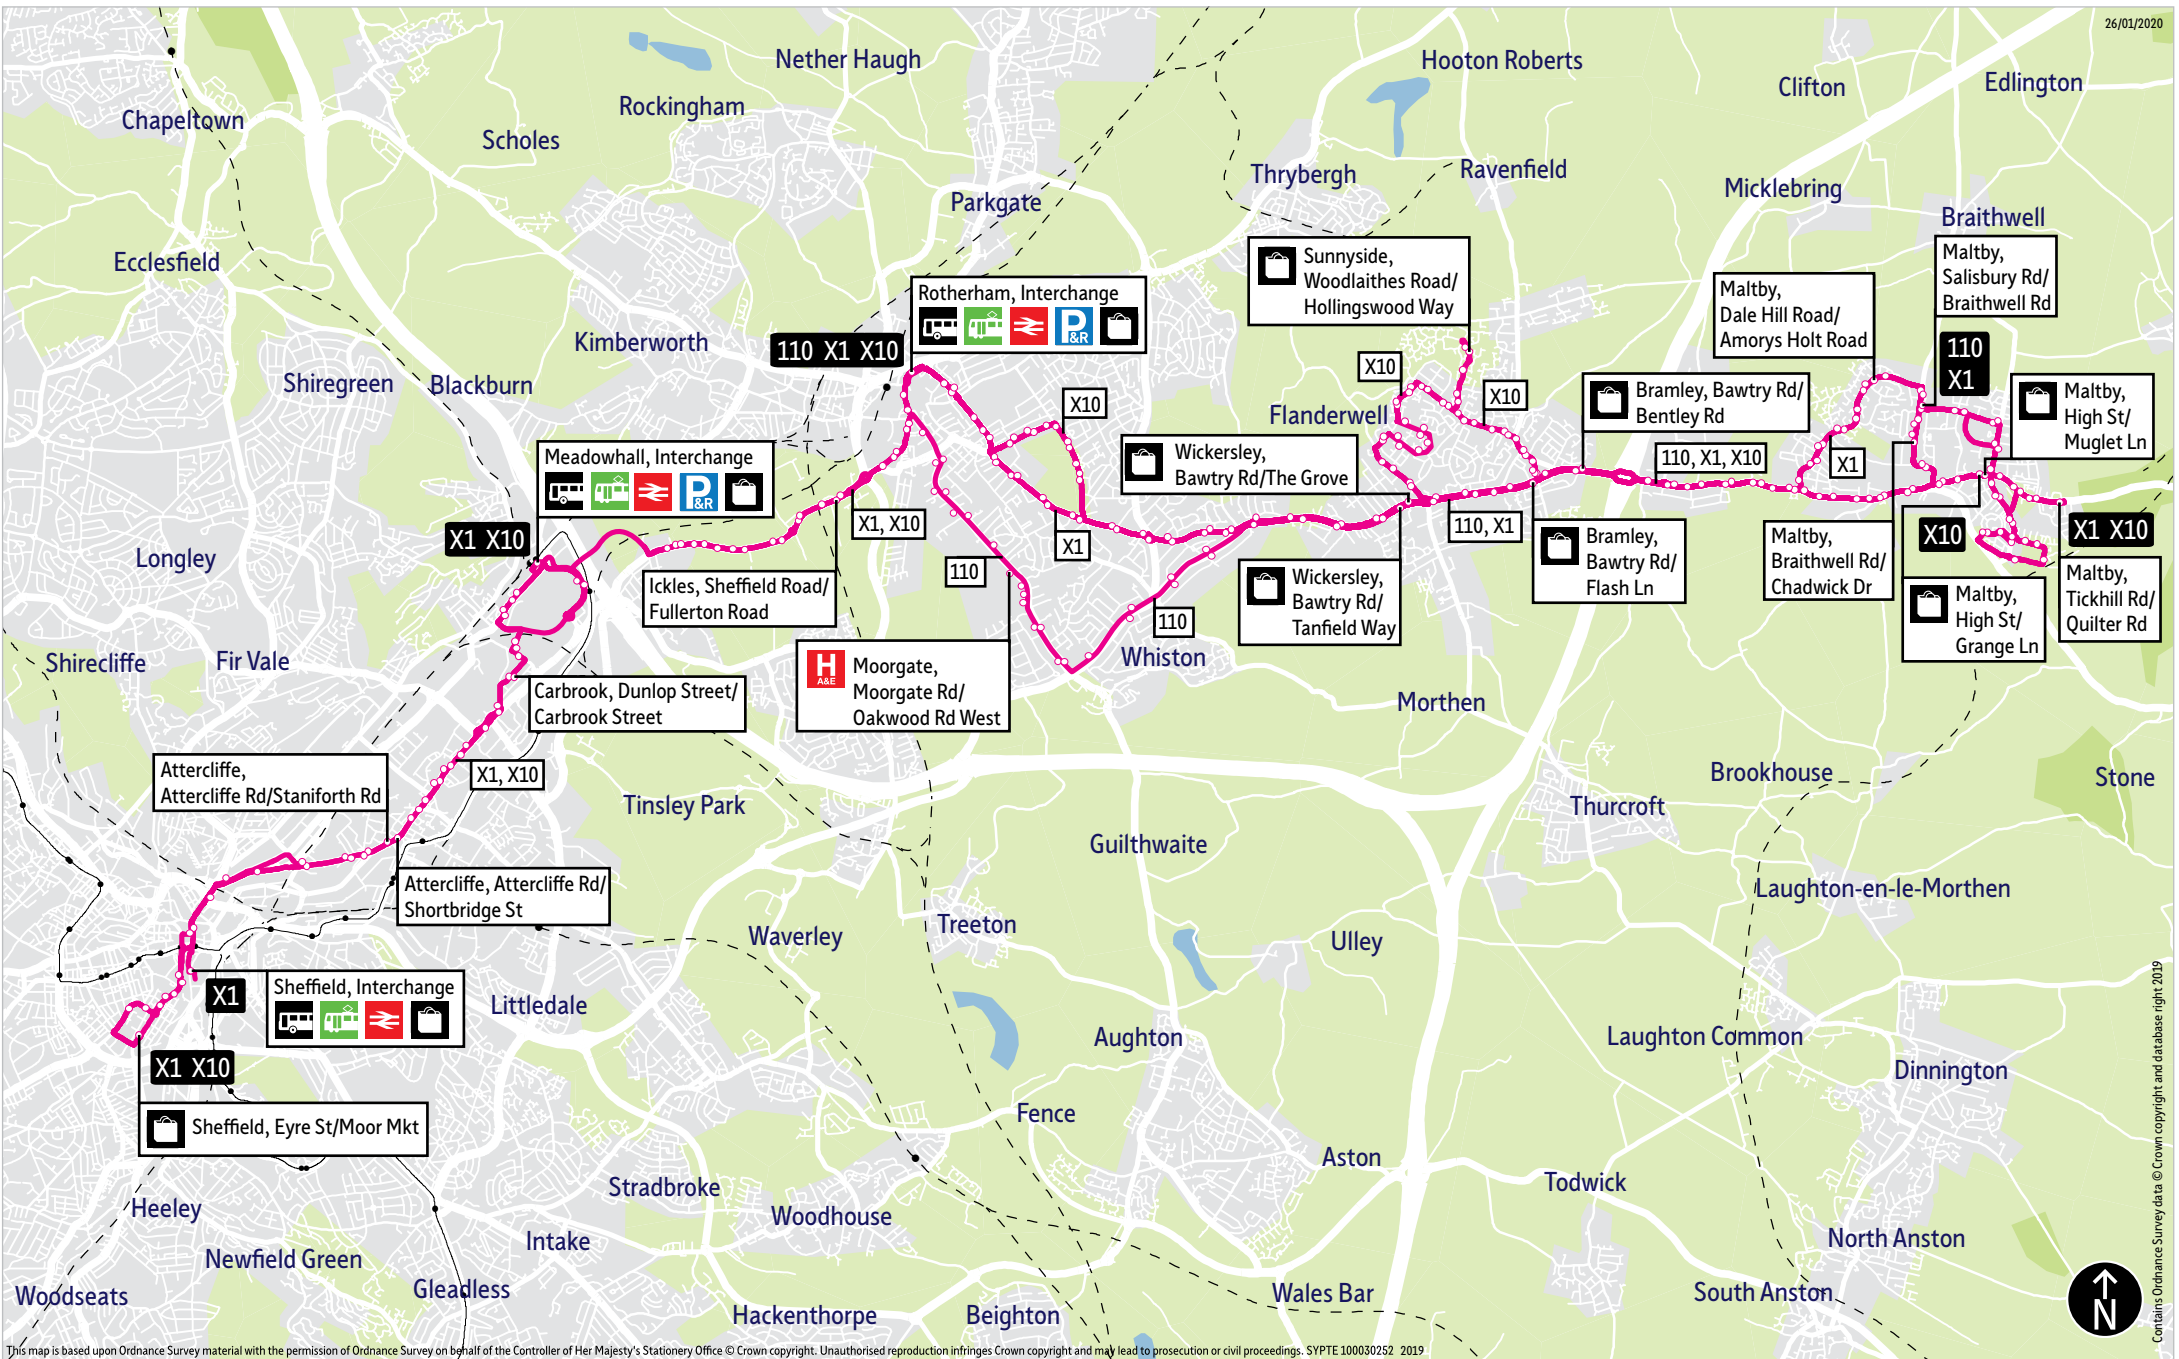

Bus route map for services 110, X1 and X10

26/01/2020

- = Terminus point
- = Public transport
- = Shopping area
- = Bus route & stops
- = Rail line & station
- = Tram route & stop

Contains Ordnance Survey data © Crown copyright and database right 2019