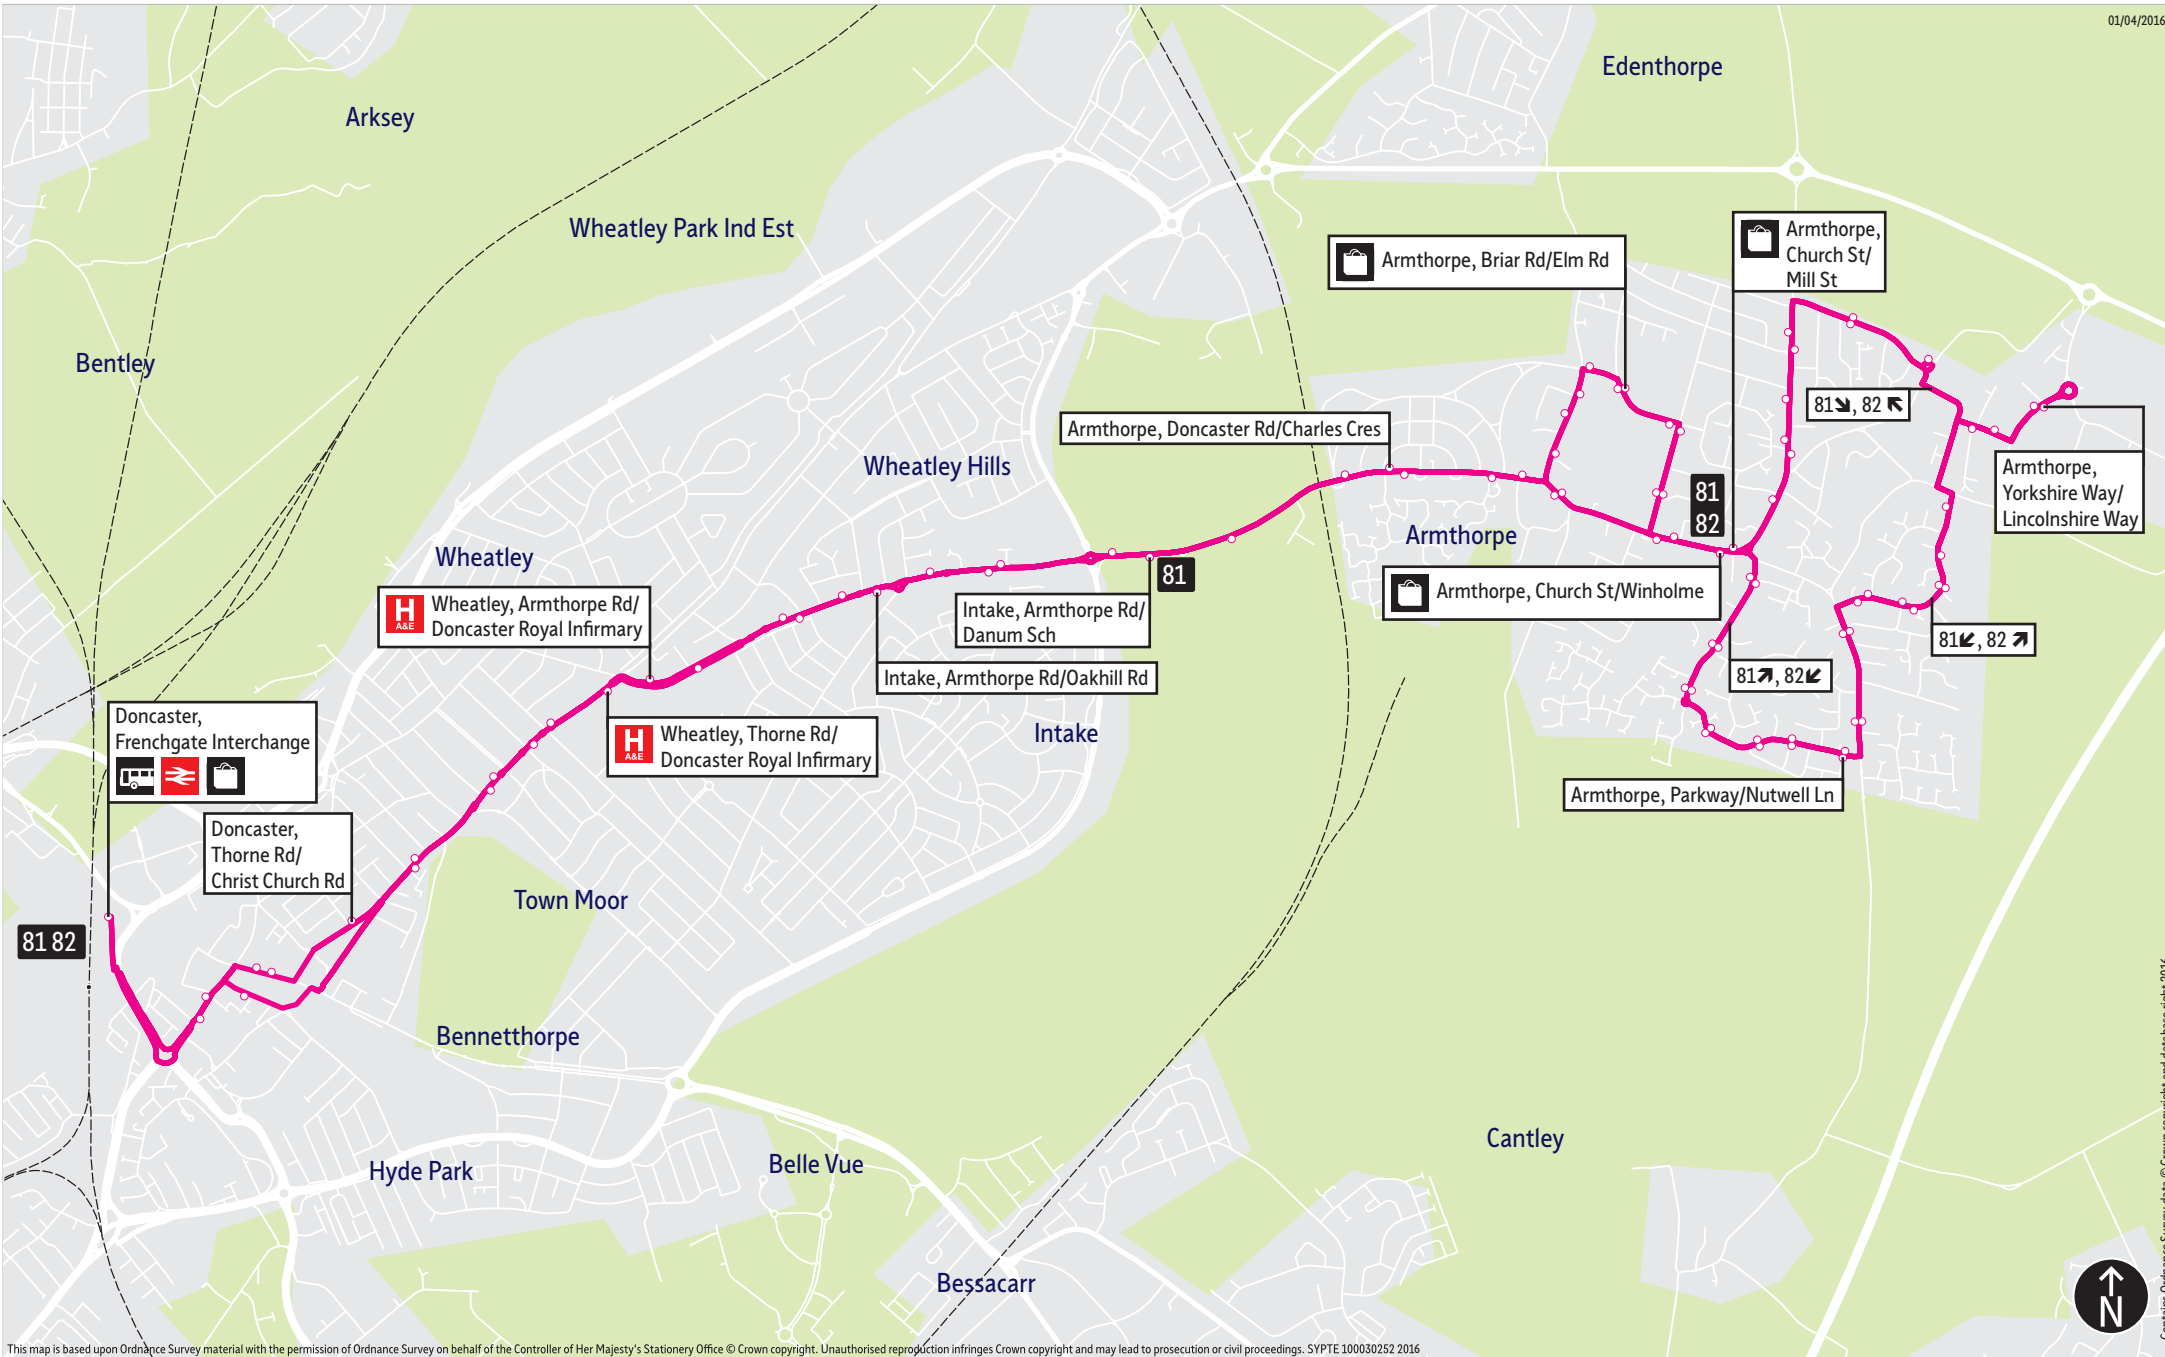

Bus route map for services 81 and 82

01/04/2016

■ = Terminus point
🚏 = Public transport
🛒 = Shopping area
🚦 = Bus route & stops
⋯ = Rail line & station
— = Tram route & stop

Contains Ordnance Survey data © Crown copyright and database right 2016