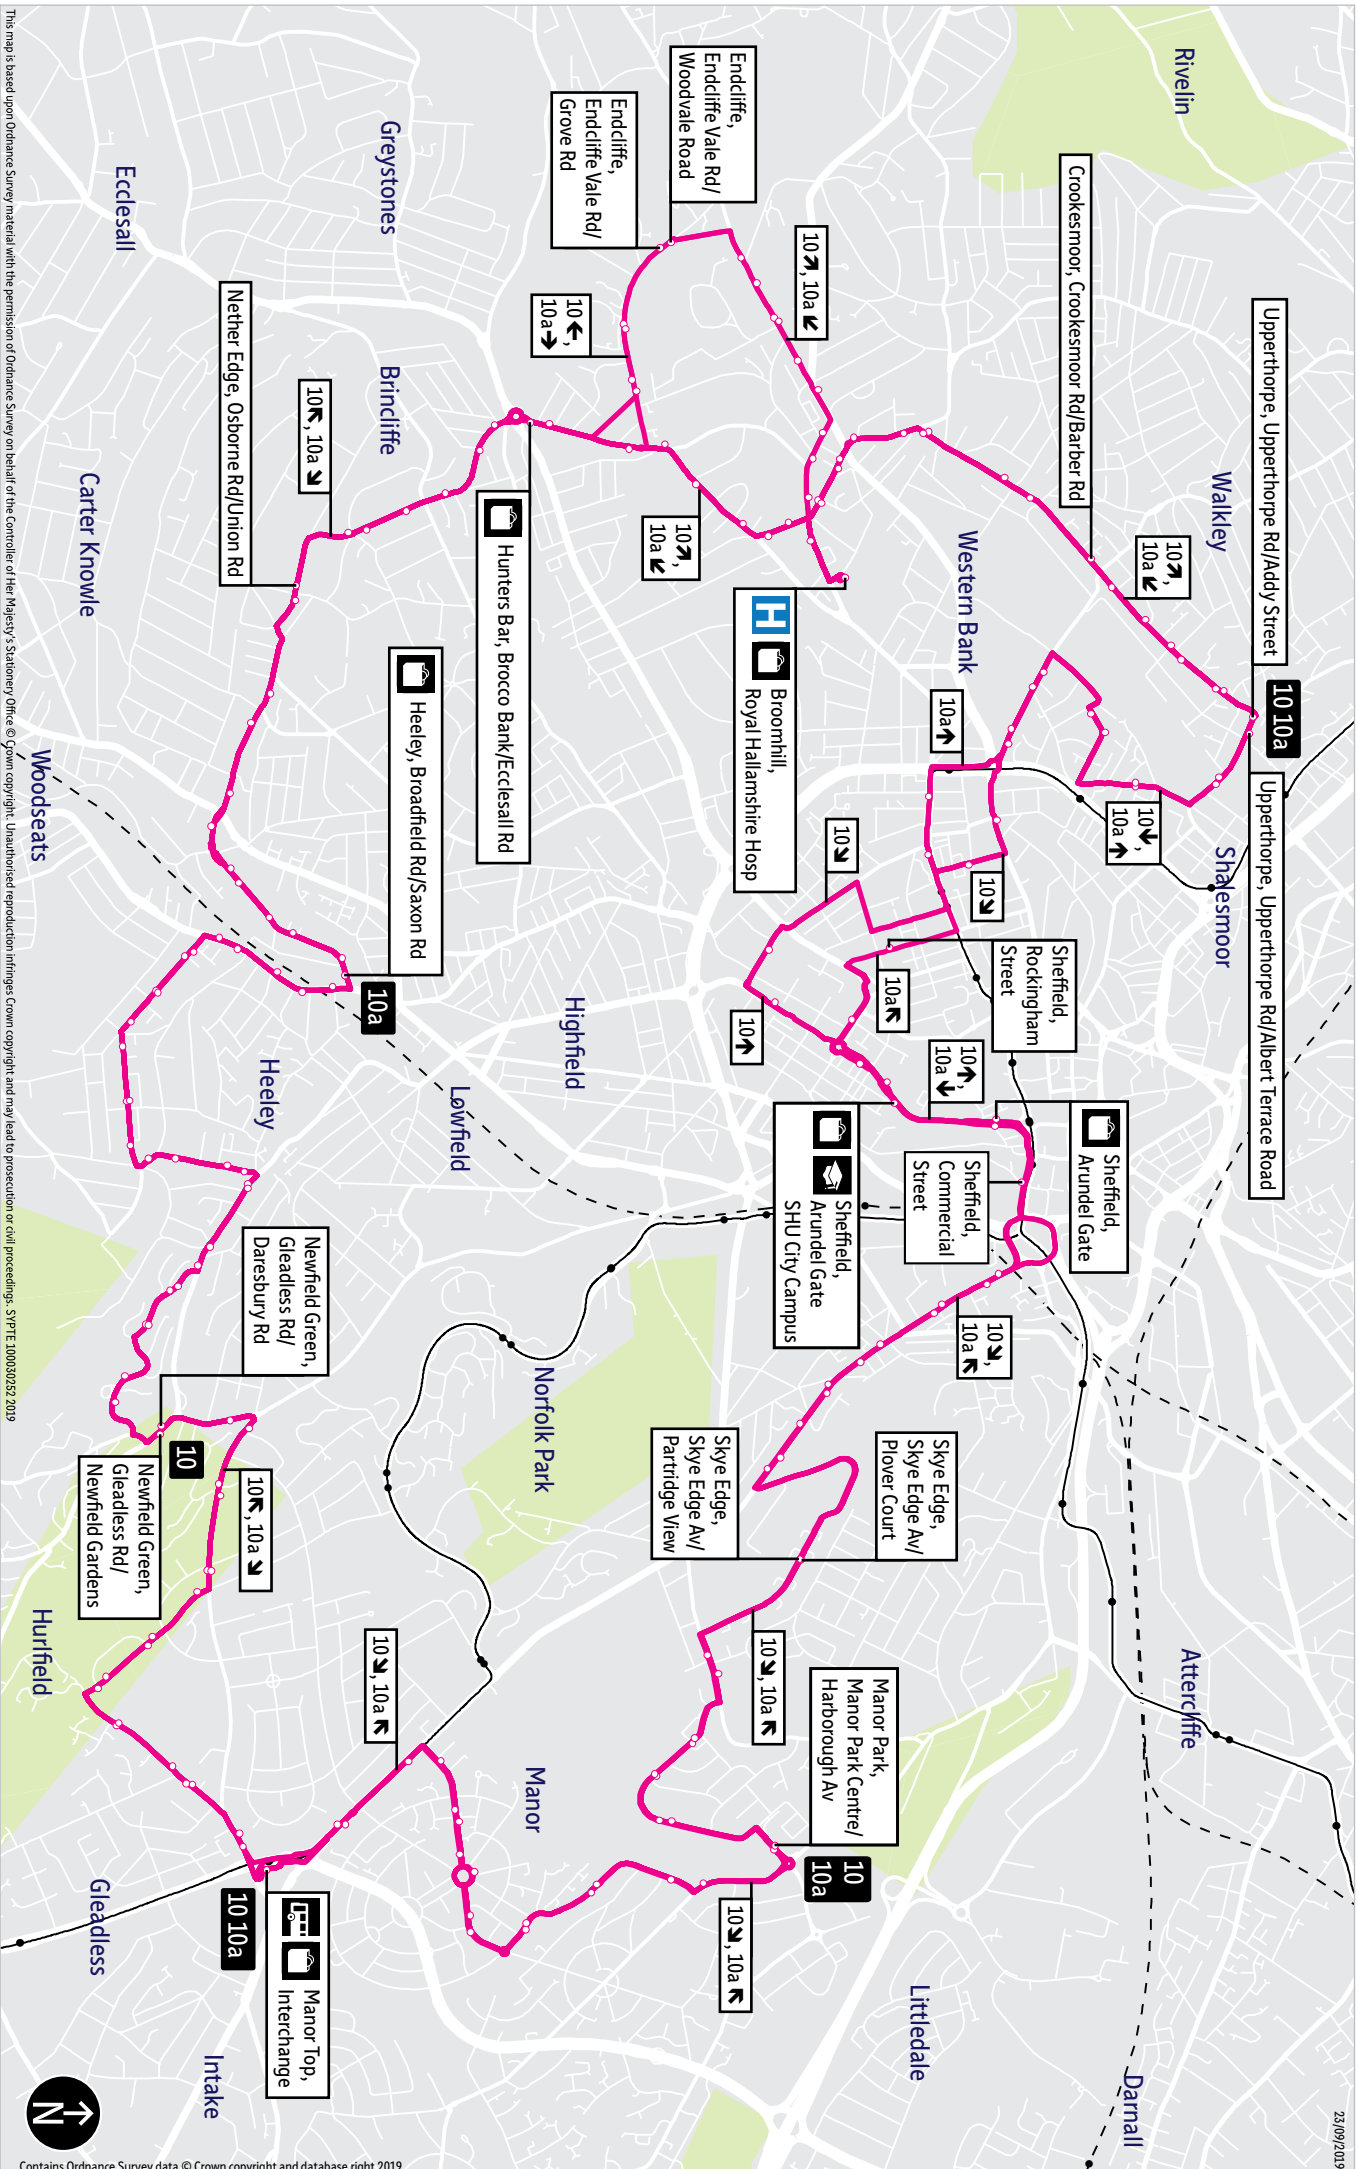

### Places on the route

-  Manor Top Interchange
-  SHU City Campus
-  UoS North Campus (10)
-  Royal Hallamshire Hospital

# Bus route map for services 10 and 10a

-  = Terminus point
-  = Public transport
-  = Public transport
-  = Shopping area
-  = Bus route & stops
-  = Rail line & station
-  = Tram route & stop

**Manor Top:** Queen Mary Road  
Manor Laith Road  
**Sky Edge:** Skye Edge Avenue

## Stopping points for service 10

**Manor Park, Manor Park Centre** ▶ **Manor** ▶ Raynald Road ▶ Queen Mary Road ▶ Wulfric Road ▶ City Road ▶ **Manor Top, Interchange** ▶ **Hurlfield** ▶ Hurlfield Road ▶ Arbourthorne Road ▶ **Arbourthorne** ▶ East Bank Road ▶ Daresbury Road ▶ **Newfield Green** ▶ Gleadless Road ▶ Callow Road ▶ **Heeley** ▶ Abney Road ▶ Gleadless Road ▶ Carrfield Road ▶ **Meersbrook** ▶ Rushdale Road ▶ **Heeley** ▶ Valley Road ▶ Chesterfield Road ▶ London Road ▶ Broadfield Road ▶ **Nether Edge** ▶ Sheldon Road ▶ Osborne Road ▶ St Andrews Road ▶ **Sharrow Vale** ▶ Cowlshaw Road ▶ **Hunters Bar** ▶ Junction Road ▶ Brocco Bank ▶ **Endcliffe** ▶ **Broomhill** ▶ Clarkehouse Road ▶ Newbould Lane ▶ Beech Hill Road ▶ Glossop Road ▶ Newbould Lane ▶ Nile Street ▶ Crookes Road ▶ Crookesmoor Road ▶ **Crookesmoor** ▶ **Upperthorpe** ▶ Addy Street ▶ Upperthorpe Road ▶ **Netherthorpe** ▶ St Philips Road ▶ Bramwell Street ▶ **Crookesmoor** ▶ Winter Street ▶ **Western Bank** ▶ Bolsover Street ▶ **Sheffield** ▶ Broad Lane ▶ Mappin Street ▶ Cumberland Street ▶ Eyre Street ▶ Arundel Gate ▶ **Park Hill** ▶ Duke Street ▶ **Skye Edge** ▶ City Road ▶ Skye Edge Avenue ▶ Manor Lane ▶ **Manor Park** ▶ Manor Park Crescent ▶ Manor Park Centre ▶ **Manor** ▶ Raynald Road ▶ Queen Mary Road ▶ Wulfric Road ▶ City Road ▶ **Manor Top, Interchange**