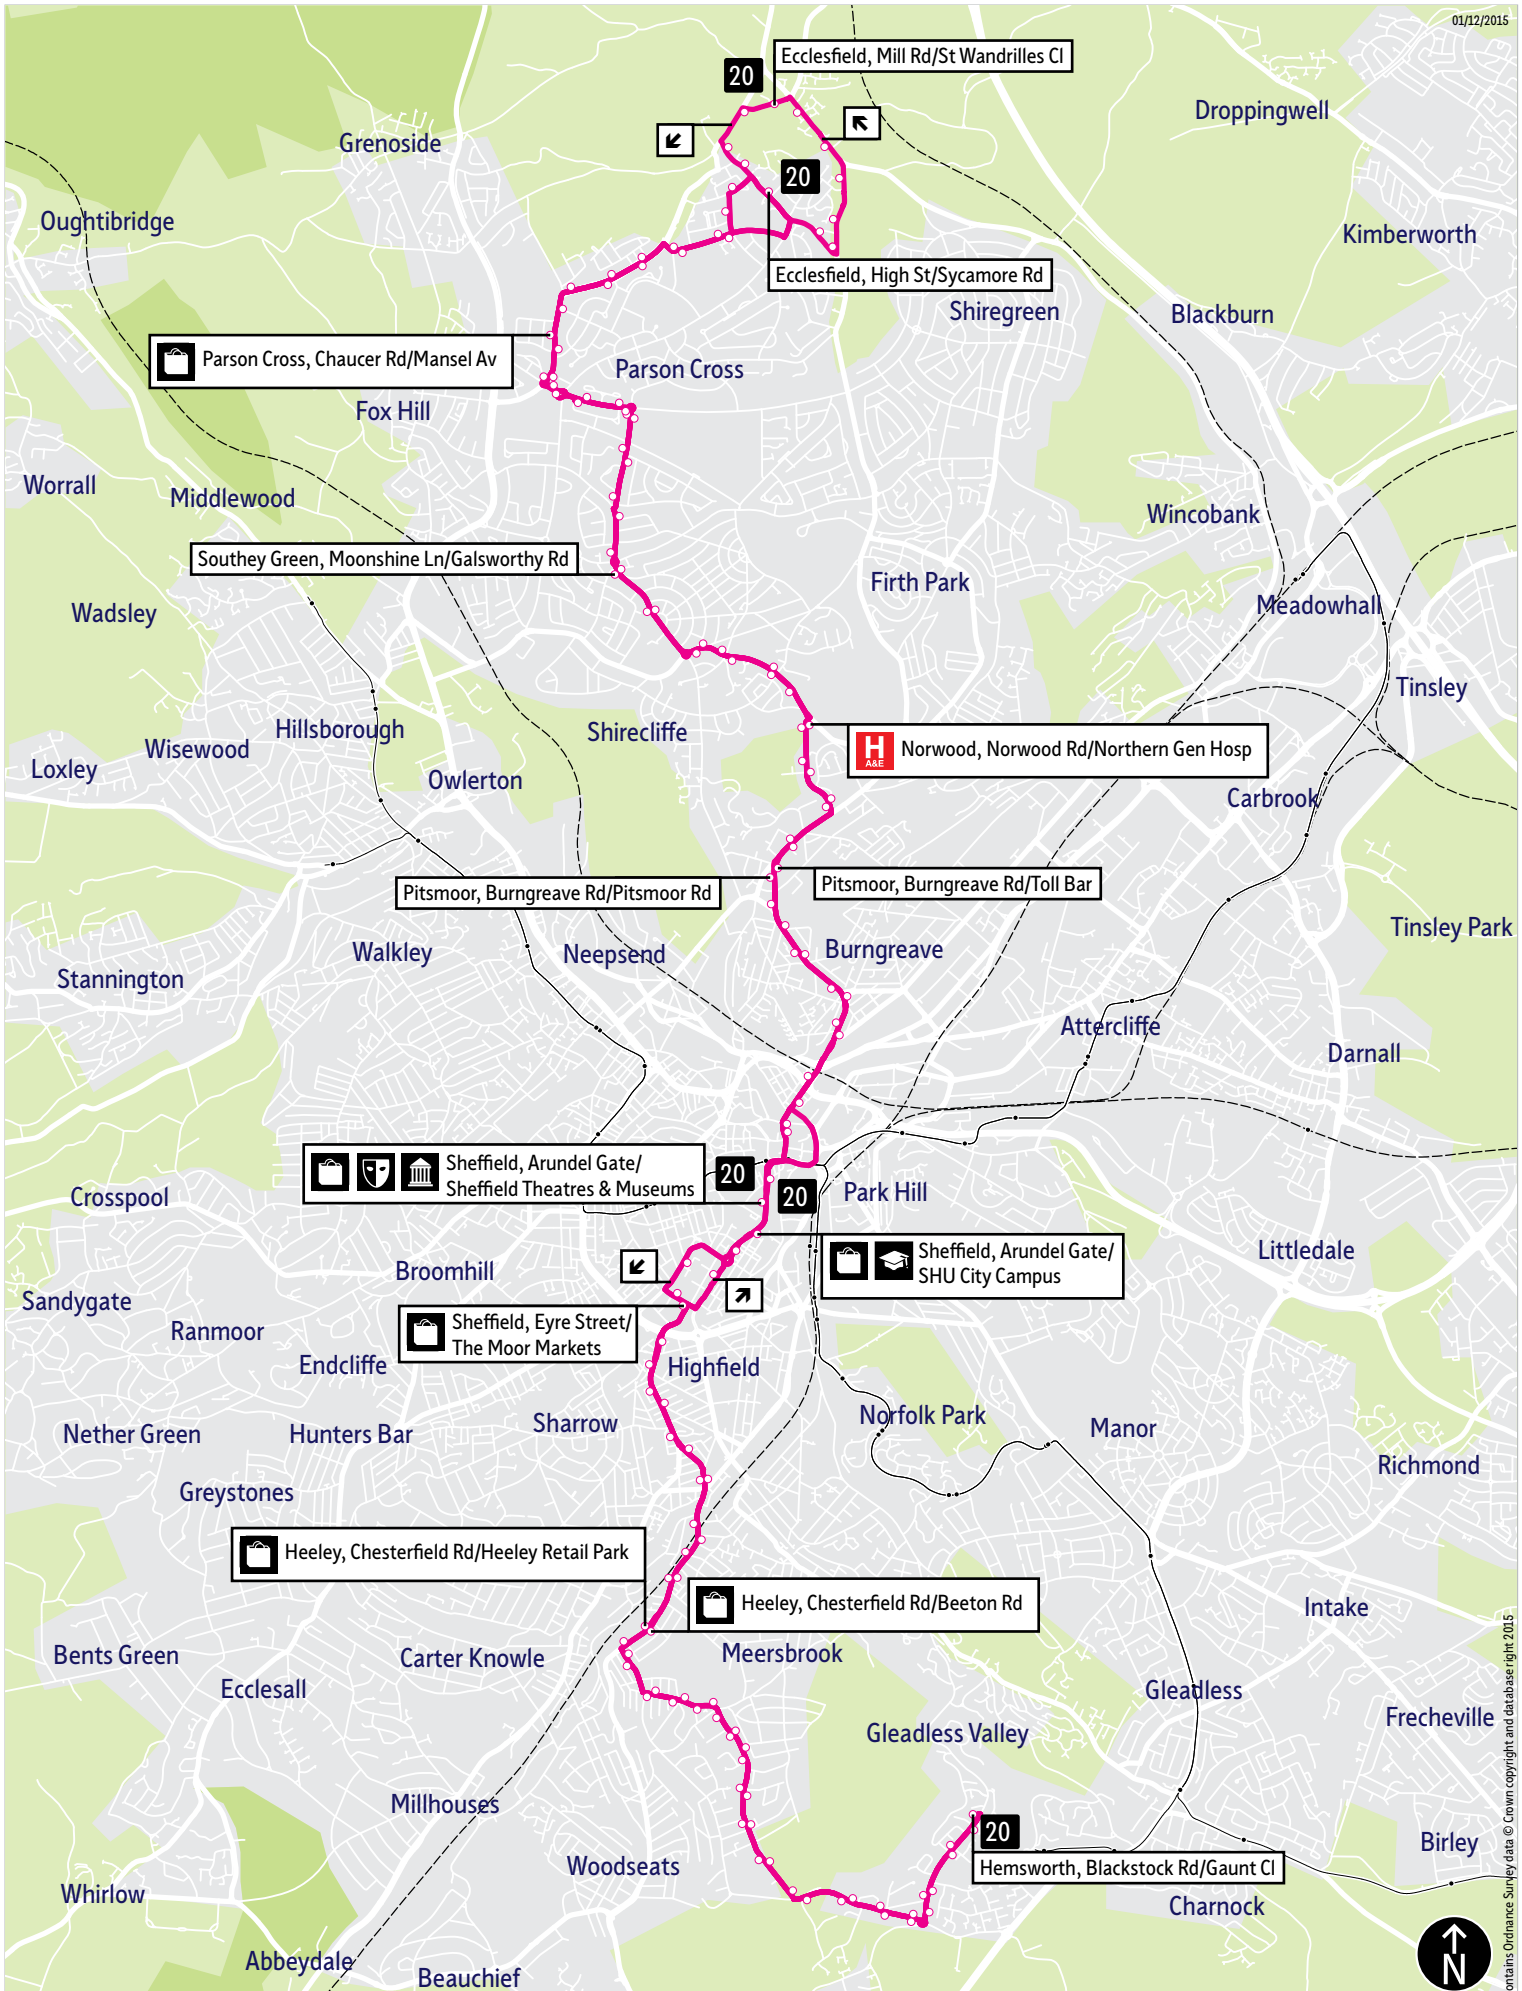

Bus route map for service 20

01/12/2015

- = Terminus point
- = Public transport
- = Shopping area
- = Bus route & stops
- = Rail line & station
- = Tram route & stop

Contains Ordnance Survey data © Crown copyright and database right 2015