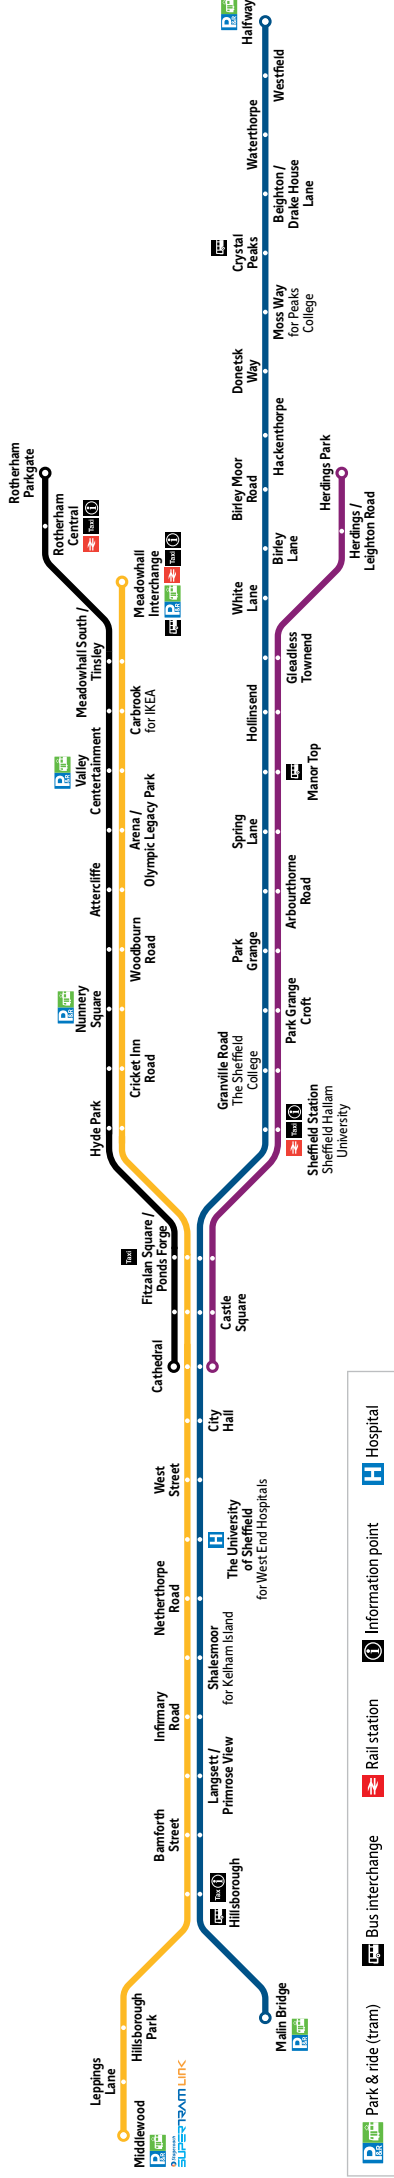

Tram & Tram Train network map

About this guide

Stagecoach Supertram serves Sheffield and Rotherham with a network linking six park and ride sites with:

- the city centre
- rail stations
- shopping areas
- universities
- the Cathedral
- many popular sports and entertainment venues

Buying Your Ticket

Simply buy on board from the conductor, online or from selected outlets.

On Tram

Single, day or weekly tickets are available onboard from your conductor. These include tickets from travel on Stagecoach or other buses in Sheffield or further afield.

Online

Save money on your travel when buying longer term tickets. Options are available for 28 day and Monthly tickets at www.buymymegarider.com

At Venues

Weekly and monthly tickets are also available from selected locations operated by Sheffield International Venues (SIV), details can be found at www.supertram.com.

*Whilst we make every effort to run as per the times shown inside this guide, changes to the services may occur due to unforeseen circumstances.

*A penalty fare system operates on board Supertram. You must make every effort to tender your fare or valid pass to a member of staff. Failure to do so may result in a £10 penalty fare being charged.