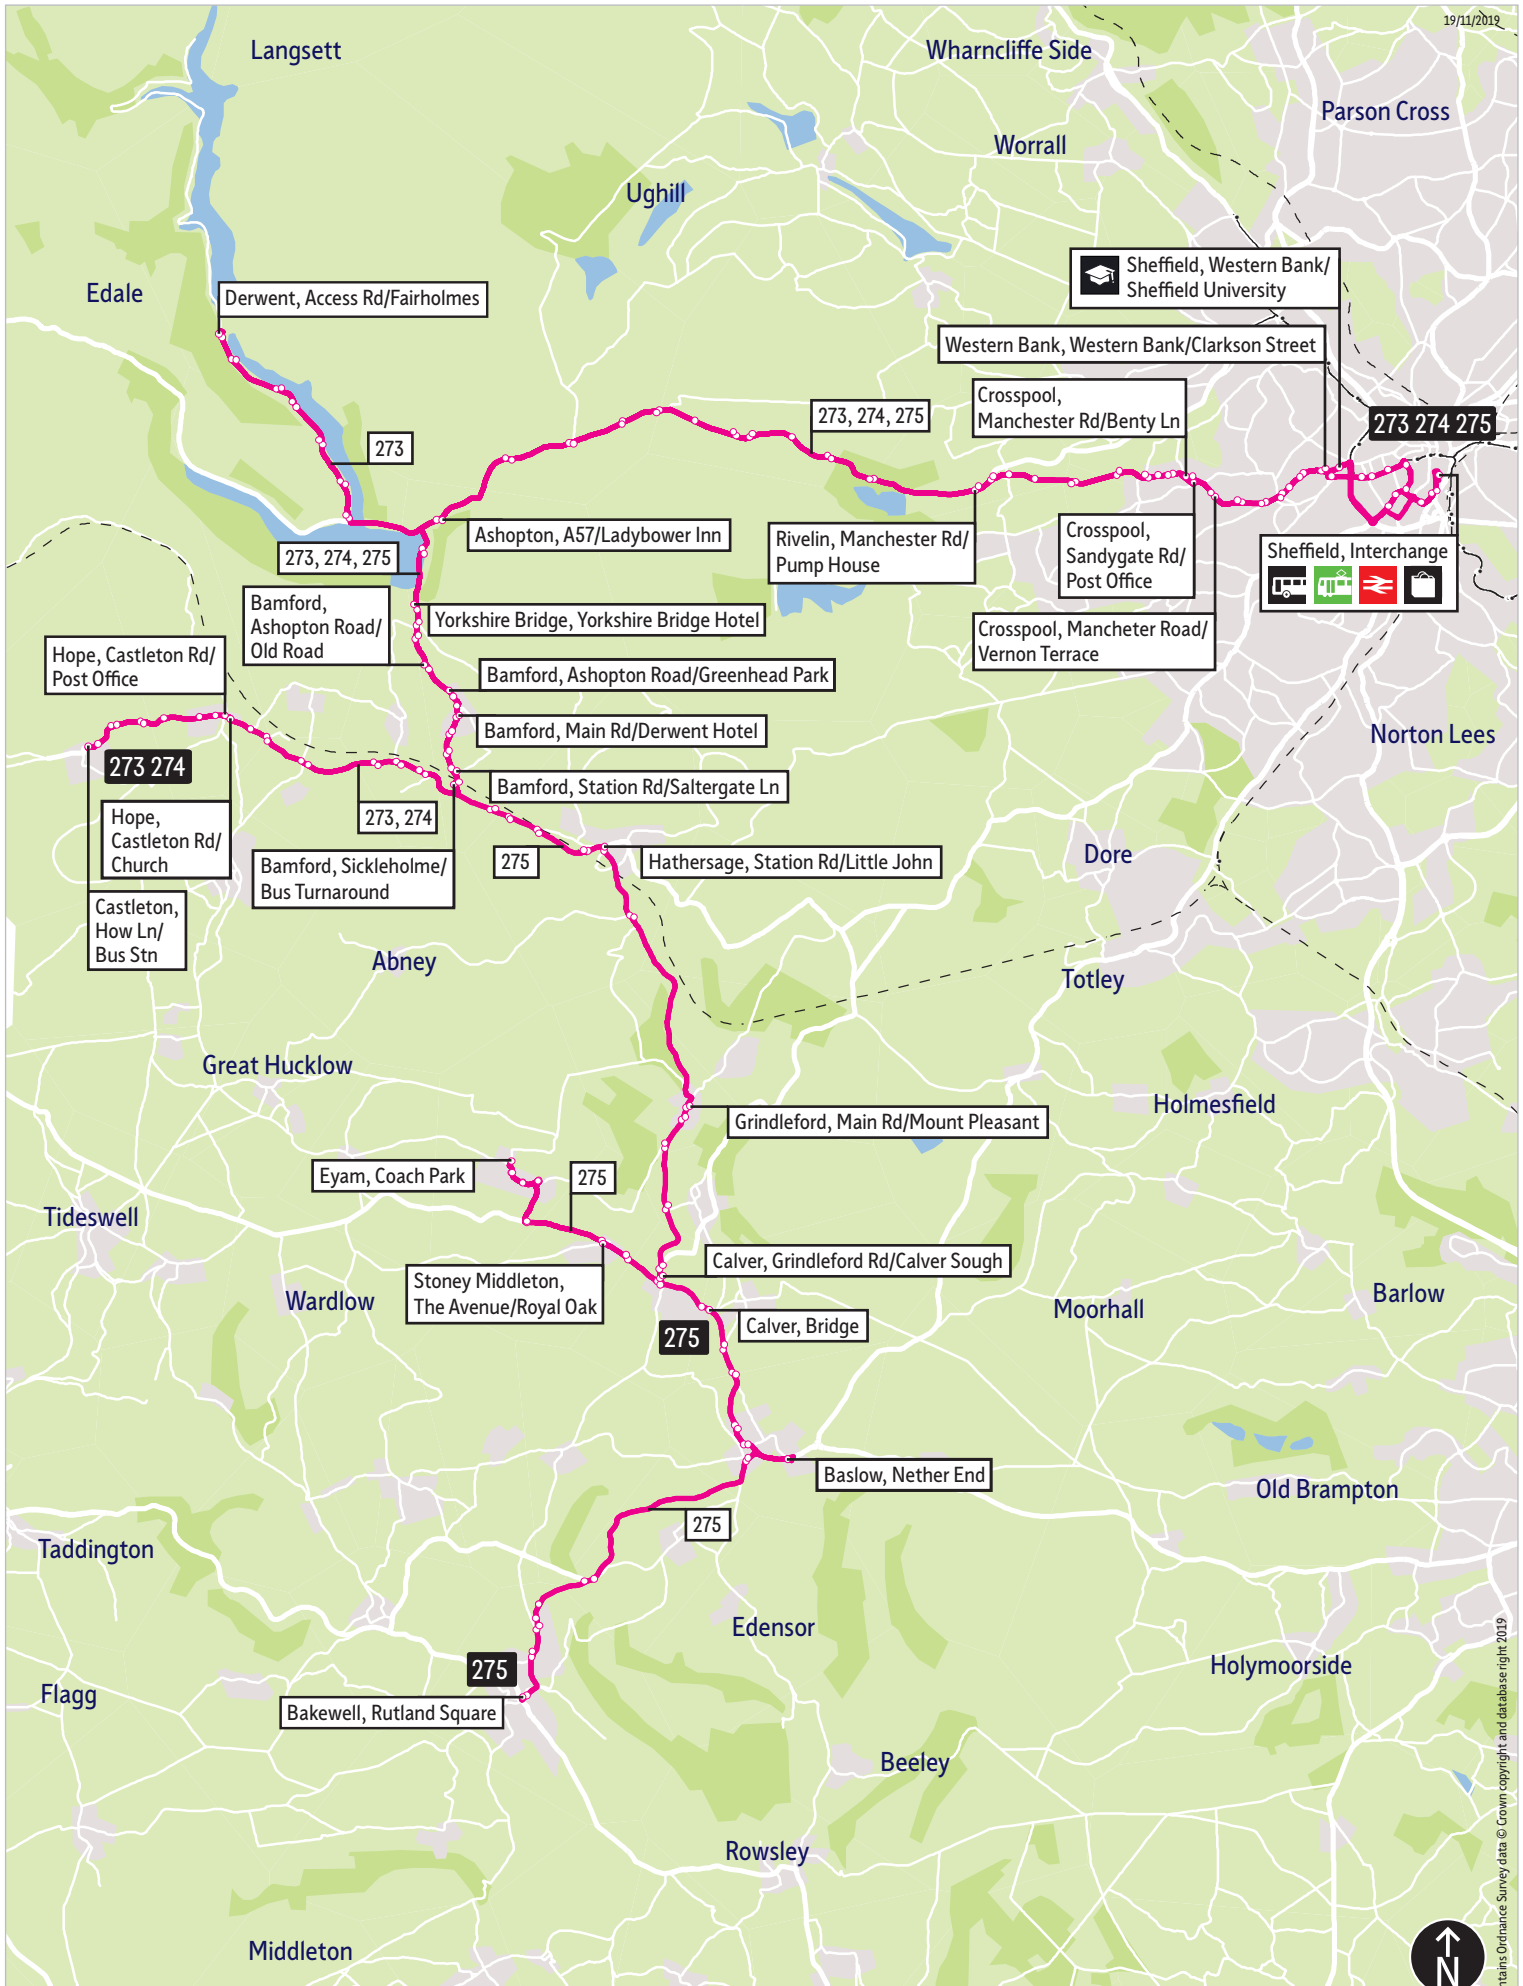

   Sheffield Interchange
 The Moor Market
 Sheffield Childrens Hospital
Derwent Reservoir (273)
Fearfall Wood (273)
Ladybower Reservoir

What's changed

273 - Timetable change.

274 - Timetable change.

275 - Timetable and route change. This service will now operate via Baslow instead of Hassop.

Operator(s)

Hulleys of Baslow  Travel

How can I get more information?

[TravelSouthYorkshire](#)

[@TSYalerts](#)

[01709 51 51 51](tel:01709515151)

Bus route map for services 273, 274 and 275

19/11/2019

This map is based upon Ordnance Survey material with the permission of Ordnance Survey on behalf of the Controller of Her Majesty's Stationery Office © Crown copyright. Unauthorised reproduction infringes Crown copyright and may lead to prosecution or civil proceedings. SYPTE 100030252 2019

- = Terminus point
- = Public transport
- = Shopping area
- = Bus route & stops
- = Rail line & station
- = Tram route & stop

Contains Ordnance Survey data © Crown copyright and database right 2019

Stopping points for service 273