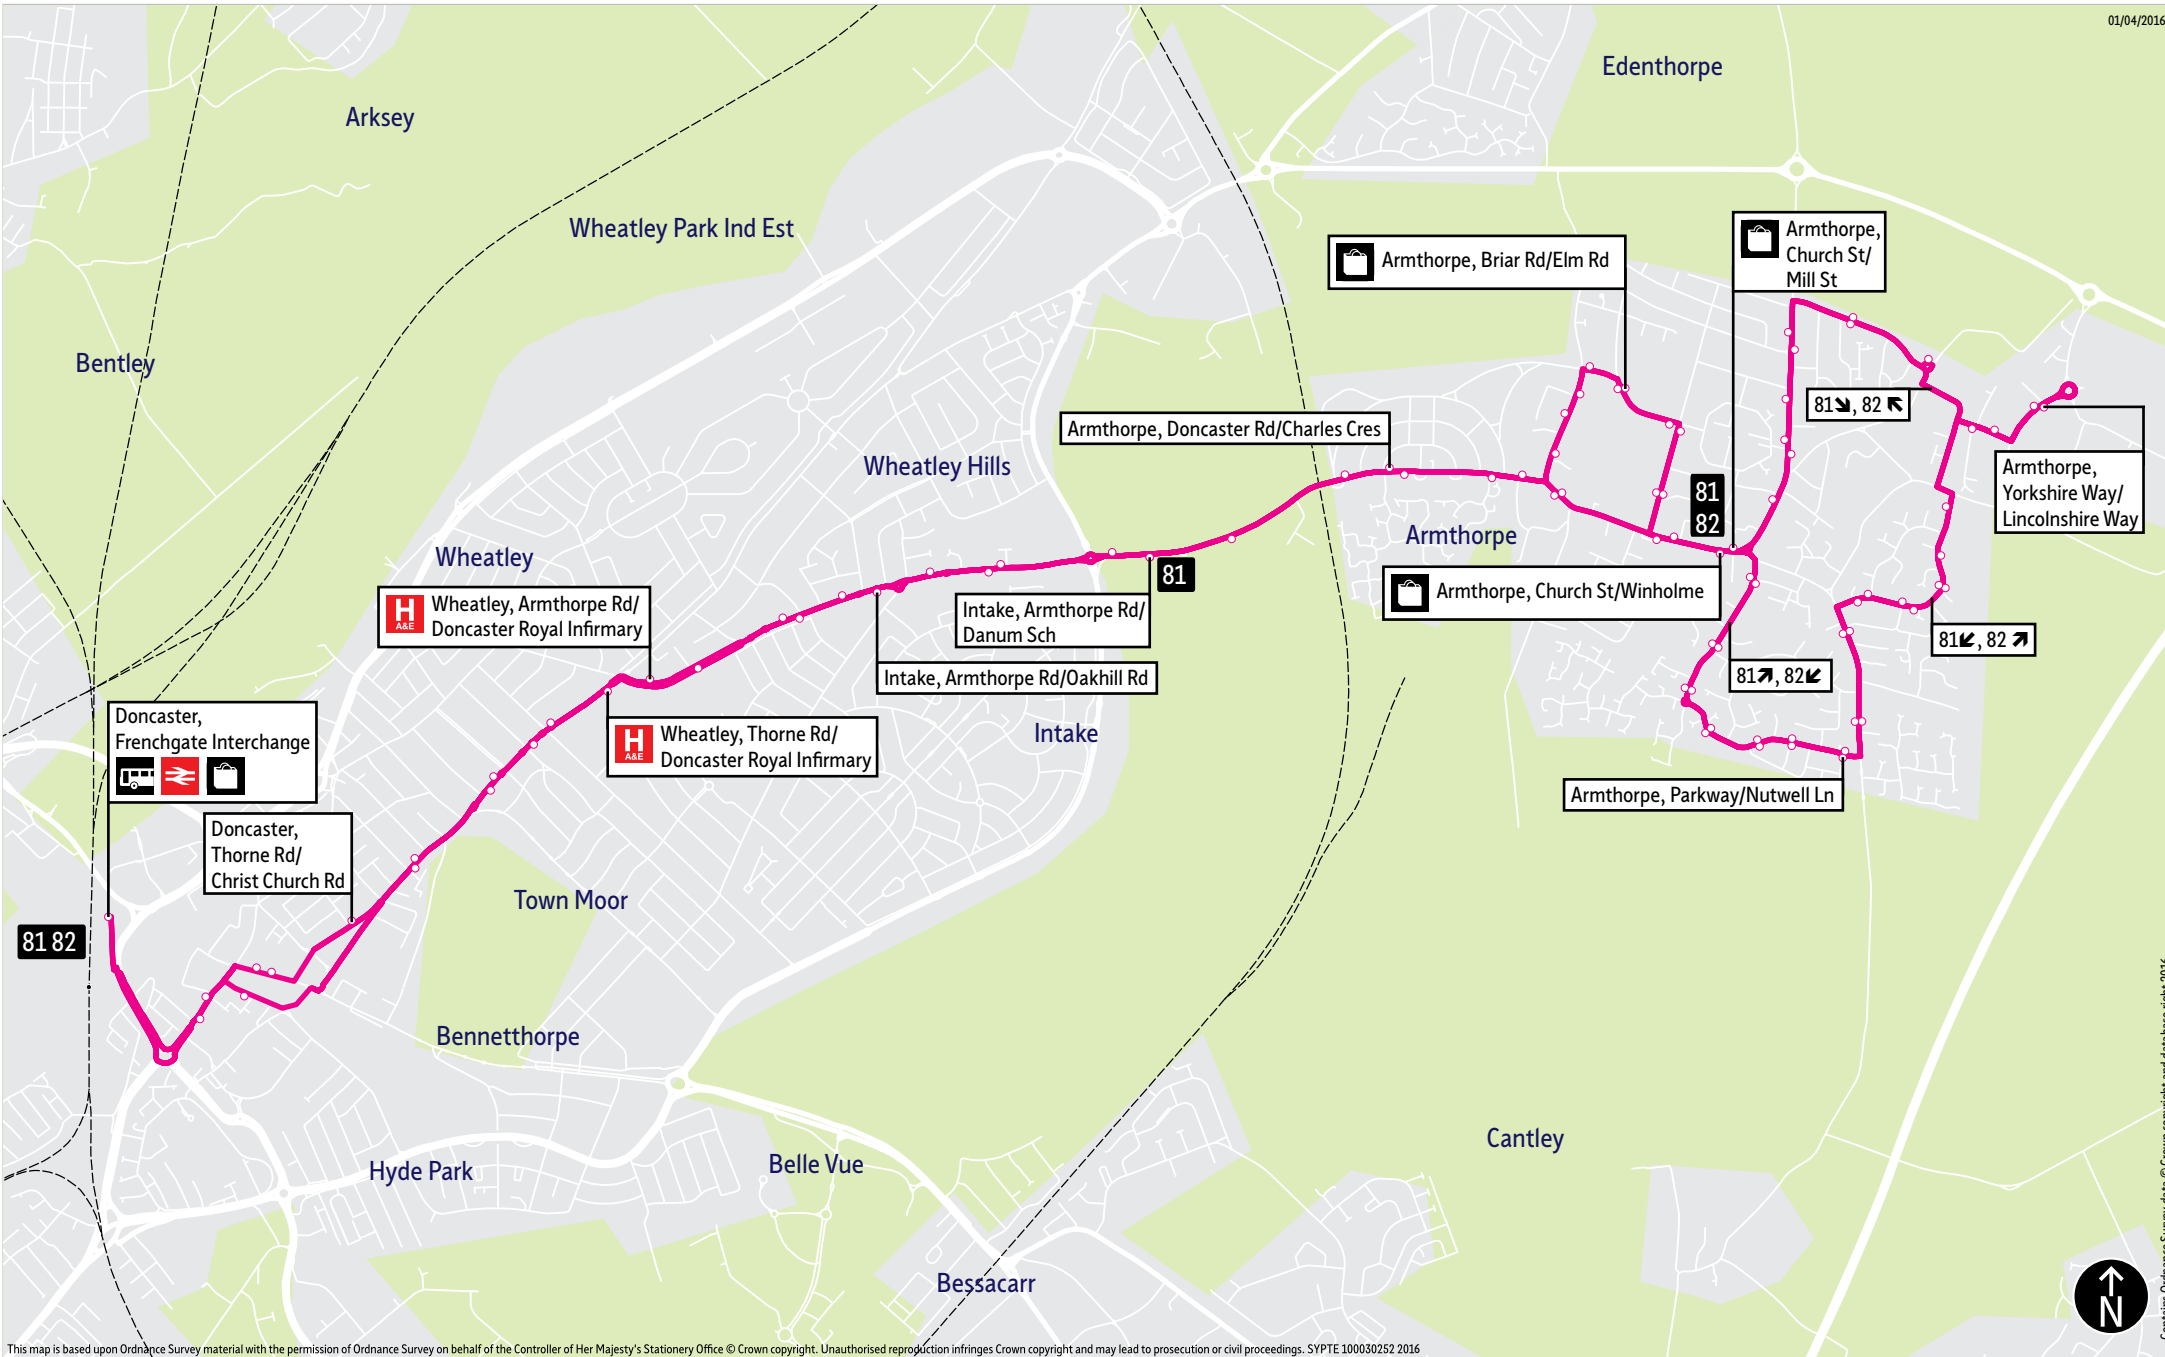

Bus route map for services 81 and 82

01/04/2016

■ = Terminus point
🚏 = Public transport
🛒 = Shopping area
🚍 = Bus route & stops
🚊 = Rail line & station
🚋 = Tram route & stop