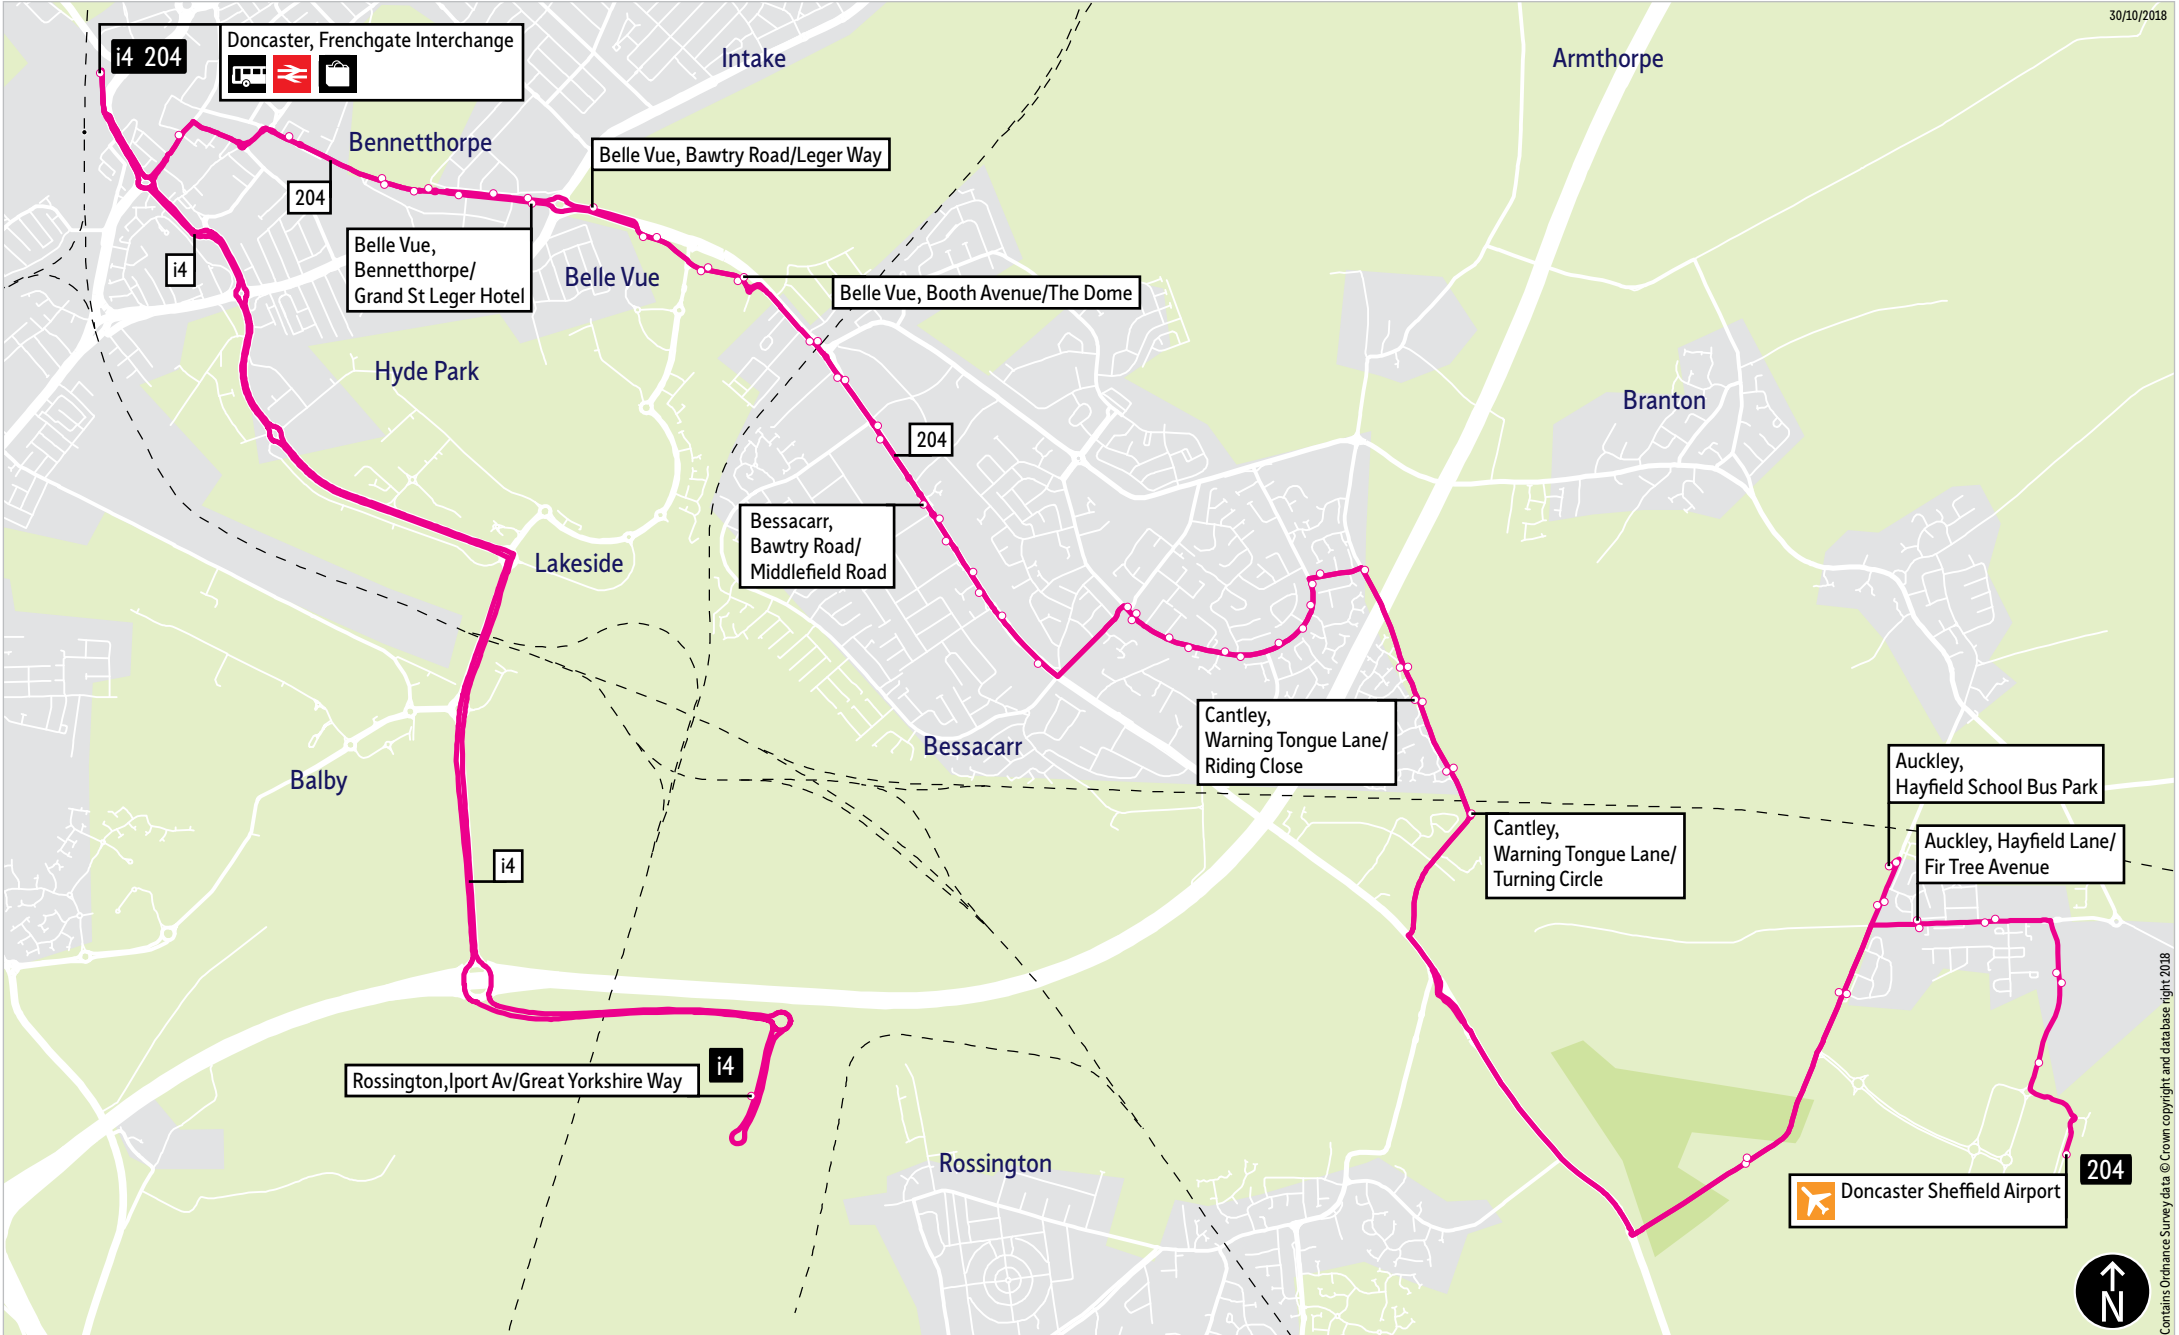

Bus route map for services 204 and i4

30/10/2018

= Terminus point
 = Public transport
 = Shopping area
 = Bus route & stops
 = Rail line & station
 = Tram route & stop