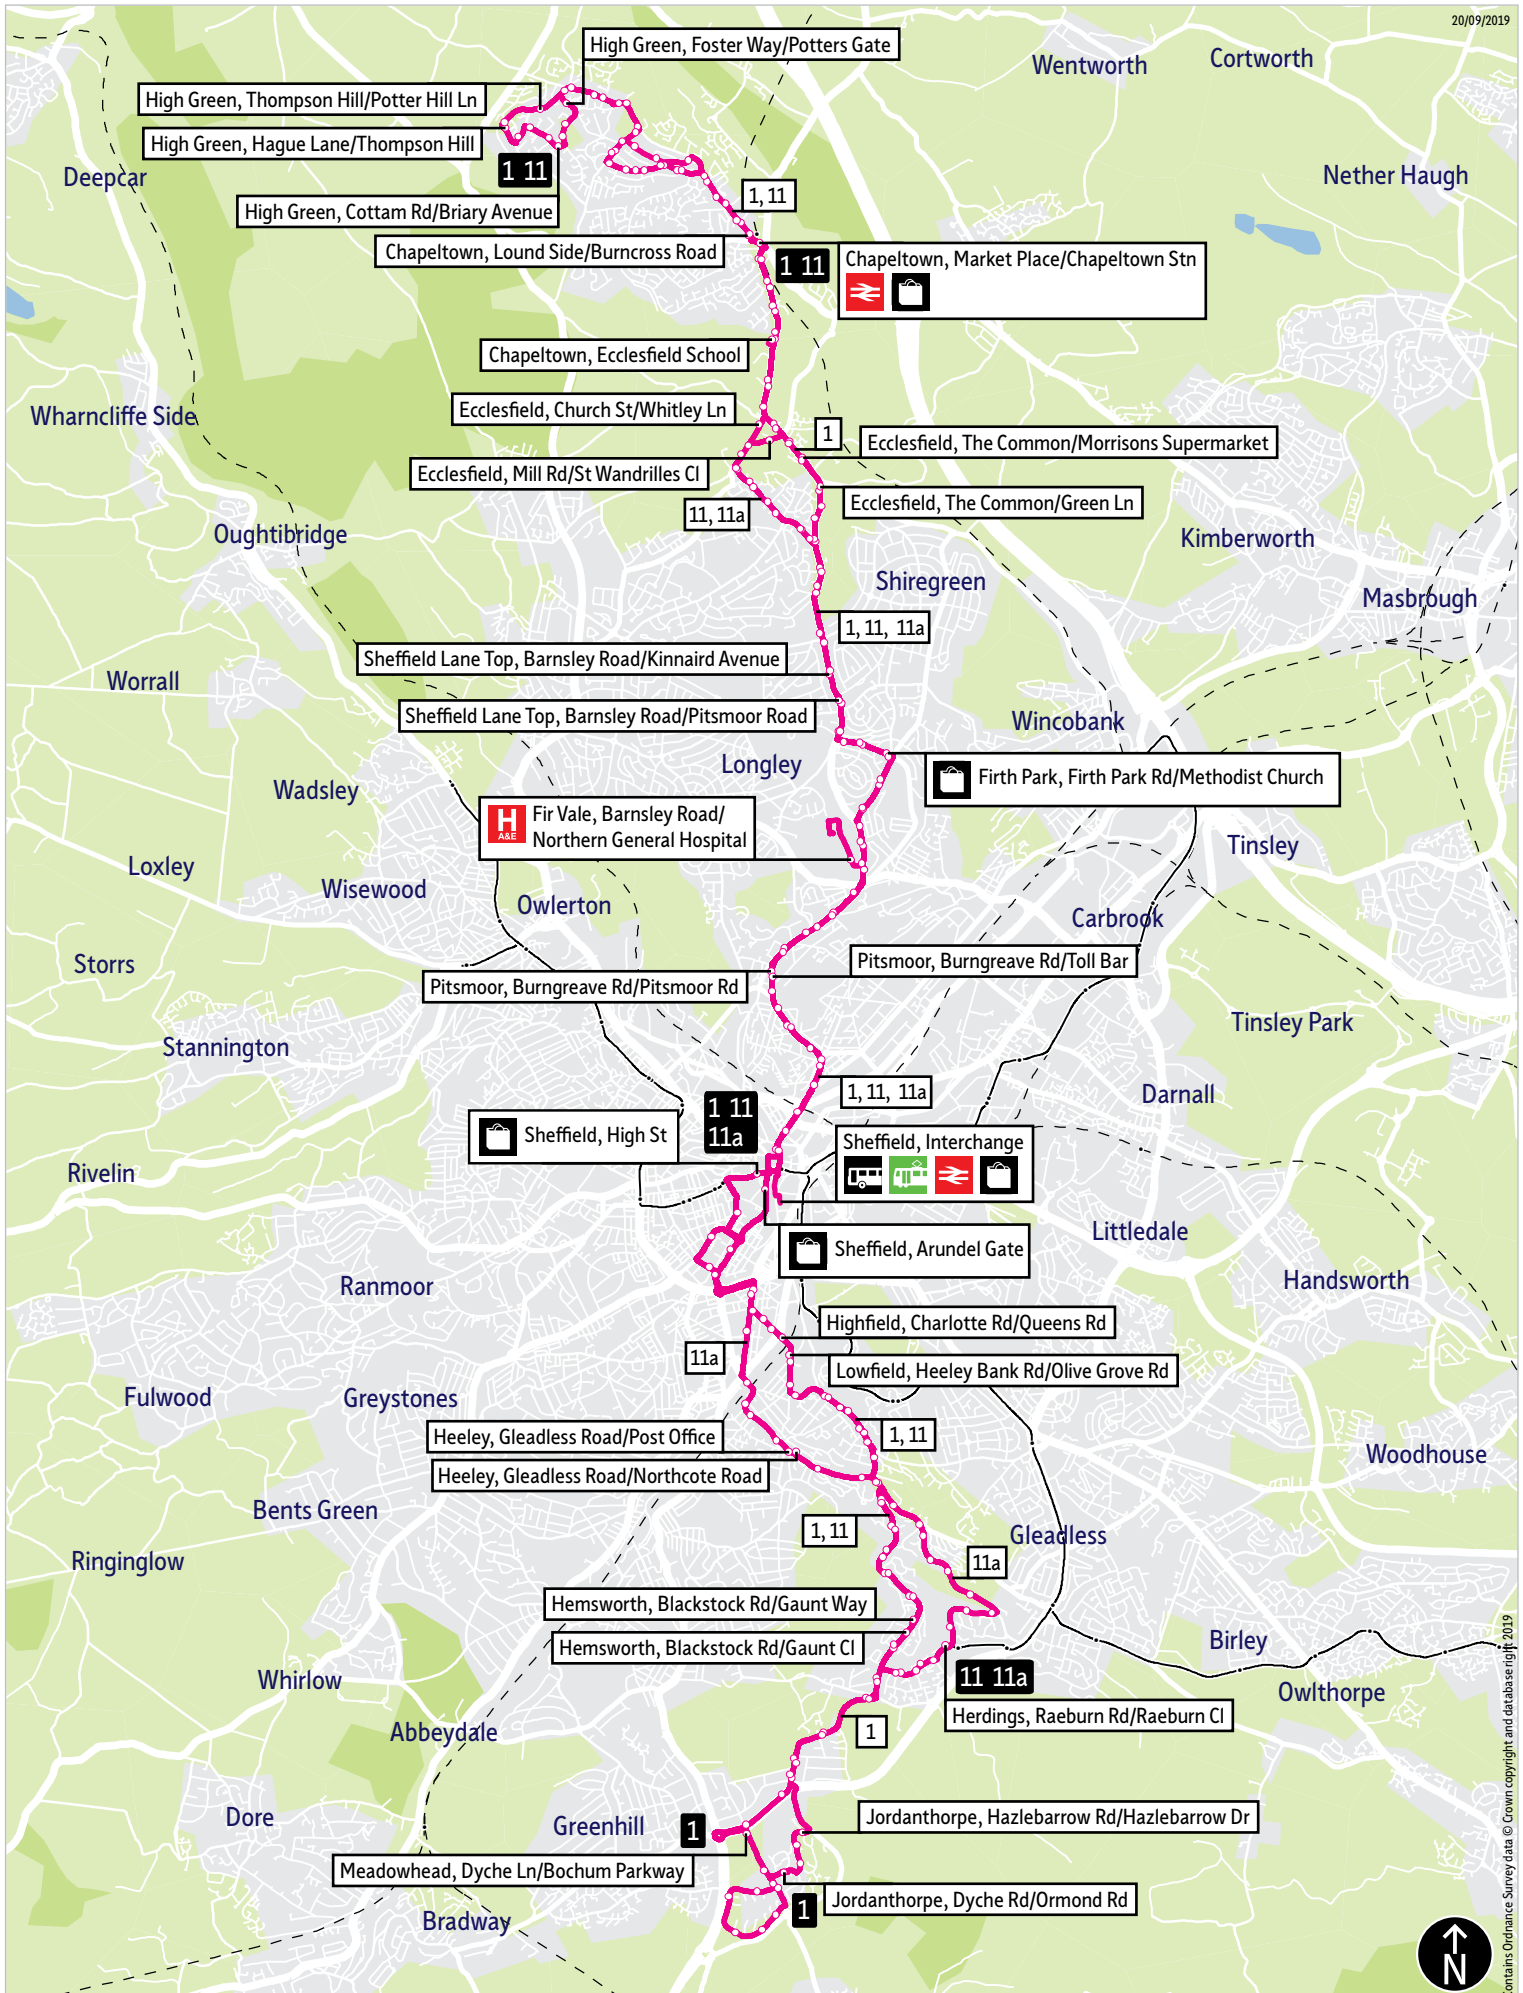

Bus route map for services 1, 11 and 11a

20/09/2019

This map is based upon Ordnance Survey material with the permission of Ordnance Survey on behalf of the Controller of Her Majesty's Stationery Office © Crown copyright. Unauthorised reproduction infringes Crown copyright and may lead to prosecution or civil proceedings. SYPTE100030252 2019

- = Terminus point
- = Public transport
- = Shopping area
- = Bus route & stops
- = Rail line & station
- = Tram route & stop