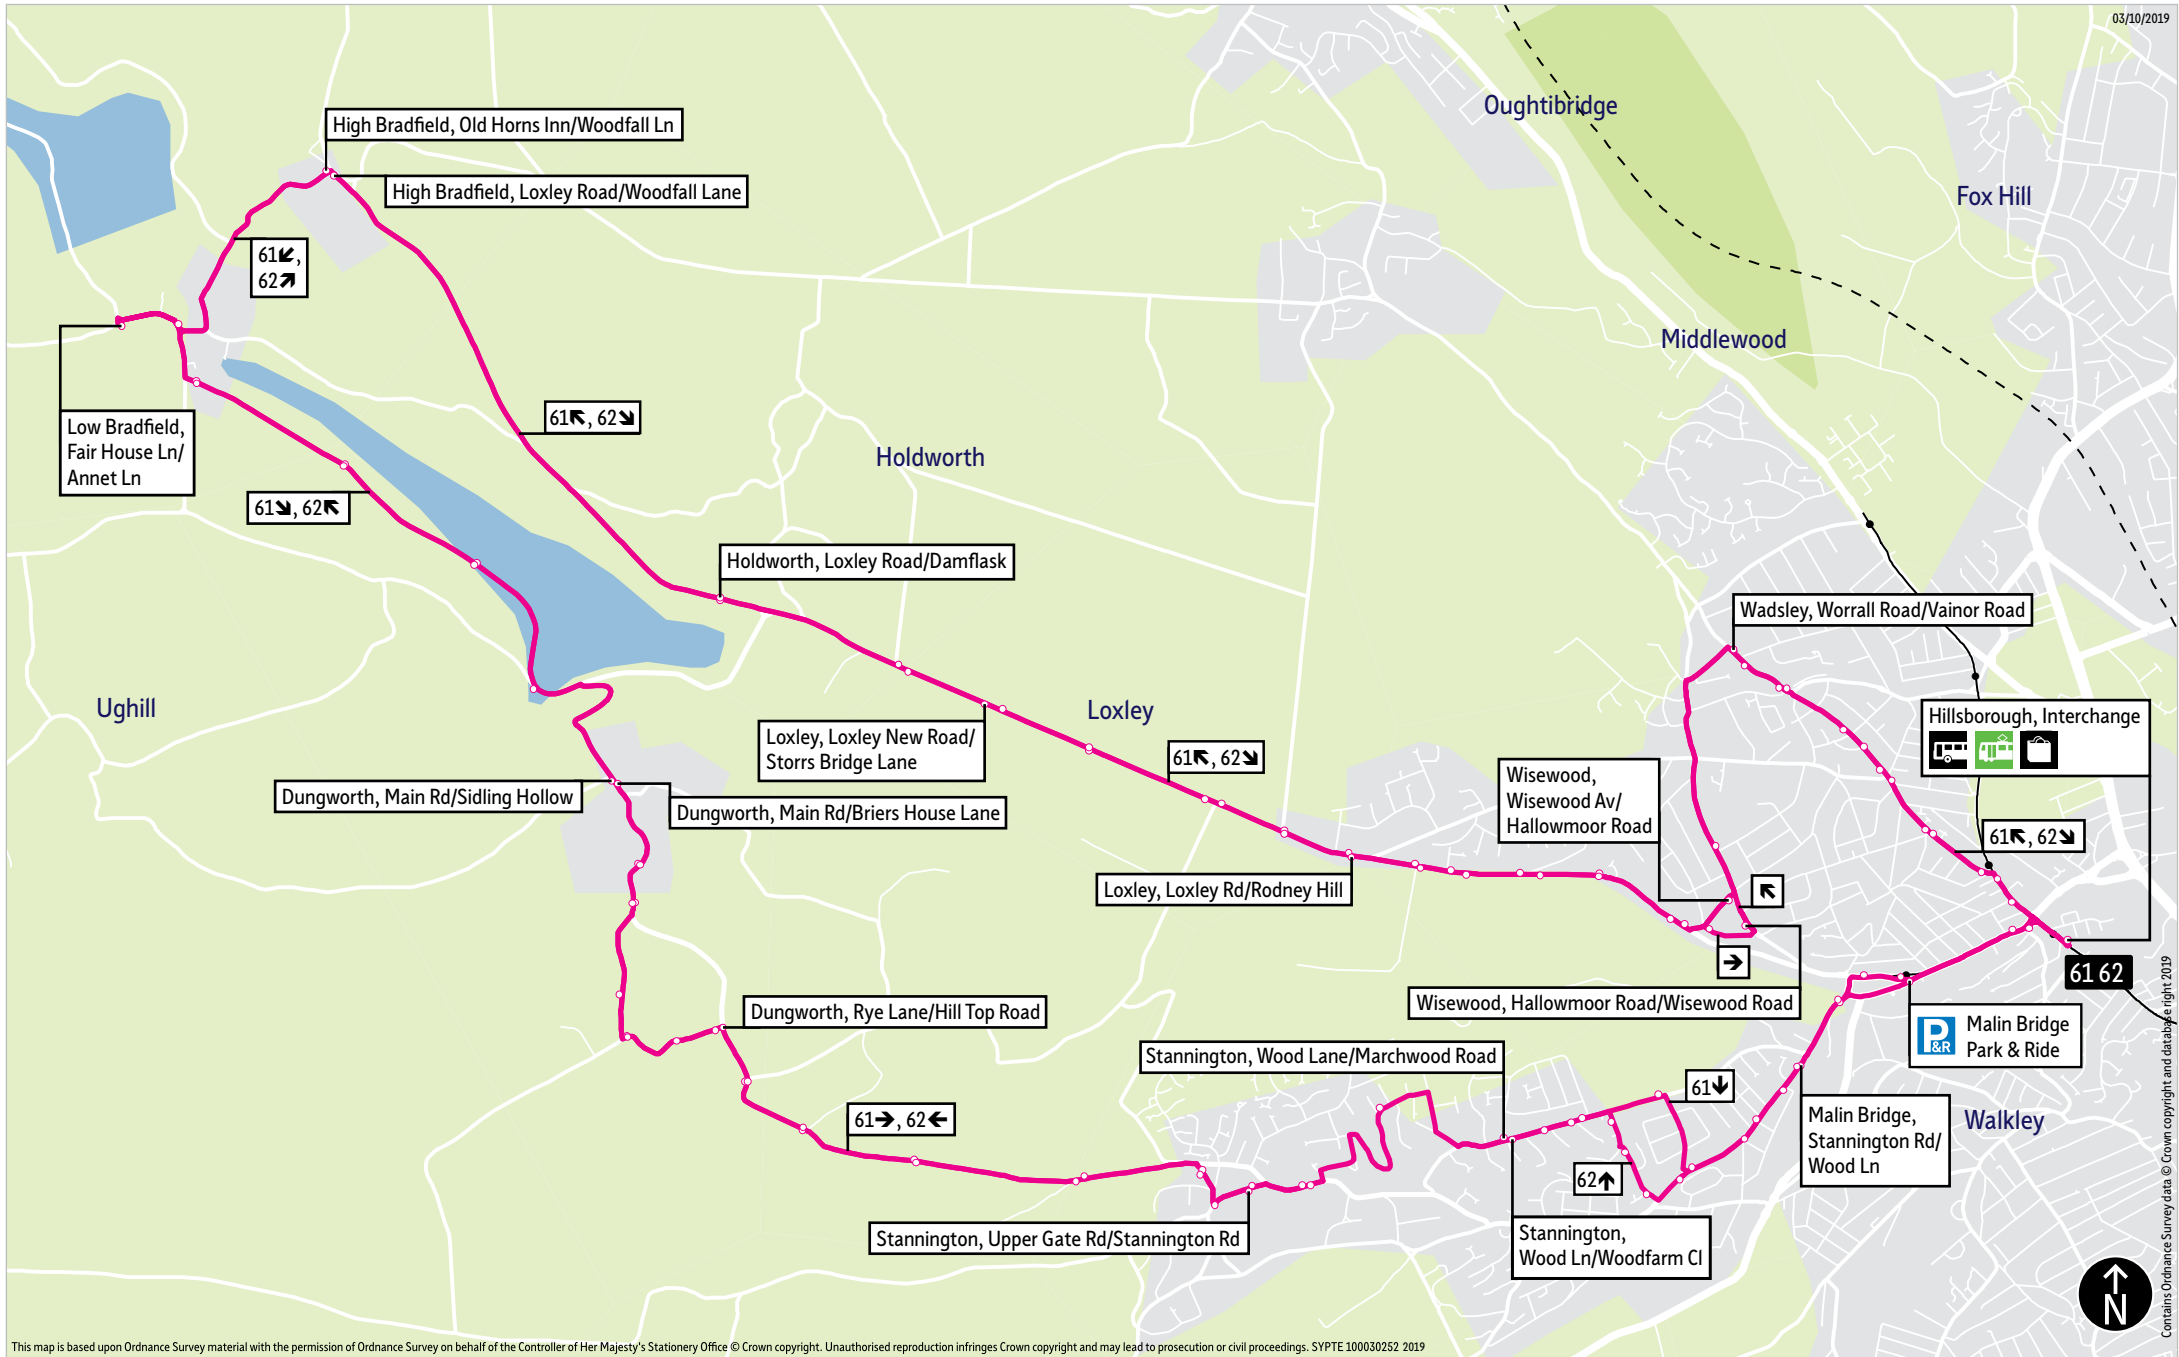

Bus route map for services 61 and 62

03/10/2019

- = Terminus point
- = Public transport
- = Shopping area
- = Bus route & stops
- = Rail line & station
- = Tram route & stop

Contains Ordnance Survey data © Crown copyright and database right 2019