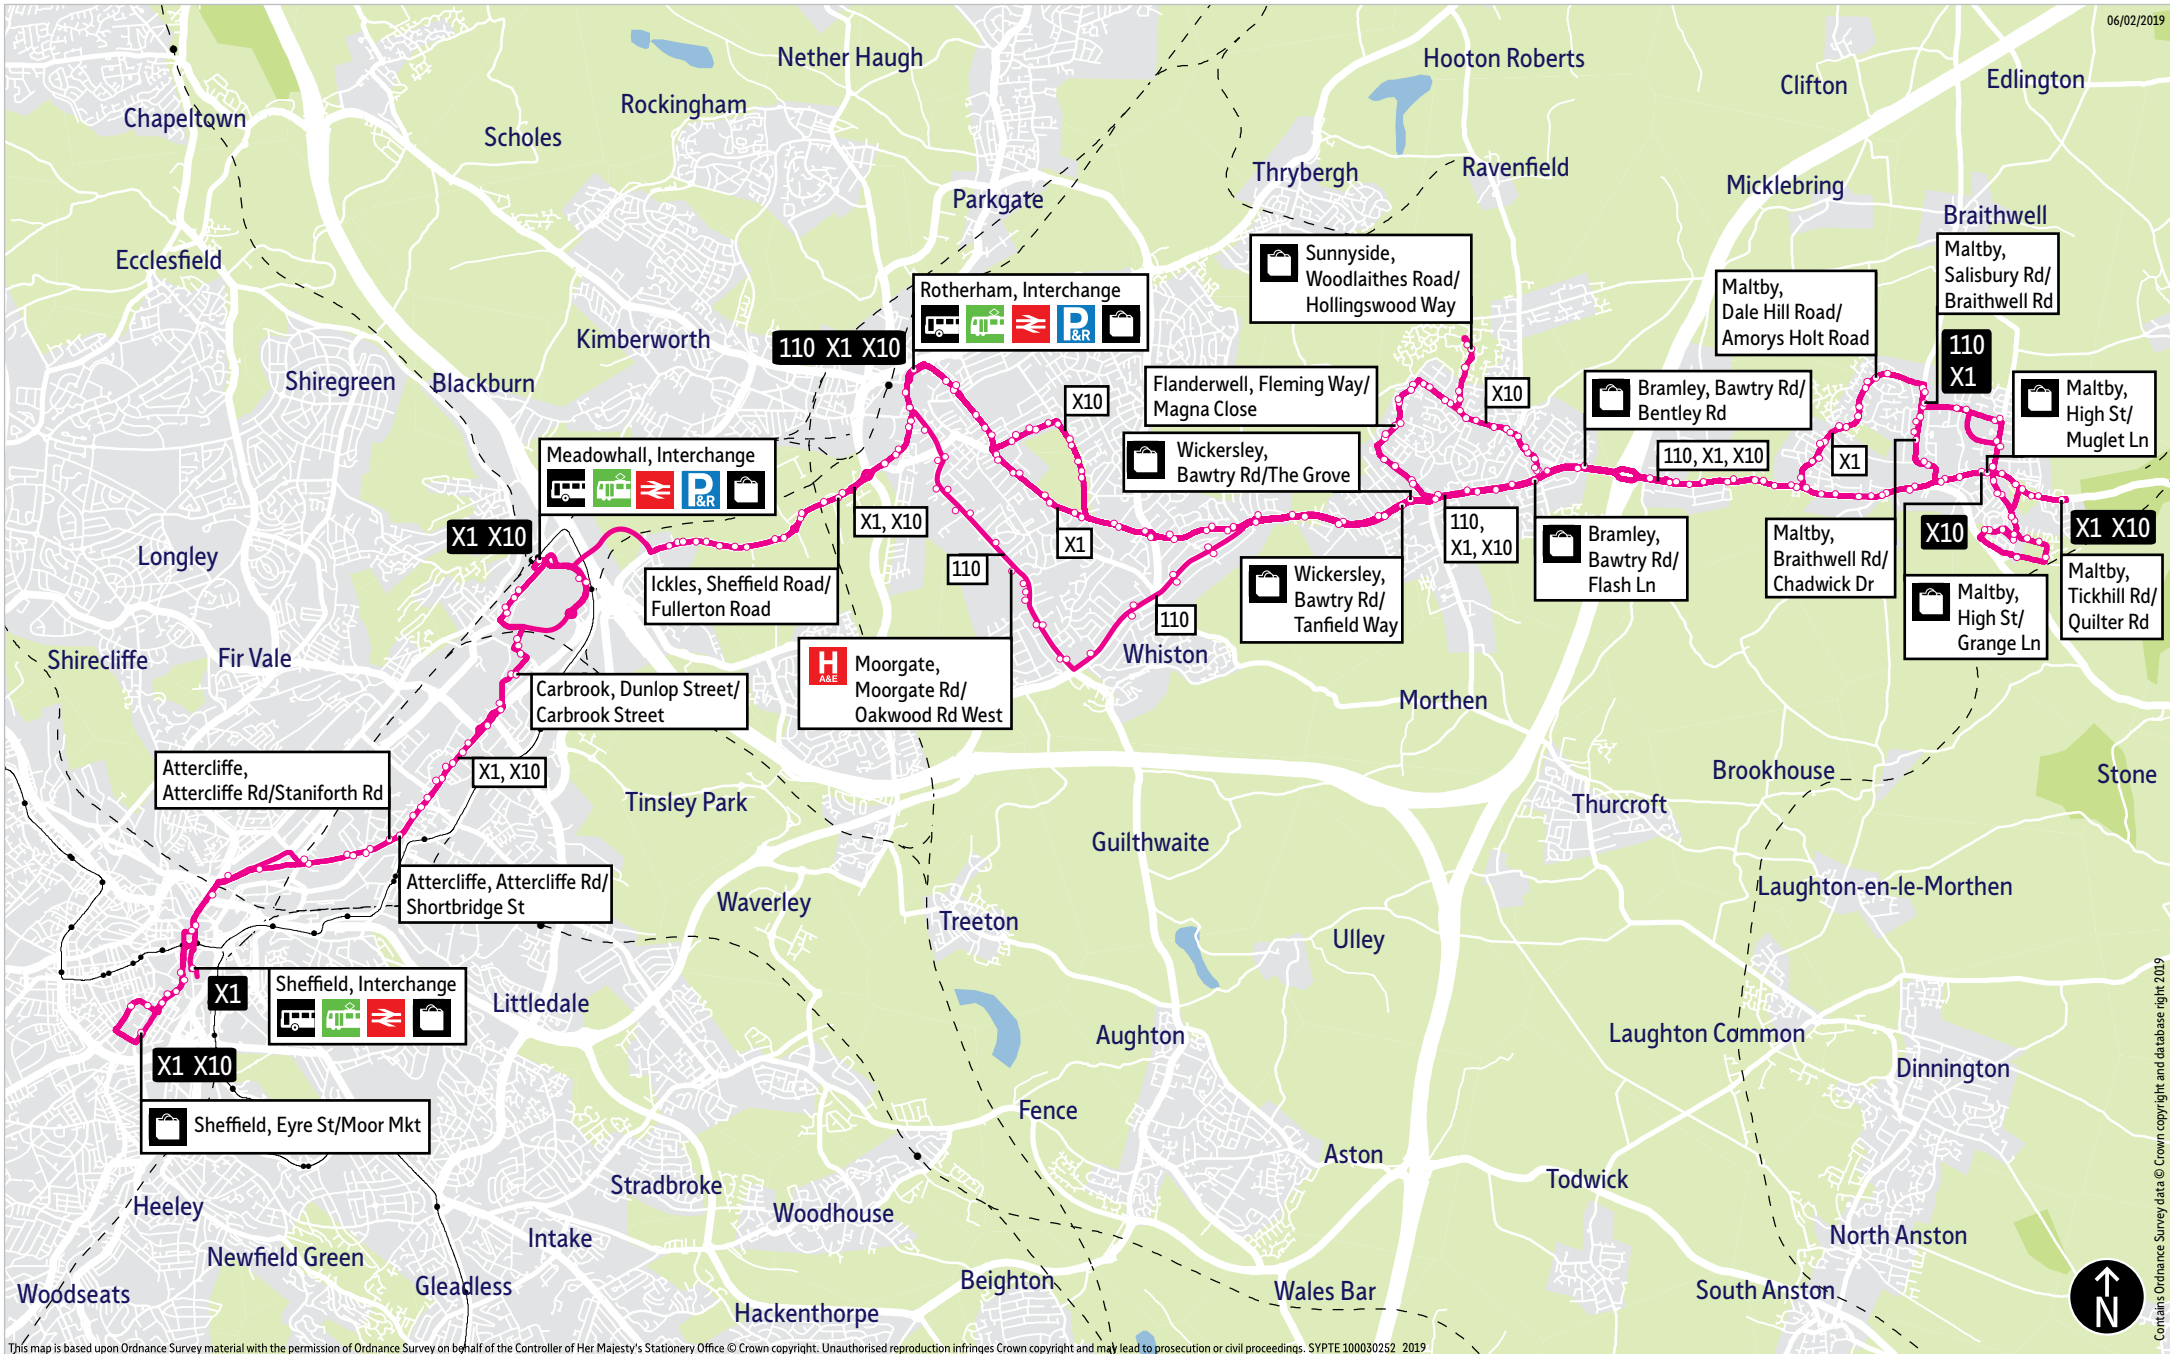

## Places on the route

 The Moor Market  
 Olympic Legacy Park  
 Meadowhall Retail Park  
     Meadowhall Interchange  
 MAGNA  
  Rotherham Interchange  
 Rotherham General Hospital

# Bus route map for service X1 and X10

06/02/2019

This map is based upon Ordnance Survey material with the permission of Ordnance Survey on behalf of the Controller of Her Majesty's Stationery Office © Crown copyright. Unauthorised reproduction infringes Crown copyright and may lead to prosecution or civil proceedings. SYPT 100030252 2019

= Terminus point 
  = Public transport 
  = Shopping area 
  = Bus route & stops 
  = Rail line & station 
  = Tram route & stop

Contains Ordnance Survey data © Crown copyright and database right 2019