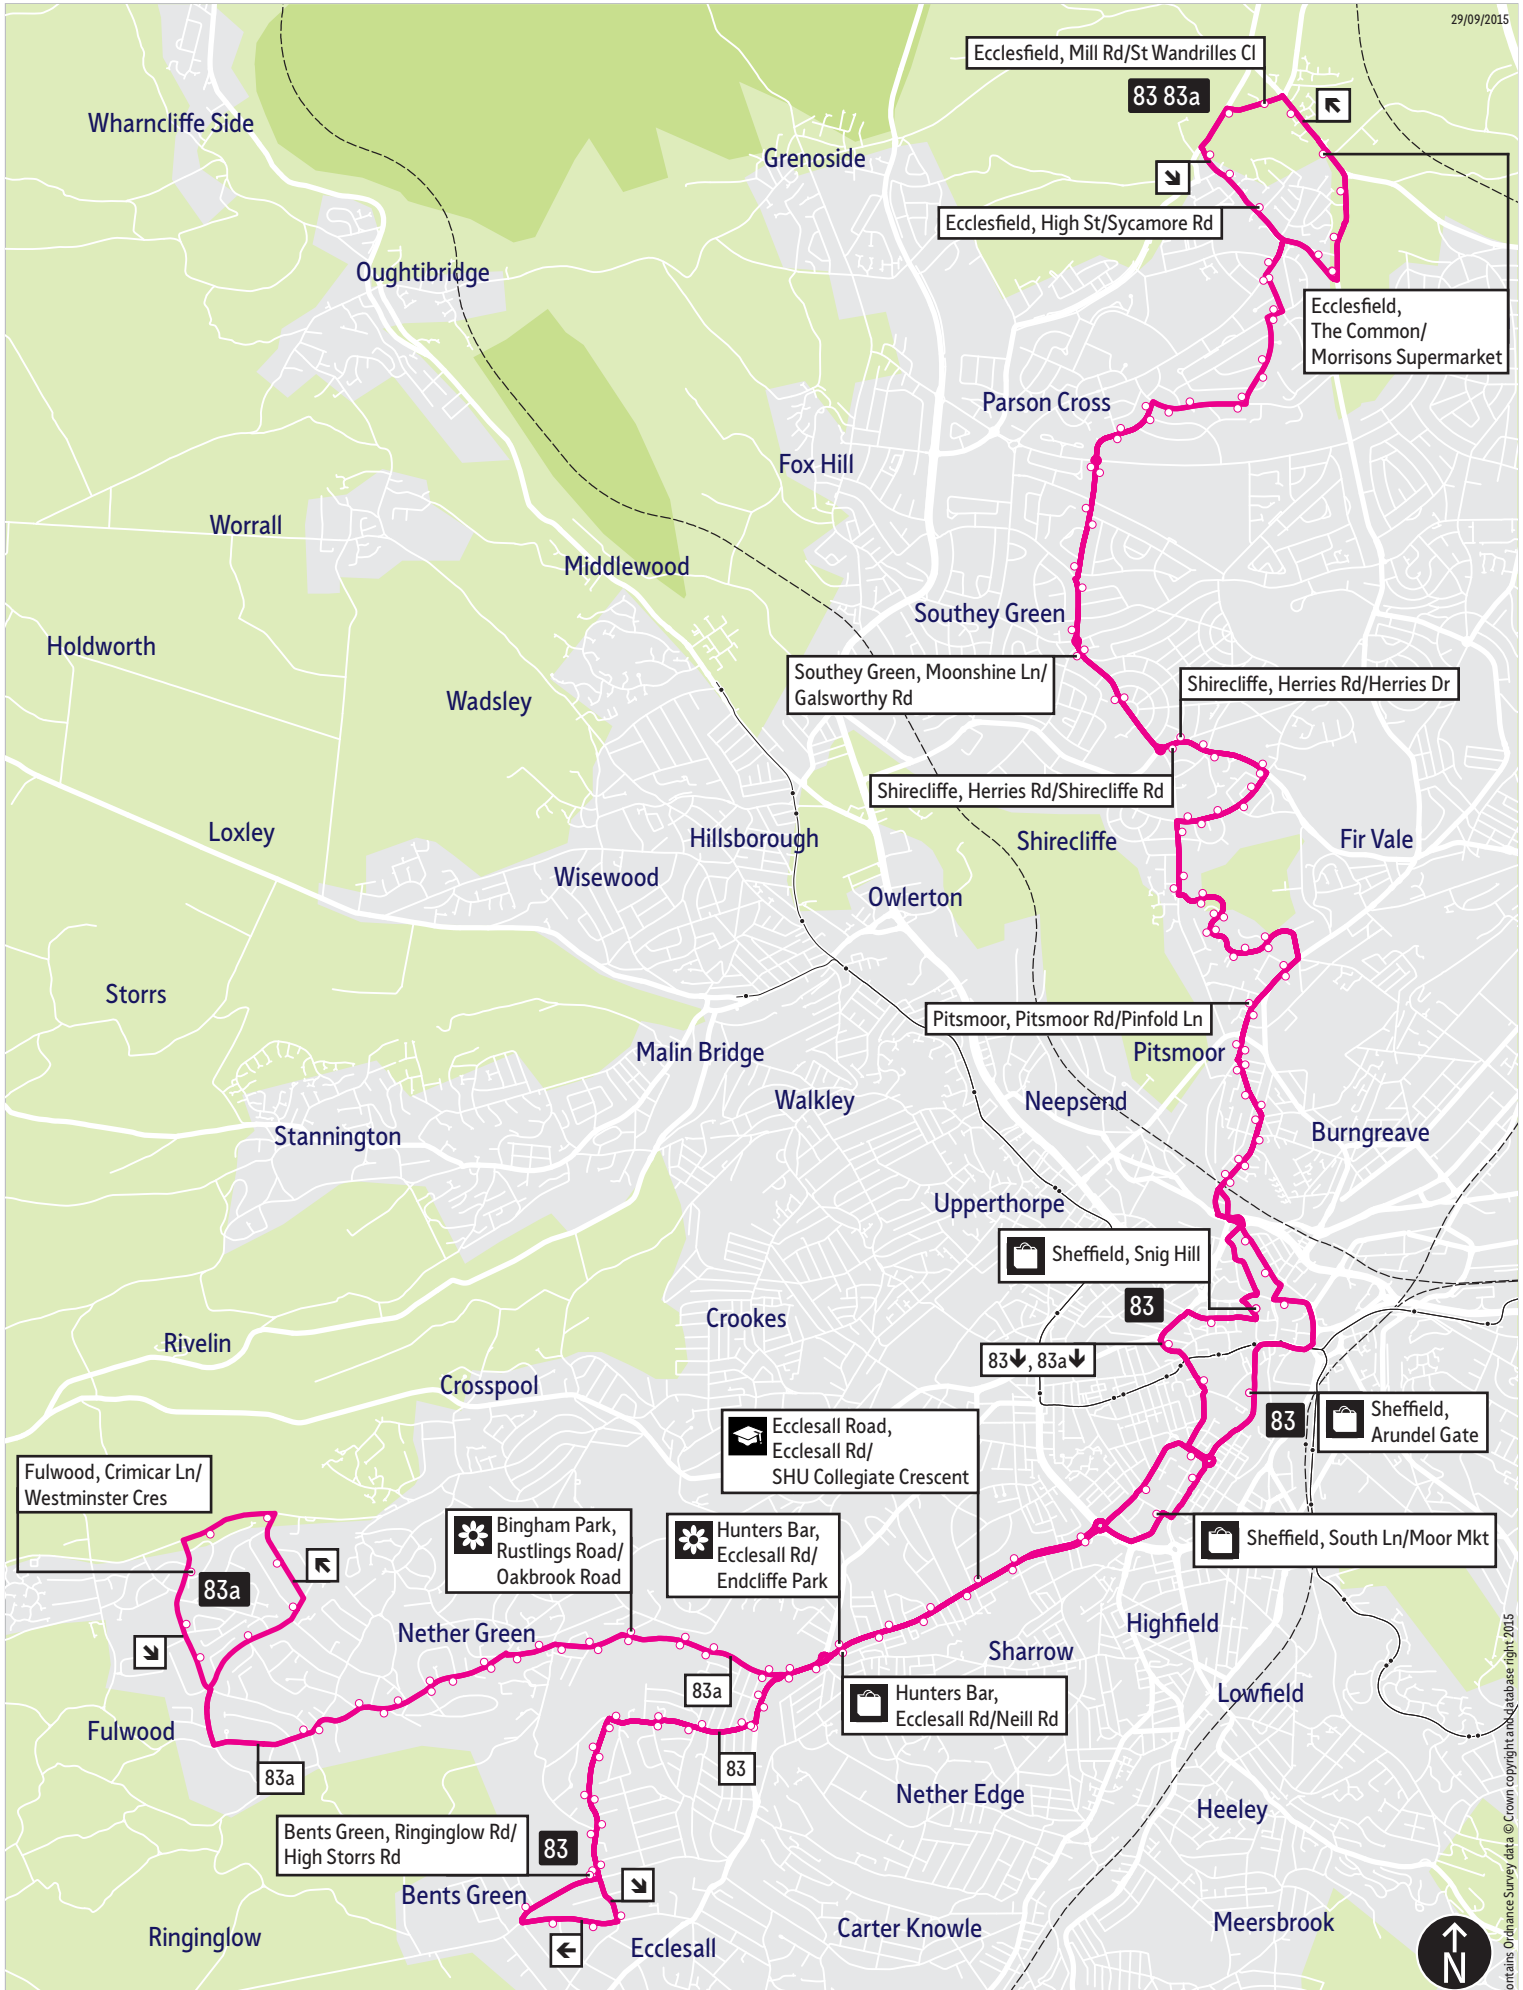

Bus route map for services 83 and 83a

29/09/2015

This map is based upon Ordnance Survey material with the permission of Ordnance Survey on behalf of the Controller of Her Majesty's Stationery Office © Crown copyright. Unauthorised reproduction infringes Crown copyright and may lead to prosecution or civil proceedings. SYPTE 100030252 2015

- = Terminus point
- = Public transport
- = Shopping area
- = Bus route & stops
- = Rail line & station
- = Tram route & stop