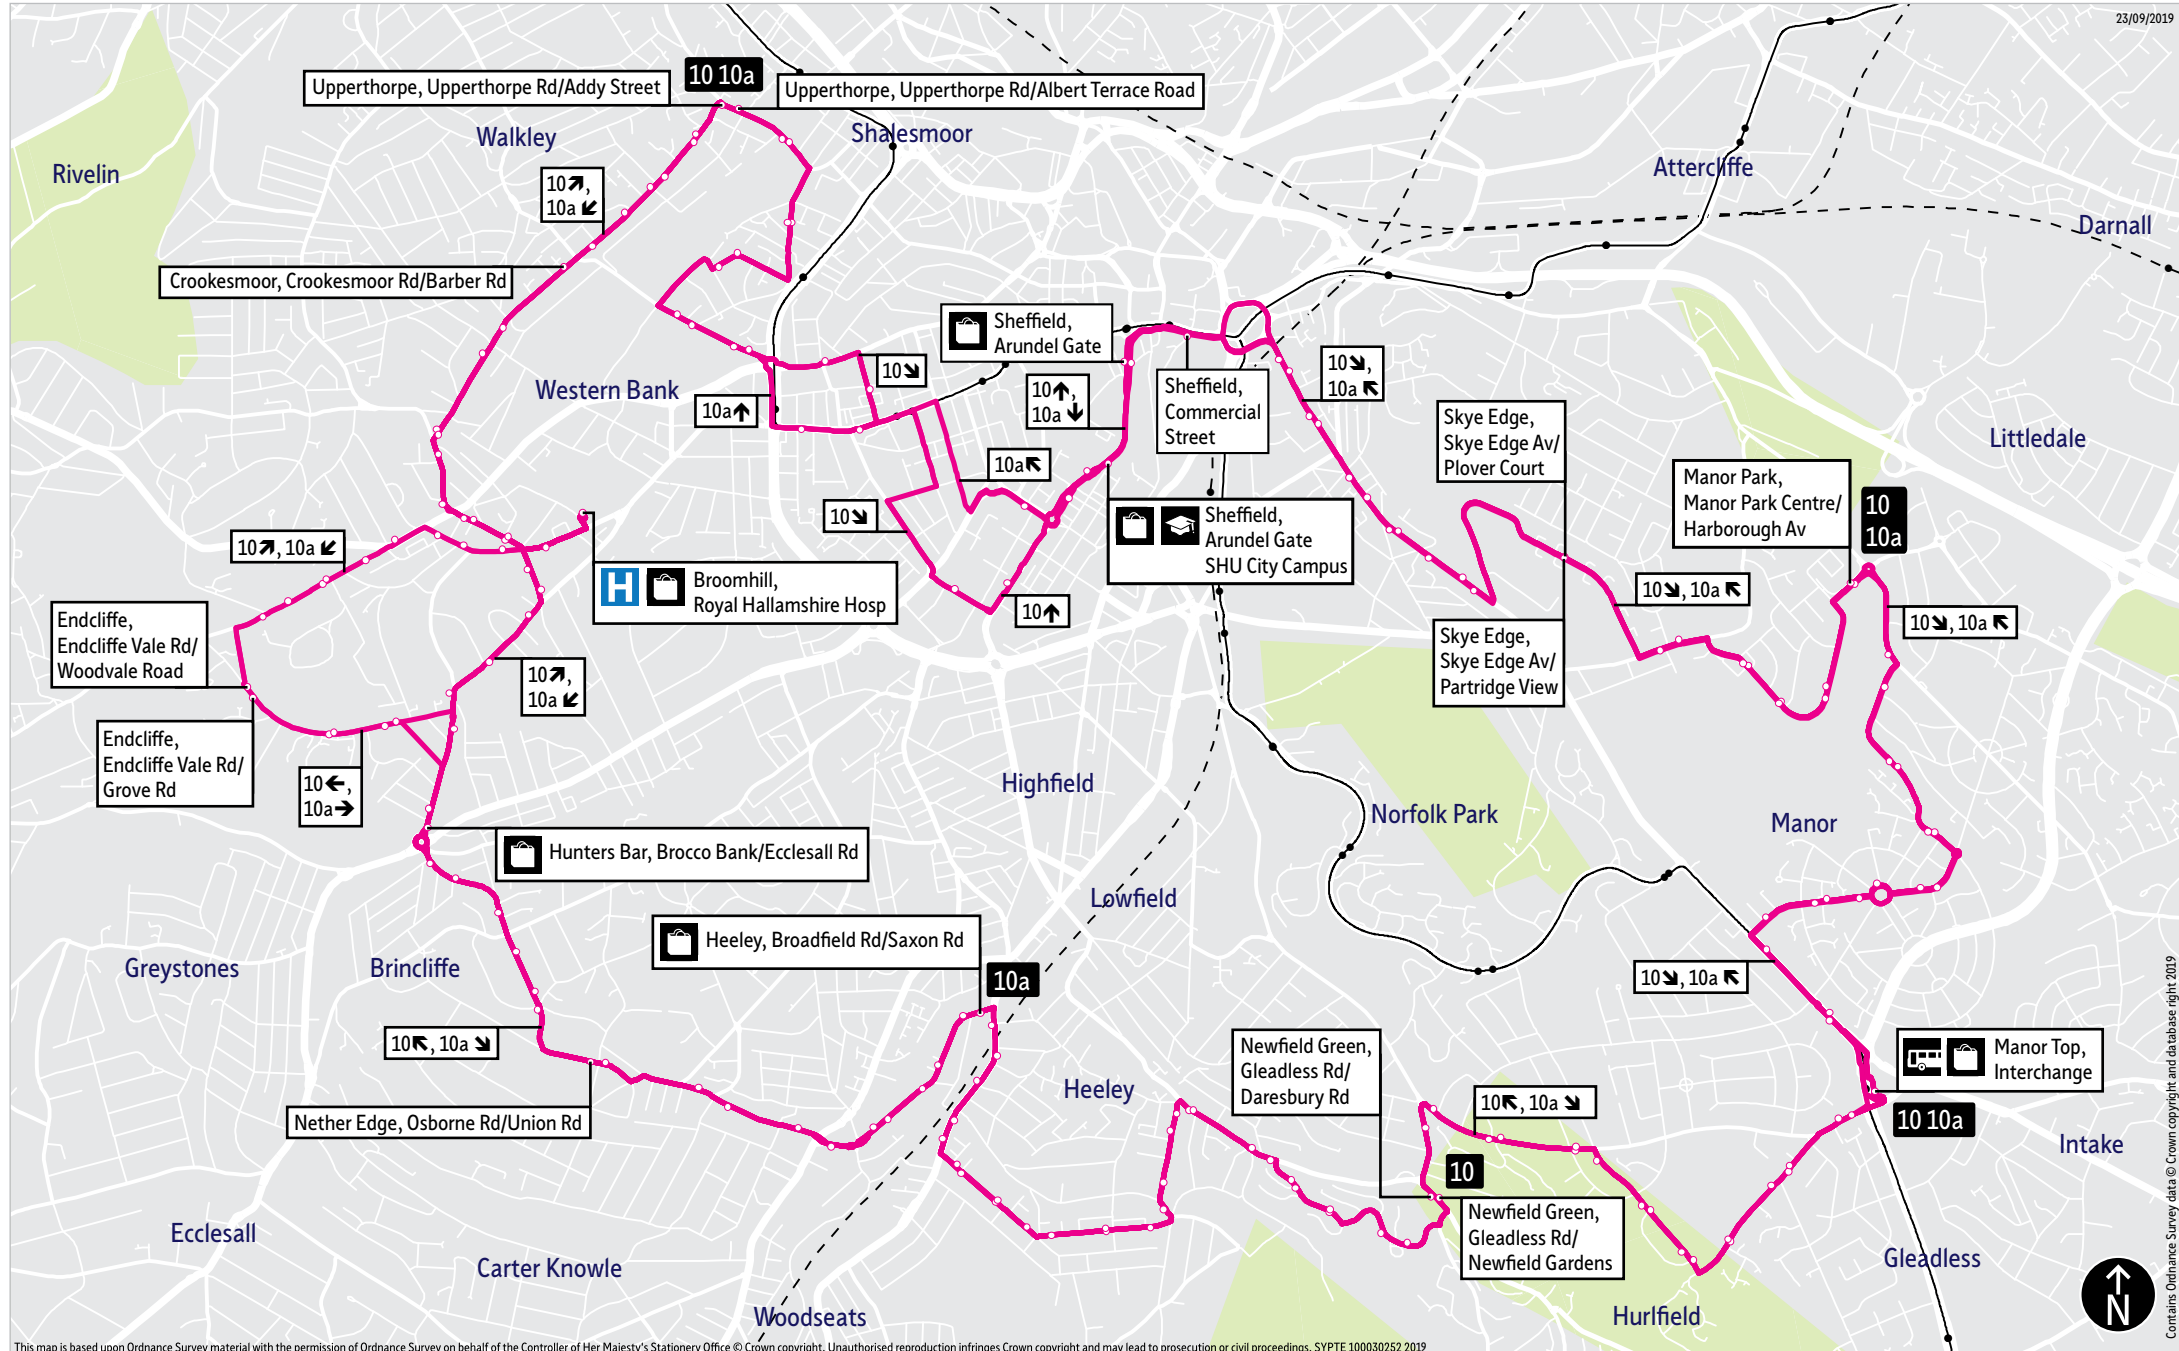

Bus route map for services 10 and 10a

23/09/2019

- = Terminus point
- = Public transport
- = Shopping area
- = Bus route & stops
- = Rail line & station
- = Tram route & stop

Contains Ordnance Survey data © Crown copyright and database right 2019