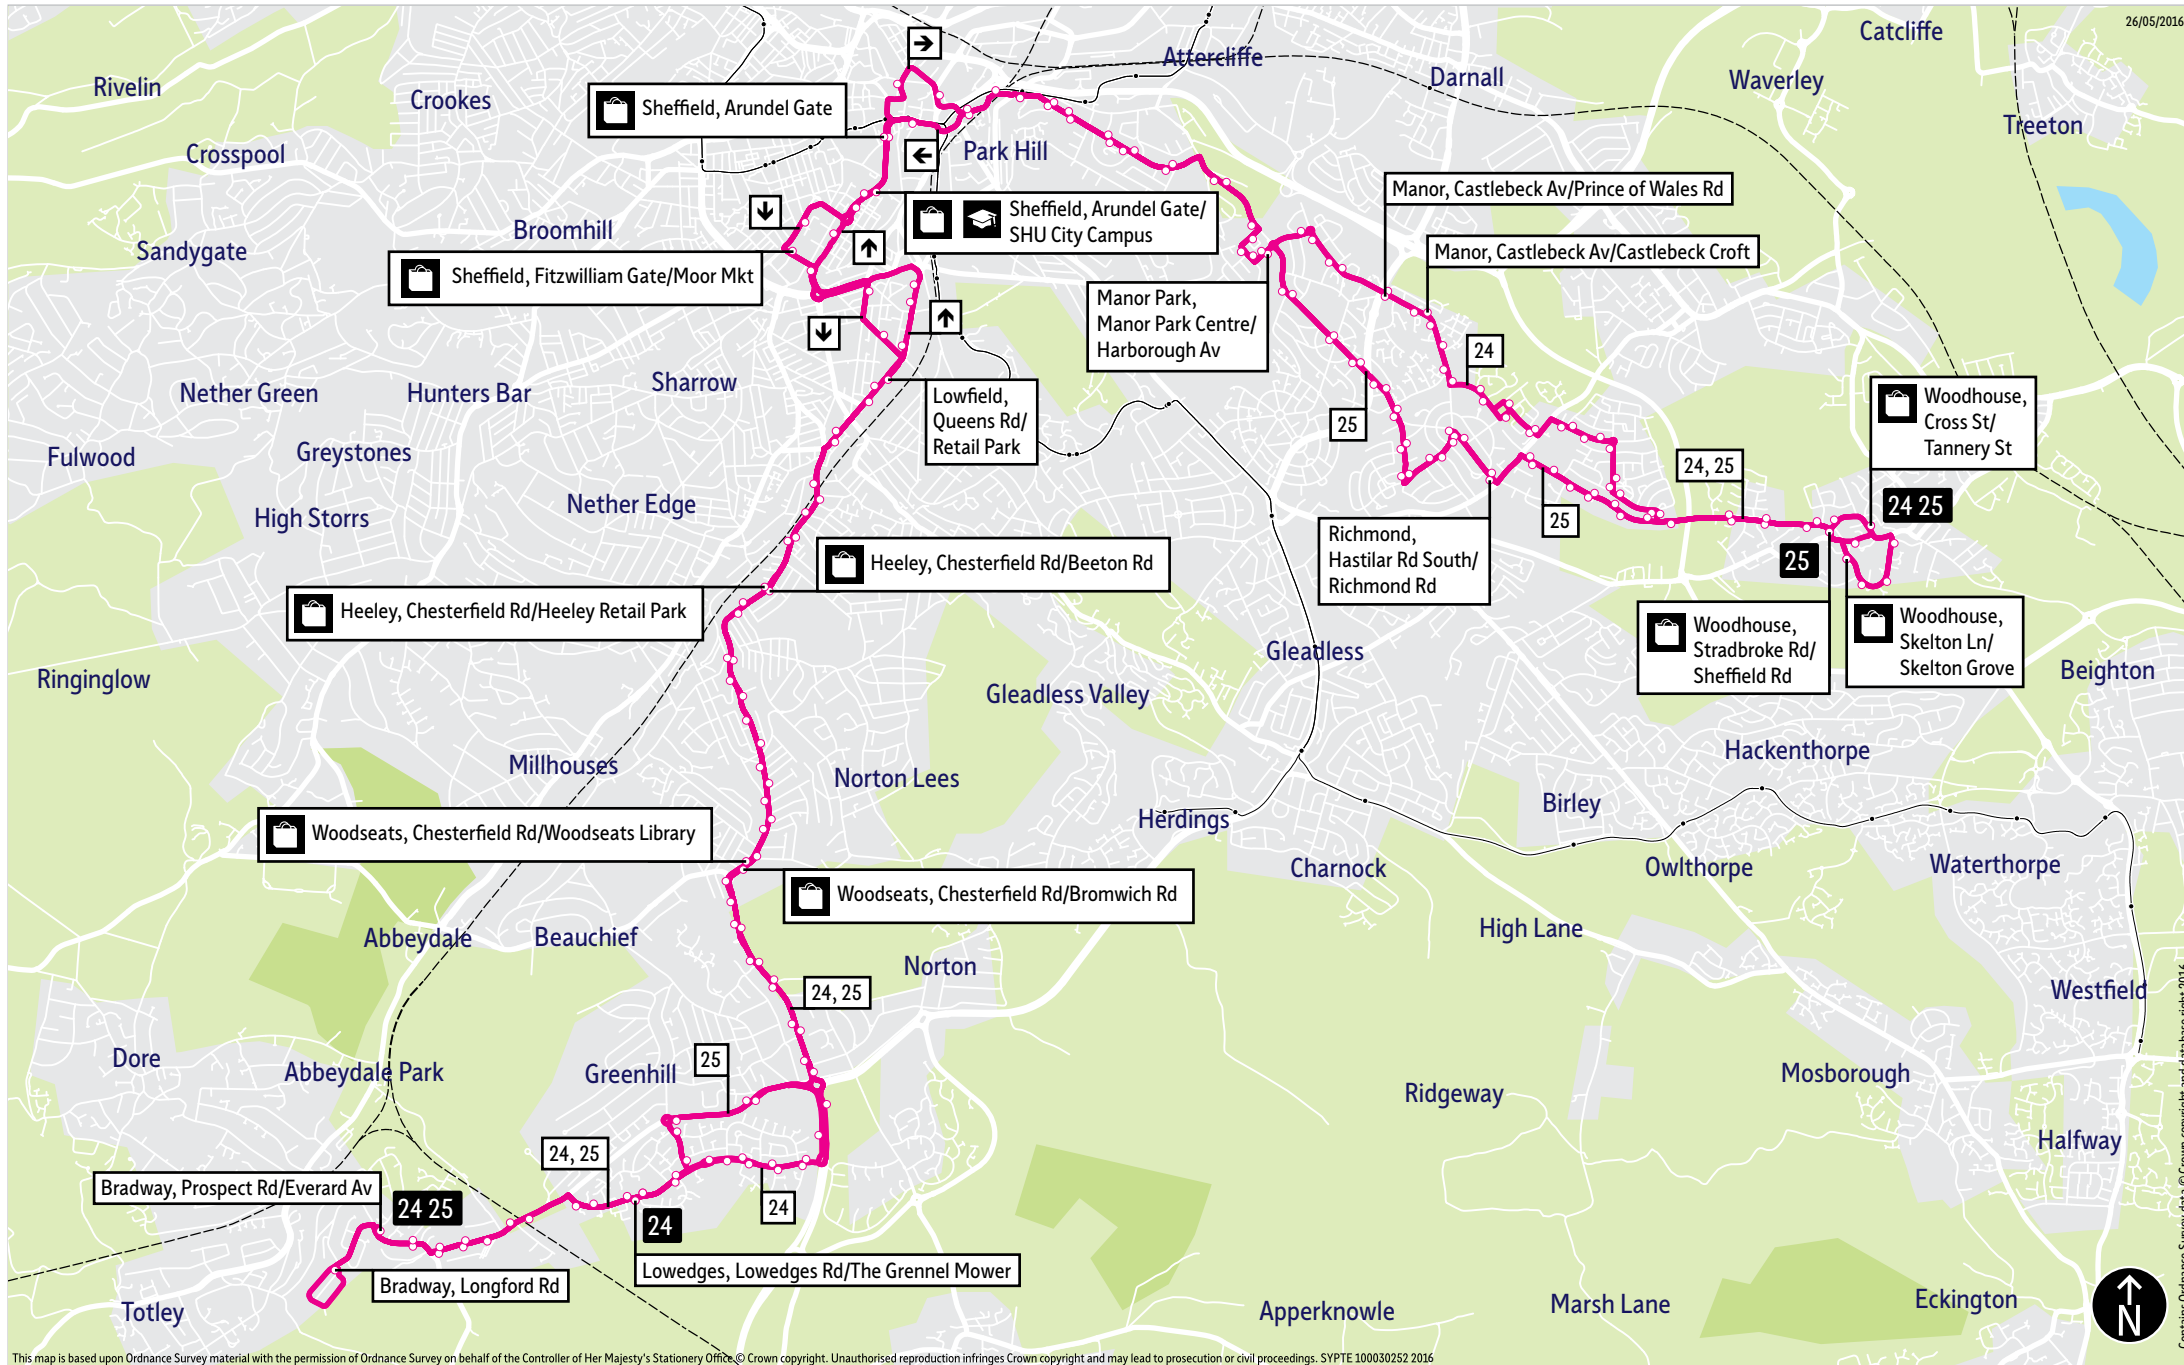

Bus route map for services 24 and 25

26/05/2016

= Terminus point
 = Public transport
 = Shopping area
 = Bus route & stops
 = Rail line & station
 = Tram route & stop

Contains Ordnance Survey data © Crown copyright and database right 2016