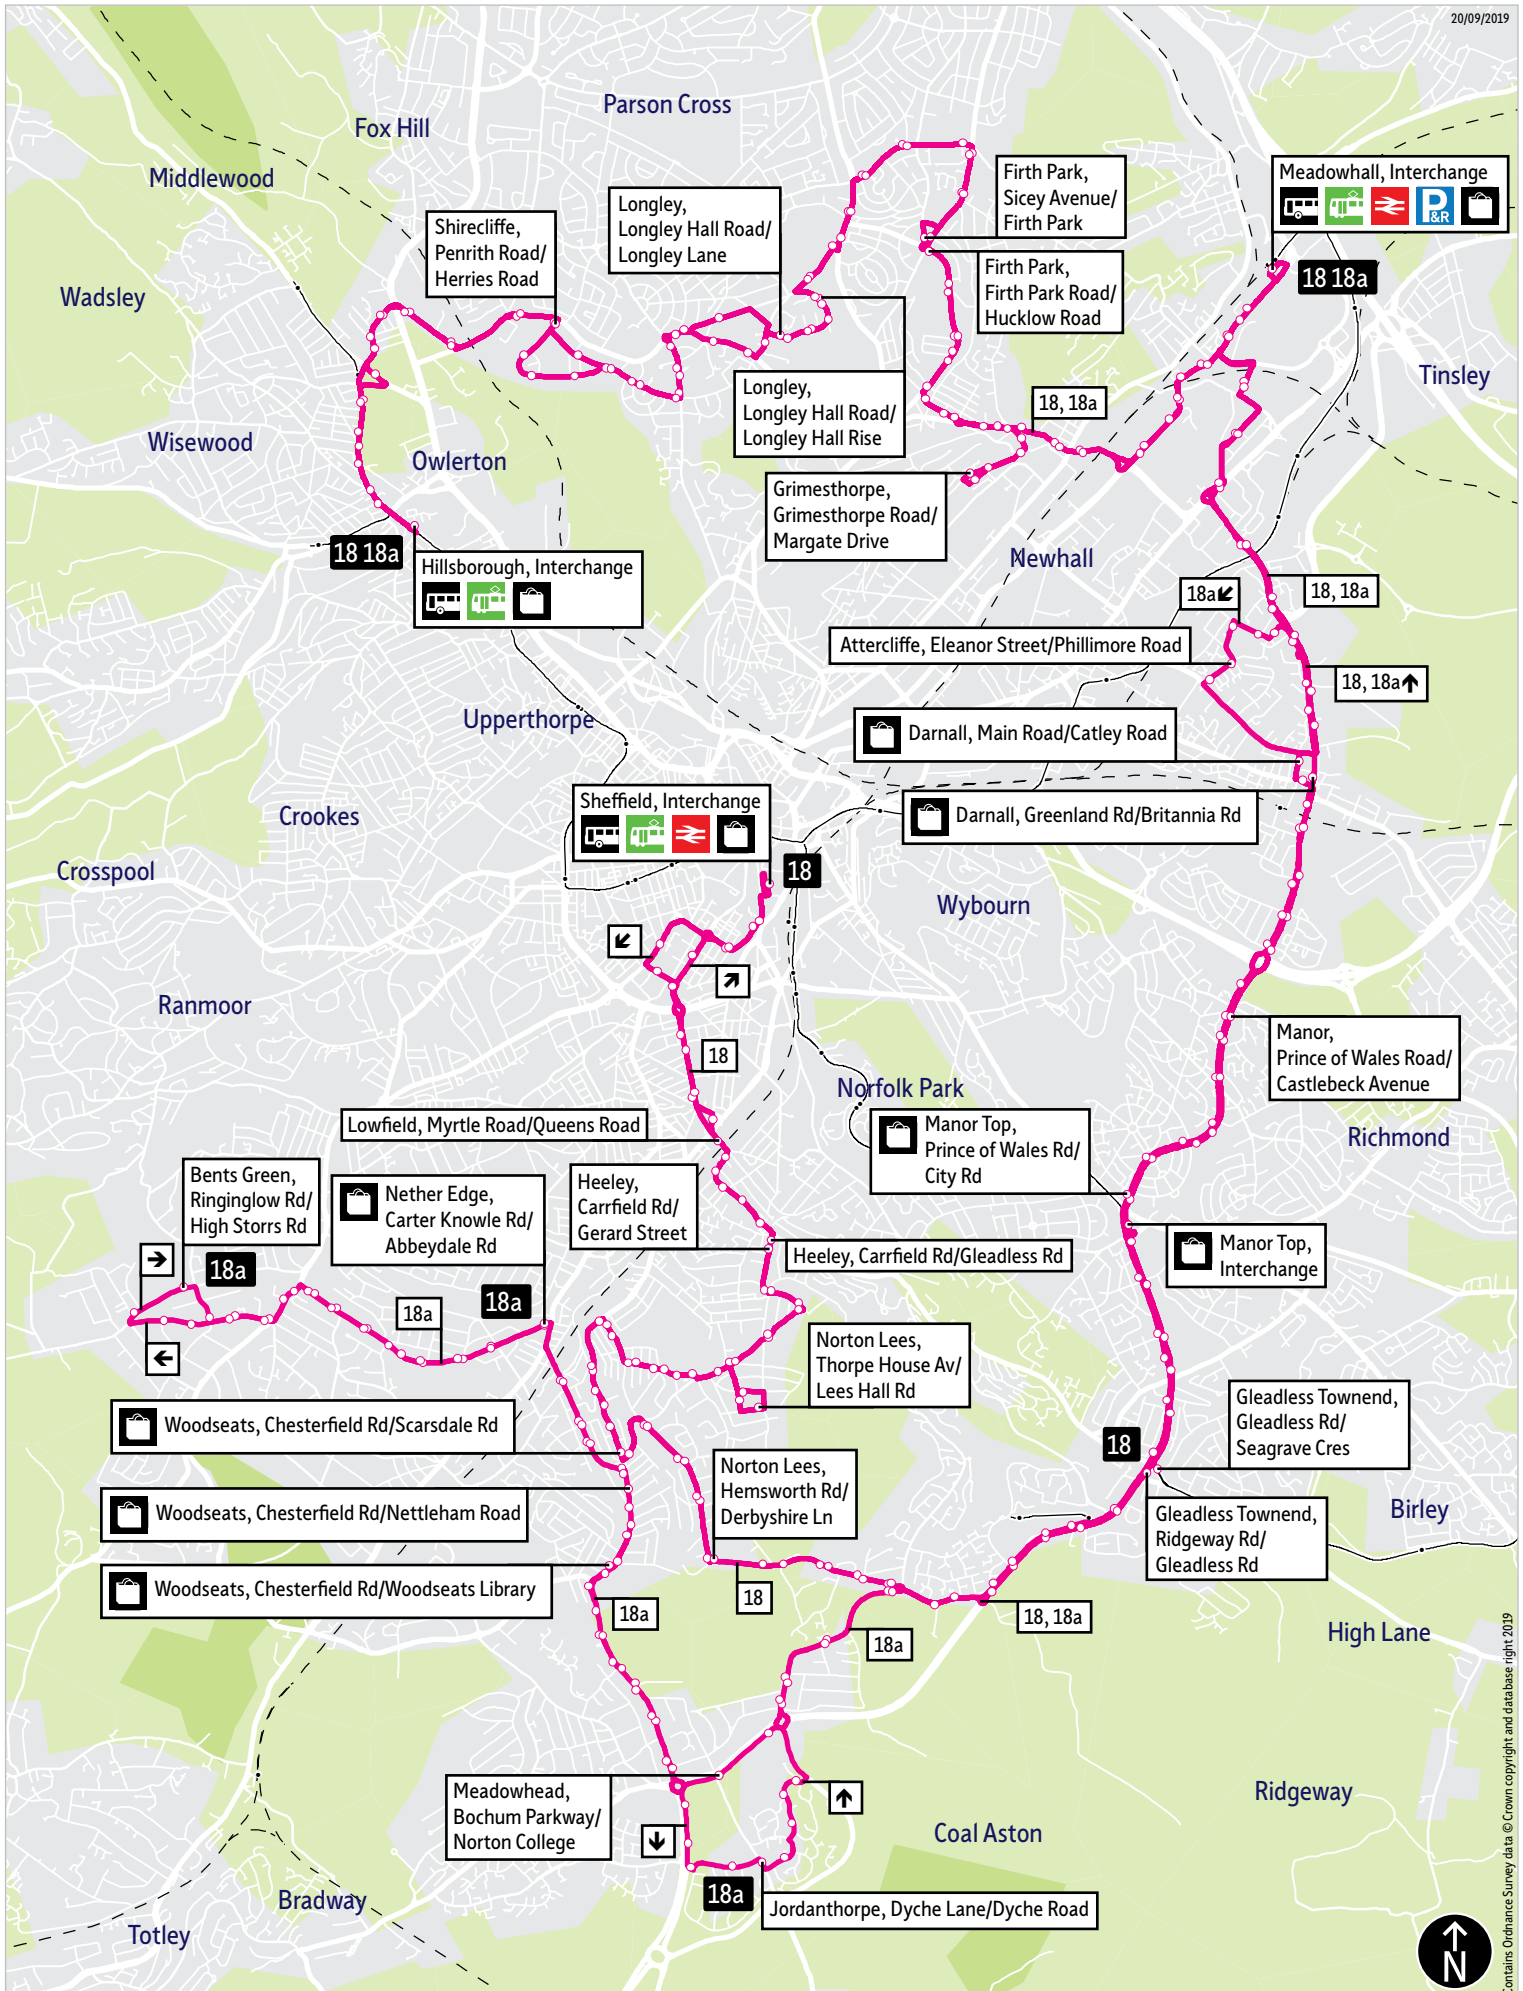

Bus route map for services 18 and 18a

20/09/2019

- = Terminus point
- = Public transport
- = Shopping area
- = Bus route & stops
- = Rail line & station
- = Tram route & stop