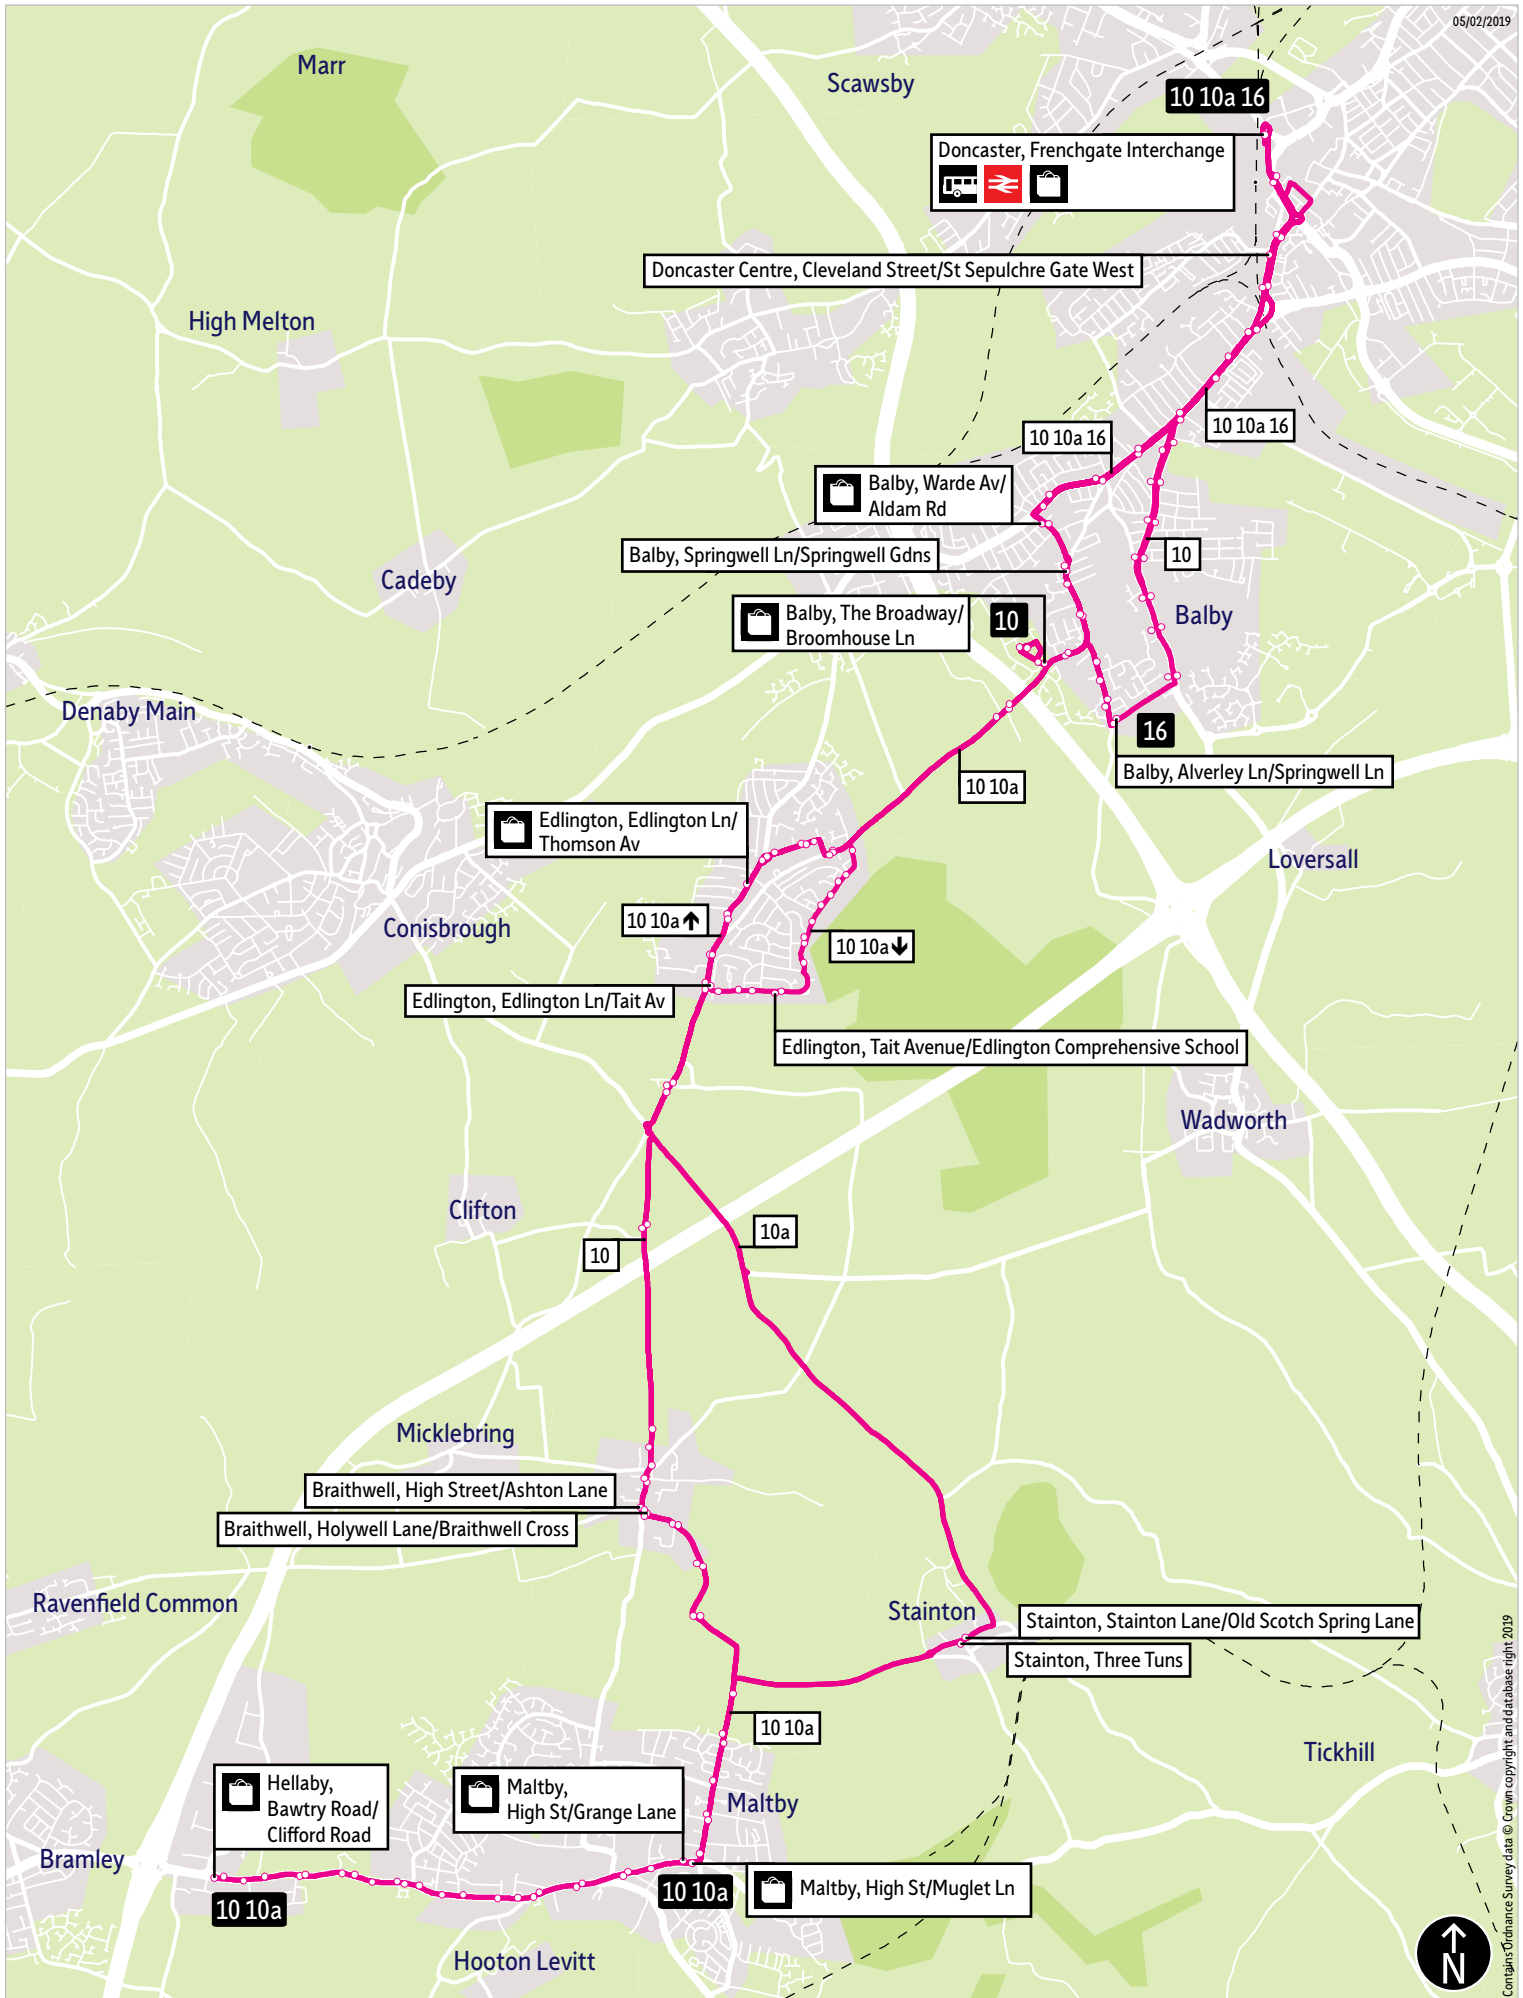

Bus route map for services 10, 10a and 16

05/02/2019

- = Terminus point
- = Public transport
- = Shopping area
- = Bus route & stops
- = Rail line & station
- = Tram route & stop