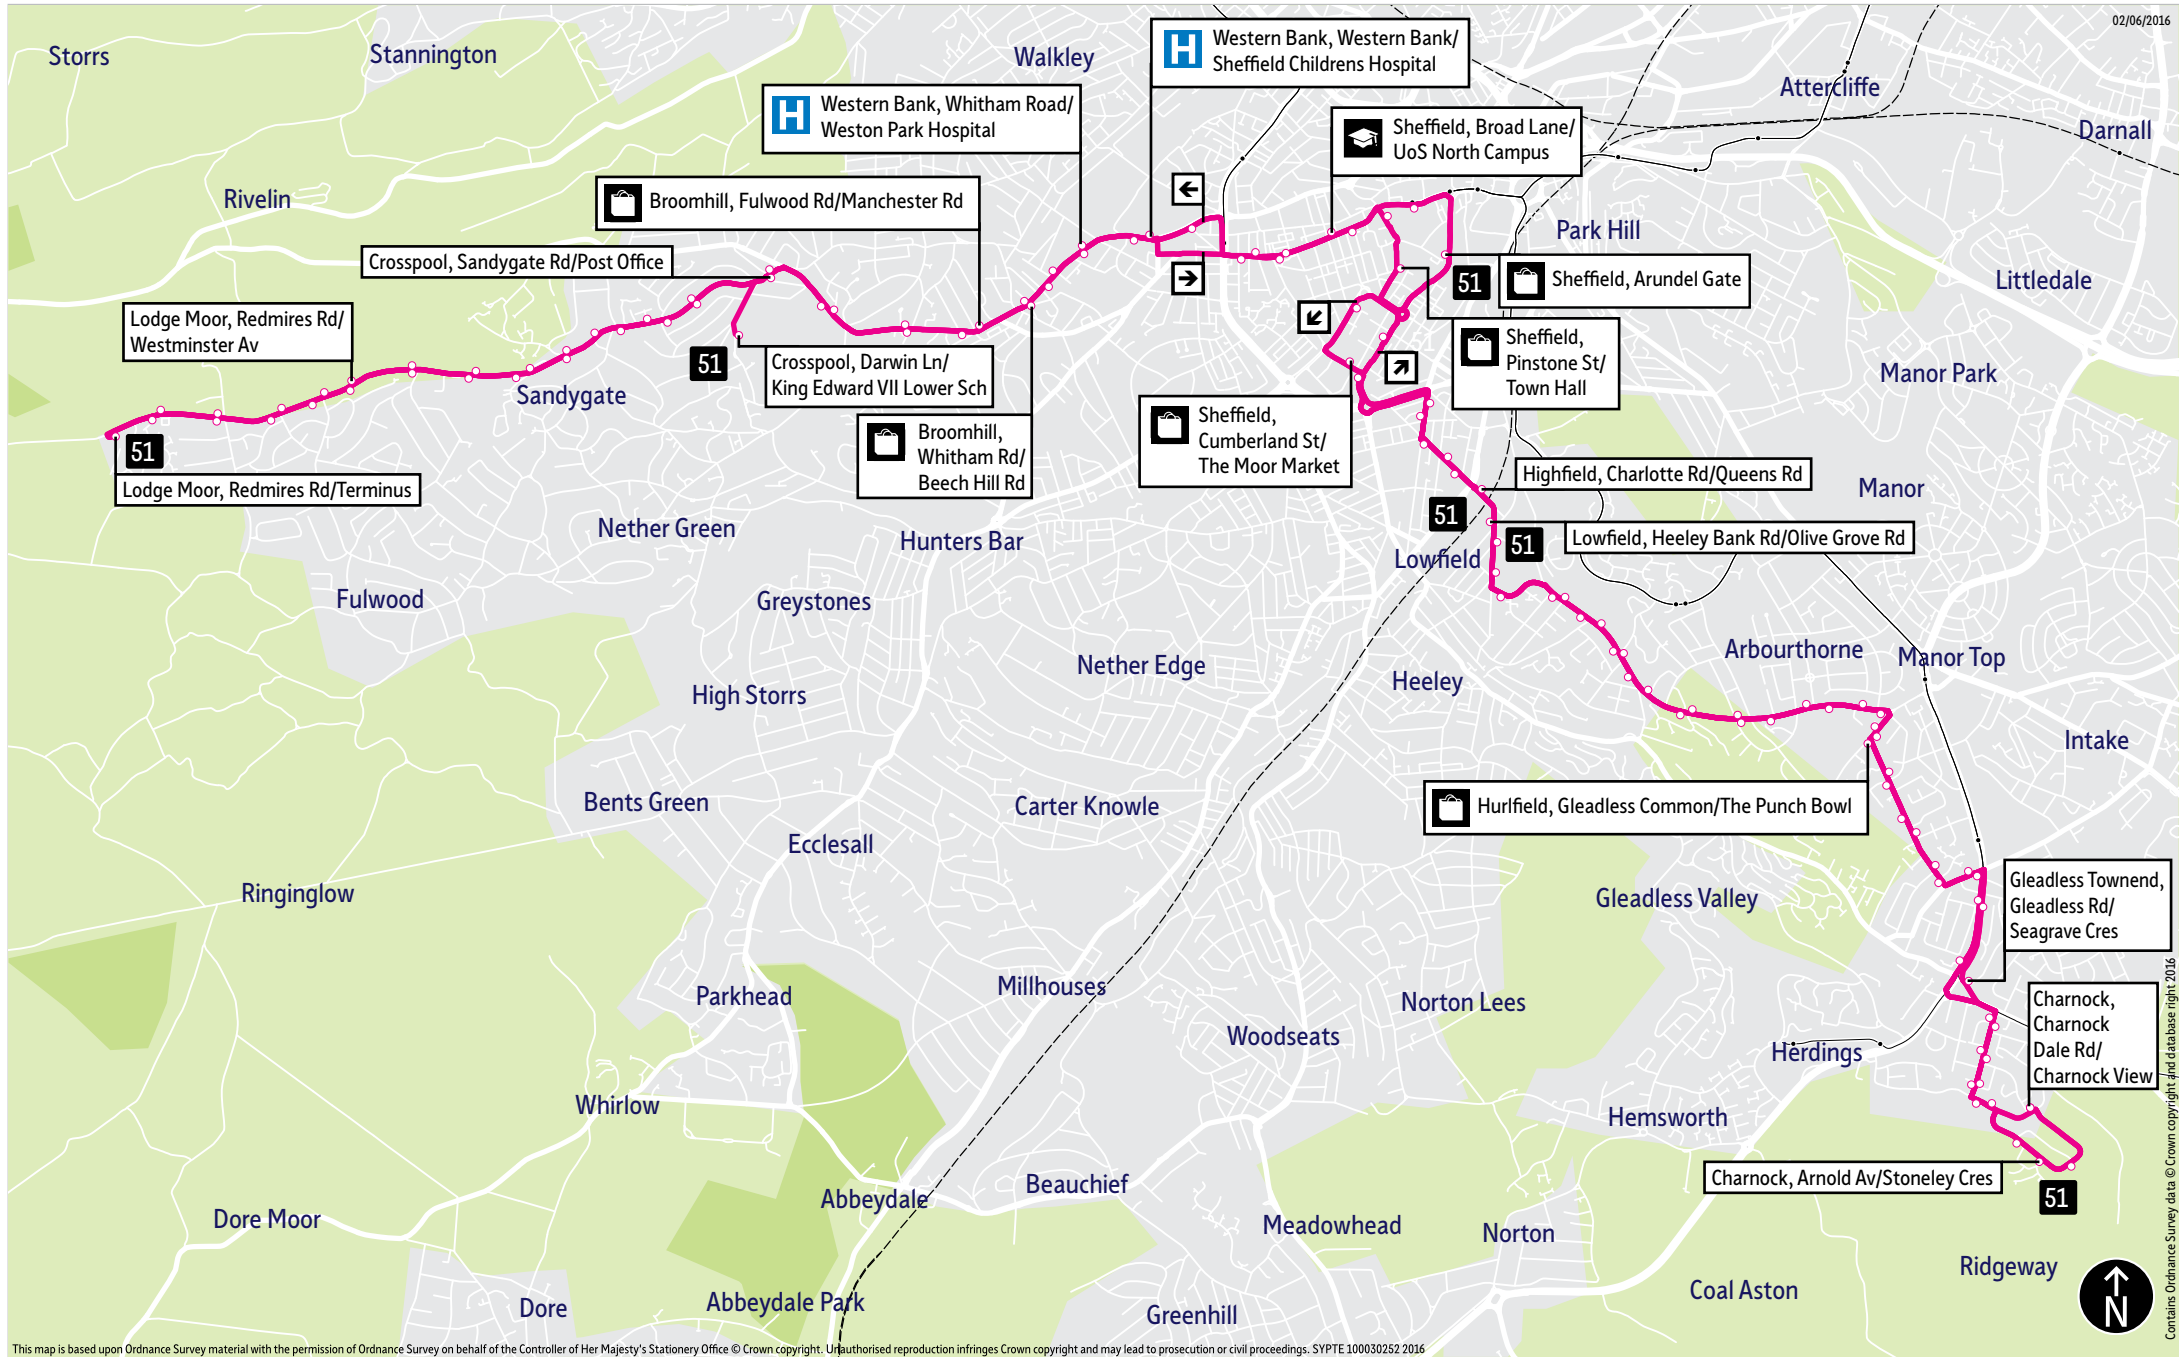

Bus route map for service 51

02/06/2016

- = Terminus point
- = Public transport
- = Shopping area
- = Bus route & stops
- = Rail line & station
- = Tram route & stop

Contains Ordnance Survey data © Crown copyright and database right 2016