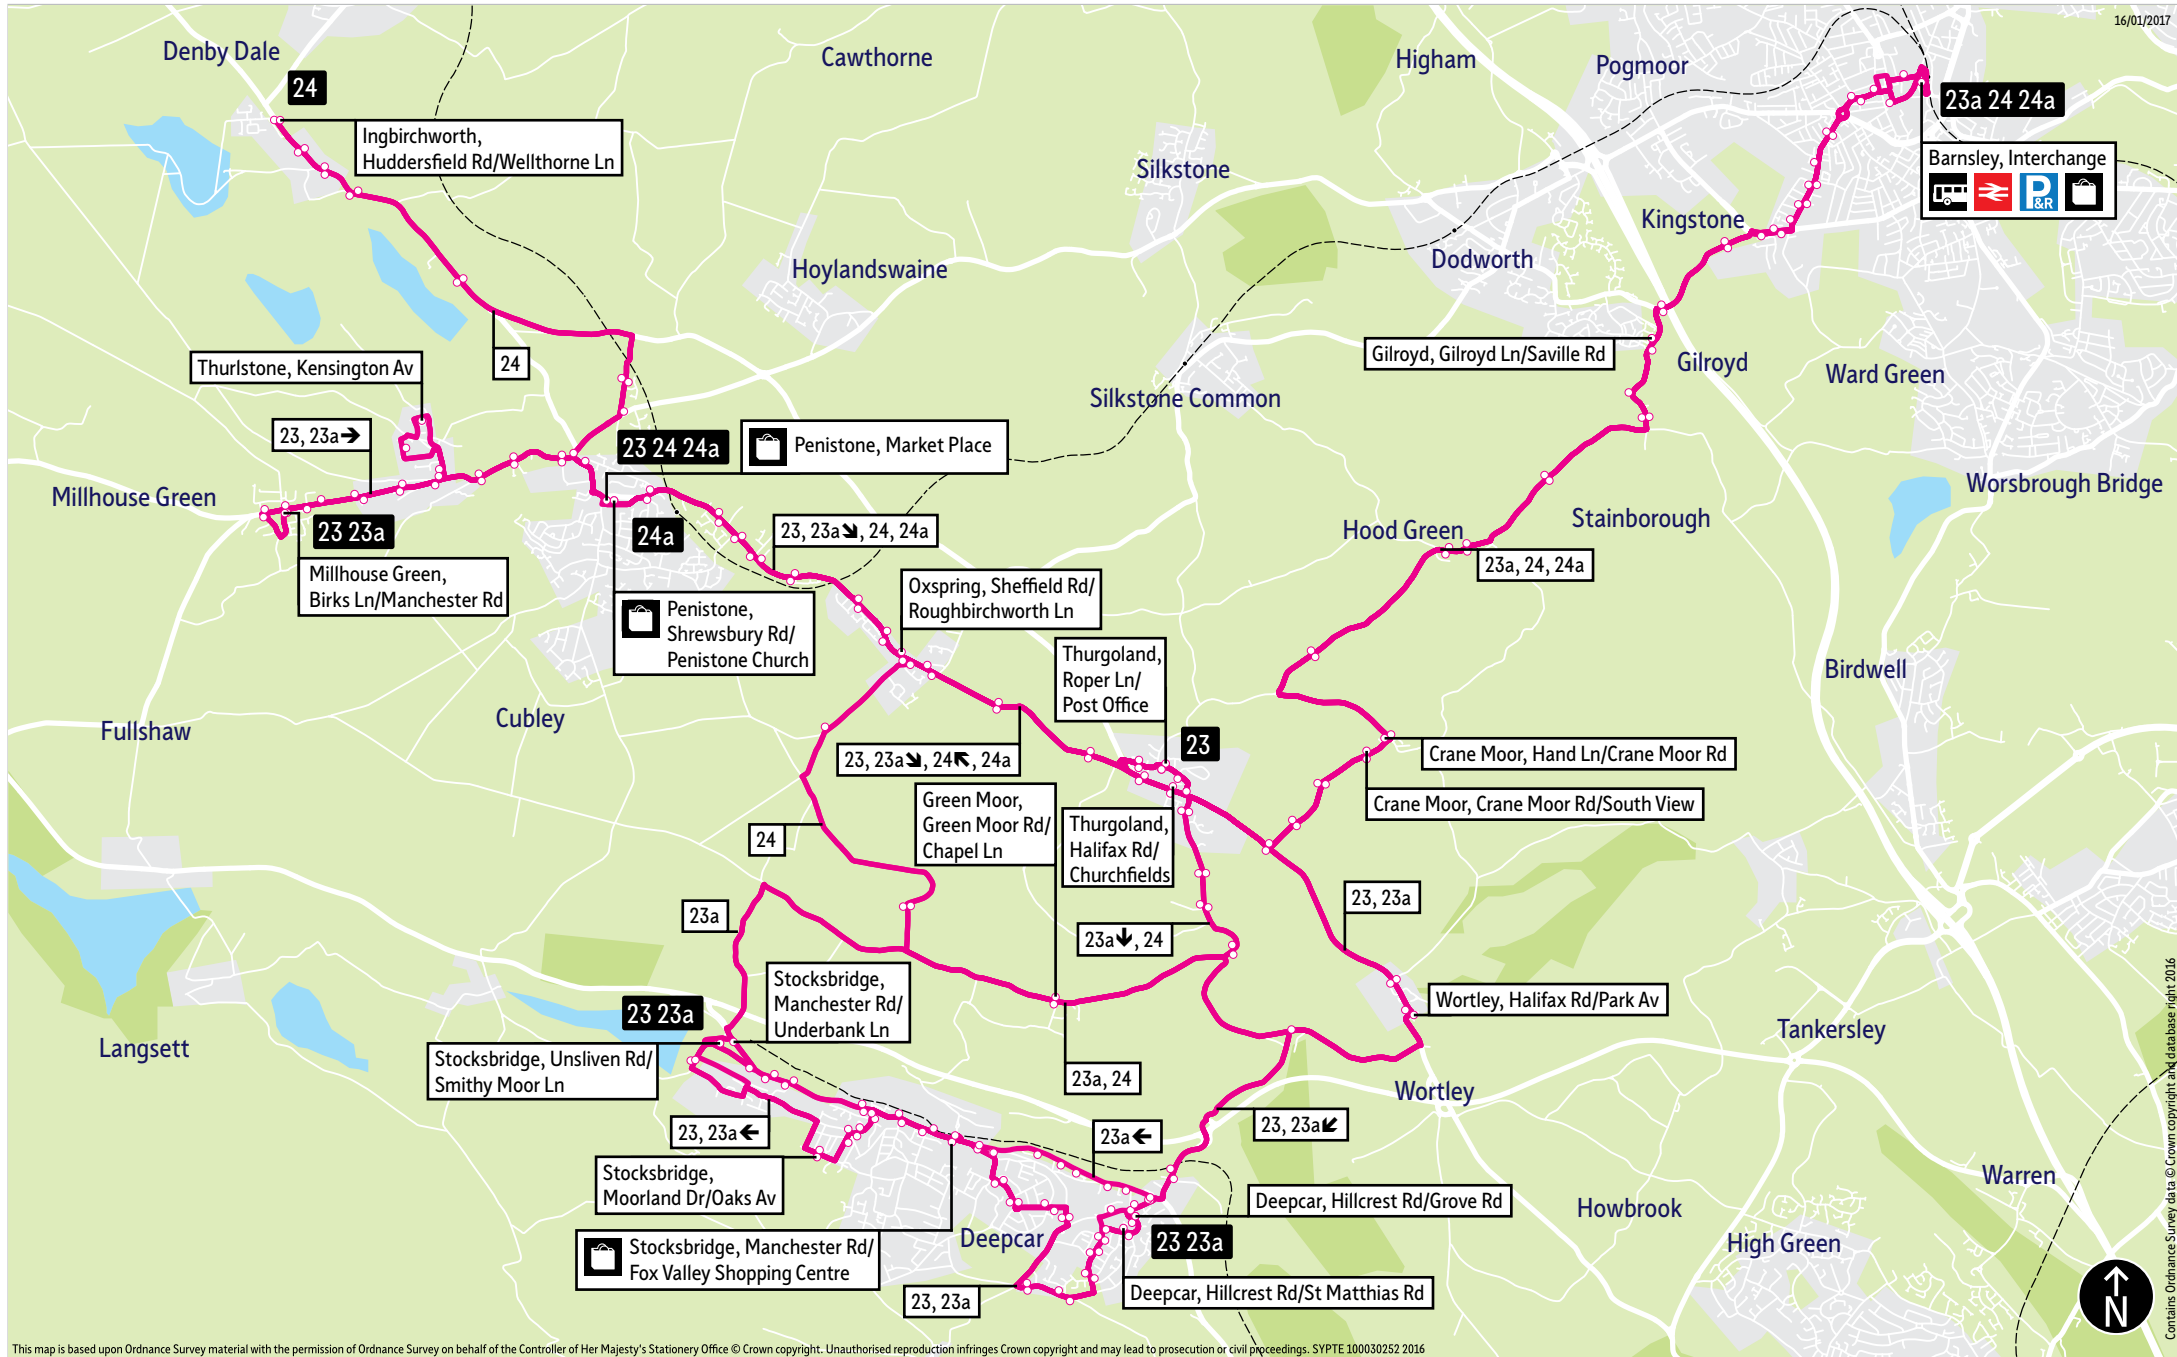

Bus route map for services 23, 23a, 24 and 24a

16/01/2017

- = Terminus point
- = Public transport
- = Shopping area
- = Bus route & stops
- = Rail line & station
- = Tram route & stop

Contains Ordnance Survey data © Crown copyright and database right 2016