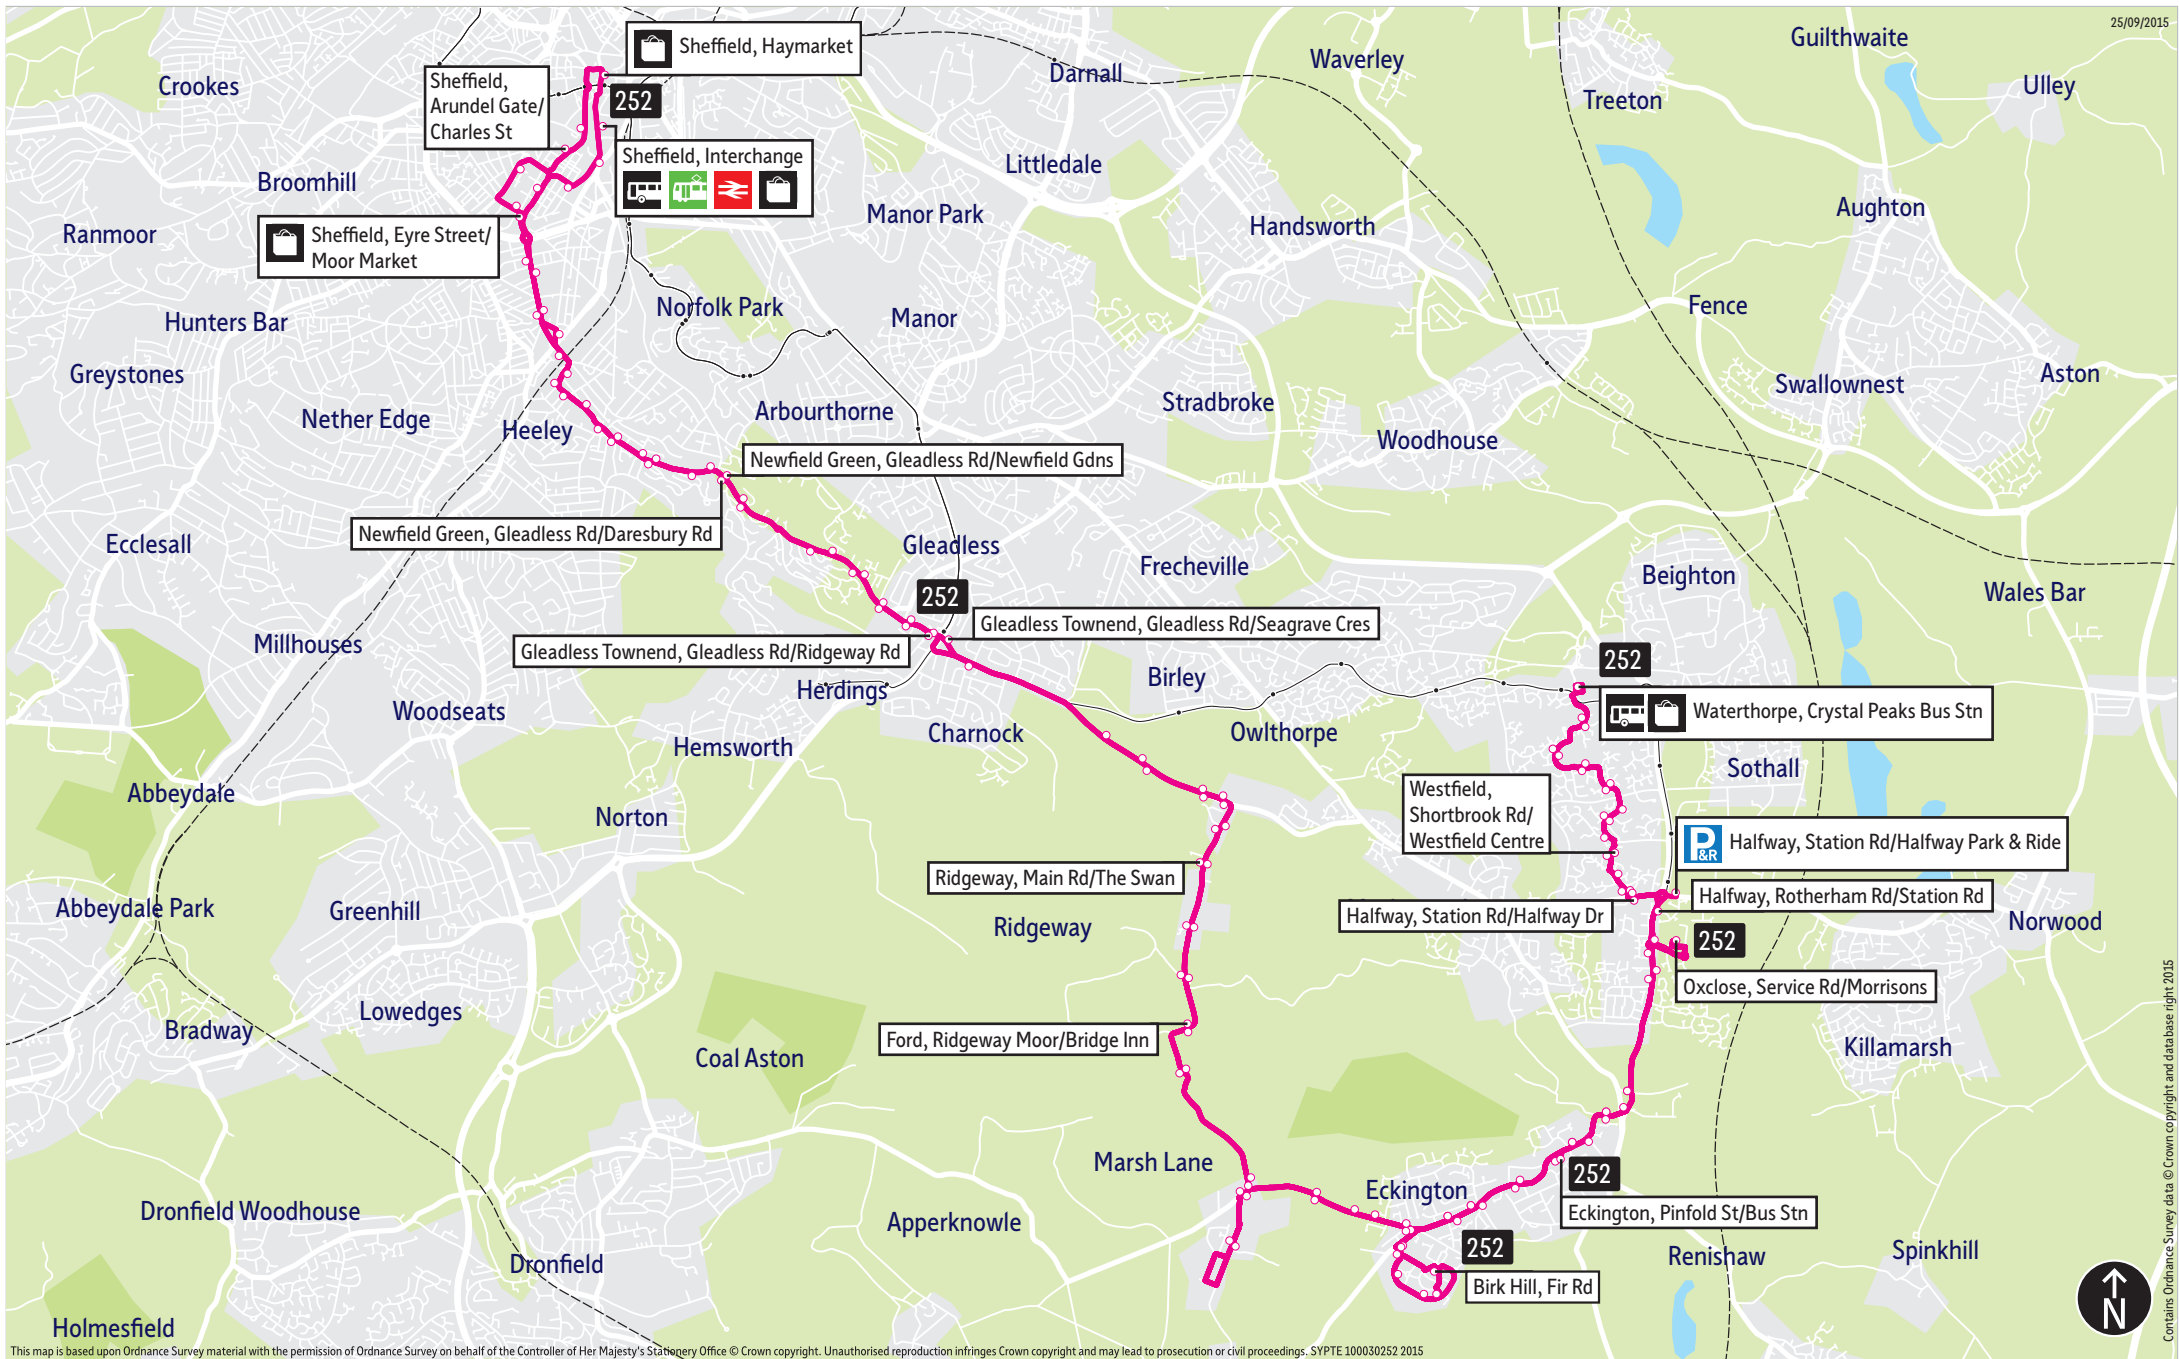

Bus route map for service 252

25/09/2015

= Terminus point
 = Shopping area
 = Public transport
 = Bus route & stops
- - - - = Rail line & station
- - - - = Tram route & stop