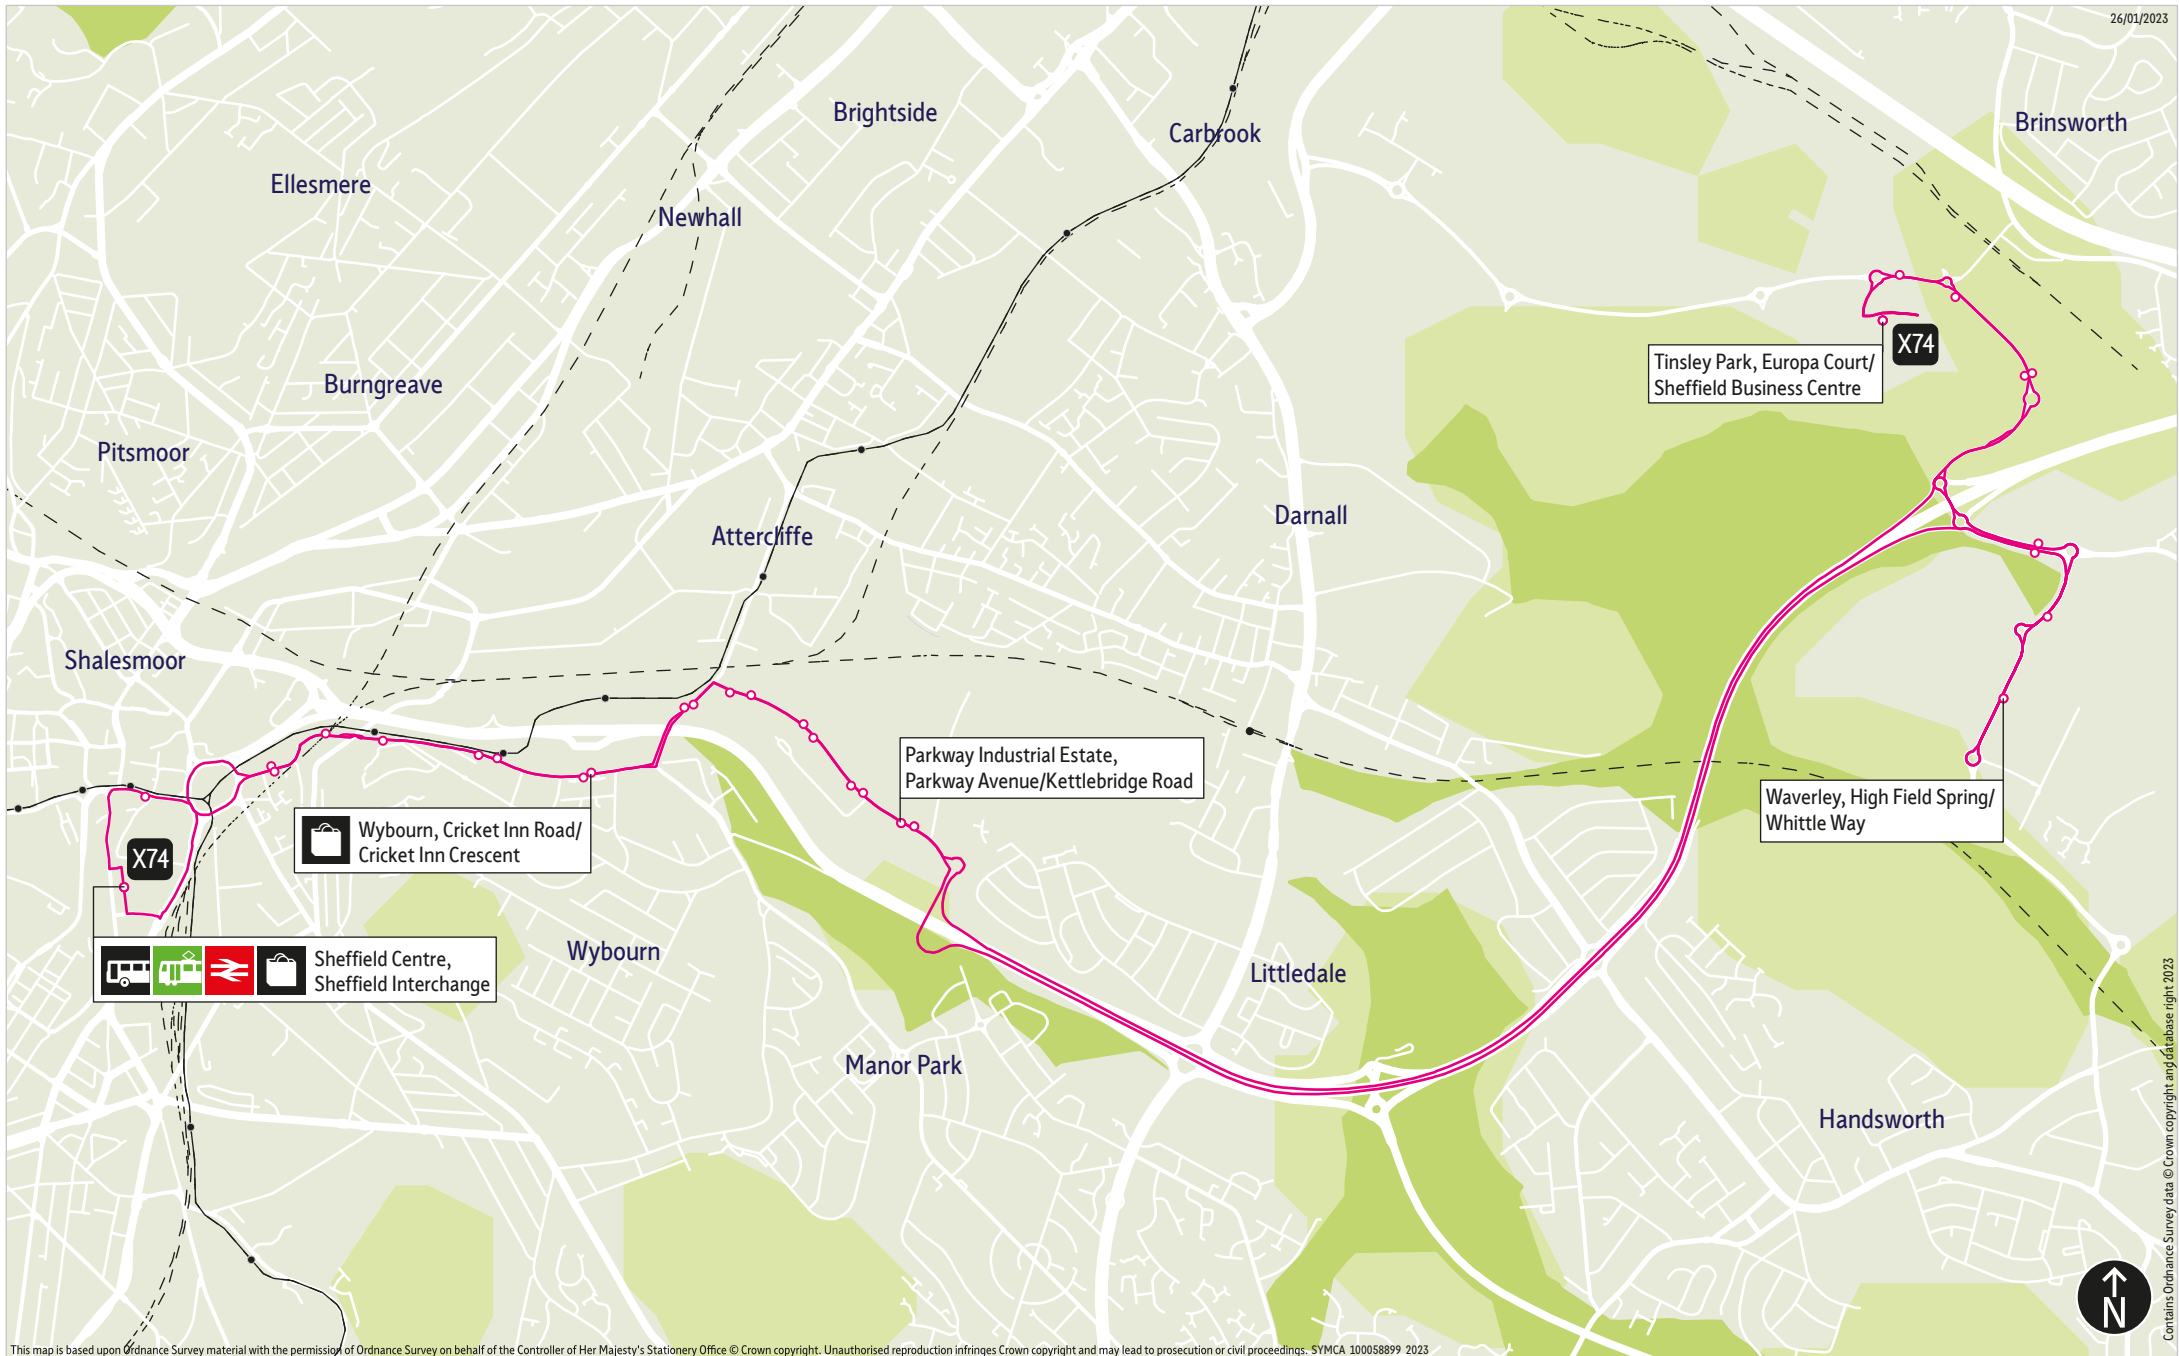

Bus route map for service X74

26/01/2023

● = Terminus point
🚶 🚗 🚊 🚝 P &R = Public transport
🛍️ = Shopping area
🚚 = Bus route & stops
--- = Rail line & station
— = Tram route & stop

Contains Ordnance Survey data © Crown copyright and database right 2023