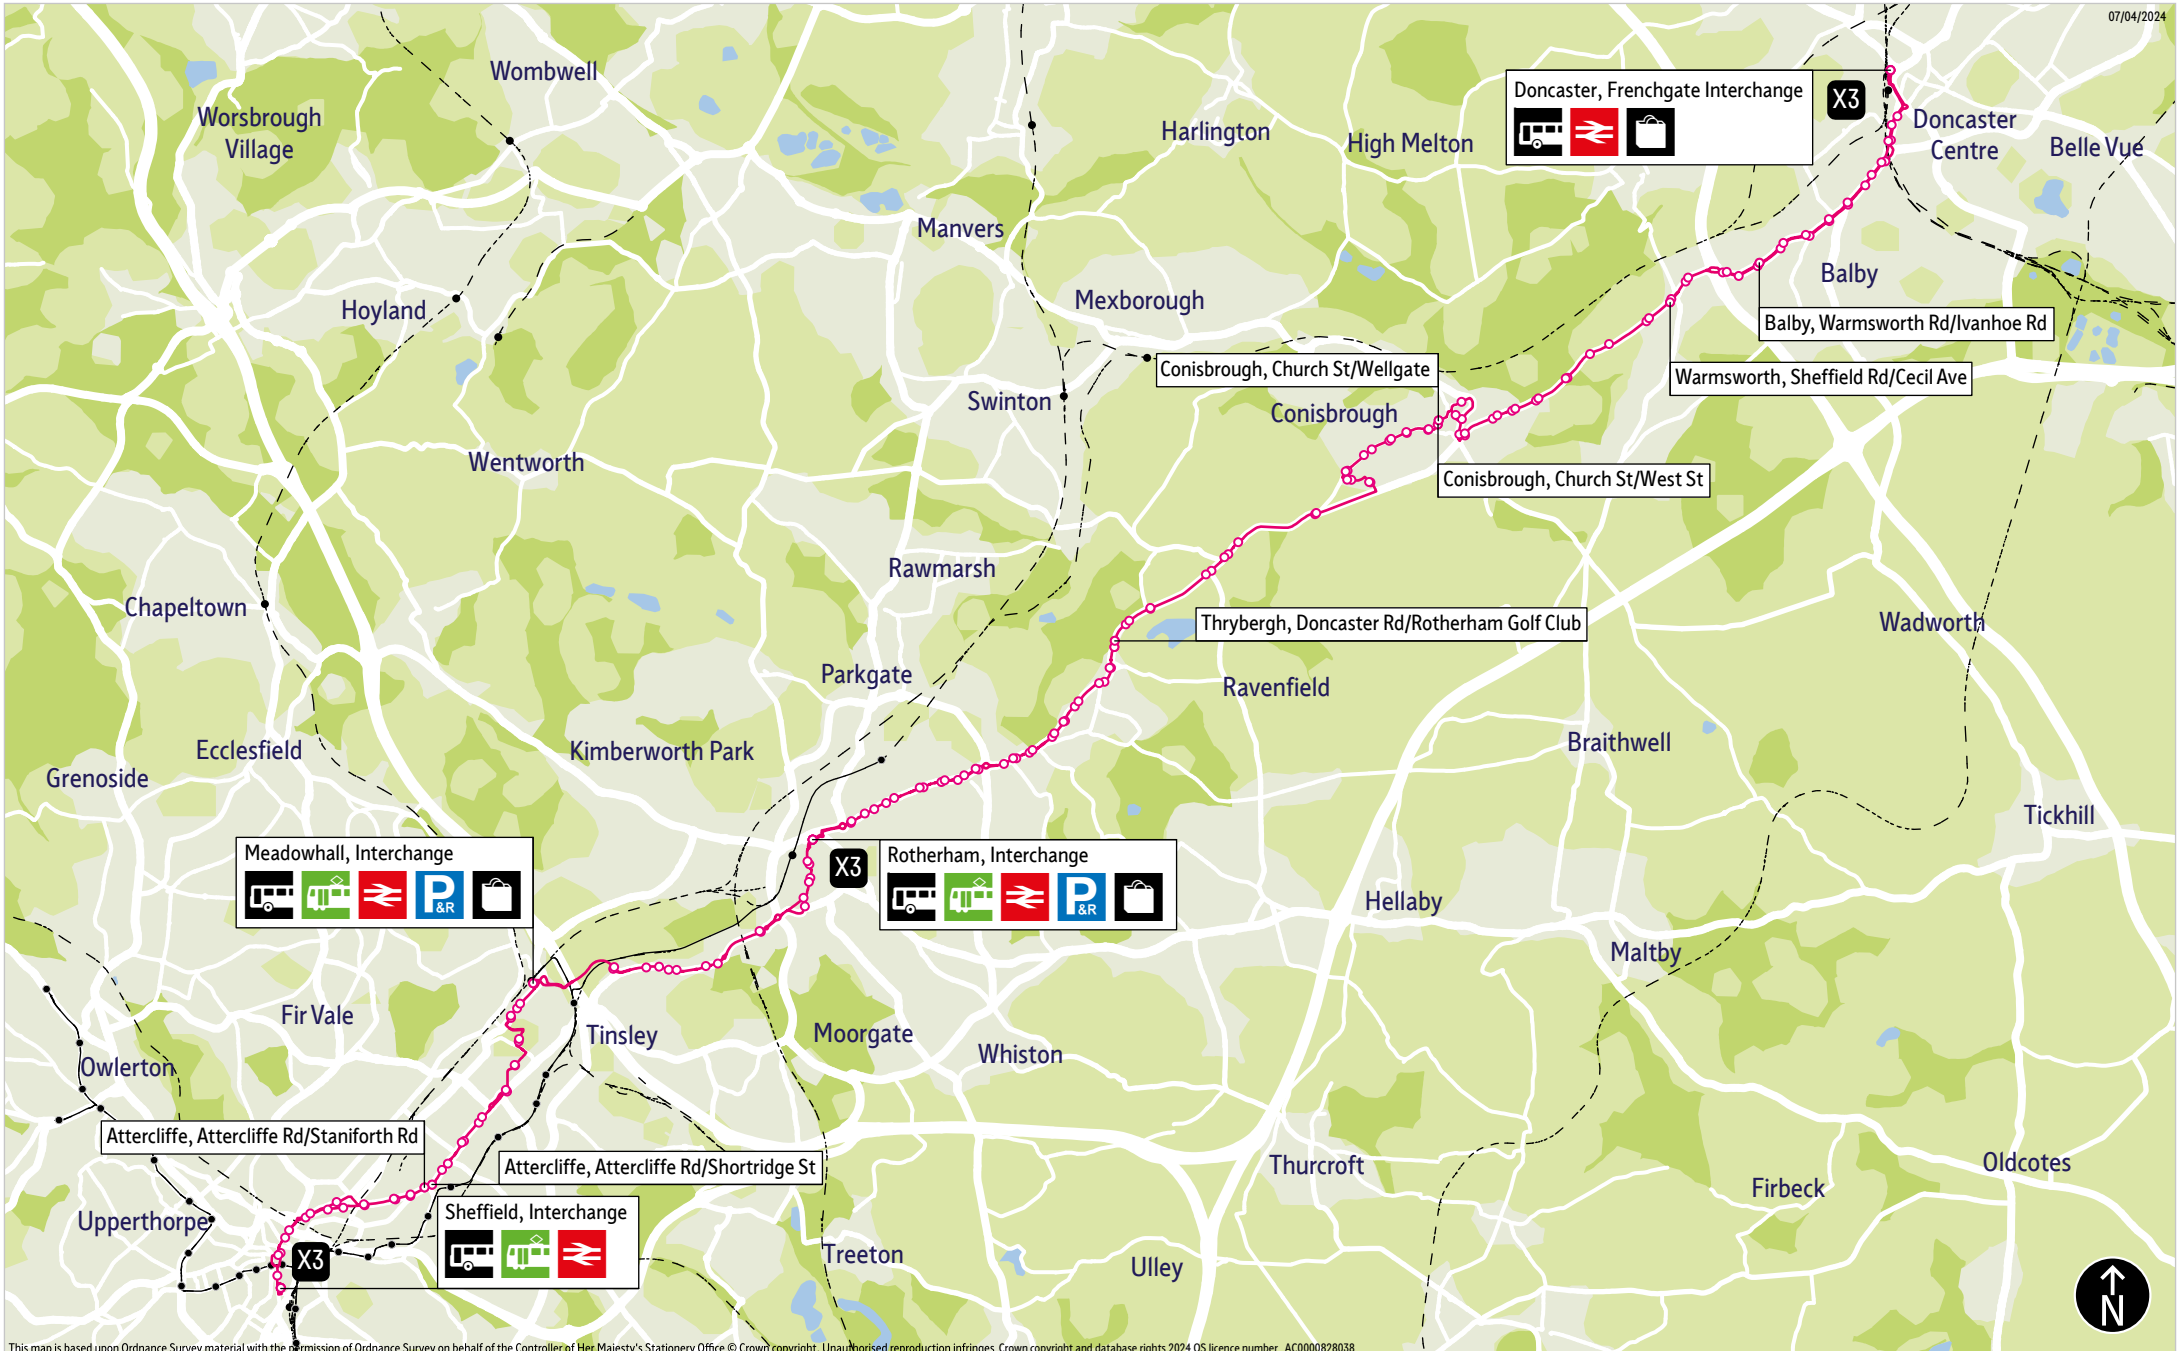

Bus route map for service X3

07/04/2024

= Terminus point
 = Public transport
 = Shopping area
 = Bus route & stops
 = Rail line & station
 = Tram route & stop